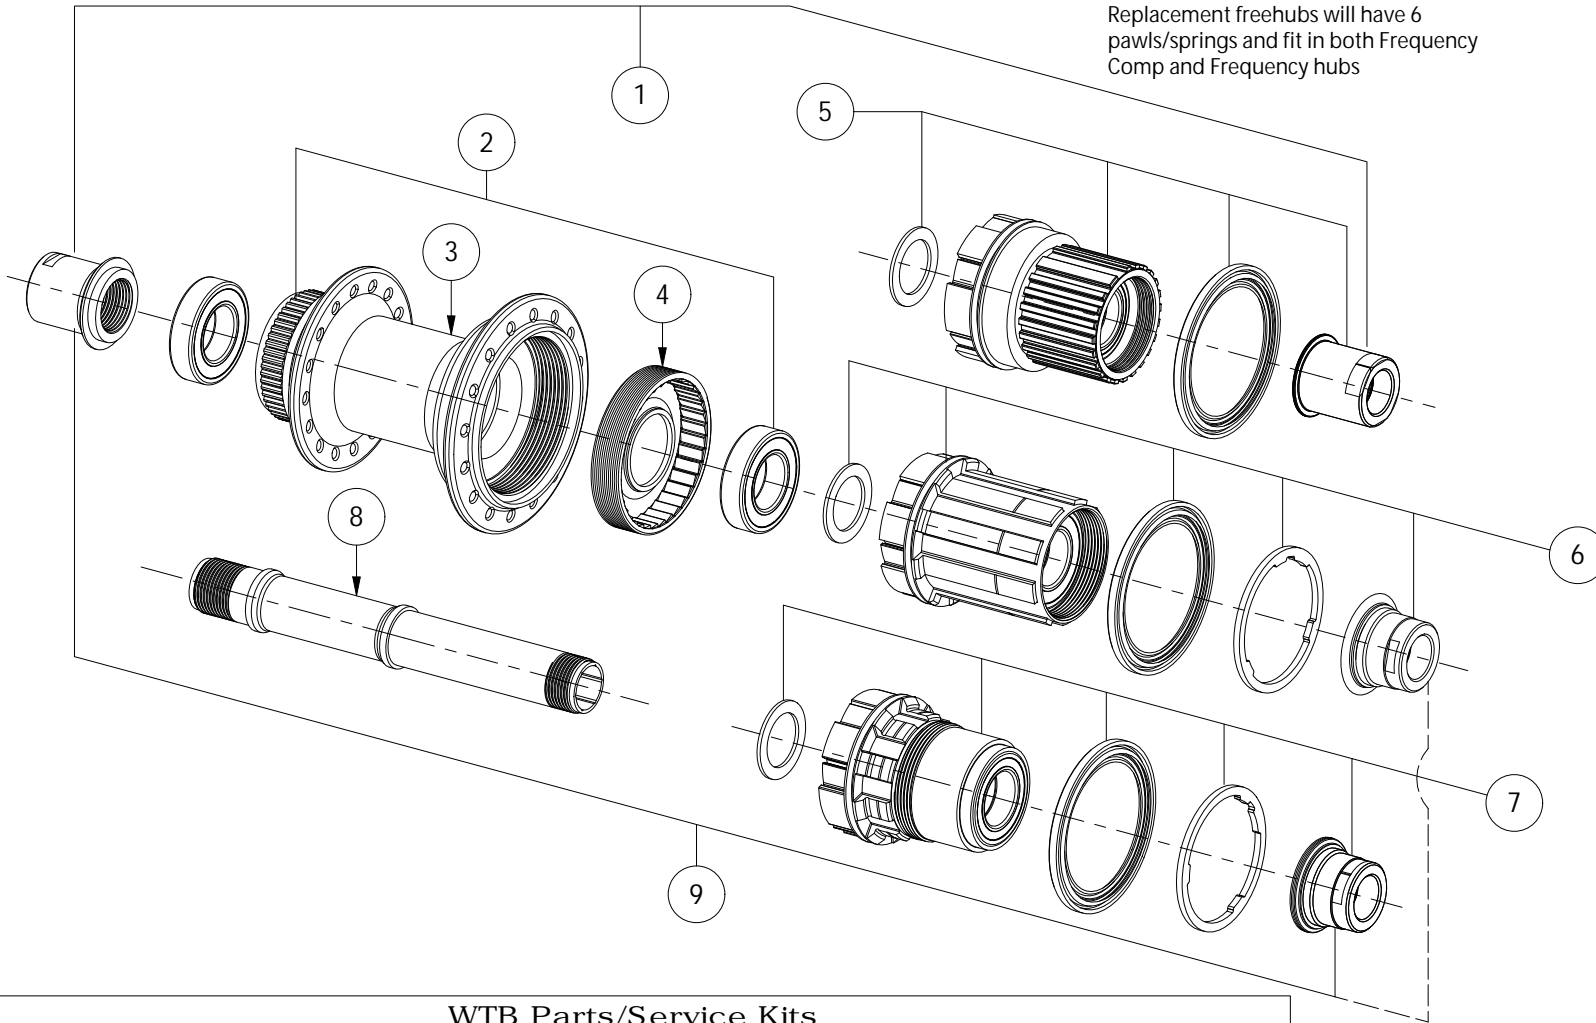

**WTB Frequency**  
**12 x 142 Centerlock Rear Hub**  
**All spoke counts and driver options**

Notes:  
 Frequency Comp hubs have freehubs with 4 pawls/springs.  
 Frequency hubs have freehubs with 6 pawls/springs.

Replacement freehubs will have 6 pawls/springs and fit in both Frequency Comp and Frequency hubs

No	Description
1	Microspline End Cap Kit
2	15x28x7 Bearing
3	Hub Shell
4	Ratchet Ring
5	Microspline Freehub Kit
6	HGR Freehub Kit
7	XDR Freehub Kit
8	12x142 Axle
9	XDR/HGR End Cap Kit

WTB Parts/Service Kits

Part Number	Description	No
W035-0185	Frequency 12mm End Cap Kit for Centerlock Shimano Microspline 142/148/157 hub	1
W035-0126	15x28x7 Bearing Kit, 2 pcs.	2
W035-0162	Frequency Shimano Microspline Freehub Kit (6 pawl) for 12x142/148/157 hub	5
W035-0125	Frequency Shimano HGR Freehub Kit (6 pawl) for 12x142/148/157 hub	6
W035-0127	Frequency SRAM XDR Freehub Kit (6 pawl) for 12x142/148/157 hub	7
W035-0174	Frequency Axle for Centerlock 12x142 hub	8
W035-0179	Frequency 12mm End Cap Kit for Centerlock Sram XDR/Shimano HGR 142/148/157 hub	9
W035-0182	Frequency Light Pawl Spring, 6pcs	