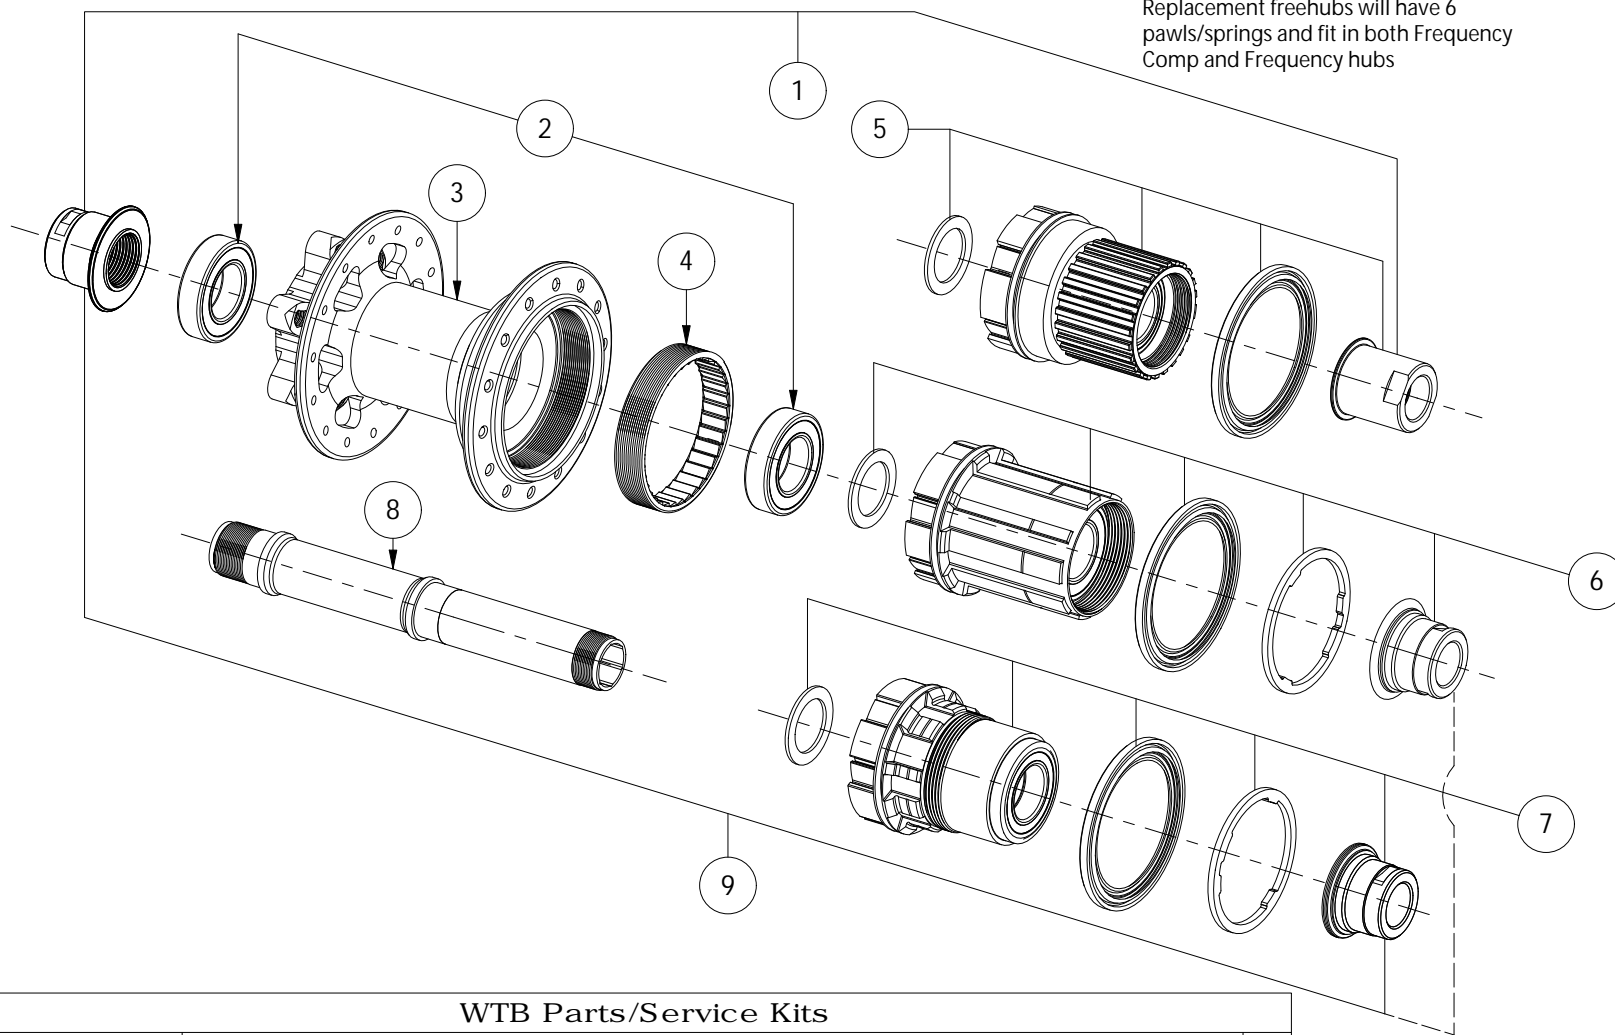

**WTB Frequency**  
**12 x 142 6-Bolt Rear Hub**  
**All spoke counts and driver options**

Notes:  
 Frequency Comp hubs have freehubs with 4 pawls/springs.  
 Frequency hubs have freehubs with 6 pawls/springs.

Replacement freehubs will have 6 pawls/springs and fit in both Frequency Comp and Frequency hubs

No	Description
1	Microspline End Cap Kit
2	15x28x7 Bearing
3	Hub Shell
4	Ratchet Ring
5	Microspline Freehub Kit
6	HGR Freehub Kit
7	XDR Freehub Kit
8	12x142 Axle
9	XDR/HGR End Cap Kit

WTB Parts/Service Kits

Part Number	Description	No
W035-0184	Frequency 12mm End Cap Kit for 6-Bolt Shimano Microspline 142/148/157 hub	1
W035-0126	15x28x7 Bearing Kit, 2 pcs.	2
W035-0162	Frequency Shimano Microspline Freehub Kit (6 pawl) for 12x142/148/157 hub	5
W035-0125	Frequency Shimano HGR Freehub Kit (6 pawl) for 12x142/148/157 hub	6
W035-0127	Frequency SRAM XDR Freehub Kit (6 pawl) for 12x142/148/157 hub	7
W035-0124	Frequency Axle for 6-Bolt 12x142 hub	8
W035-0180	Frequency 12mm End Cap Kit for 6-Bolt Sram XDR/Shimano HGR 142/148/157 hub	9
W035-0182	Frequency Light Pawl Spring, 6pcs	