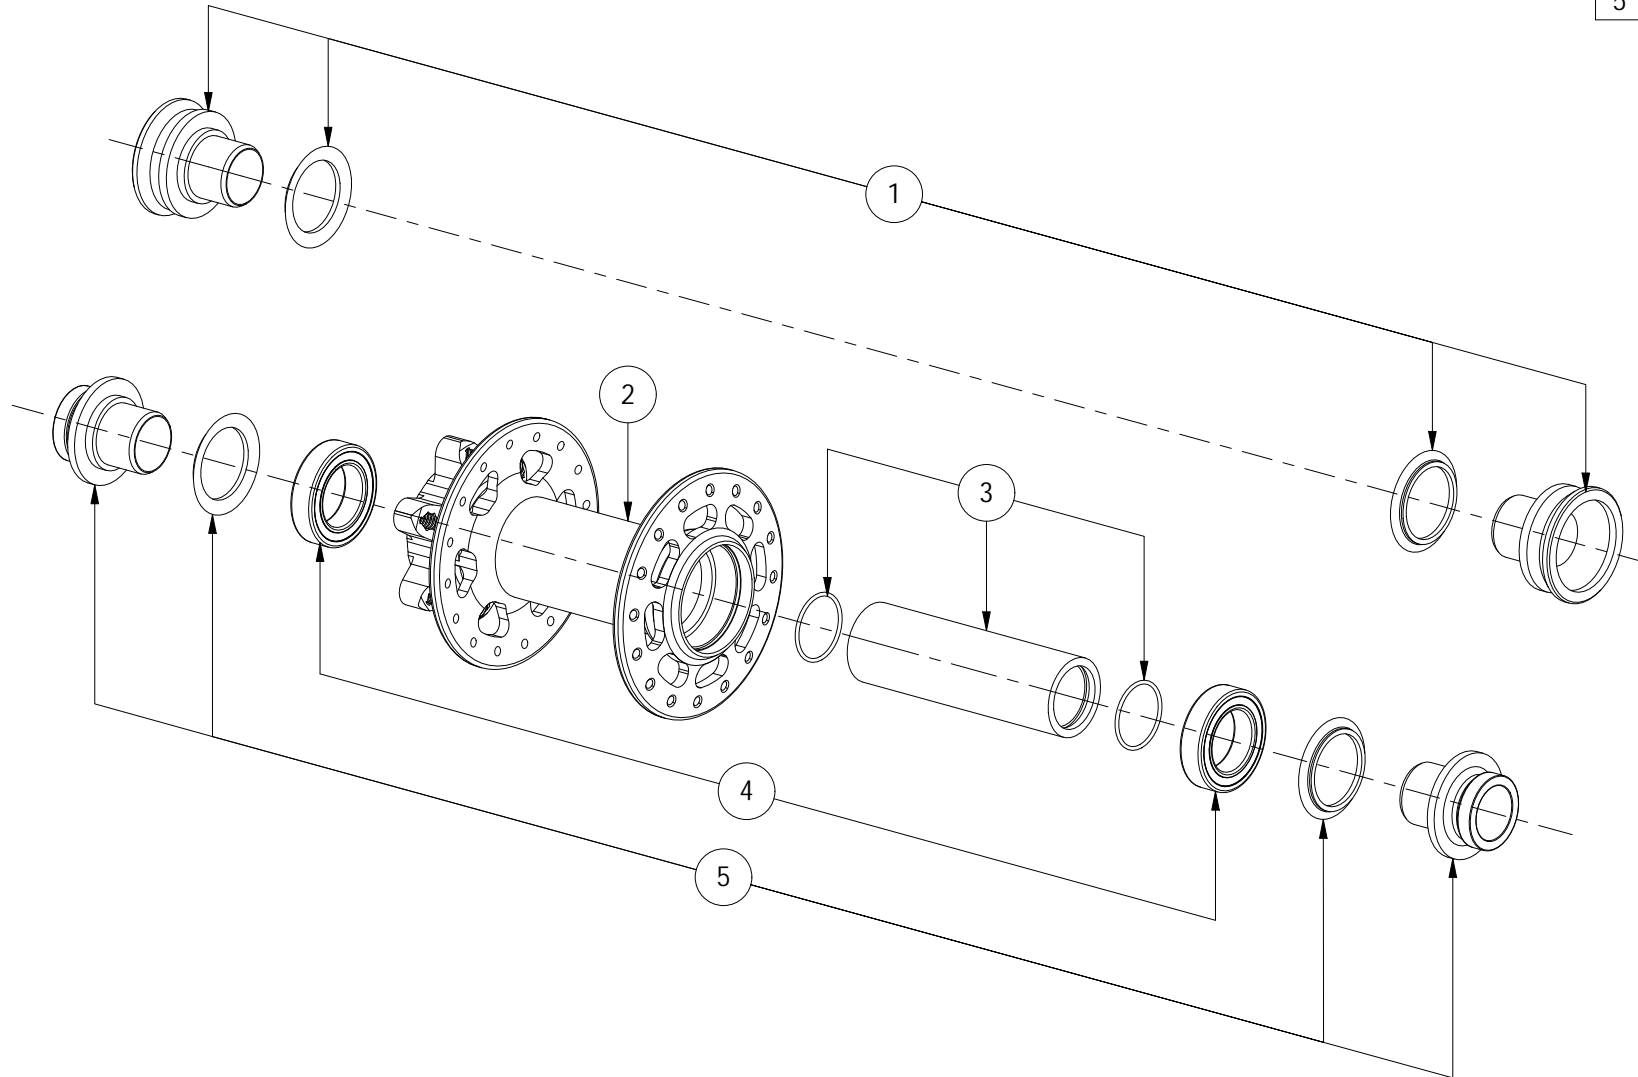

WTB Frequency
110mm 6-Bolt Front Hub
All spoke counts and end cap options

No	Description
1	Torque Cap End Cap Kit
2	Hub Shell
3	110mm Axle Kit
4	17x28x7 Bearing Kit
5	M15 End Cap Kit

WTB Parts/Service Kits		
Part Number	Description	No
W035-0163	Frequency Torque Cap End Cap Kit for 6-Bolt 110mm hub	1
W035-0122	Frequency Axle Kit for 6-Bolt 110mm hub	3
W035-0120	17x28x7 Bearing Kit, 2 pcs.	4
W035-0121	Frequency 15mm End Cap Kit for 6-Bolt 100/110mm hub	5