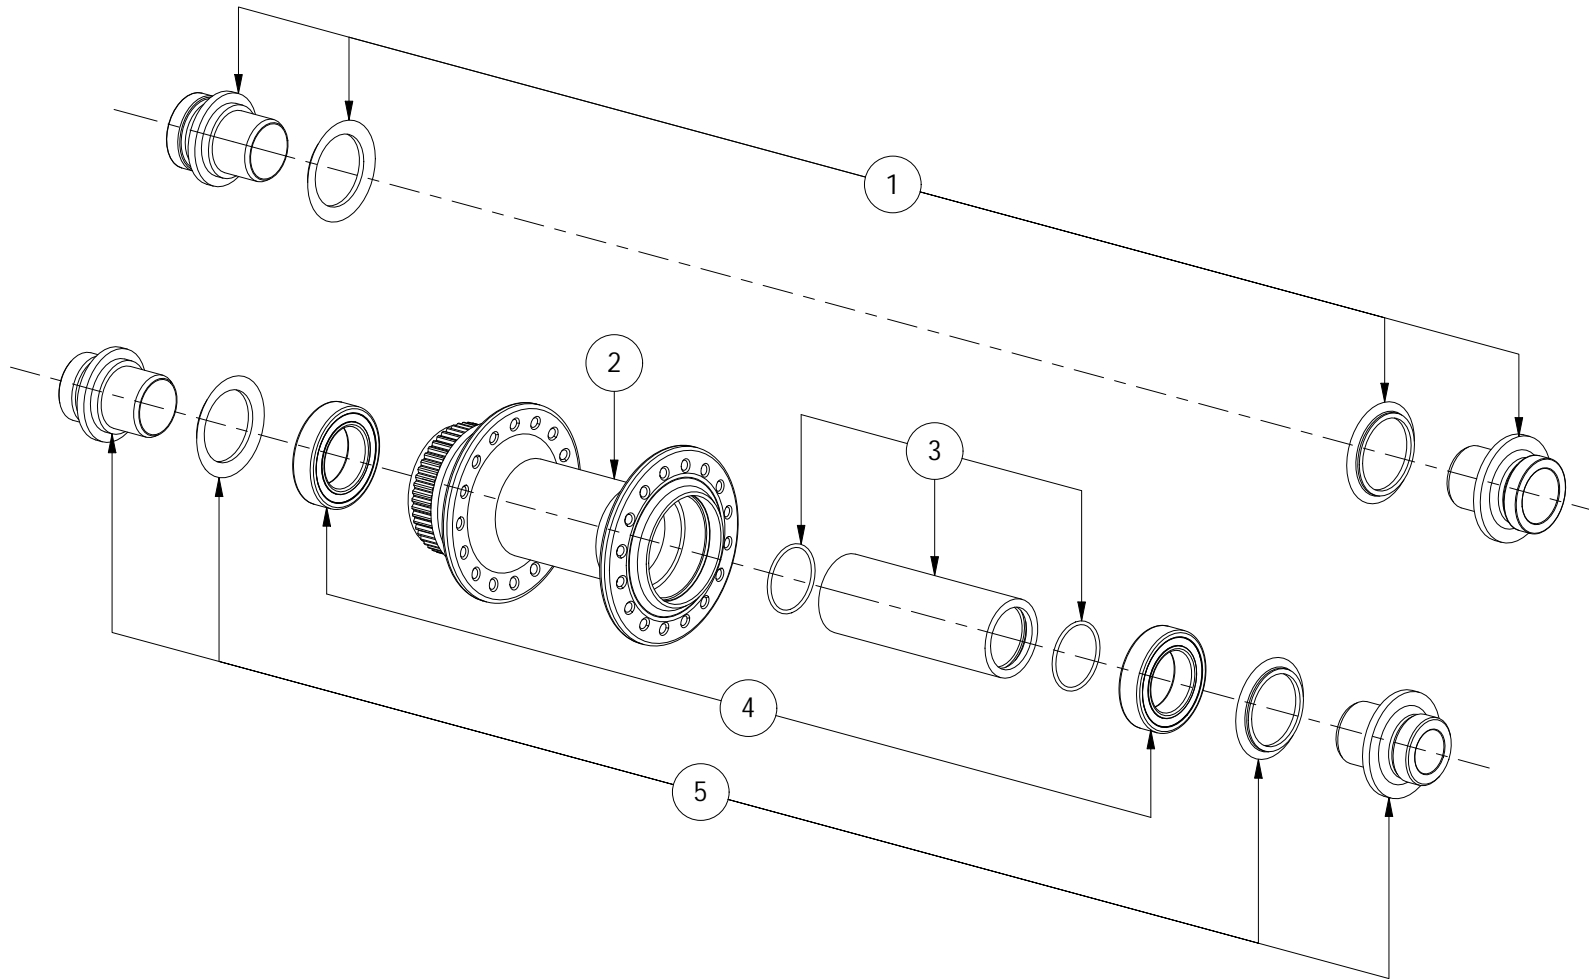

## 100mm Centerlock Front Hub

All spoke counts and end cap options

No	Description
1	M15 End Cap Kit
2	Hub Shell
3	100mm Axle Kit
4	17x28x7 Bearing Kit
5	M12 100 End Cap Kit

WTB Parts/Service Kits		
Part Number	Description	No
W035-0178	Frequency 15mm End Cap Kit for Centerlock 100/110mm hub	1
W035-0172	Frequency Axle Kit for Centerlock 100mm hub	3
W035-0120	17x28x7 Bearing Kit, 2 pcs.	4
W035-0177	Frequency 12mm End Cap Kit for Centerlock 100mm hub	5