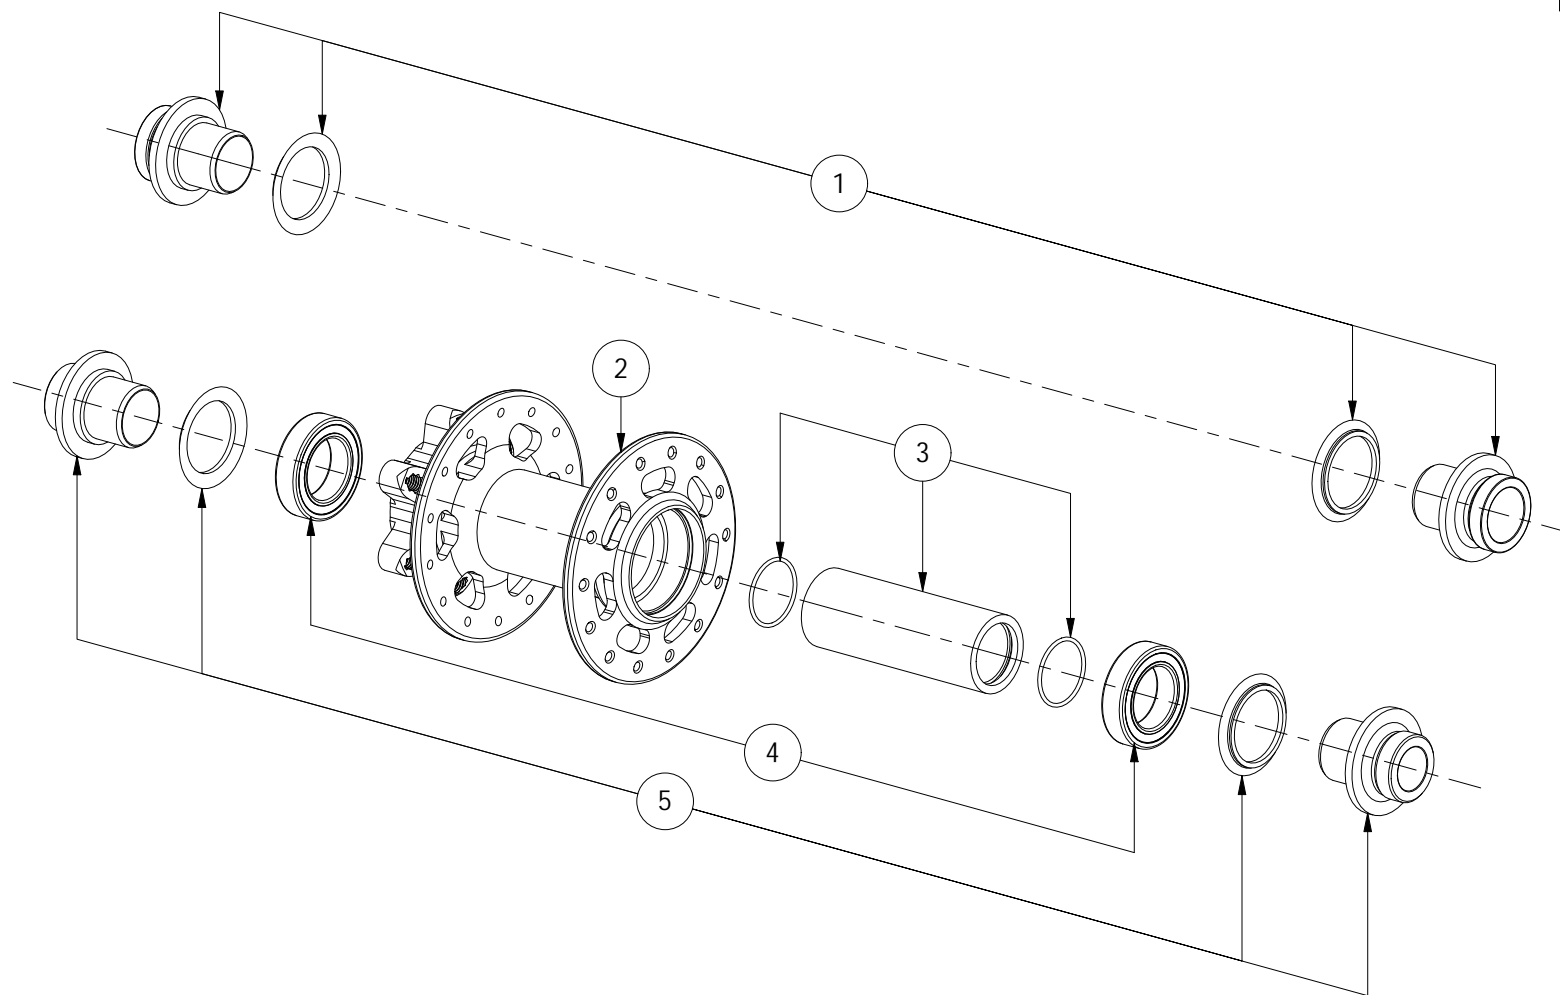

**WTB Frequency**  
**100mm 6-Bolt Front Hub**  
**All spoke counts and end cap options**

No	Description
1	M15 End Cap Kit
2	Hub Shell
3	100mm Axle
4	17x28x7 Bearing Kit
5	M12 End Cap Kit

WTB Parts/Service Kits		
Part Number	Description	No
W035-0121	Frequency 15mm End Cap Kit for 6-Bolt 100/110mm hub	1
W035-0119	Frequency Axle Kit for 6-Bolt 100mm hub	3
W035-0120	17x28x7 Bearing Kit, 2 pcs.	4
W035-0144	Frequency 12mm End Cap Kit for 6-Bolt 100mm hub	5