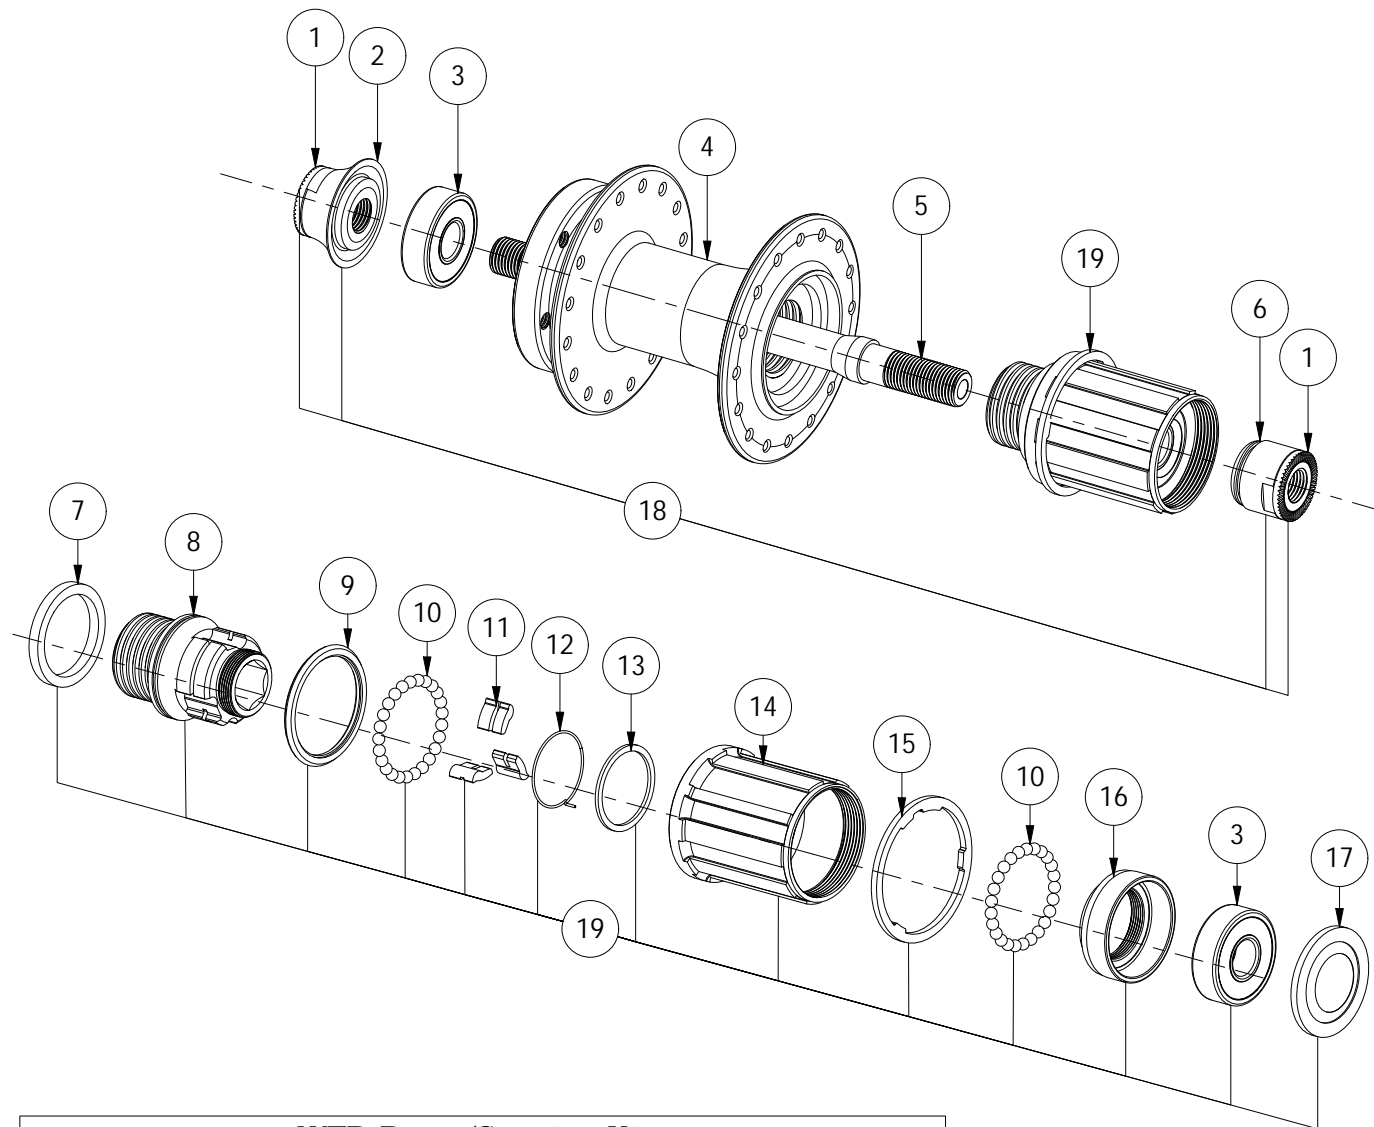

# WTB Serra

## QR x 135 Rear Hub

W135-0709 Serra QR x 135 (32 hole) Shimano HGR mtn/road

No	Description	Qty
1	Grip Ring	2
2	Left End Cap	1
3	10x26x8 Bearing	2
4	Hub Shell	1
5	Axle	1
6	Drive Side End Cap	1
7	Freehub Spacer	1
8	Freehub Carrier	1
9	Freehub Seal	1
10	1/8" x 25pcs loose ball bearing	2
11	Pawl	3
12	Spring	1
13	Large Spacer	1
14	Shimano Freehub	1
15	Cassette Spacer	1
16	Bearing Race	1
17	Freehub Dust Seal	1

WTB Parts/Service Kits		
Part Number	Description	No
W035-0161	10x26x8 Bearing, 1 pcs	3
W035-0160	Serra Shimano HGR mtn/road Axle for QRx135 hub	5
W035-0159	Serra End Cap Kit for QRx135 hub	18
W035-0158	Serra Shimano HGR mtn/road Freehub Kit for QRx135 hub	19