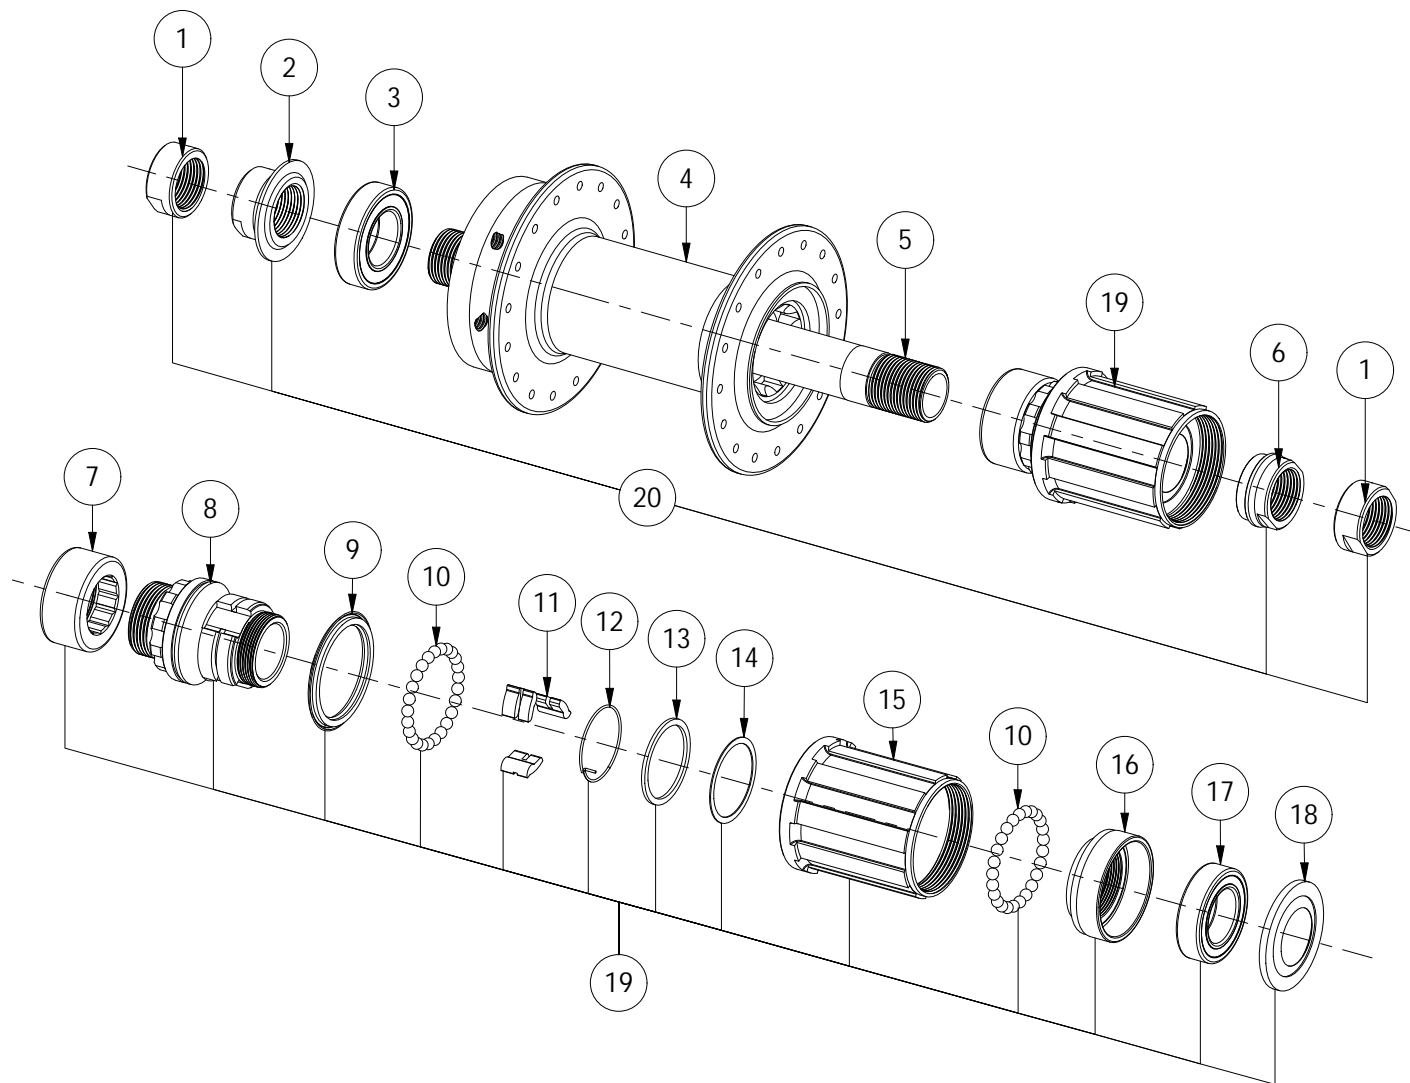

WTB Serra

12 x 157 Rear Hub

W135-0635 Serra 12x157 (32 hole) Shimano HG mtn

No	Description	Qty
1	M12 End Cap	2
2	Left Bearing Nut	1
3	15x28x7 Bearing, 1 Pcs	1
4	Hub shell	1
5	Axle	1
6	Right Bearing Nut	1
7	Freehub Nut	1
8	Freehub Carrier	1
9	Freehub Seal	1
10	1/8" x 25pcs loose ball bearing	2
11	Pawl	3
12	Spring	1
13	Large Spacer	1
14	Small Spacer	1
15	Shimano Freehub	1
16	Bearing Race	1
17	15x26x7 Bearing	1
18	Freehub Dust Seal	1

<i>WTB Parts/Service Kits</i>		
Part Number	Description	No
W035-0133	15x28x7 Bearing, 1 Pcs	3
W035-0150	Serra Shimano HG mtn Axle for 12x157 hub	5
W035-0134	Serra Shimano HG mtn Freehub Kit for 12x157 hub	19
W035-0156	Serra Shimano Freehub Nut	7
W035-0131	Serra Shimano HG mtn 12x142/148/157 End Cap Kit	20