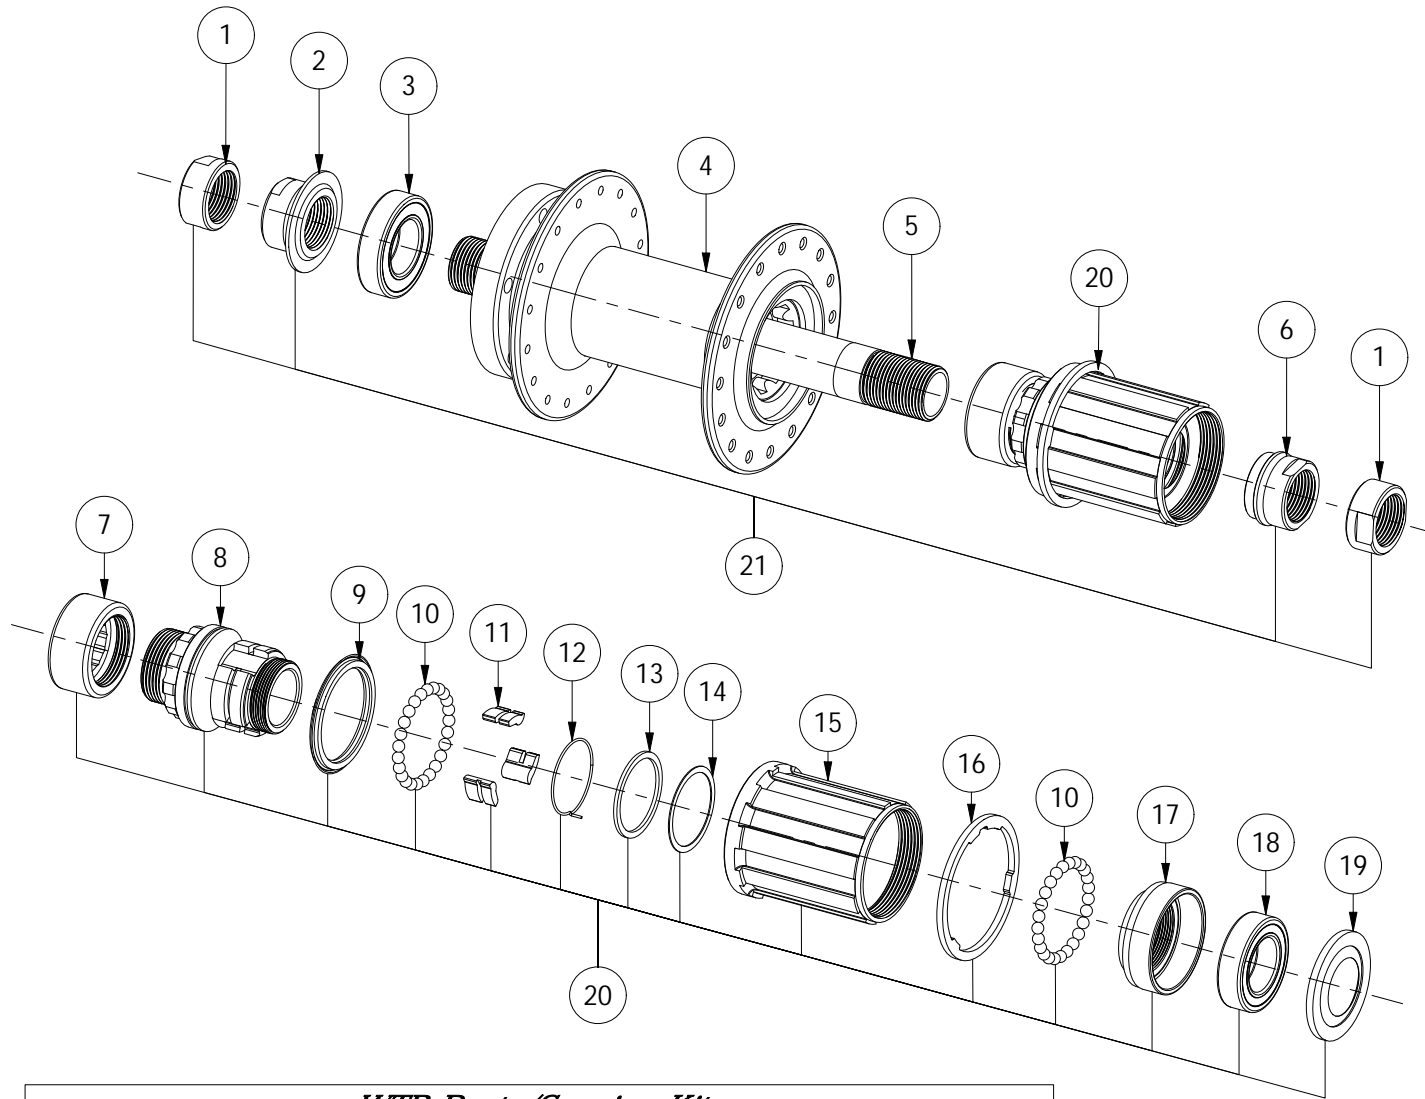

# WTB Serra

## 12 x 148 Rear Hub

W135-0712 Serra 12x148 (32 hole) Shimano HGR mtn/road

No	Description	Qty
1	M12 End Cap	2
2	Left Bearing Nut	1
3	15x28x7 Bearing, 1 Pcs	1
4	Hub Shell	1
5	Axle	1
6	Right Bearing Nut	1
7	Freehub Nut	1
8	Freehub Carrier	1
9	Freehub Seal	1
10	1/8" x 25pcs loose ball bearing	2
11	Pawl	3
12	Spring	1
13	Large Spacer	1
14	Small Spacer	1
15	11spd Freehub Body	1
16	Cassette Spacer	1
17	Bearing Race	1
18	15x26x7 Bearing	1
19	Freehub Dust Seal	1

<i>WTB Parts/Service Kits</i>		
Part Number	Description	No
W035-0133	15x28x7 Bearing, 1 Pcs	3
W035-0146	Serra Shimano HGR mtn/road Axle for 12x148 hub	5
W035-0148	Serra Shimano HGR mtn/road Freehub Kit for 12x142/148 hub	20
W035-0156	Serra Shimano Freehub Nut	7
W035-0147	Serra Shimano HGR mtn/road End Cap Kit for 12x142/148 hub	21