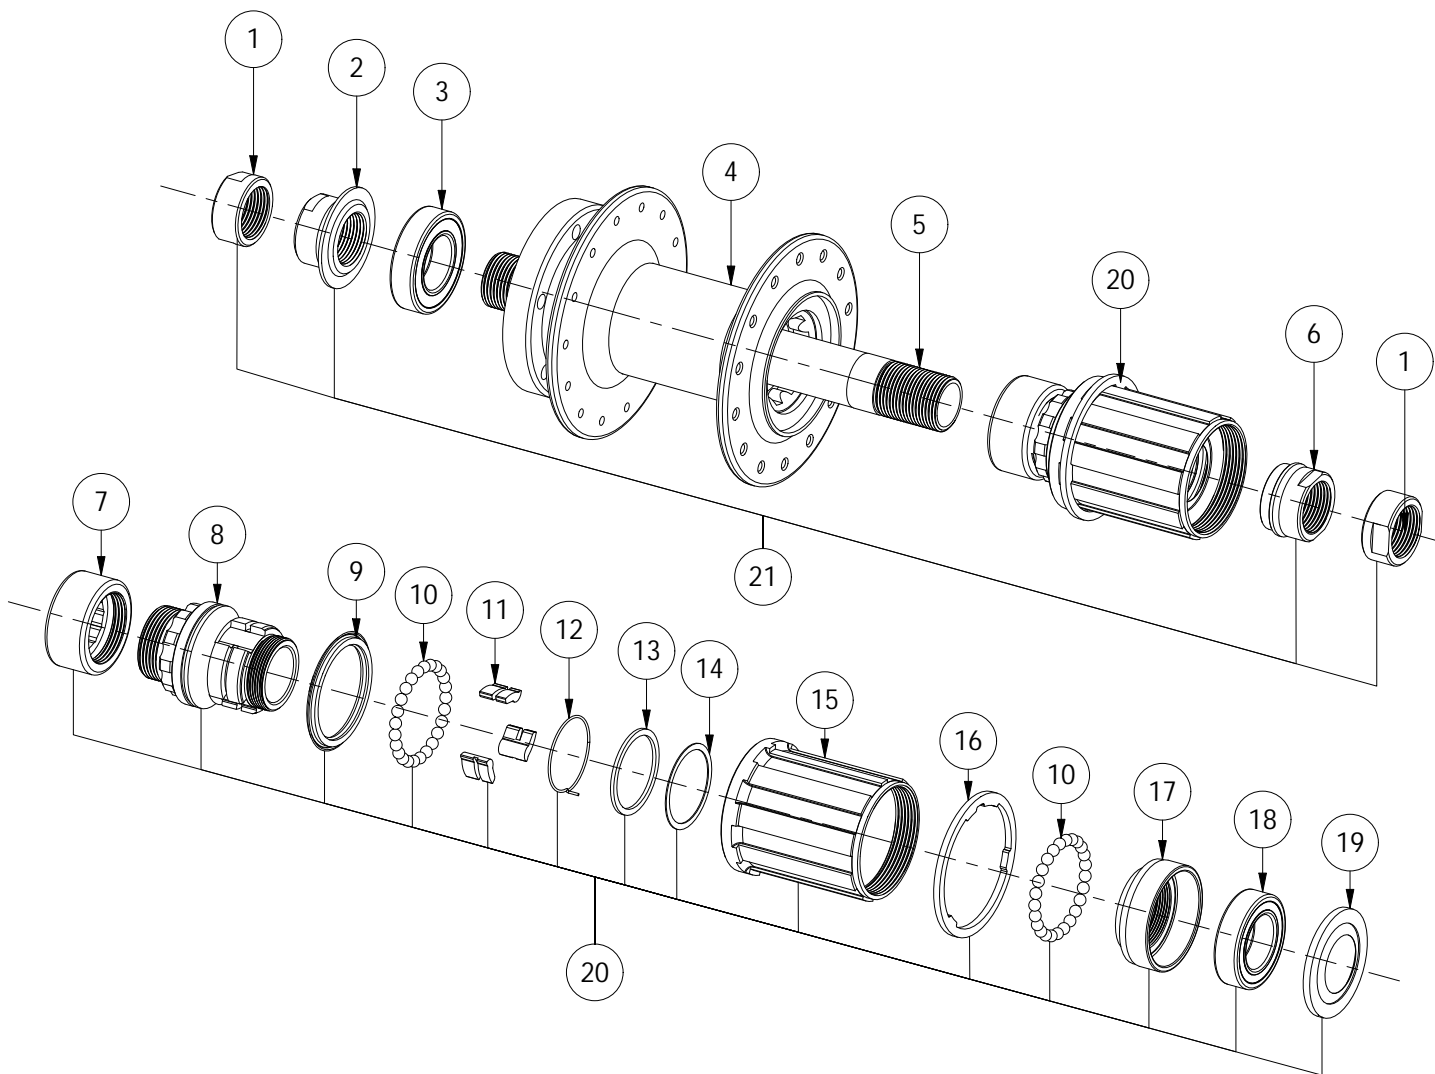

WTB Serra

12 x 142 Rear Hub

W135-0711 Serra 12x142 (28 hole) Shimano HGR mtn/road

No	Description	Qty
1	M12 End Cap	2
2	Left Bearing Nut	1
3	15x28x7 Bearing, 1 Pcs	1
4	Hub Shell	1
5	Axle	1
6	Right Bearing Nut	1
7	Freehub Nut	1
8	Freehub Carrier	1
9	Freehub Seal	1
10	1/8" x 25pcs loose ball bearing	2
11	Pawl	3
12	Spring	1
13	Large Spacer	1
14	Small Spacer	1
15	11spd Freehub Body	1
16	Cassette Spacer	1
17	Bearing Race	1
18	15x26x7 Bearing	1
19	Freehub Dust Seal	1

WTB Parts/Service Kits		
Part Number	Description	No.
W035-0133	15x28x7 Bearing, 1 Pcs	3
W035-0145	Serra Shimano HGR mtn/road Axle for 12x142 hub	5
W035-0148	Serra Shimano HGR mtn/road Freehub Kit for 12x142/148 hub	20
W035-0156	Serra Shimano Freehub Nut	7
W035-0147	Serra Shimano HGR mtn/road End Cap Kit for 12x142/148 hub	21