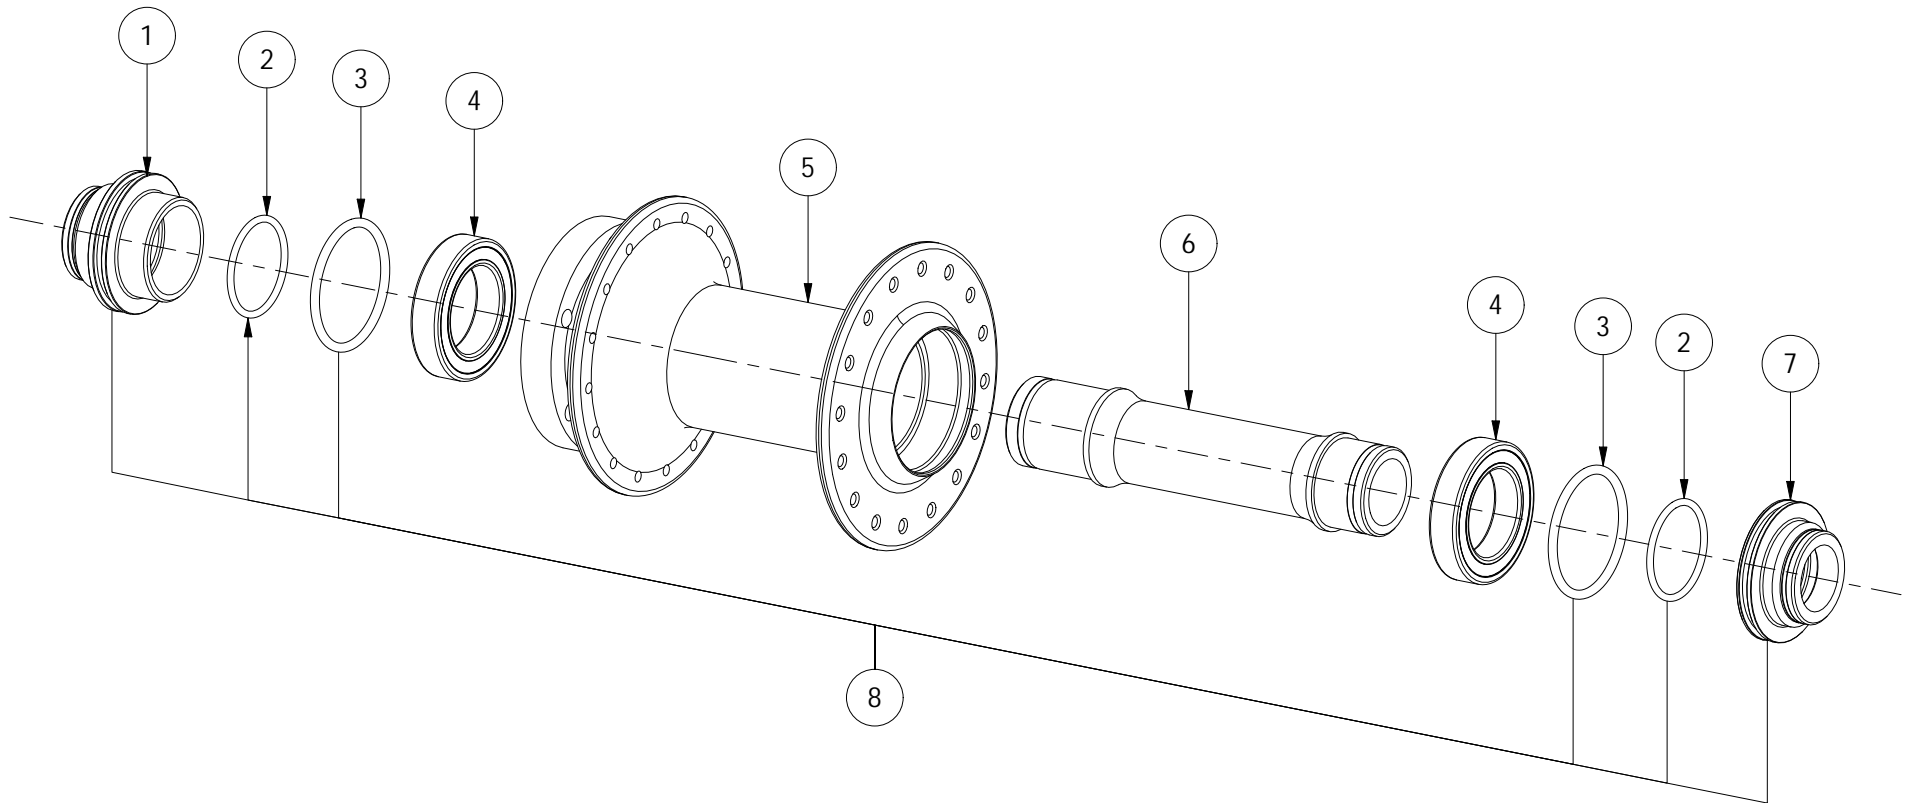

**WTB Serra**  
**15 x 110 Front Hub**  
**W135-0631 Serra 15x110 (32 hole)**

No.	Description	Qty
1	M15 End Cap (L)	1
2	23x1.5 o-ring	2
3	30x2.0 o-ring	2
4	20x32x7 Bearing, 1 pcs	2
5	Hub Shell	1
6	Axle	1
7	M15 End Cap (R)	1

<i>WTB Parts/Service Kits</i>		
Part Number	Description	No.
W035-0130	20x32x7 Bearing, 1 pcs	4
W035-0136	Serra Axle for 110mm hub	6
W035-0135	Serra End Cap Kit for 15x100/110 hub	8