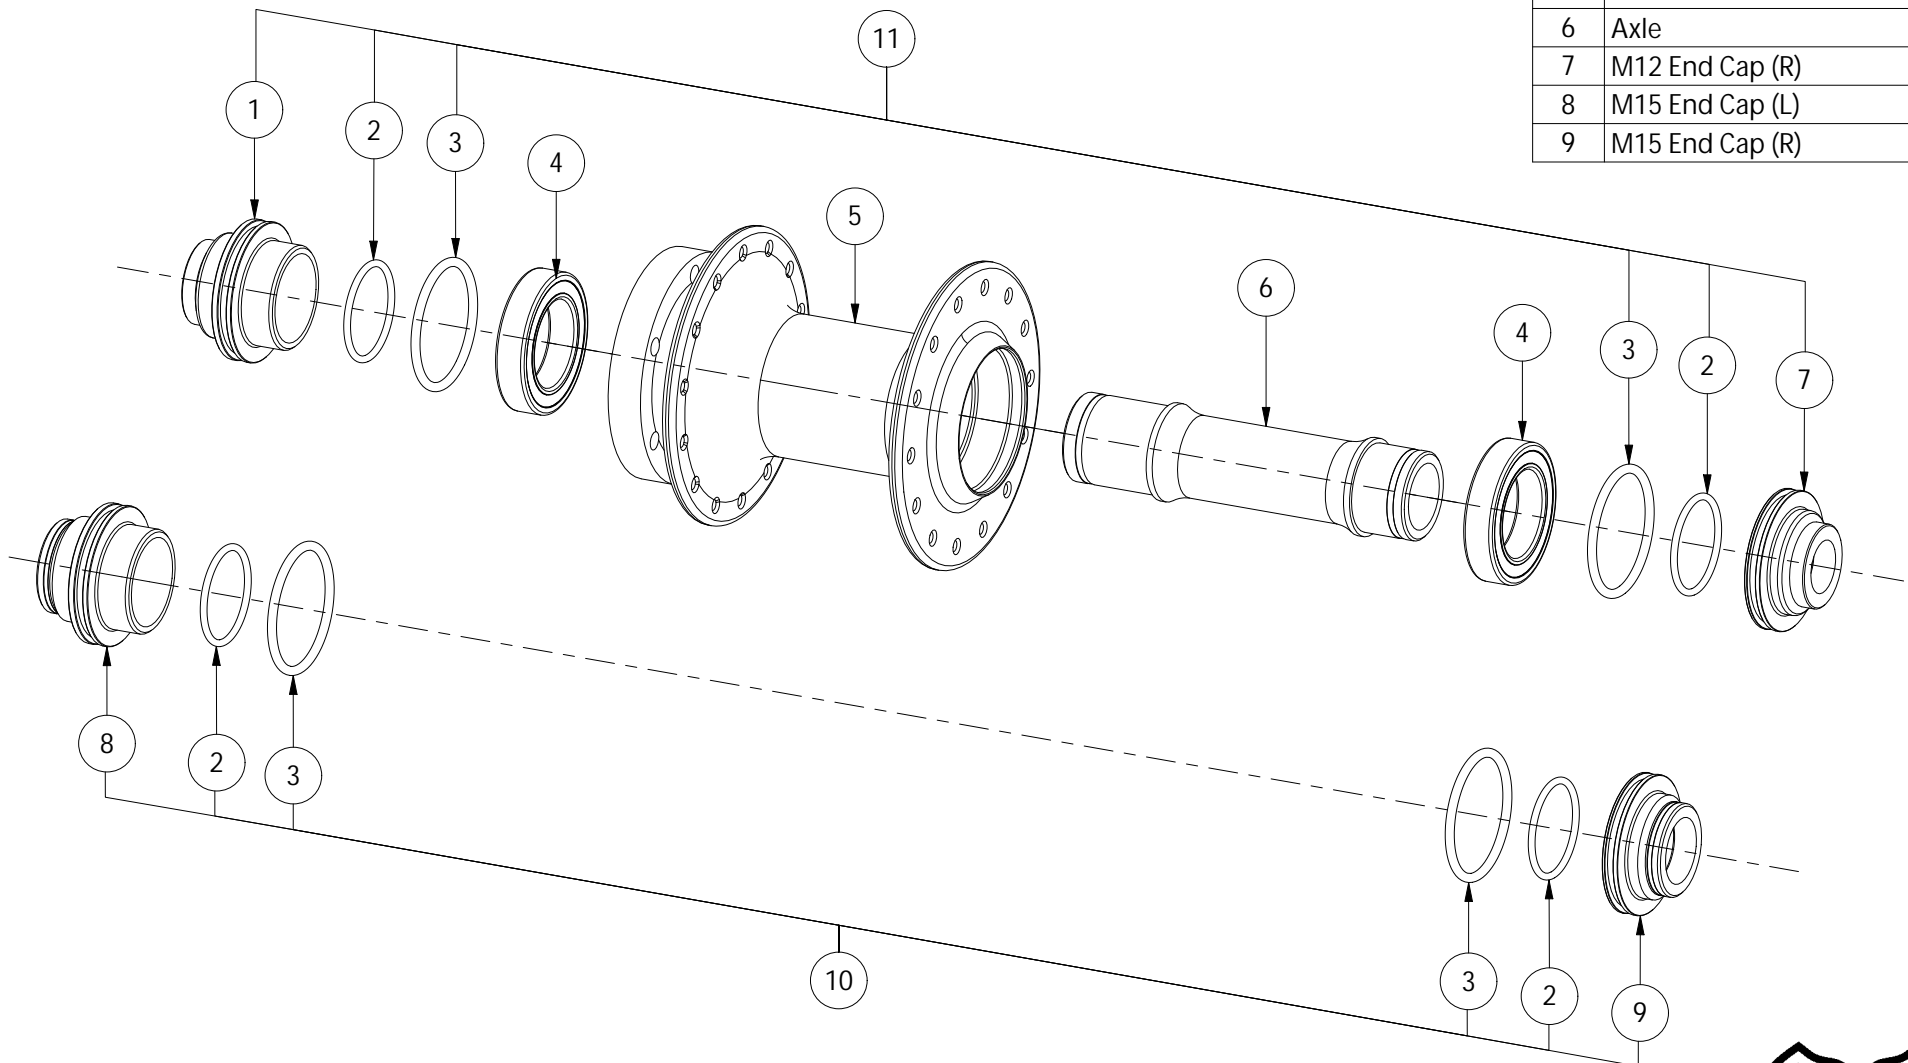

WTB Serra

12 x 100 Front Hub

W135-0633 Serra 12x100 (28 hole)

W135-0642 Serra 15x100 (28 hole)

W135-0710 Serra 12x100 (32 hole)

No.	Description	Qty
1	M12 End Cap (L)	1
2	23x1.5 o-ring	4
3	30x2.0 o-ring	4
4	20x32x7 Bearing, 1 pcs	2
5	Hub Shell	1
6	Axle	1
7	M12 End Cap (R)	1
8	M15 End Cap (L)	1
9	M15 End Cap (R)	1

<i>WTB Parts/Service Kits</i>		
Part Number	Description	No.
W035-0130	20x32x7 Bearing, 1 pcs	4
W035-0143	Serra Axle for 100mm hub	6
W035-0135	Serra End Cap Kit for 15x100/110 hub	10
W035-0142	Serra End Cap Kit for 12x100 hub	11