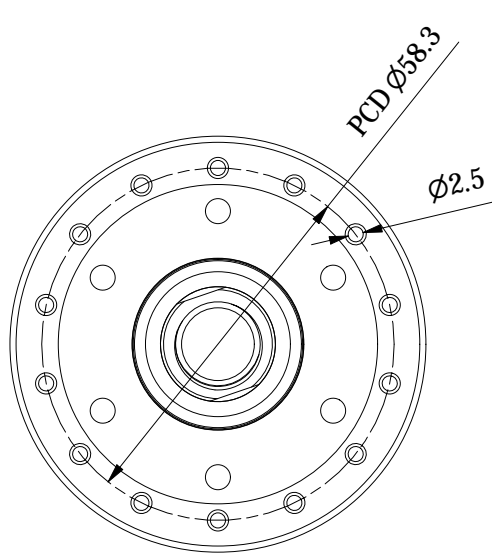

WTB Serra

142mm Rear Hub

W135-0634 Serra 12x142 (28 Hole) Shimano 9/10/11 spd mtn

**WTB**