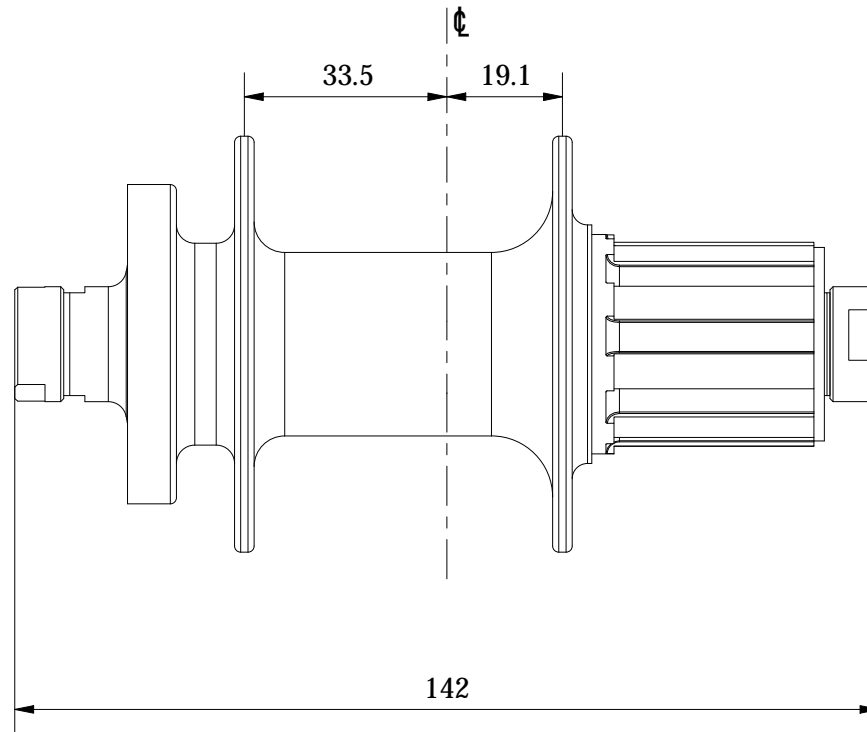

WTB Serra

142mm Rear Hub

W135-0634 Serra 12x142 (28 Hole) Shimano 9/10/11 spd mtn

**WTB**