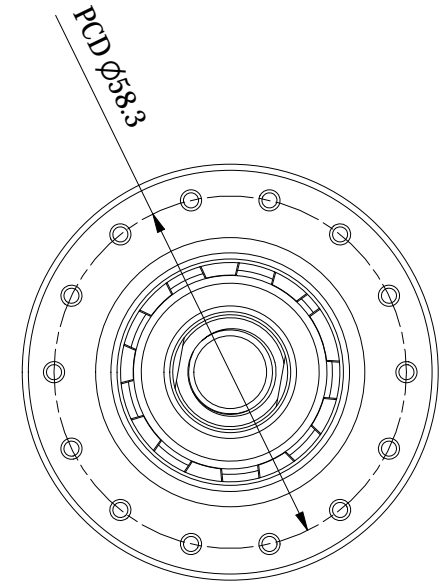

WTB Serra

142mm Rear Hub

W135-0634 Serra 12x142 (28 Hole) Shimano 9/10/11 spd mtn

**WTB**