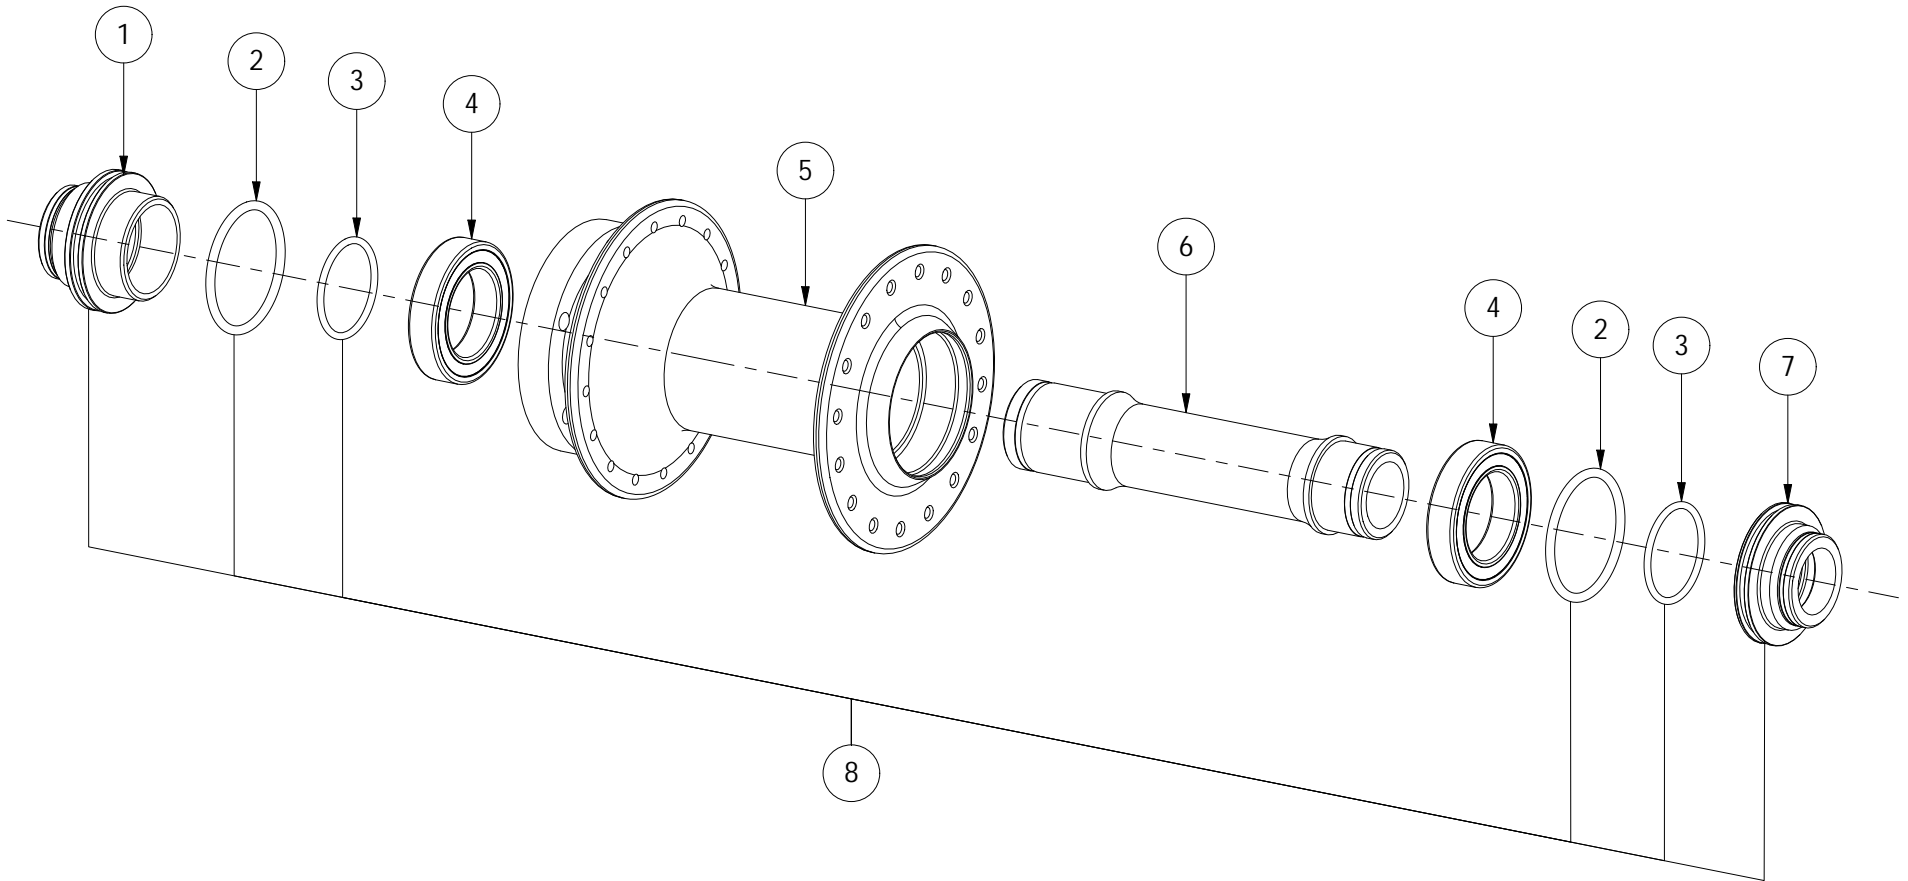

WTB Serra
15 x 110 Front Hub
 W135-0631 Serra 15x110 (32 hole)

No.	Description	Qty
1	M15 End Cap (L)	1
2	30x2.0 o-ring	2
3	23x1.5 o-ring	2
4	20x32x7 Bearing	2
5	Hub Shell	1
6	110mm Axle	1
7	M15 End Cap (R)	1

<i>WTB Parts/Service Kits</i>		
Part Number	Description	No.
W035-0135	M15x100/110 End Cap Kit	8
W135-0433	20x32x7 Bearing	4
W035-0136	110mm Axle	6