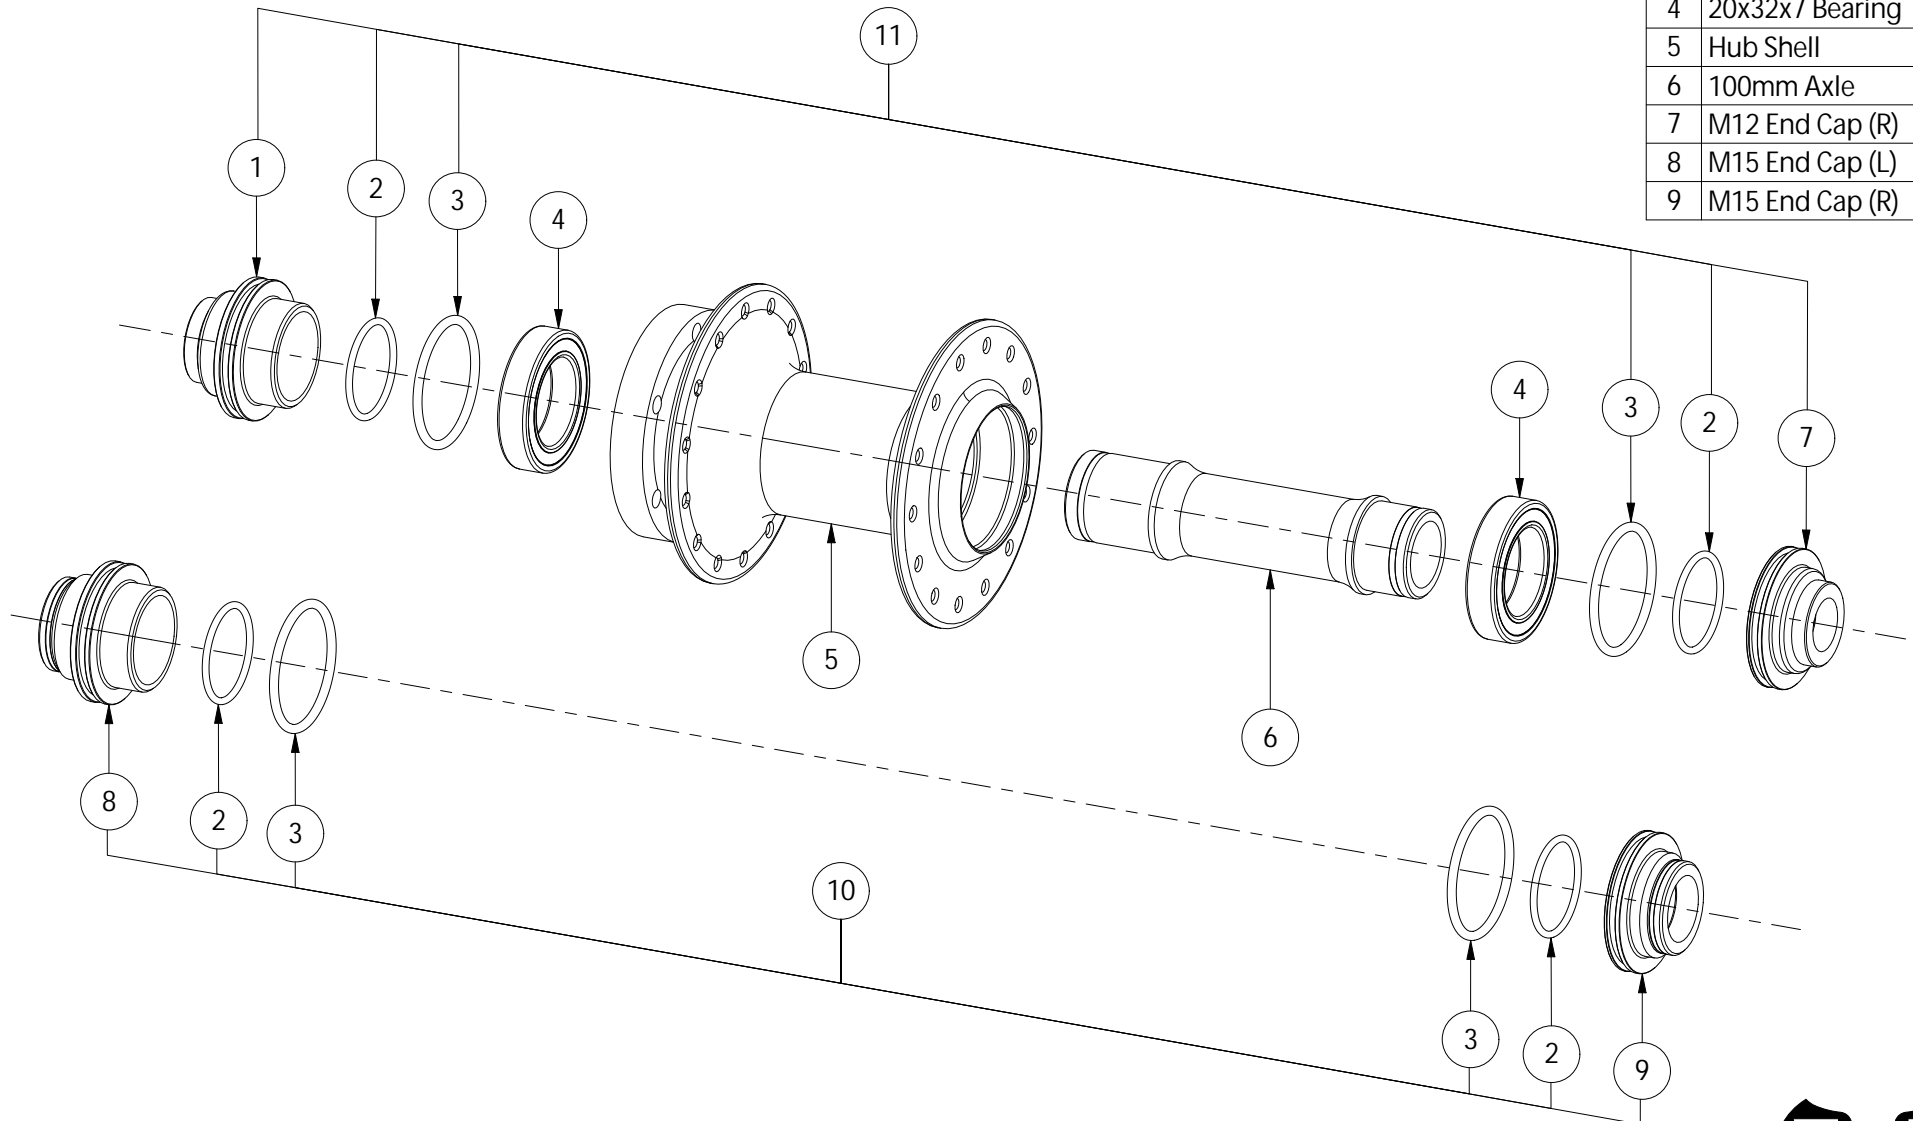

**WTB Serra**  
**12 x 100 Front Hub**  
 W135-0633 Serra 12x100 (28 hole)

No.	Description	Pcs.
1	M12 End Cap (L)	1
2	23x1.5 o-ring	4
3	30x2.0 o-ring	4
4	20x32x7 Bearing	2
5	Hub Shell	1
6	100mm Axle	1
7	M12 End Cap (R)	1
8	M15 End Cap (L)	1
9	M15 End Cap (R)	1

<i>WTB Parts/Service Kits</i>		
Part Number	Description	No.
W035-0135	M15x100/110 End Cap Kit	10
W035-0143	100mm Axle	6
W135-0433	20x32x7 Bearing	4
W035-0142	M12x100 End Cap Kit	11