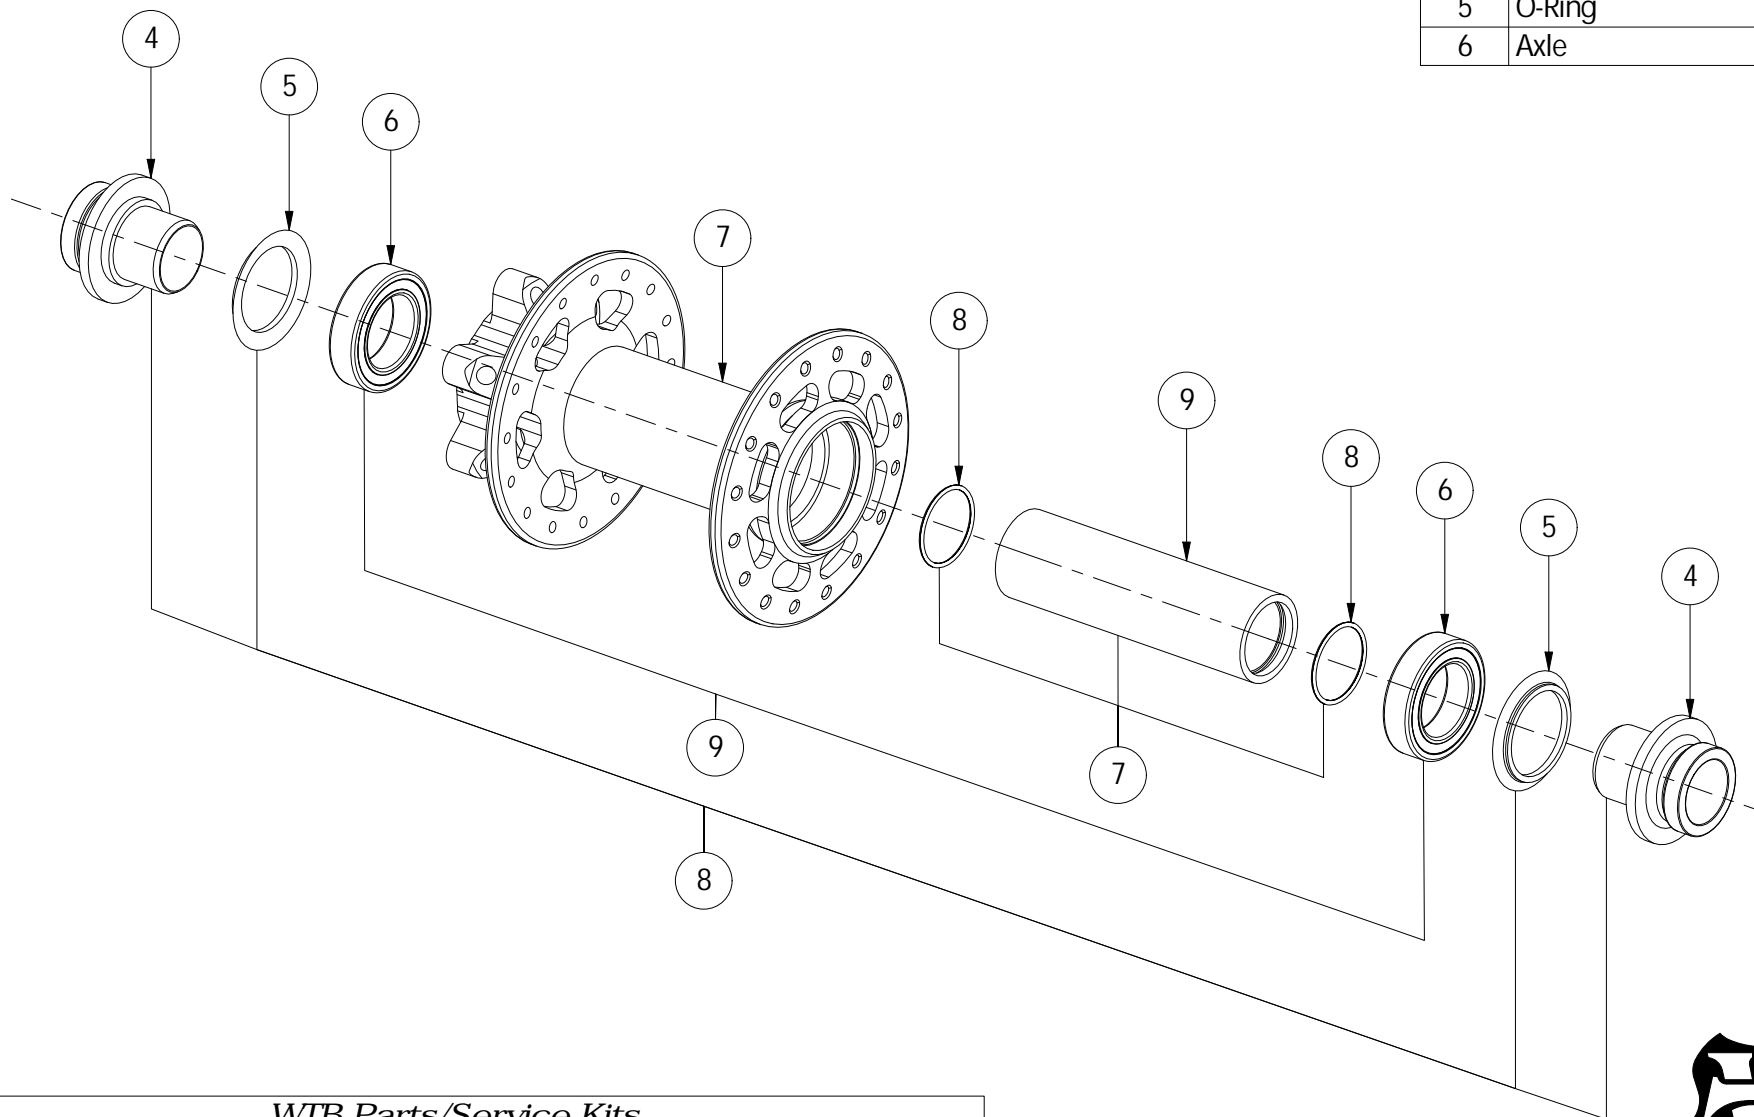

WTB Speedterra and Proterra

110 x 15mm Front Hub

W135-0657 Proterra (32 hole)

W135-0661 Speedterra (32 hole)

No.	Description	Pcs
1	M15 End Cap	2
2	Seal	2
3	17x28x7 Bearing	2
4	Hub Shell	1
5	O-Ring	2
6	Axle	1

WTB Parts/Service Kits		
Part Number	Description	No.
W035-0122	110mm Axle and O-rings	7
W035-0120	Bearing Kit (17x28x7), 2Pcs	9
W035-0121	M15x100/110 End Cap Kit	8