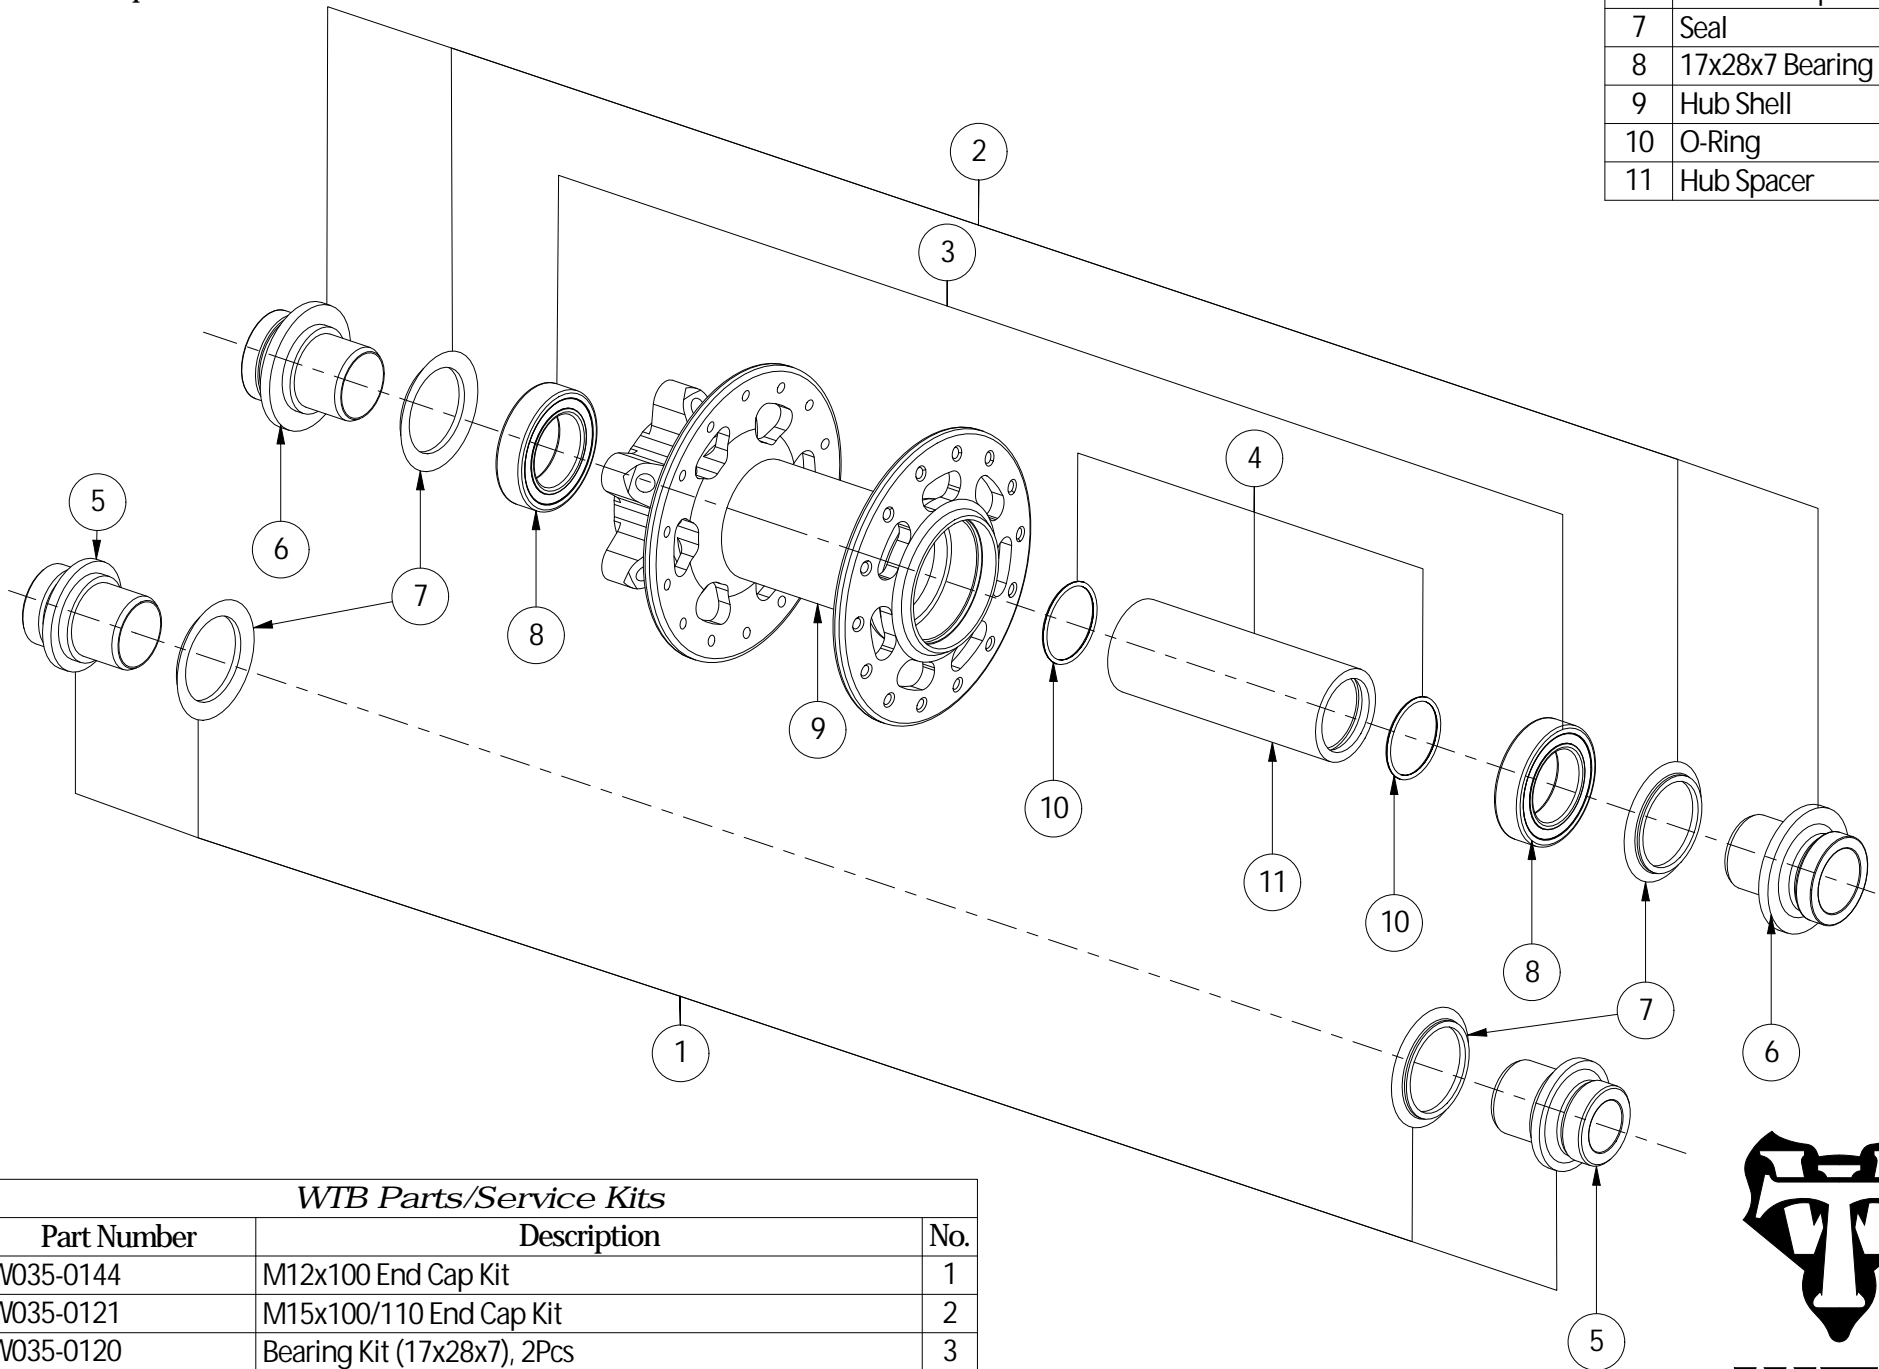

WTB Speedterra and Proterra 100 x 12 Front Hub

W135-0656 Proterra 100x12 (28 hole)

W135-0660 Speedterra 100x12 (28 hole)

No.	Description	Pcs
5	M12 End Cap	2
6	M15 End Cap	2
7	Seal	4
8	17x28x7 Bearing	2
9	Hub Shell	1
10	O-Ring	2
11	Hub Spacer	1

WTB Parts/Service Kits		
Part Number	Description	No.
W035-0144	M12x100 End Cap Kit	1
W035-0121	M15x100/110 End Cap Kit	2
W035-0120	Bearing Kit (17x28x7), 2Pcs	3
W035-0119	100mm Axle and O-rings	4