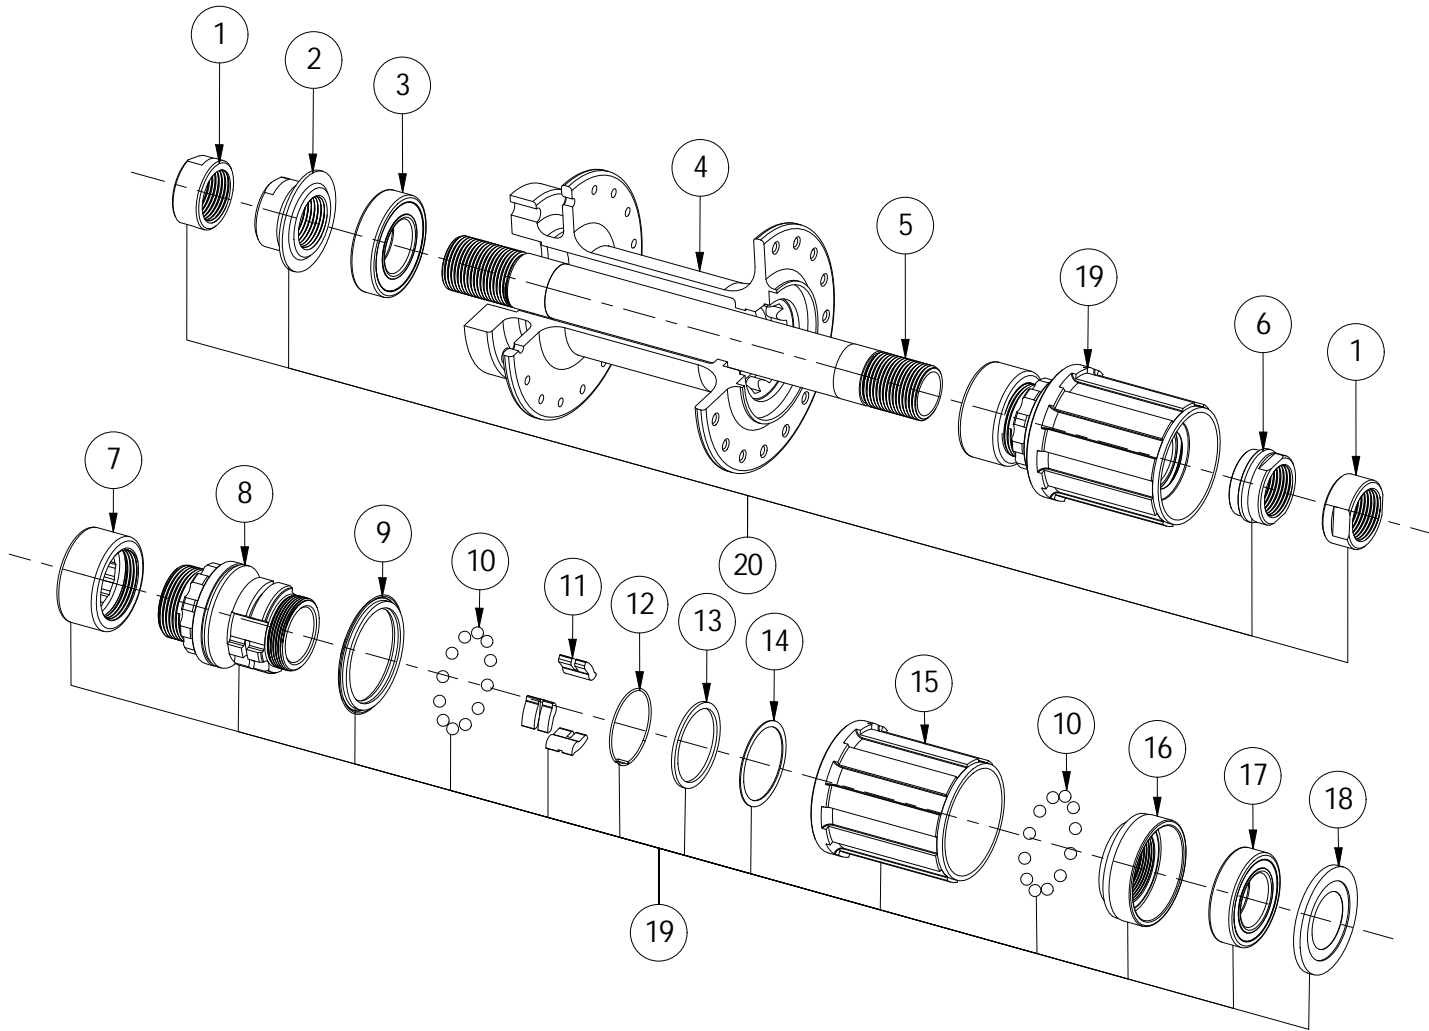

WTB Serra

12 x 148 Rear Hub

W135-0632 Serra 12x148 (32 hole) Shimano 9/10/11spd mtn

No	Description	Qty
1	M12 End Cap	2
2	Left Bearing Nut	1
3	15x28x7 Bearing	1
4	Hub Shell	1
5	M12x148 Axle	1
6	Right Bearing Nut	1
7	Freehub Nut	1
8	Freehub Carrier	1
9	Freehub Seal	1
10	Loose Bearing	2
11	Pawl	3
12	Spring	1
13	Large Spacer	1
14	Small Spacer	1
15	Shimano Freehub	1
16	Bearing Race	1
17	Axle Seal	1
18	15x26x7 Bearing	1

<i>WTB Parts/Service Kits</i>		
Part Number	Description	No
W035-0134	Shimano Freehub Kit	19
W035-0131	Serra M12x142/148 End Cap Kit	20
W035-0133	Bearing (15x28x7), 1 Pcs	3
W035-0137	M12x148 Axle	5