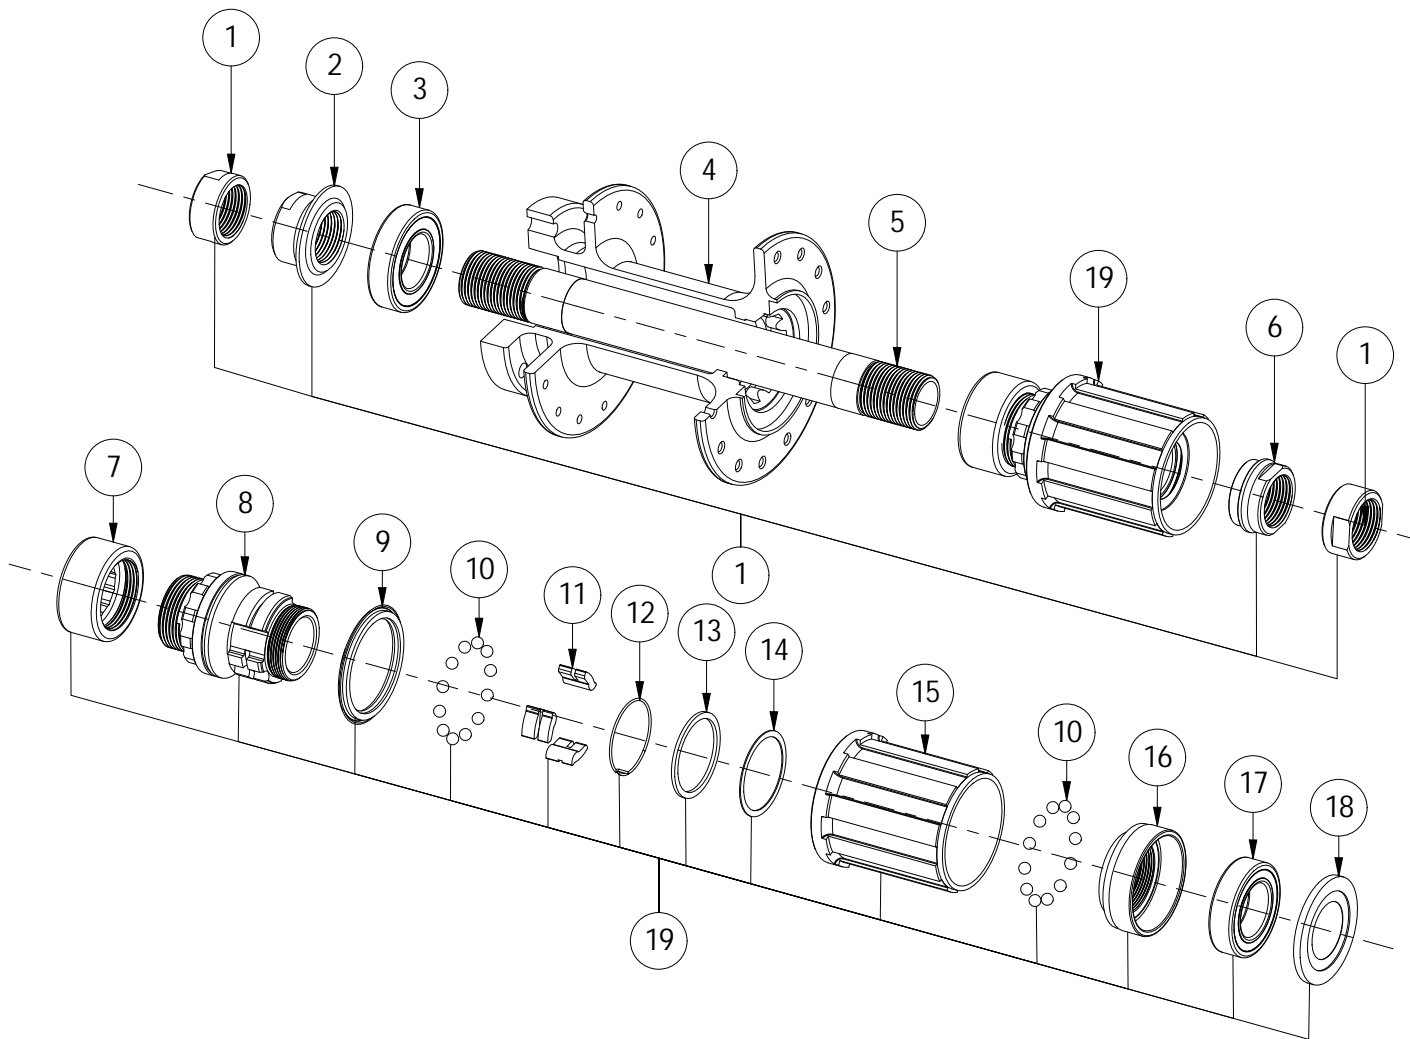

WTB Serra

12 x 142 Rear Hub

W135-0634 Serra 12x142 (28 hole) Shimano 9/10/11spd mtn

No	Description	Qty
1	M12 End Cap	2
2	Left Bearing Nut	1
3	15x28x7 Bearing	1
4	Hub Shell	1
5	M12x142 Axle	1
6	Right Bearing Nut	1
7	Freehub Nut	1
8	Freehub Carrier	1
9	Freehub Seal	1
10	Loose Bearing	2
11	Pawl	3
12	Spring	1
13	Large Spacer	1
14	Small Spacer	1
15	Shimano Freehub	1
16	Bearing Race	1
17	15x26x7 Bearing	1
18	Axle Seal	1

WTB Parts/Service Kits		
Part Number	Description	No.
W035-0134	Shimano Freehub Kit	19
W035-0131	Serra M12x142/148 End Cap Kit	20
W035-0133	Bearing (15x28x7), 1 Pcs	3
W035-0132	M12x142 Axle	5