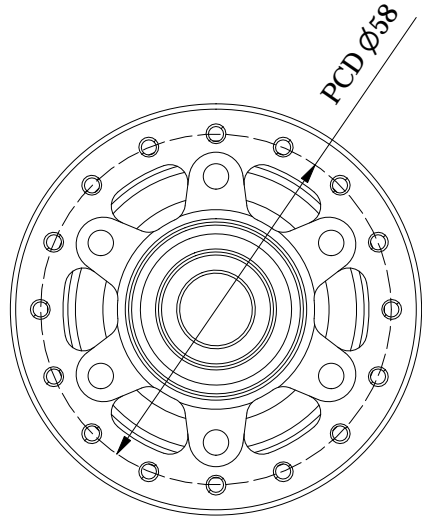

# WTB Speedterra and Proterra 142mm Rear Hub

W135-0658 Proterra (28 hole), XD

W135-0662 Speedterra (28 hole), XD

W135-0664 Proterra (28 hole), Shimano

W135-0666 Speedterra (28 hole), Shimano

**WTB**