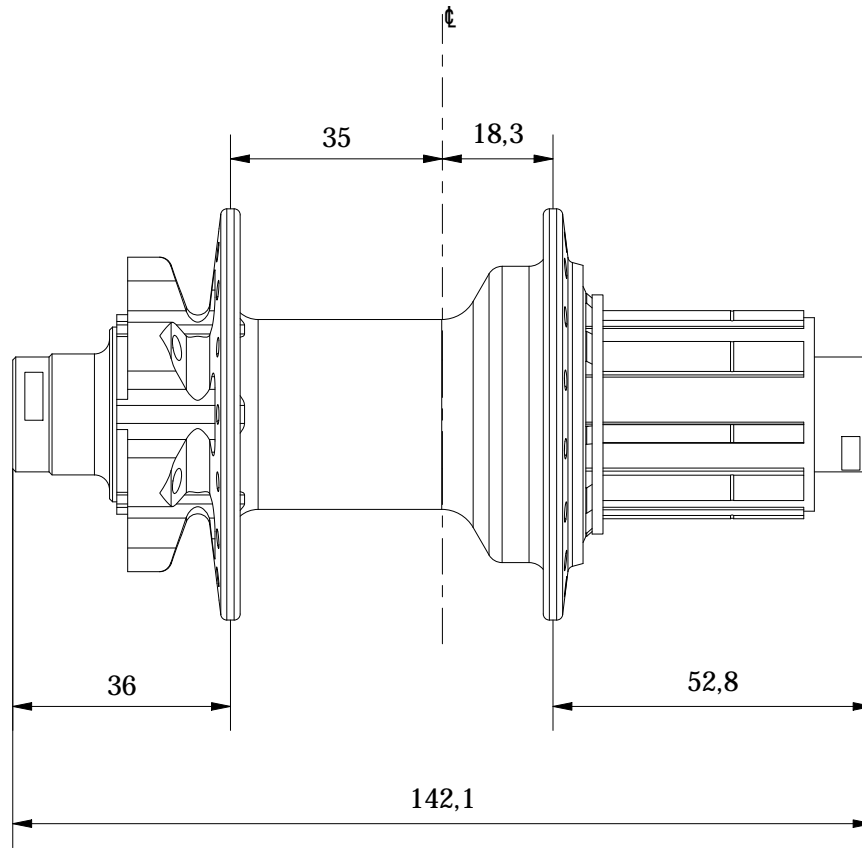

# WTB Speedterra and Proterra 142mm Rear Hub

W135-0658 Proterra (28 hole), XD

W135-0662 Speedterra (28 hole), XD

W135-0664 Proterra (28 hole), Shimano

W135-0666 Speedterra (28 hole), Shimano

**WTB**