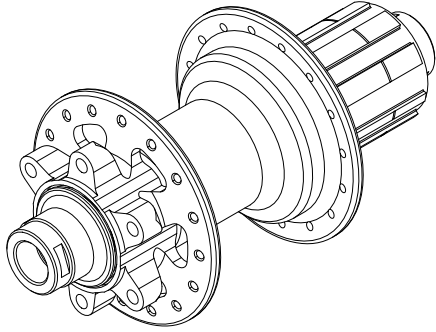

# WTB Speedterra and Proterra 142mm Rear Hub

W135-0658 Proterra (28 hole), XD

W135-0662 Speedterra (28 hole), XD

W135-0664 Proterra (28 hole), Shimano

W135-0666 Speedterra (28 hole), Shimano

**WTB**