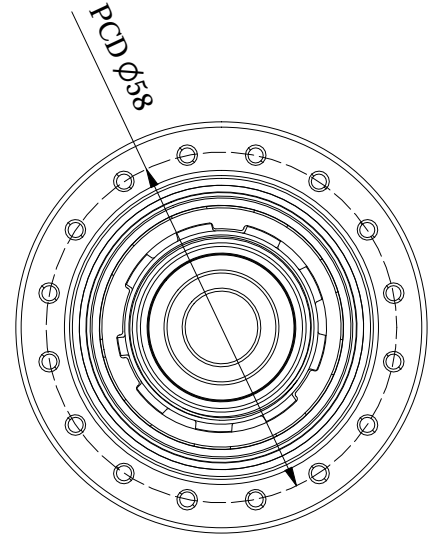

# WTB Speedterra and Proterra 142mm Rear Hub

W135-0658 Proterra (28 hole), XD

W135-0662 Speedterra (28 hole), XD

W135-0664 Proterra (28 hole), Shimano

W135-0666 Speedterra (28 hole), Shimano

**WTB**