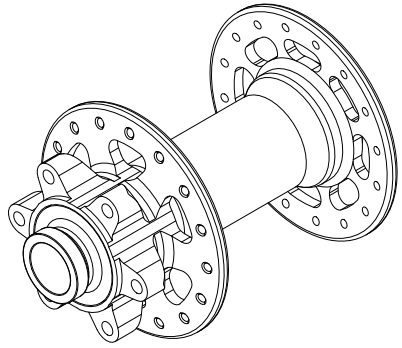

## 110mm Front Hub

W135-0657 Proterra (32 hole)

W135-0661 Speedterra (32 hole)

**WTB**