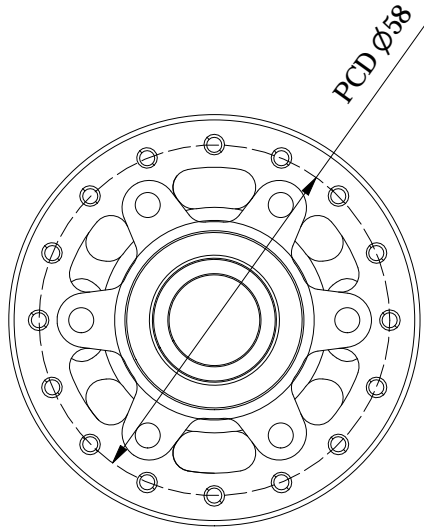

## 110mm Front Hub

W135-0657 Proterra (32 hole)

W135-0661 Speedterra (32 hole)

**WTB**