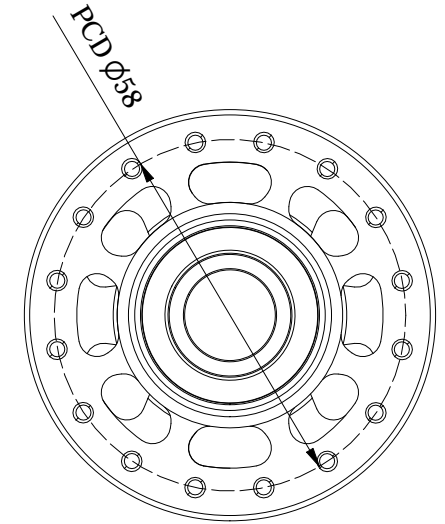

## 110mm Front Hub

W135-0657 Proterra (32 hole)

W135-0661 Speedterra (32 hole)

**WTB**