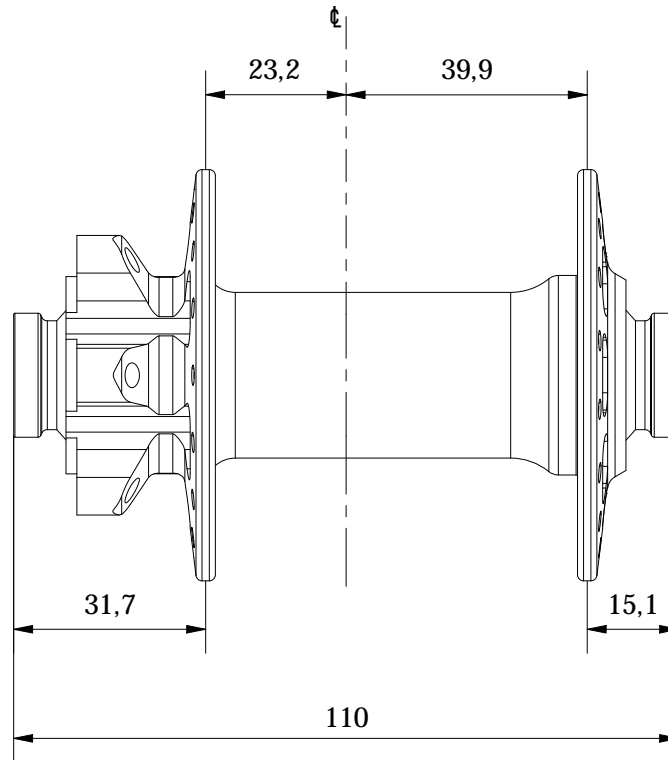

## 110mm Front Hub

W135-0657 Proterra (32 hole)

W135-0661 Speedterra (32 hole)

**WTB**