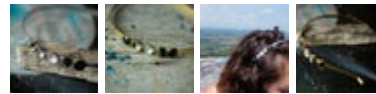

Moon Phase Hair Clip Barrette

SKU: MPHC

\$ 9.00

Silver	MPHC	\$9.00
--------	------	--------

Moon Phase Headband

SKU: MPHEAD

\$ 14.00

Silver Tone	MPHEAD	\$14.00
Gold Tone	MPHEAD	\$14.00