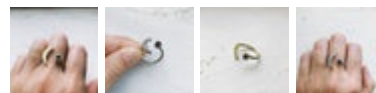

Crescent Moon Ring with Black Onyx

SKU: CRESRINGONYX

$ 22.50

Silver	CRESRINGONYX	$22.50
Gold	CRESRINGONYX	$22.50