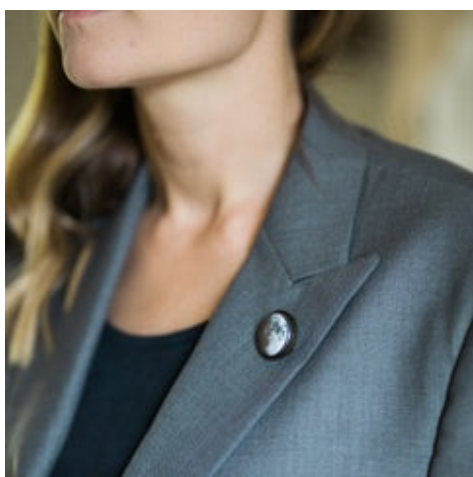

Interchangeable Moon Phase Lapel Pin

SKU: MAGPINMP

$ 15.00

Silver Tone	MAGPINMP	$15.00
Antique Bronze Tone	MAGPINMP	$15.00