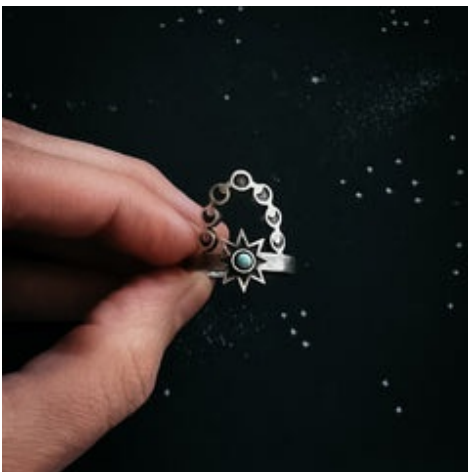

★ Cosmic Dance Ring with Turquoise, Moon, and Sun

SKU: CDTURQRINGS

$ 22.50

Silver	CDTURQRINGS	$22.50
Gold	CDTURQRINGG	$22.50