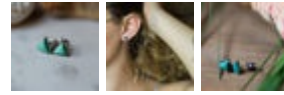

Mountains of Earth Tiny Triangle Turquoise Stud Earrings

SKU: WH-TURQTRISTE

$ 24.00

Silver	WH-TURQTRISTE	$24.00