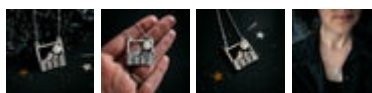

SKU: GSLIDE

\$ 12.50

Silver Tone	GSLIDE	\$12.50
Bronze Tone	GSLIDE	\$12.50

Space Time Hourglass Necklace with Meteorite Dust

SKU: MET-HGNECK

\$ 27.50

MET-HGNECK	\$27.50
------------	---------

☆ Square Mountain Landscape Necklace with Copper Calcite Moon