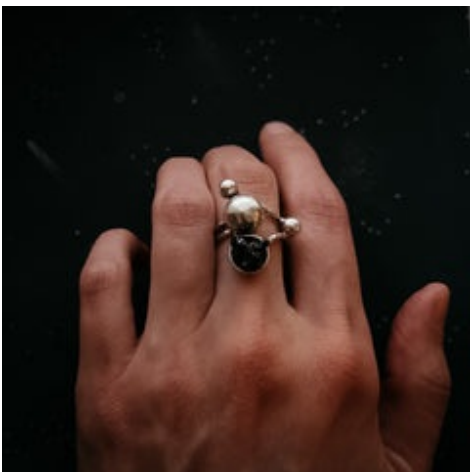

☆ Orbiting Cosmic Bodies Ring with Authentic Meteorite

SKU: MET-BALLRING

$ 32.50

MET-BALLRING	$32.50