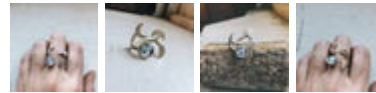

Moon Goddess Ring - Crescent Moon with Rainbow Moonstone

SKU: WH-CRESRING

\$ 25.00

Silver	WH-CRESRING	\$25.00
Gold	WH-CRESRING	\$25.00

Moon Phase Ring with Black Opal

SKU: NMPOPALRING-1

\$ 22.50

Silver	NMPOPALRING-1	\$22.50
Gold	NMPOPALRING-2	\$22.50