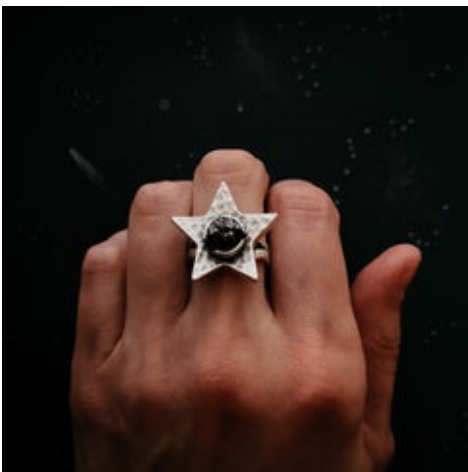

☆ Star Shaped Ring with Authentic Meteorite

SKU: MET-STARRING

$ 27.50

MET-STARRING	$27.50