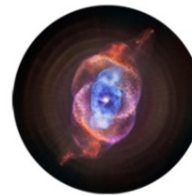

Available Celestial Images

Please use this key of available celestial images to notify us of the customization you prefer for any items you order that are marked with "○" in the catalog.

Mercury

Venus

Earth

Milky Way

Crab Nebula

Lagoon Nebula

Omega Nebula

Eagle Nebula

Horse Nebula

Trifid Nebula

Orion Nebula
[Dark]

Orion Nebula
[Light]

Butterfly Nebula

Carina Nebula

Cat's Eye
Nebula

Cat/Bear Paw
Nebula

Dumbbell Nebula

Helix Nebula

Rosette Nebula

Stars in Scorpius
(NGC 6357 Nebula)

Ant Nebula

Sombrero
Nebula

Heart Nebula

Pillars of
Creation

Ring Nebula

Spiral Planetary
Nebula

Red Square
Nebula