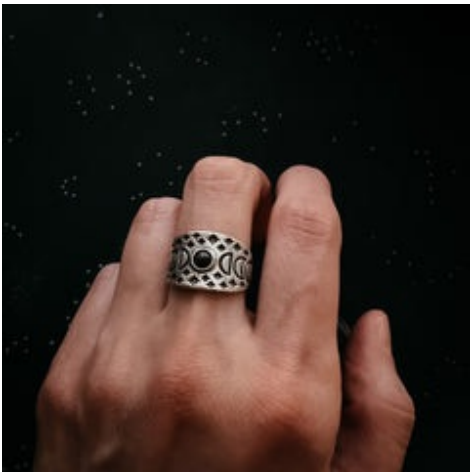

☆ Eclipse Ring with Moon Phases and Black Opal

SKU: ECLOPALRINGS

$ 25.00

Silver	ECLOPALRINGS	$25.00
Gold	ECLOPALRINGG	$25.00