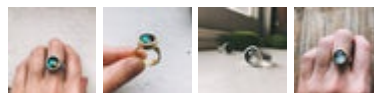

Earth Rise Ring

SKU: EARTHRISE RING

\$ 17.50

Gold	EARTHRISE RING	\$17.50
Silver	EARTHRISE RING	\$17.50

☆ Eclipse Ring with Moon Phases and Black Opal

SKU: ECLOPALRINGS

\$ 25.00

Silver	ECLOPALRINGS	\$25.00
Gold	ECLOPALRINGG	\$25.00