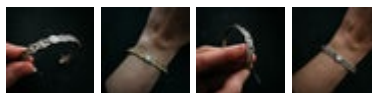

☆ Moon Goddess Bracelet with Rainbow Moonstone

SKU: WH-THINPHSBRACS

$ 35.00

Silver	WH-THINPHSBRACS	$35.00
Gold	WH-THINPHSBRACG	$35.00