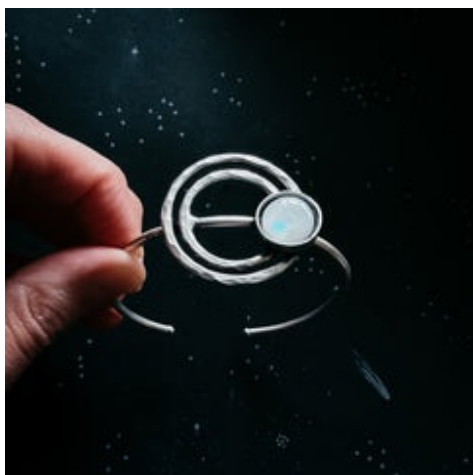

SKU: WH-COSRPLBRAC

$ 37.50

WH-COSRPLBRAC	$37.50