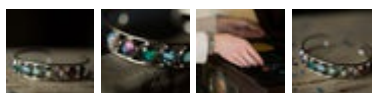

SKU: MPB

\$ 29.00

Antique Bronze	MPB	\$29.00
Antique Silver	MPB	\$29.00

Moon Phase Silver Cuff Bracelet

SKU: MPCUFF

\$ 30.00

Silver / Adjustable	MPCUFF	\$30.00
---------------------	--------	---------

Nebula Rainbow Silver Cuff Bracelet