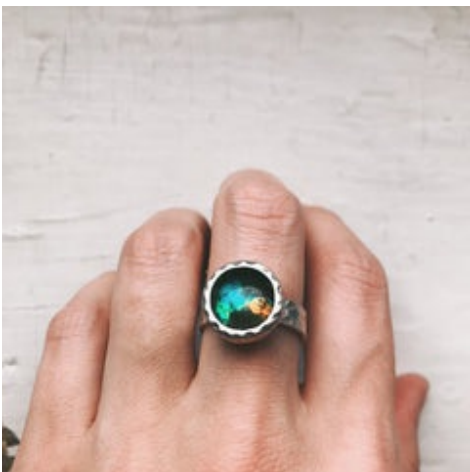

Earth Rise Ring

SKU: EARTHRISE RING

\$ 17.50

Gold	EARTHRISE RING	\$17.50
Silver	EARTHRISE RING	\$17.50

☆ Eclipse Ring with Moon Phases and Black Opal

SKU: ECLOPALRINGS

\$ 25.00

Silver	ECLOPALRINGS	\$25.00
Gold	ECLOPALRINGG	\$25.00