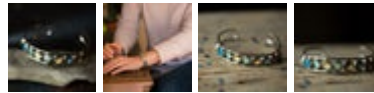

Solar System Silver Bangle Bracelet

SKU: SSCUFF

$ 30.00

Silver	SSCUFF	$30.00