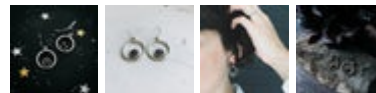

\$ 62.50

WH-ARTMSDE	\$62.50
------------	---------

☆ Circle Dangle Landscape Earrings with Mountains and Trees and Copper Calcite Moon

SKU: WH-CIRCLANDEAR

\$ 35.00

WH-CIRCLANDEAR	\$35.00
----------------	---------