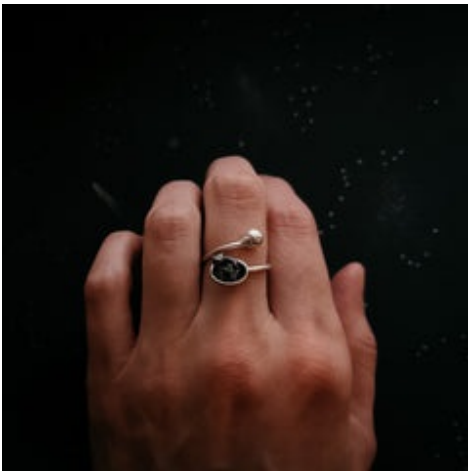

☆ Dainty Oval Wrap Ring with Authentic Raw Meteorite

SKU: MET-OVALWRPRING

$ 22.50

MET-OVALWRPRING	$22.50