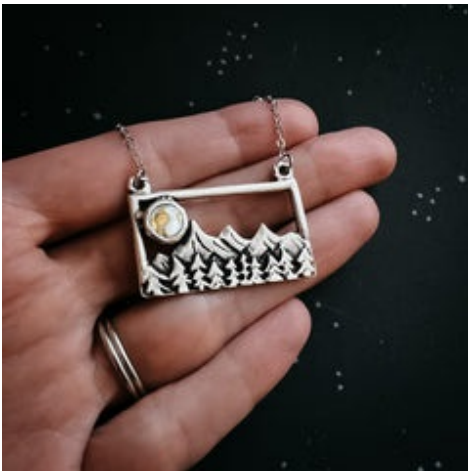

SKU: WH-PINKMOONNECK

\$ 22.50

WH-PINKMOONNECK	\$22.50
-----------------	---------

Pluto and Charon Layered Space Necklace

SKU: PCN

\$ 19.00

Antique Silver Tone	PCN	\$19.00
Antique Bronze Tone	PCN	\$19.00

☆ Rectangle Mountain Landscape Necklace with Copper Calcite Moon