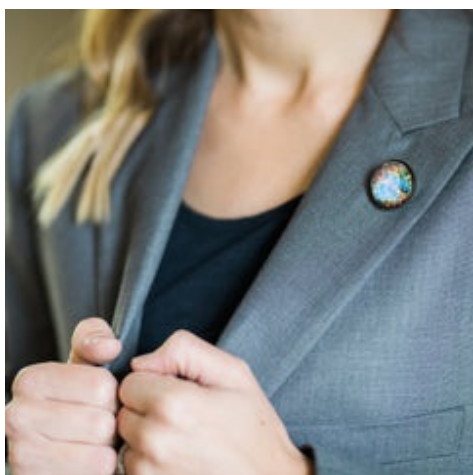

Interchangeable Nebula Lapel Pin

SKU: MAGPINNEB

$ 20.00

Antique Bronze Tone	MAGPINNEB	$20.00
Silver Tone	MAGPINNEB	$20.00