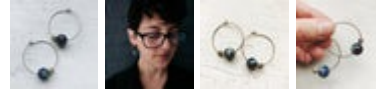

Earth and Moon Jasper Bead Hoop Earrings

SKU: EMBEADHOOP

$ 14.00

Silver Tone	EMBEADHOOP	$14.00
Gold Tone		$14.00