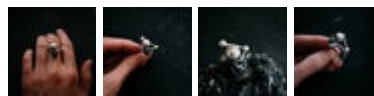

☆ Orbiting Cosmic Bodies Ring with Authentic Meteorite

SKU: MET-BALLRING

$ 32.50

MET-BALLRING	$32.50