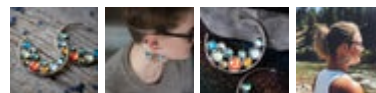

Solar System Hoop Earrings

SKU: SSHOOP

$ 35.00

Silver	SSHOOP	$35.00