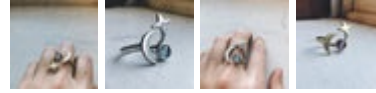

○ Simple Adjustable Galaxy Space Ring

SKU: SR

\$ 10.00

Antique Silver	SR	\$10.00
Antique Bronze	SR	\$10.00

☆ Star Shaped Ring with Authentic Meteorite

SKU: MET-STARRING

\$ 27.50

MET-STARRING	\$27.50
--------------	---------