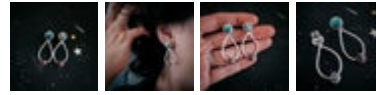

☆ Journey to Mars Stud Earrings - Copper Chrysocolla Earth and Red Jasper Moon

SKU: WH-JTMEARST

$ 50.00

WH-JTMEARST	$50.00