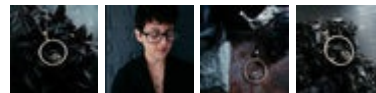

Circle Necklace with Authentic Raw Meteorite

SKU: MET-CIRCPEN

$ 27.50

MET-CIRCPEN	$27.50