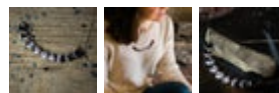

Curved Moon Phase Necklace in Silver

SKU: CURVEMPVN

$ 30.00

Silver	CURVEMPVN	$30.00