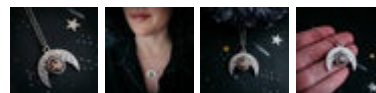

NORTHSTARNECK	\$17.50
---------------	---------

Oval Raw Meteorite Pendant Necklace in Matte Brushed Silver

SKU: MET-OVALPEN

\$ 25.00

MET-OVALPEN	\$25.00
-------------	---------

☆ Pink Moon Crescent Necklace with Pink Copper Opal