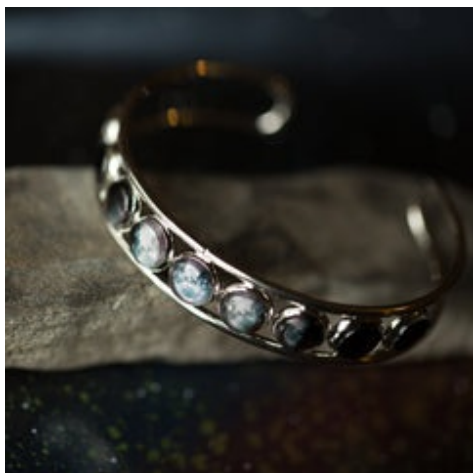

Silver	MSOPALCUFFS	\$37.50
Gold	MSOPALCUFFG	\$37.50

☆ Moon Goddess Bracelet with Rainbow Moonstone

SKU: WH-THINPHSBRACS

\$ 35.00

Silver	WH-THINPHSBRACS	\$35.00
Gold	WH-THINPHSBRACG	\$35.00

Moon Phase Bracelet - Space Jewelry, Lunar Phases

SKU: MPB

\$ 29.00

Antique Bronze	MPB	\$29.00
Antique Silver	MPB	\$29.00

Moon Phase Silver Cuff Bracelet

SKU: MPCUFF

\$ 30.00

Silver / Adjustable	MPCUFF	\$30.00
---------------------	--------	---------

Nebula Rainbow Silver Cuff Bracelet