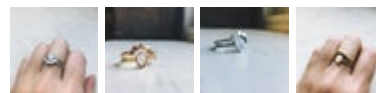

Moondrop Moonstone Ring

SKU: WH-MNDRPRINGS

$ 22.50

Silver Tone	WH-MNDRPRINGS	$22.50
Gold Tone	WH-MNDRPRINGG	$22.50