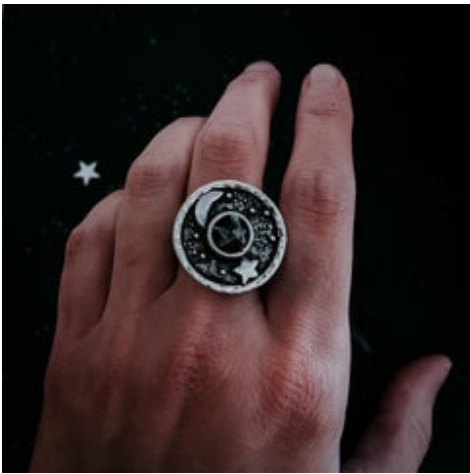

☆ Night Sky Ring with Raw Meteorite

SKU: MET-NSRING

$ 27.50

MET-NSRING	$27.50