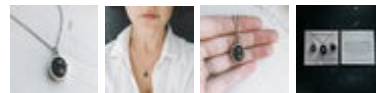

Oval Raw Meteorite Pendant Necklace in Matte Brushed Silver

SKU: MET-OVALPEN

$ 25.00

MET-OVALPEN	$25.00