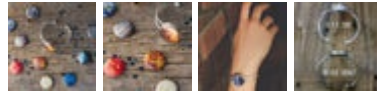

\$ 15.00

Silver Tone	MAGCUFFMP	\$15.00
Antique Bronze Tone	MAGCUFFMP	\$15.00

Interchangeable Nebula Cuff Bracelet

SKU: MAGCUFFNEB

\$ 20.00

Antique Bronze Tone	MAGCUFFNEB	\$20.00
Silver Tone	MAGCUFFNEB	\$20.00