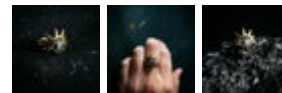

☆ Dark Before the Dawn Sunburst Ring with Copper Lapis Lazuli

SKU: WH-DB4RING

$ 22.50

WH-DB4RING	$22.50