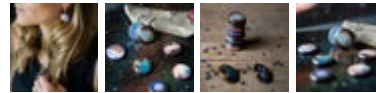

Interchangeable Moon Phase Earrings

SKU: MAGEARMP

\$ 15.00

Antique Bronze Tone / One Set of Images	MAGEARMP	\$15.00
Antique Bronze Tone / Two Sets of Images	MAGEARMP	\$20.00
Silver Tone / One Set of Images	MAGEARMP	\$15.00
Silver Tone / Two Sets of Images	MAGEARMP	\$20.00