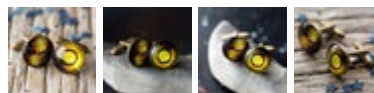

Voyager Golden Record Antique Bronze Cufflinks

SKU: VCLG

$ 14.00

Antique Bronze	VCLG	$14.00