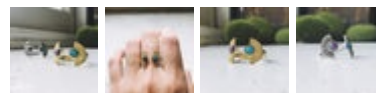

MET-OVALWRPRING	\$22.50
-----------------	---------

☆ Dark Before the Dawn Sunburst Ring with Copper Lapis Lazuli

SKU: WH-DB4RING

\$ 22.50

WH-DB4RING	\$22.50
------------	---------

Dawn to Dusk - Two Stone Turquoise Boho Sunburst Ring