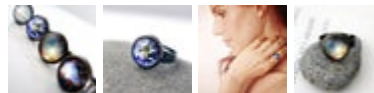

○ Simple Adjustable Galaxy Space Ring

SKU: SR

\$ 10.00

Antique Silver	SR	\$10.00
Antique Bronze	SR	\$10.00

☆ Star Shaped Ring with Authentic Meteorite

SKU: MET-STARRING

\$ 27.50

MET-STARRING	\$27.50
--------------	---------