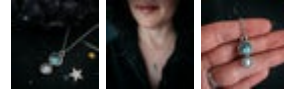

☆ Simple Earth and Moon Natural Stones Necklace

SKU: WH-EMN

$ 30.00

WH-EMN	$30.00