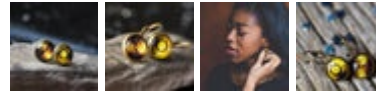

Voyager Golden Record Earrings

SKU: VOYEAR

$ 14.00

Stud / Post / Antique Bronze	VOYEAR	$14.00
Dangle / Leverback / Antique Bronze	VOYEAR	$14.00