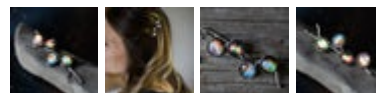

Nebula Hair Clip

SKU: NHC

$ 7.50

Silver	NHC	$7.50