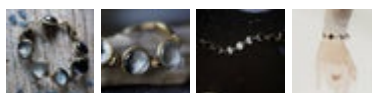

Moon Phase Bracelet - Space Jewelry, Lunar Phases

SKU: MPB

$ 29.00

Antique Bronze	MPB	$29.00
Antique Silver	MPB	$29.00