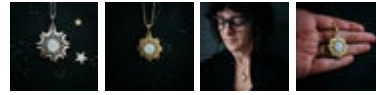

☆ Lunar Witch Necklace - Rainbow Moonstone Pendant

SKU: MOONWITCHNECKG

$ 27.50

Gold Tone	MOONWITCHNECKG	$27.50
Silver Tone	MOONWITCHNECKS	$27.50