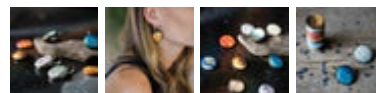

Interchangeable Moon Phase Earrings

SKU: MAGEARMP

\$ 15.00

Antique Bronze Tone / One Set of Images	MAGEARMP	\$15.00
Antique Bronze Tone / Two Sets of Images	MAGEARMP	\$20.00
Silver Tone / One Set of Images	MAGEARMP	\$15.00
Silver Tone / Two Sets of Images	MAGEARMP	\$20.00

Interchangeable Nebula Earrings

SKU: MAGEARNEB

\$ 20.00

Silver Tone / One Set of Images	MAGEARNEB	\$20.00
Silver Tone / Two Sets of Images	MAGEARNEB	\$30.00
Antique Bronze Tone / One Set of Images	MAGEARNEB	\$20.00
Antique Bronze Tone / Two Sets of Images	MAGEARNEB	\$30.00