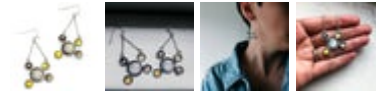

Jupiter and Galilean Moons Dangle Earrings

SKU: GALMEAR

$ 30.00

GALMEAR	$30.00