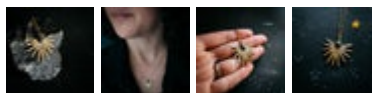

☆ Dark Before the Dawn Necklace with Lapis Lazuli

SKU: WH-DB4NECK

$ 22.50

WH-DB4NECK	$22.50