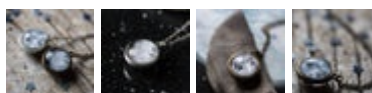

Curved Solar System Necklace in Silver

SKU: CURVESSN

\$ 30.00

Silver	CURVESSN	\$30.00
--------	----------	---------

☆ Dark Before the Dawn Necklace with Lapis Lazuli

SKU: WH-DB4NECK

\$ 22.50

WH-DB4NECK	\$22.50
------------	---------

Double Sided Moon Necklace

SKU: DSMN

\$ 16.00

Antique Bronze Tone	DSMN	\$16.00
Antique Silver Tone	DSMN	\$16.00

Earth and Moon Layered Space Necklace

SKU: EMN

\$ 19.00

Antique Silver Tone	EMN	\$19.00
Antique Bronze Tone	EMN	\$19.00