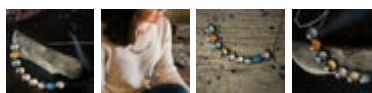

Crescent Moon Pendant with Dendritic Agate

SKU: CRESNECKDA

\$ 27.50

Gold	CRESNECKDA	\$27.50
Silver	CRESNECKDA-2	\$27.50

Curved Moon Phase Necklace in Silver

SKU: CURVEMPVN

\$ 30.00

Silver	CURVEMPVN	\$30.00
--------	-----------	---------

Double Sided Moon Necklace

SKU: DSMN

\$ 16.00

Antique Bronze Tone	DSMN	\$16.00
Antique Silver Tone	DSMN	\$16.00

Earth and Moon Layered Space Necklace

SKU: EMN

\$ 19.00

Antique Silver Tone	EMN	\$19.00
Antique Bronze Tone	EMN	\$19.00