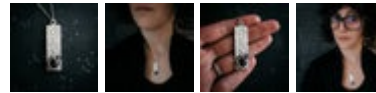

☆ Rectangle Pendant with Raw Meteorite

SKU: MET-RECTPEN

$ 22.50

MET-RECTPEN	$22.50