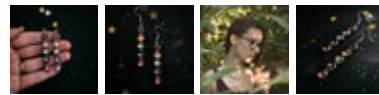

Nebula Rainbow Vertical Dangle Earrings

SKU: NRVDEFH

$ 25.00

Silver	NRVDEFH	$25.00