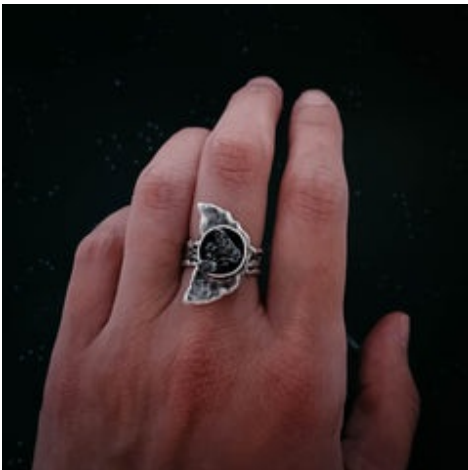

☆ Cosmic Ripple Ring with Rainbow Moonstone and Phases of the Moon

SKU: WH-RPLRINGS

\$ 32.50

Silver	WH-RPLRINGS	\$32.50
Gold	WH-RPLRINGG	\$32.50

○ Crescent Moon Galaxy Space Ring

SKU: CRESRING

\$ 17.50

Gold Tone	CRESRING	\$17.50
Silver Tone	CRESRING	\$17.50