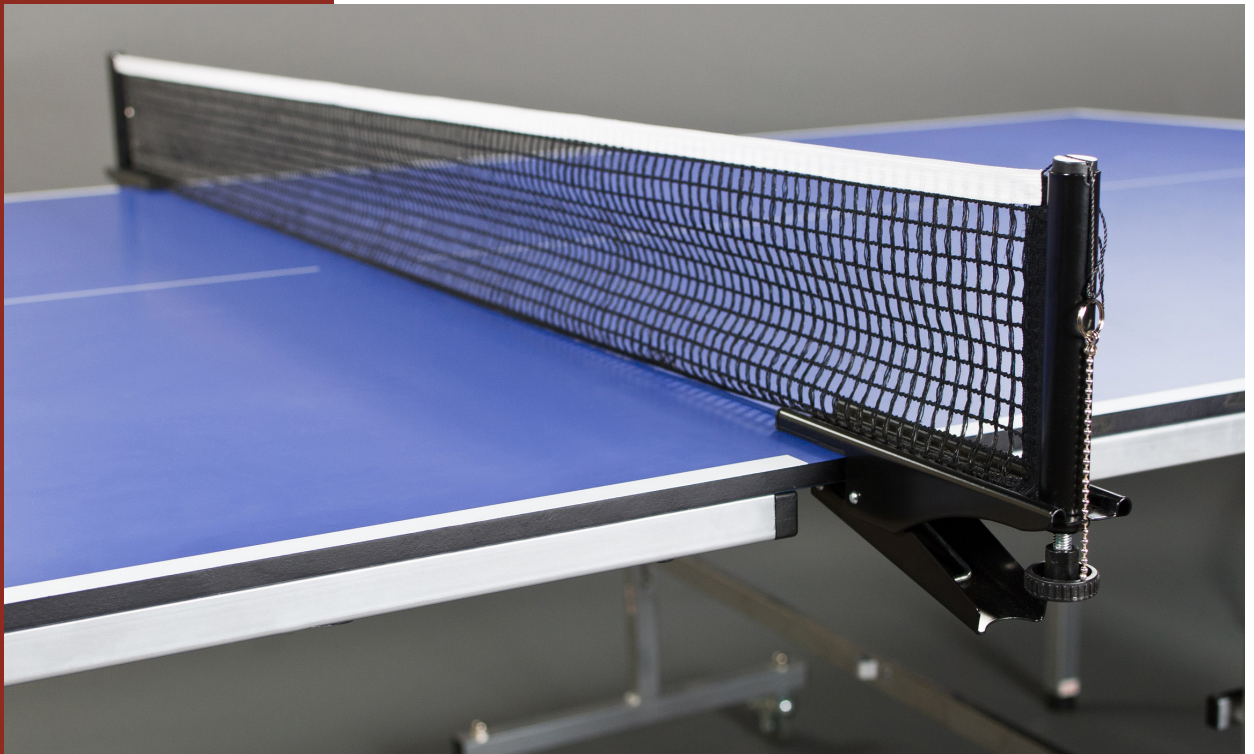

TABLE TENNIS

SPRING CLAMP AND NET

For table tennis, this spring clamp and net are constructed of heavy duty steel and durable netting. The clamp has a protective rubber backing to avoid scratching your table top and ensures a tight, secure fit.