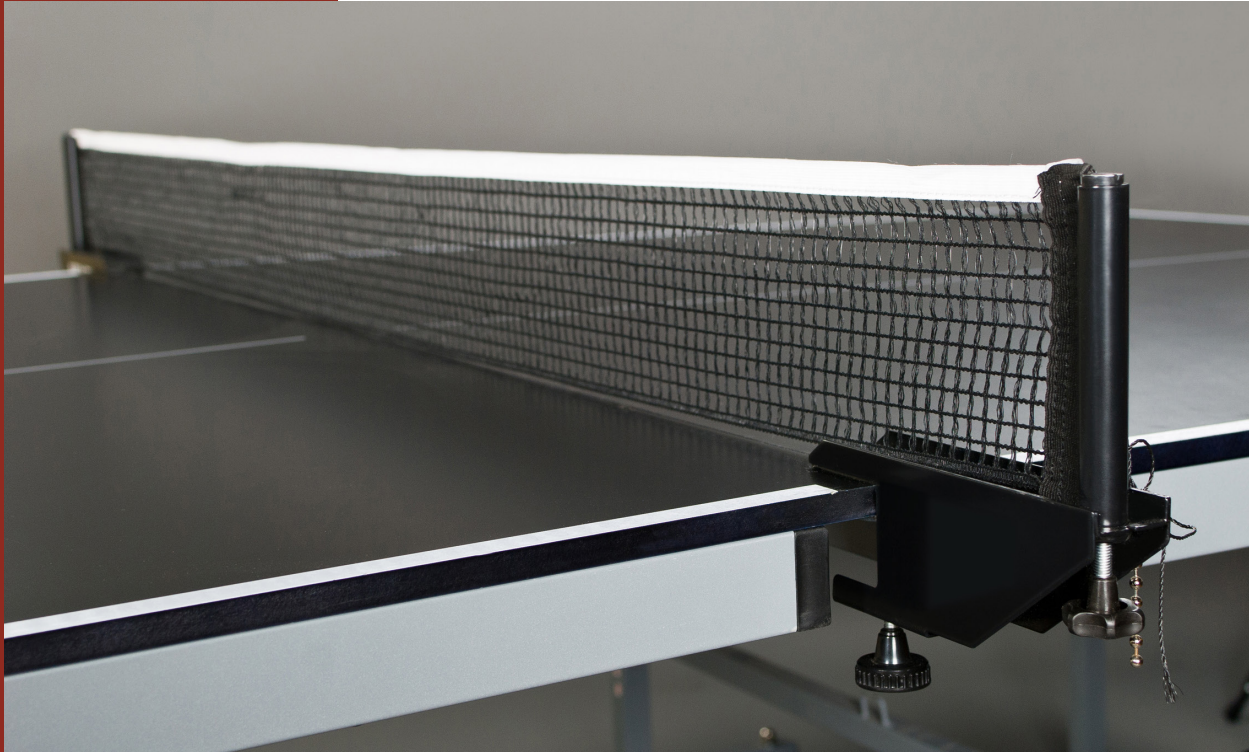

TABLE TENNIS

BOLT CLAMP AND NET

Legacy table tennis bolt clamp is constructed with a heavy-duty durable steel post. The clamp has a rubber backing to protect the tabletop and insure a tight fit when attached.