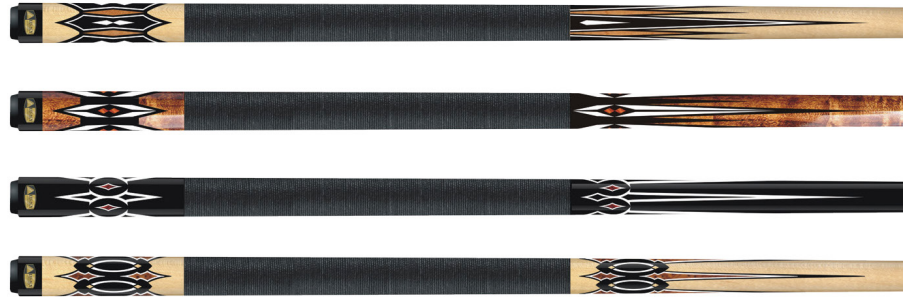

POOL TABLE

STERLING PLAY KIT

- I- Lifetime Warranty Poly-Resin Ball Set
- 4-57" two piece cues (with adjustable weights)
- I two piece bridge stick
- I professional bridge head
- I triangle heavy duty rack
- I nine ball heavy duty rack
- I eight cue deluxe rack
- I table brush
- I under rail brush
- I scuffer
- I instruction booklet

A perfect addition to any pool table, the Sterling accessory contains everything needed to get your game room ready for action, including tools to help maintain your gorgeous pool table throughout its life. Pool balls are made from poly-resin.