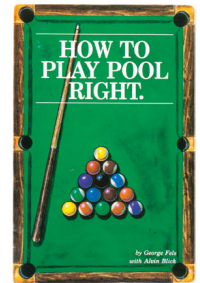

POOL TABLE

STERLING PLAY KIT

- I- Lifetime Warranty Poly-Resin Ball Set
- 4-57" two piece cues (with adjustable weights)
- I two piece bridge stick
- I professional bridge head
- I triangle heavy duty rack
- I nine ball heavy duty rack
- I eight cue deluxe rack
- I table brush
- I under rail brush
- I scuffer
- I instruction booklet

A perfect addition to any pool table, the Sterling accessory contains everything needed to get your game room ready for action, including tools to help maintain your gorgeous pool table throughout its life. Pool balls are made from poly-resin.