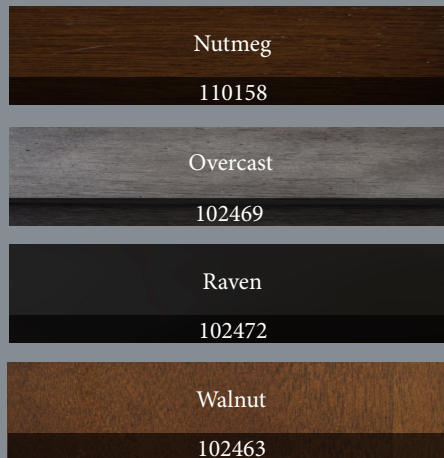

STERLING

GAS LIFT GAME CHAIR

Find comfort and style in the Legacy Sterling Game Chair. This game chair features both a modern and rustic look with a semi-exposed back, yet provides the comfort needed for a long night of cards with its generously cushioned faux leather seat. Heavy duty casters ensure the chair will function on all floor surfaces including thick carpet. The wheels have a neoprene “tire” on them to prevent scuffing of hard surfaces. The chair allows you to either lock it in the forward position or unlock for a slight tilt backwards.

- Swivel
- Solid Hardwood Construction
- All Hardware Is Assembled With Loctite
- Black Synthetic Leather Upholstery
- Matching Finishes to All Other Legacy Products

Assembled Dimensions:
22 1/2" x 22" x 36" - 39" @ 32 lbs
Floor To Seat: 17" - 20"

Shown in Nutmeg finish.

In addition, you can adjust the height of the chair using hydraulics. Seat height can vary from 17" to 20", arm height ranges from 22" to 25" and top of the chair ranges from 36" to 39". Available in multiple finishes. Truly a chair that can provide comfort for everyone.