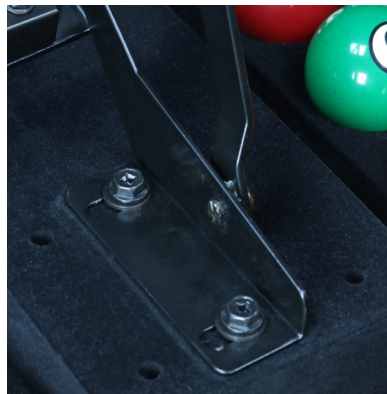

PERFECT DRAWER

Whether installing on a new table or adding to a table purchased in the past, Legacy's patented Perfect Drawer (USA patent no. US8177650) is the first and only attachable drawer made for storing all your billiard accessories uniquely and safely under your billiard table. Available in sizes made to fit virtually any seven, eight or nine-foot table, the Perfect Drawer is easy to install without any special tools. And when not in use, the Perfect Drawer is tucked neatly under your table, and out of sight.

Perfect Drawer Features

- New drawer fits all size billiard tables: 7', 8', or 9'
- Convenient and secure hidden storage
- Fits tables with or without center beams
- Stores up to five cues, with all billiard accessories
- Securely and safely store expensive Cues
- Patented hardware with air-lift technology
- Quality felt lining inside drawer
- Easy to install