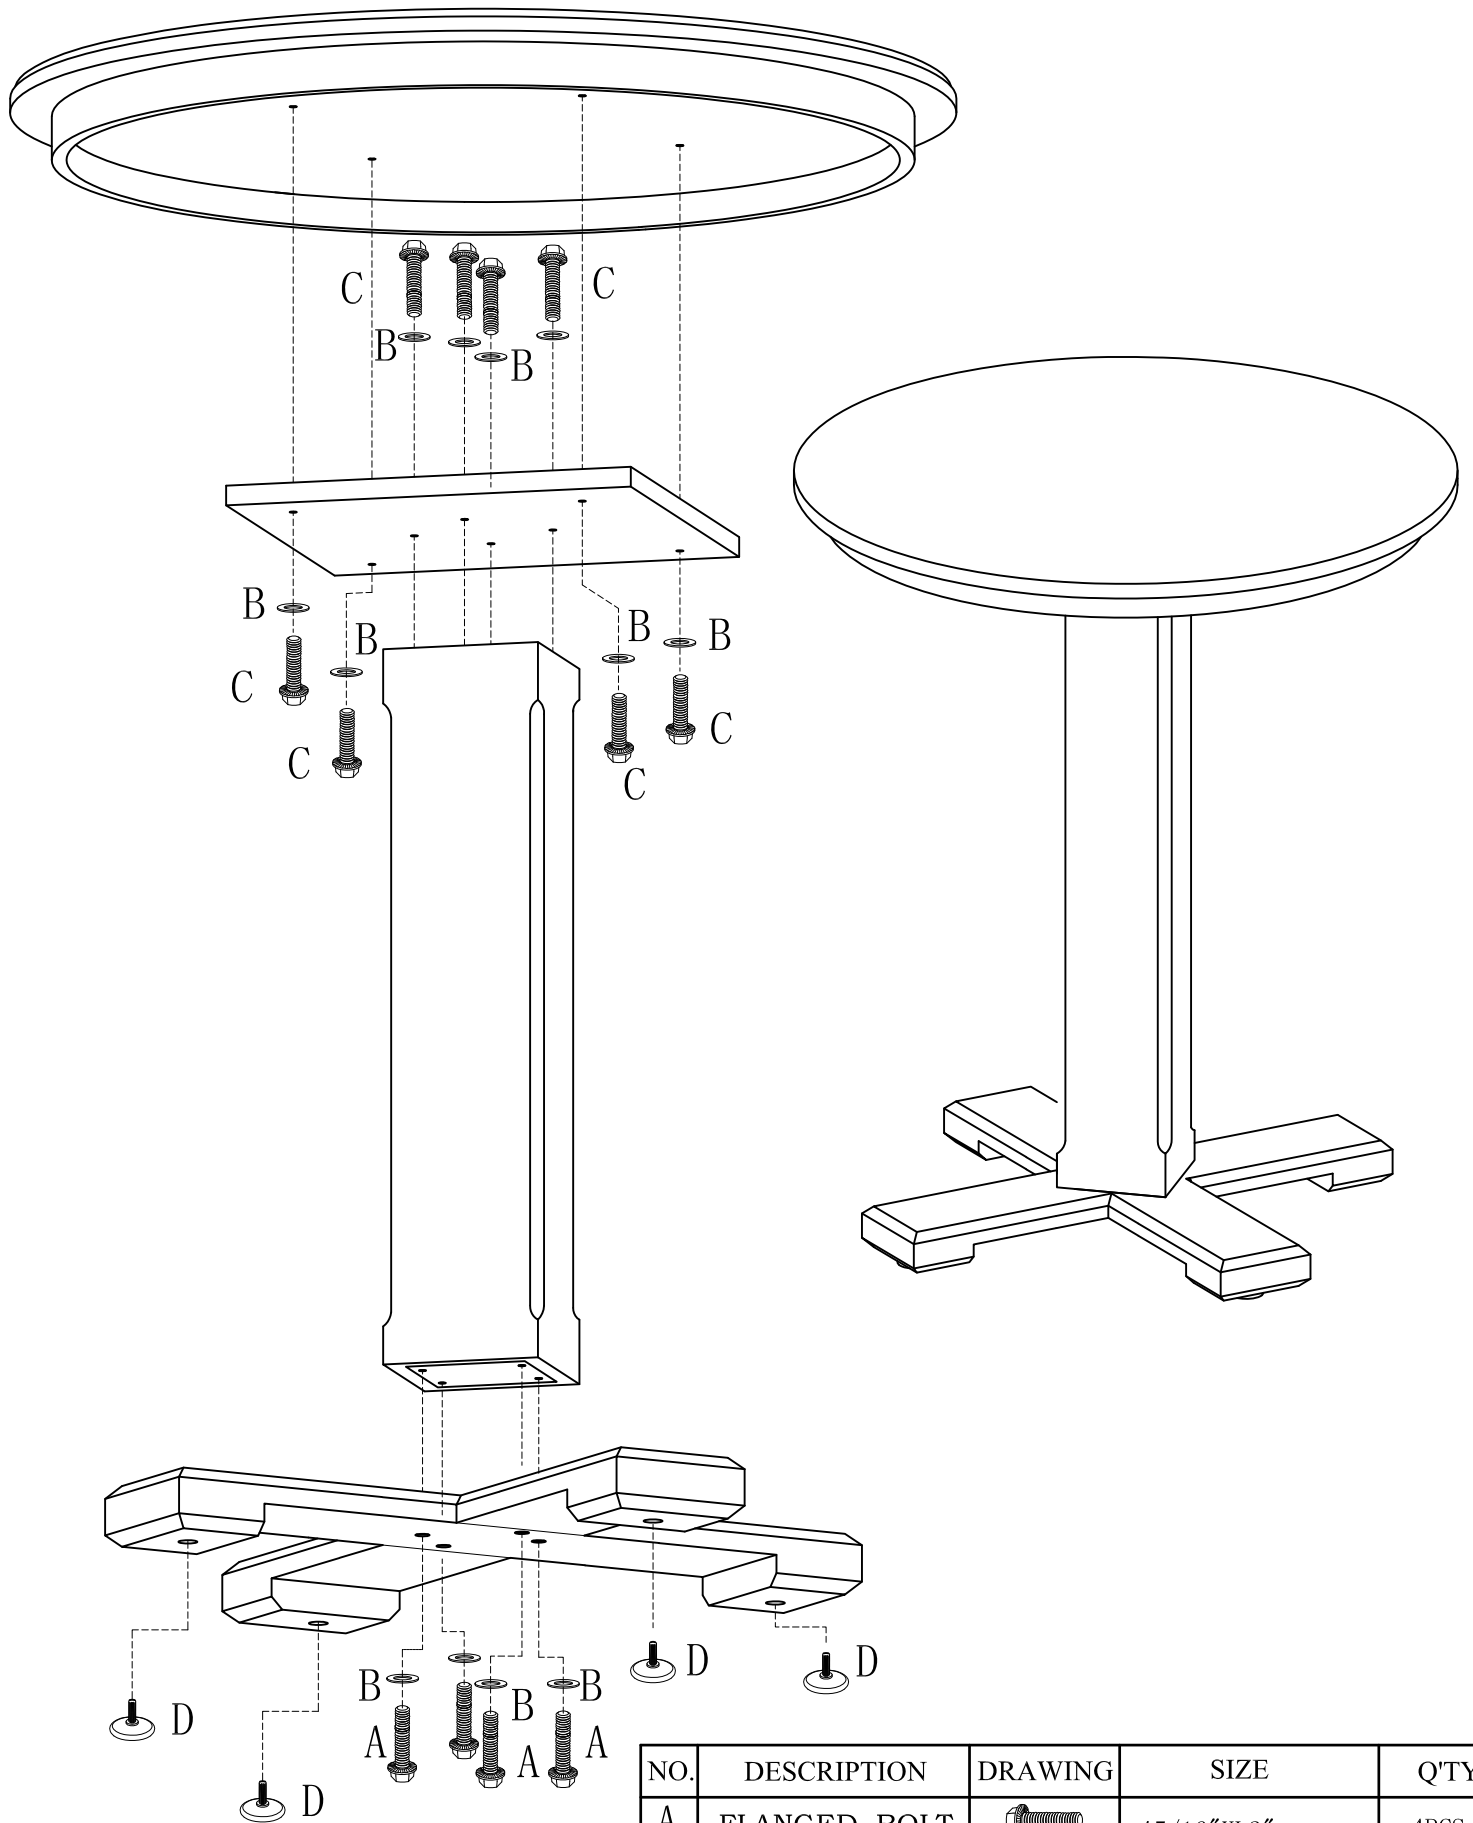

#HERITAGE PUB TABLE 42" ASSEMBLY

NO.	DESCRIPTION	DRAWING	SIZE	Q'TY
A	FLANGED BOLT		ϕ5/16"XL2"	4PCS
B	METAL WASHER		ϕ5/16"/ϕ7/8"	12PCS
C	FLANGED BOLT		ϕ5/16"XL1-1/4"	8PCS
D	ADJUSTABLE GLIDE		ϕ1/4" x 1" x 1-1/8*3/8" (H)	4PCS