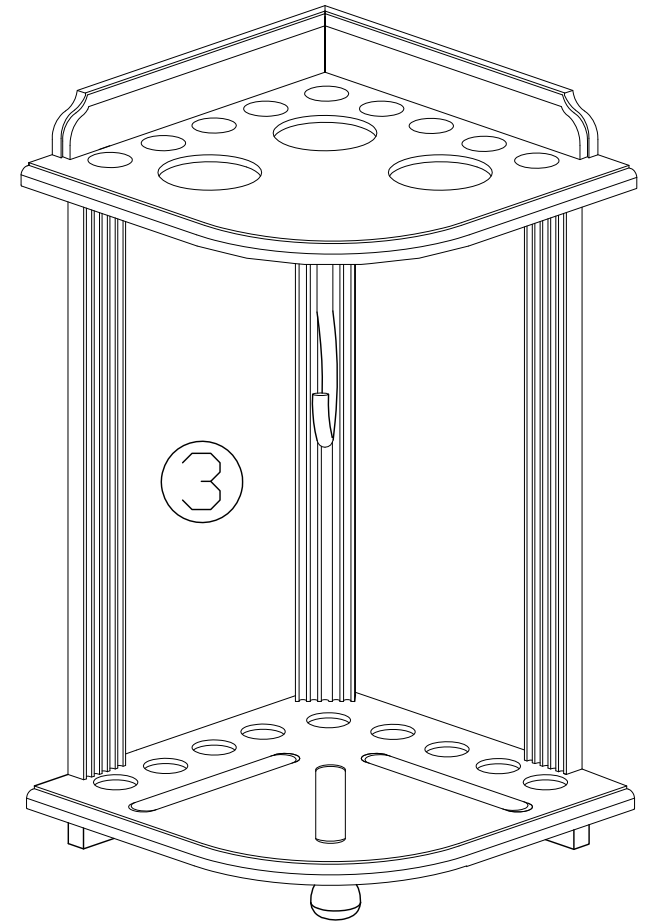

# HERITAGE CORNER CUE RACK ASSEMBLY

A		#6x1/2"	2 PCS
B		∅8mmX30mm	6 PCS
C			1 PCS