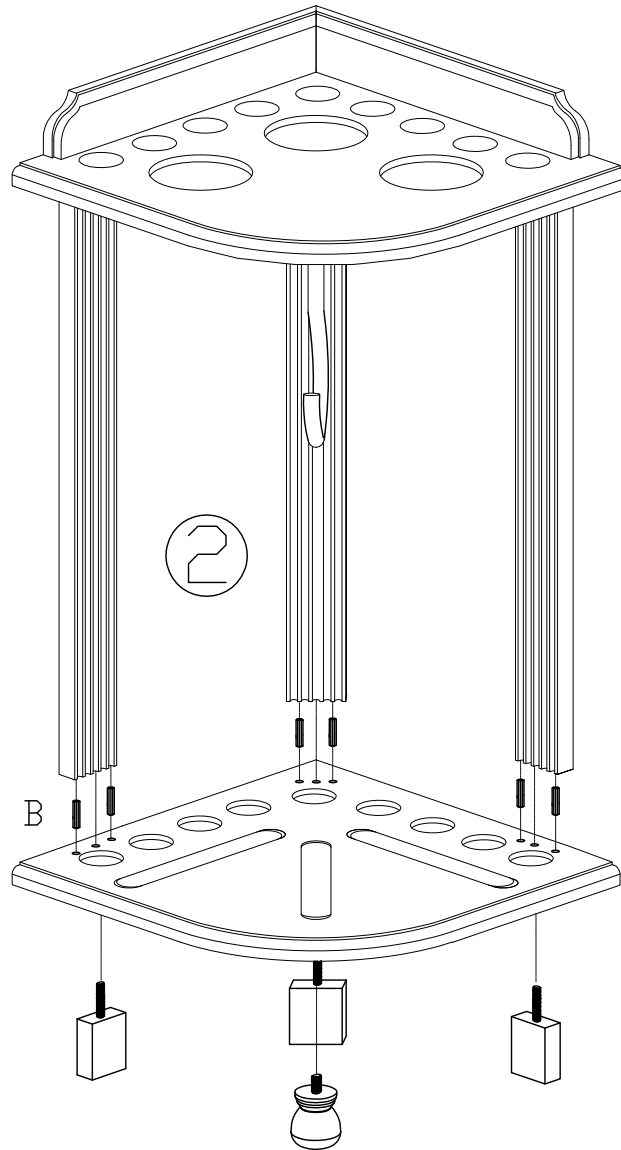

# HERITAGE CORNER CUE RACK ASSEMBLY

A		#6x1/2"	2 PCS
B		∅8mmX30mm	6 PCS
C			1 PCS