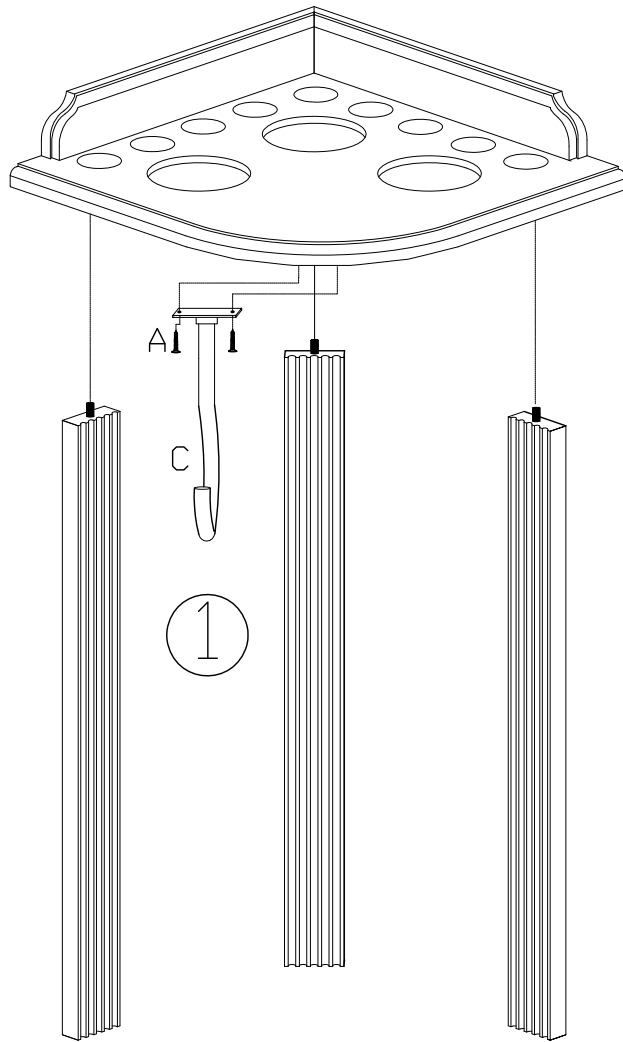

# HERITAGE CORNER CUE RACK ASSEMBLY

A		#6x1/2"	2 PCS
B		∅8mmX30mm	6 PCS
C			1 PCS