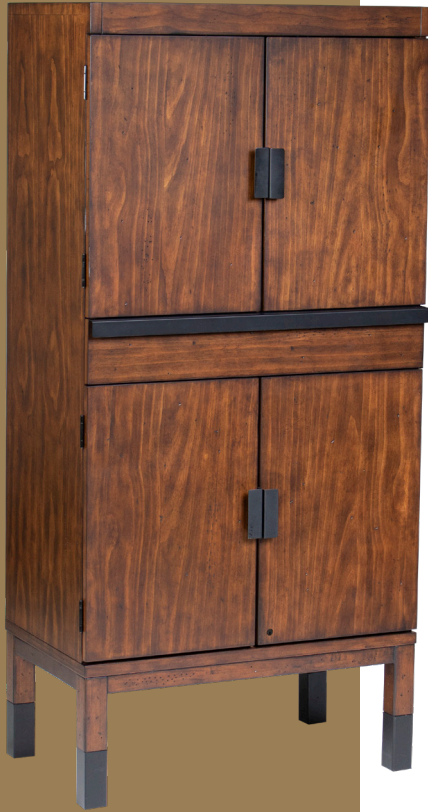

# HARPETH

## BAR CABINET

*Shown in Gunshot finish.*

- Solid Hardwood Construction
- Decorative Metal Accents
- All Hardware Is Assembled With Loctite
- Matching Finishes to All Other Legacy Products

Assembled Dimensions:  
30" x 18" x 64" @ 157 lbs

It's top and bottom cabinets provide plenty of storage for all your bar needs including a wine bottle storage area and hanging racks for stem glassware. The bottom cabinet has a key lock to secure the contents. There is a soft close drawer for those bar extras like openers and dice. What really makes this bar unique is the pull out shelf and LED lighting to provide that always needed space for mixing up the perfect cocktail. Modern design with multiple available rustic finishes makes this a bar that works in all styles of design. I'll take a double please.