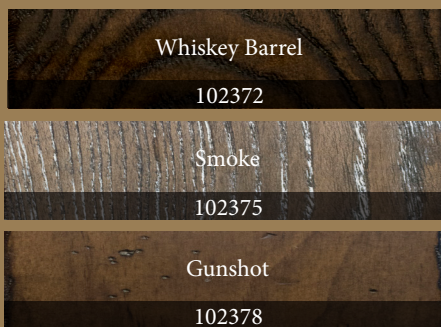

# Emory

2 IN 1 GAME TABLE

Take a seat around the Emory 2 in 1 Game Table. Whether you and the family are playing a board game or a high stakes poker game has broken out, this convertible table will be your solution for both. The table features a 2 in 1 top that can easily be flipped to exposed either the pie wedge designed flat dining side, or the poker table side with rubber matted drink and chip holders. The poker side center is covered with a leather patterned premium vinyl upholstery play surface for easy dealing of cards and can be removed if you wish to add a different color surface or material.

*Shown in Whiskey Barrel finish*

- Solid Hardwood Construction
- All Hardware Is Assembled With Loctite
- Matching Finishes to All Other Legacy Products

Assembled Dimensions:  
Diameter 54" x 27" @ 250 lbs