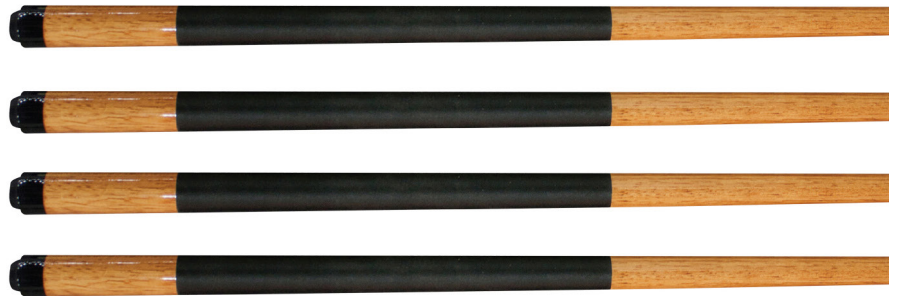

POOL TABLE

CLASSIC PLAY KIT

- 1- Lifetime Warranty Poly-Resin Ball Set
- 4- 57", two-Piece Cues
- 1- Two-Piece Bridge Stick
- 1- Professional Bridge head
- 1- Triangle Rack
- 1- 9-Ball Rack
- 1- Six Cue Roman Rack
- 1- Table Brush
- 1- Under Rail Brush
- 1- instructions booklet

Graphite

104910

A great starter kit for a new billiard table, the Classic Play Kit includes everything needed to start and maintain a seriously fun game room. A variety of accessories are included to get you up and running, including four 2-piece cues, a ball set, racks, instructional booklet, and more. Balls are made from poly-resin.