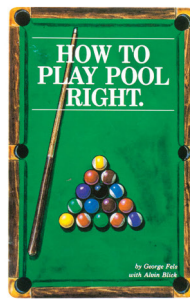

POOL TABLE

CLASSIC PLAY KIT

- 1- Lifetime Warranty Poly-Resin Ball Set
- 4- 57", two-Piece Cues
- 1- Two-Piece Bridge Stick
- 1- Professional Bridge head
- 1- Triangle Rack
- 1- 9-Ball Rack
- 1- Six Cue Roman Rack
- 1- Table Brush
- 1- Under Rail Brush
- 1- instructions booklet

Graphite

104910

A great starter kit for a new billiard table, the Classic Play Kit includes everything needed to start and maintain a seriously fun game room. A variety of accessories are included to get you up and running, including four 2-piece cues, a ball set, racks, instructional booklet, and more. Balls are made from poly-resin.