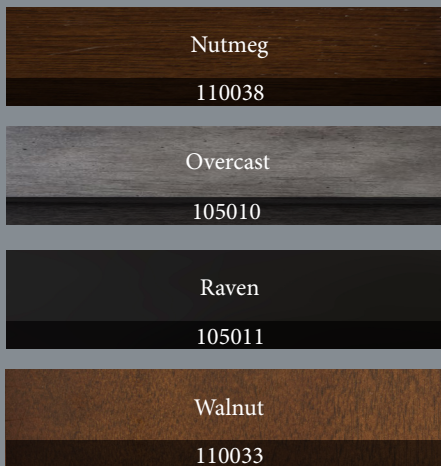

ARIA

FLOOR CUE RACK

The Aria Floor Cue Rack allows you to present your billiard accessories in style. There is not another cue rack out there that looks like this one. The Aria holds up to six fully assembled cues along with all your other table accessories. Add a modern flare to your game room with this cue rack. Available in multiple finishes.

- Store Up To 6 Cues
- Solid Hardwood Construction
- Decorative Metal Accents
- Storage For Racks and Accessories

Assembled Dimensions:
23 1/2" x 9 1/2" x 24" @ 23 lbs

Shown in Nutmeg finish.