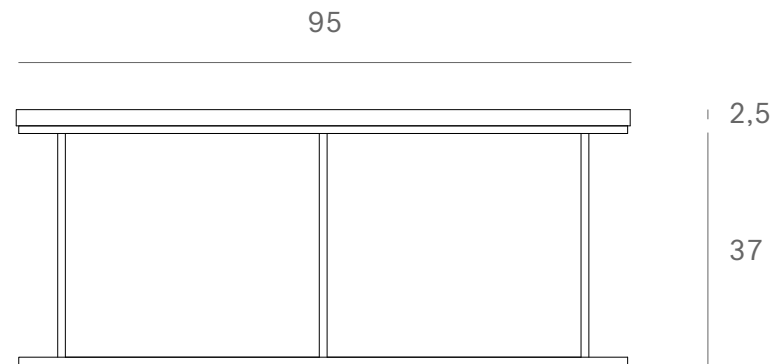

*Ethnicraft*

12236 - Teak Tabwa round nesting coffee table set - Dimensions (cm)

*Ethnicraft*

12236 - Teak Tabwa round nesting coffee table set - Dimensions (inches)