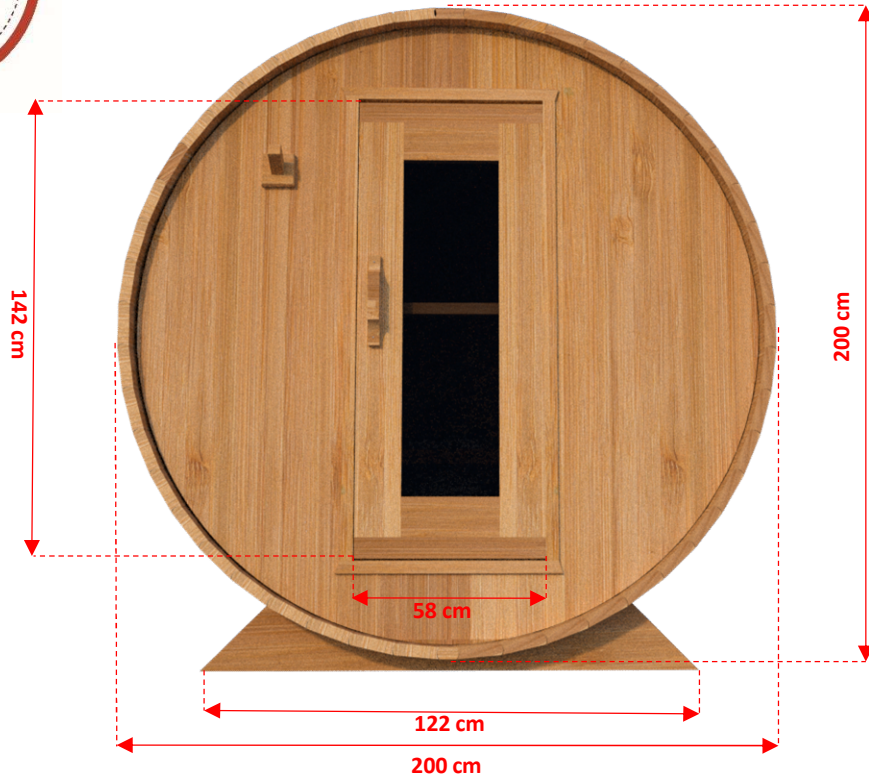

# CT Harmony CTC22W 2m x 2m White Cedar Barrel Sauna

# CT Harmony CTC22W 2m x 2m White Cedar Barrel Sauna

TC-01	46	201cm Standard Sauna Staves
TC-02	1	201cm Special Top Stave (Concave on both sides)
TC-03	1	201cm Special Bottom Stave (Convex on both sides)
TC-04	2	Barrel Cradles
TC-05	4	Half Moon Wall Sections with Bench Mount Brackets.
TC-06	1	Front Middle Wall Section + Pre-Hung Door
TC-07	1	Back Wall Section
TC-08	2	Pre Assembled Bench 180cm
TC-09	4	Bench Support Brackets
TC-10	1	Flat Floor (75cm x 180cm)
AB-01	3	Aluminum Sauna Bands
TR-01	1	Single Hook Towel Rack
DH-01	1	Outer Door Handle

Crate Size: 218cmx114cmx86cm  
86"x45"x34"