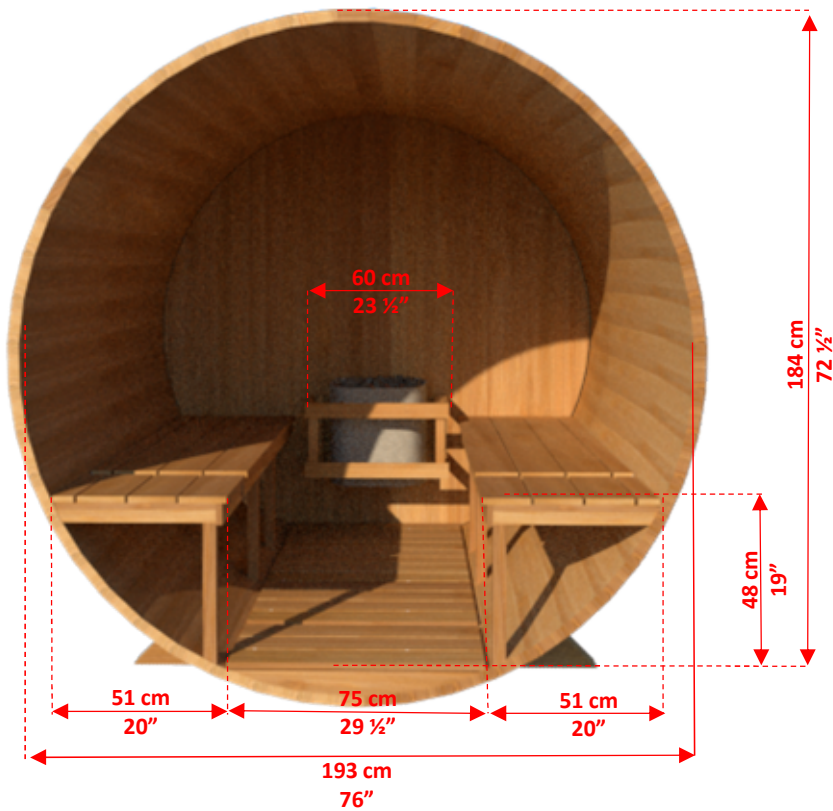

# CT Harmony CTC22W 2m x 2m White Cedar Barrel Sauna

# CT Harmony CTC22W 2m x 2m White Cedar Barrel Sauna

TC-01	46	201cm Standard Sauna Staves
TC-02	1	201cm Special Top Stave (Concave on both sides)
TC-03	1	201cm Special Bottom Stave (Convex on both sides)
TC-04	2	Barrel Cradles
TC-05	4	Half Moon Wall Sections with Bench Mount Brackets.
TC-06	1	Front Middle Wall Section + Pre-Hung Door
TC-07	1	Back Wall Section
TC-08	2	Pre Assembled Bench 180cm
TC-09	4	Bench Support Brackets
TC-10	1	Flat Floor (75cm x 180cm)
AB-01	3	Aluminum Sauna Bands
TR-01	1	Single Hook Towel Rack
DH-01	1	Outer Door Handle

Crate Size: 218cmx114cmx86cm  
86"x45"x34"