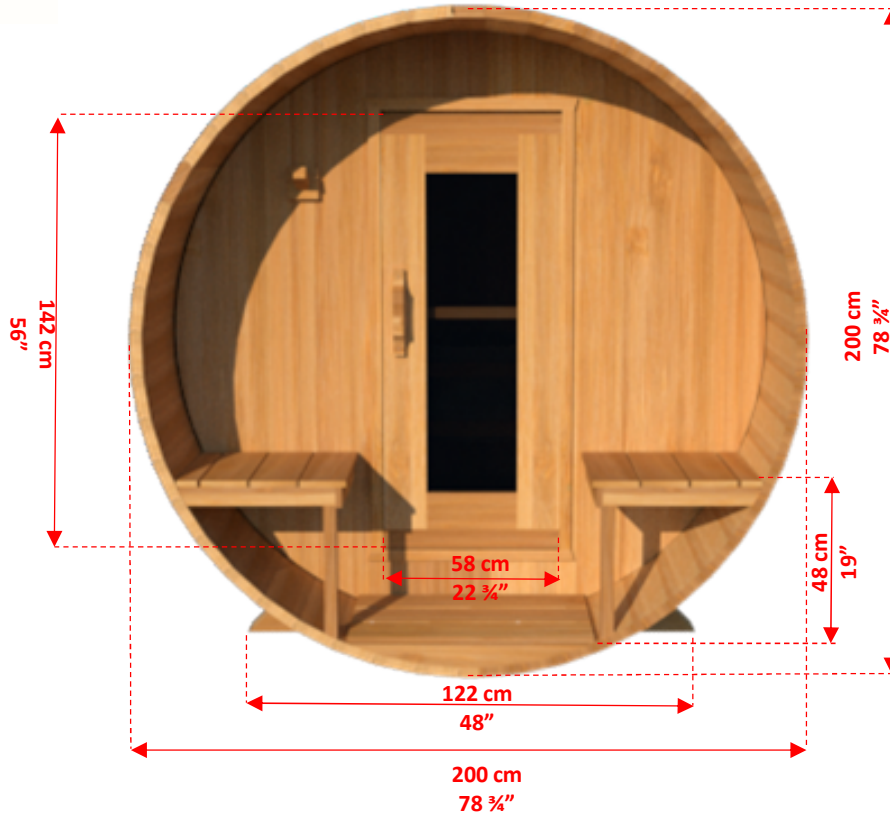

# CT Harmony CTC22W 2m x 2m White Cedar Barrel Sauna

Crate Size: 218cmx114cmx86cm  
86"x45"x34"