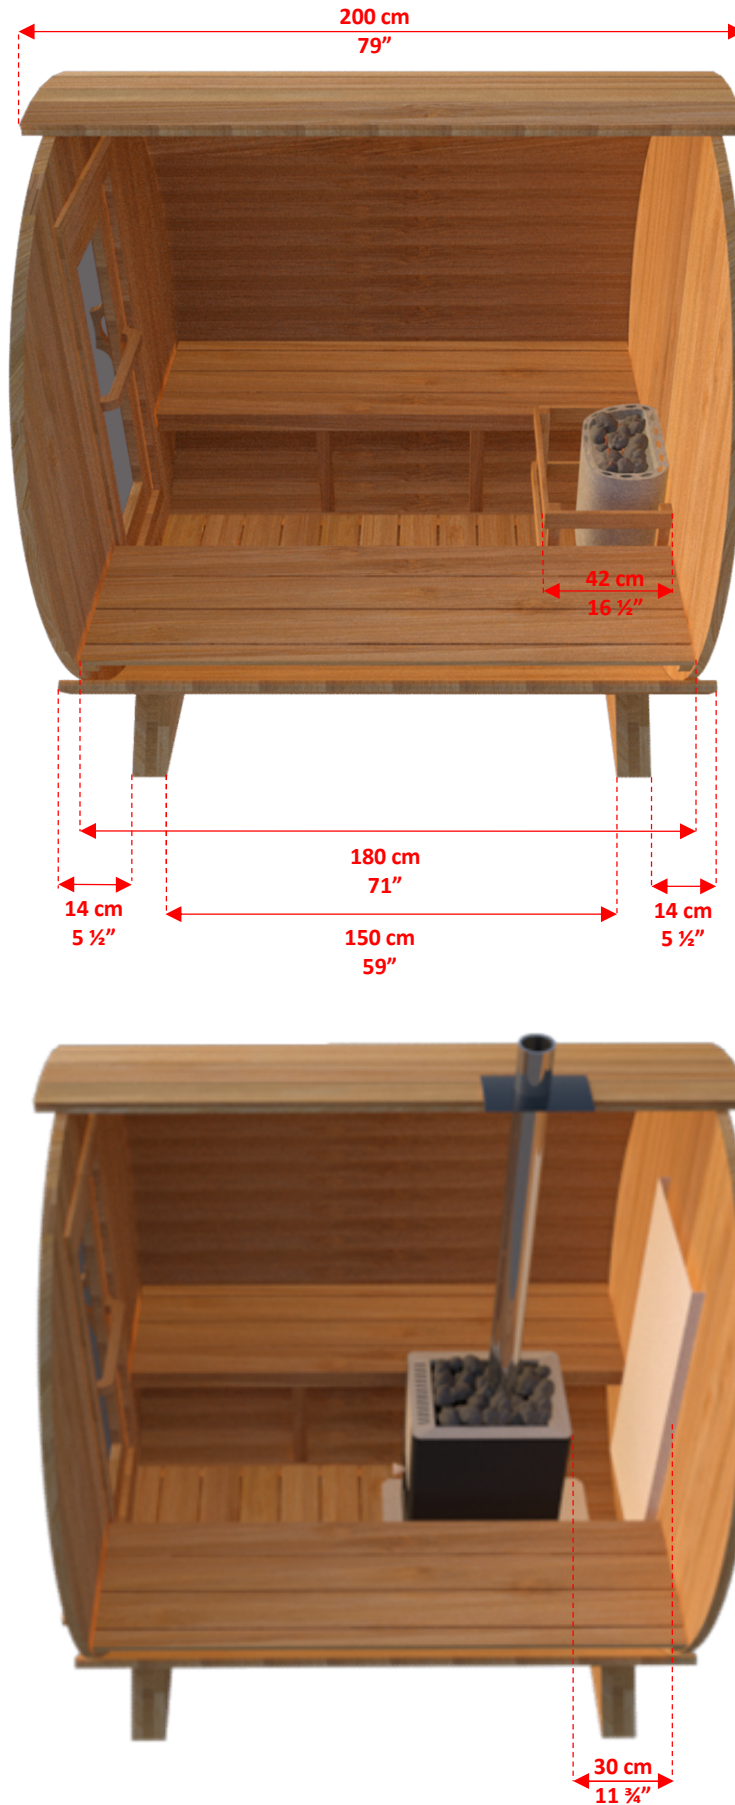

# CT Harmony CTC22W 2m x 2m White Cedar Barrel Sauna

# CT Harmony CTC22W 2m x 2m White Cedar Barrel Sauna

TC-01	46	201cm Standard Sauna Staves
TC-02	1	201cm Special Top Stave (Concave on both sides)
TC-03	1	201cm Special Bottom Stave (Convex on both sides)
TC-04	2	Barrel Cradles
TC-05	4	Half Moon Wall Sections with Bench Mount Brackets.
TC-06	1	Front Middle Wall Section + Pre-Hung Door
TC-07	1	Back Wall Section
TC-08	2	Pre Assembled Bench 180cm
TC-09	4	Bench Support Brackets
TC-10	1	Flat Floor (75cm x 180cm)
AB-01	3	Aluminum Sauna Bands
TR-01	1	Single Hook Towel Rack
DH-01	1	Outer Door Handle

Crate Size: 218cmx114cmx86cm  
86"x45"x34"