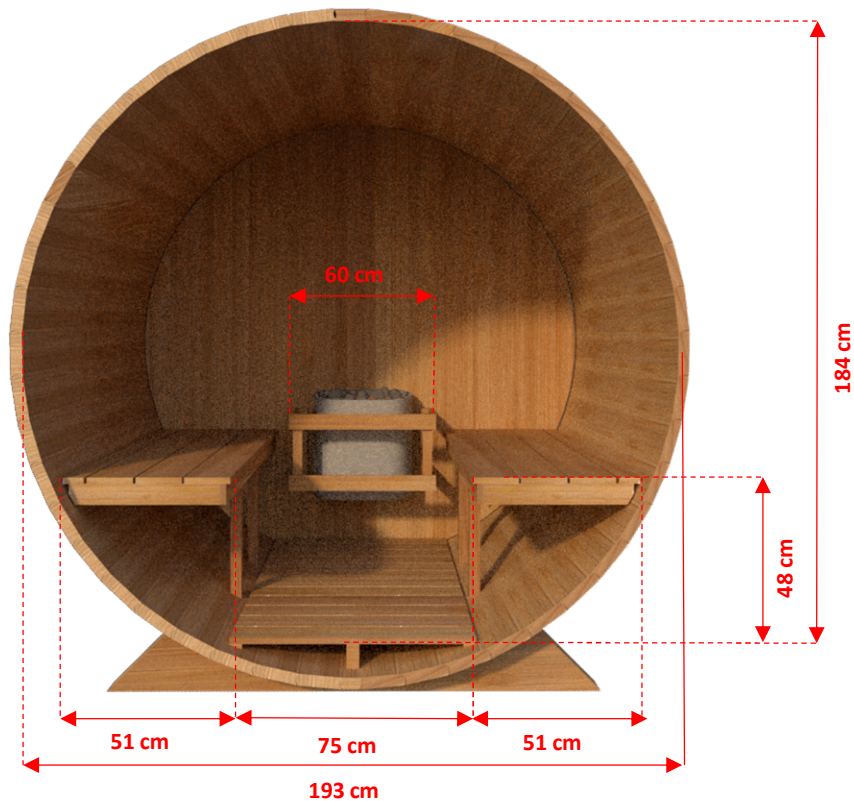

# CT Harmony CTC22W 2m x 2m White Cedar Barrel Sauna

# CT Harmony CTC22W 2m x 2m White Cedar Barrel Sauna

TC-01	46	201cm Standard Sauna Staves
TC-02	1	201cm Special Top Stave (Concave on both sides)
TC-03	1	201cm Special Bottom Stave (Convex on both sides)
TC-04	2	Barrel Cradles
TC-05	4	Half Moon Wall Sections with Bench Mount Brackets.
TC-06	1	Front Middle Wall Section + Pre-Hung Door
TC-07	1	Back Wall Section
TC-08	2	Pre Assembled Bench 180cm
TC-09	4	Bench Support Brackets
TC-10	1	Flat Floor (75cm x 180cm)
AB-01	3	Aluminum Sauna Bands
TR-01	1	Single Hook Towel Rack
DH-01	1	Outer Door Handle

Crate Size: 218cmx114cmx86cm  
86"x45"x34"