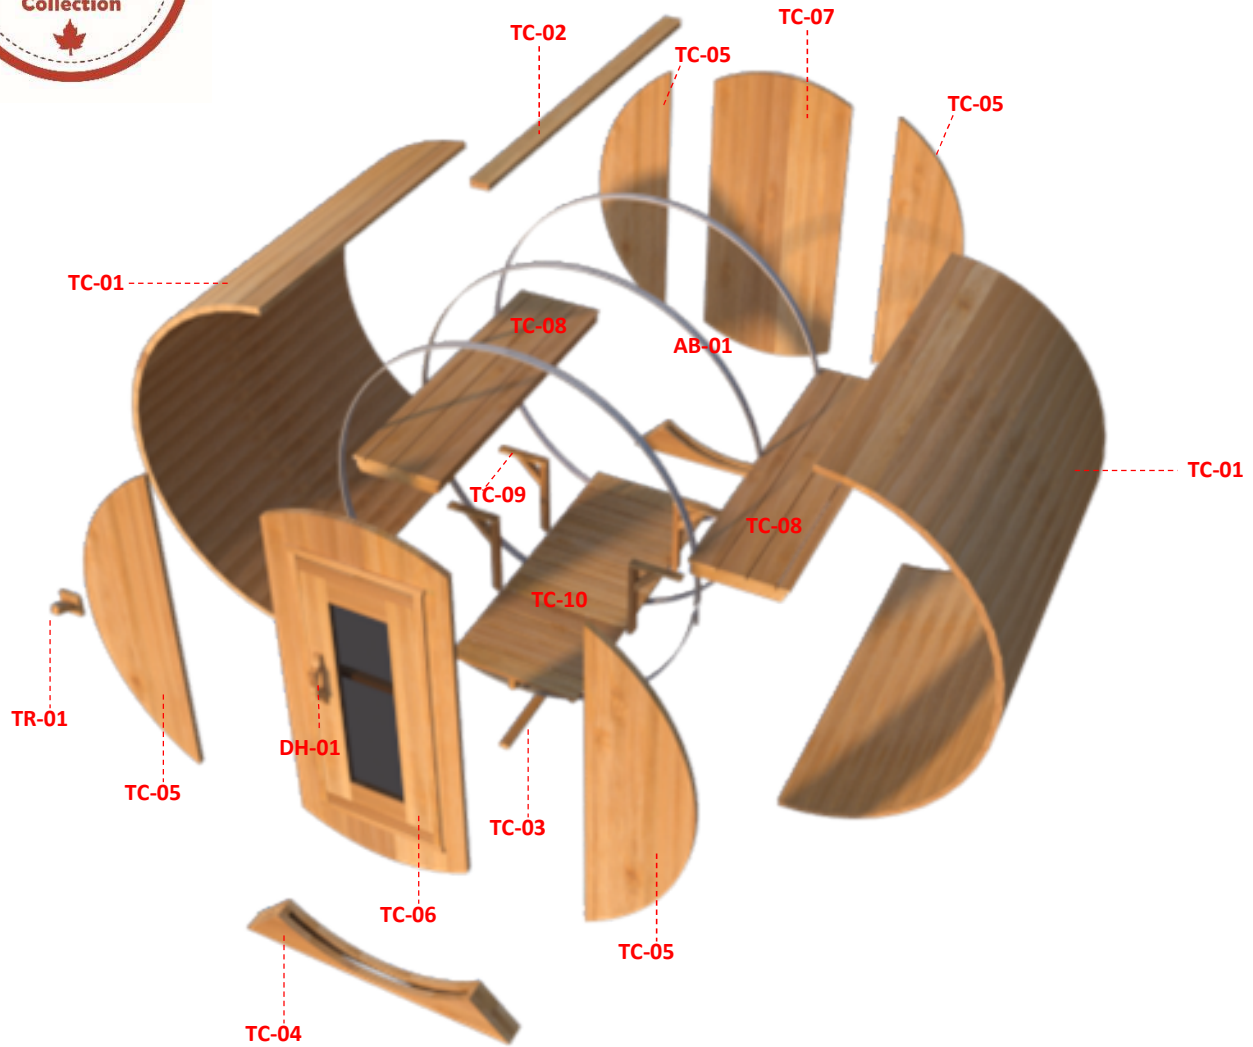

# CT Harmony CTC22W 2m x 2m White Cedar Barrel Sauna

# CT Harmony CTC22W 2m x 2m White Cedar Barrel Sauna

TC-01	46	201cm Standard Sauna Staves
TC-02	1	201cm Special Top Stave (Concave on both sides)
TC-03	1	201cm Special Bottom Stave (Convex on both sides)
TC-04	2	Barrel Cradles
TC-05	4	Half Moon Wall Sections with Bench Mount Brackets.
TC-06	1	Front Middle Wall Section + Pre-Hung Door
TC-07	1	Back Wall Section
TC-08	2	Pre Assembled Bench 180cm
TC-09	4	Bench Support Brackets
TC-10	1	Flat Floor (75cm x 180cm)
AB-01	3	Aluminum Sauna Bands
TR-01	1	Single Hook Towel Rack
DH-01	1	Outer Door Handle