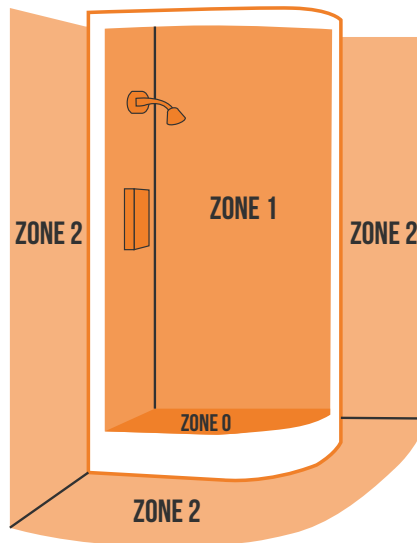

JEEVES WET-RATED KIT

2021.10

The Jeeves Wet-rated Kit is a UL certified upgrade kit that allows for the installation of any Jeeves towel warmer in a 'wet area.' These include but are not limited to above a bathtub, in a shower alcove or walk-in shower stall, or in a wet room. Following proper installation, the wet-rated kit ensures any Jeeves towel warmer is safe to use in these areas.

KIT RATED FOR ZONES 1 & 2

LIST PRICE:

US\$100

US\$150

INCLUDES ALL TAXES, DUTIES, AND FREIGHT

KIT INCLUDES:

COVER PLATE WITH GROMMET

L-TUBE