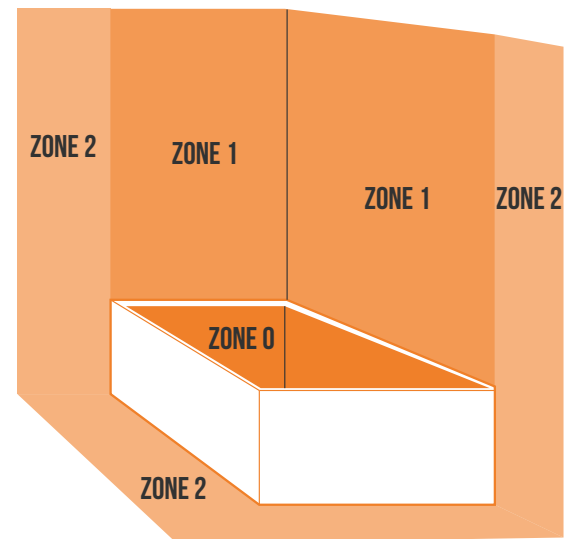

JEEVES WET-RATED KIT

2021.10

The Jeeves Wet-rated Kit is a UL certified upgrade kit that allows for the installation of any Jeeves towel warmer in a 'wet area.' These include but are not limited to above a bathtub, in a shower alcove or walk-in shower stall, or in a wet room. Following proper installation, the wet-rated kit ensures any Jeeves towel warmer is safe to use in these areas.

KIT RATED FOR ZONES 1 & 2

LIST PRICE:

US\$100

US\$150

INCLUDES ALL TAXES, DUTIES, AND FREIGHT

KIT INCLUDES:

COVER PLATE WITH GROMMET

L-TUBE