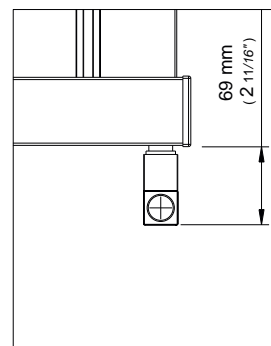

mm. **356**
inches **14**

RL143008
POSIZIONE ORIZZONTALE
horizontal position / position horizontale

RL143008 OR	watt	250
lucido / polished / poli	bibus	853
RS143008	watt	250
RS143008 OR	watt	250
lucido / polished / poli	bibus	853
satinato / brushed / satiné	bibus	853

ALTEZZA height hauteur	mm. 560	mm. 650	mm. 1080	mm. 1334	mm. 1506	mm. 1850	VOLTAGGIO voltage
	inches 22 1/16	inches 25 5/8	inches 42 1/2	inches 52 1/2	inches 59 1/4	inches 72 7/8	
LARGHEZZA width largeur							115v
inches 17 5/16	inches 17 5/16	inches 17 5/16	inches 17 5/16	inches 17 5/16	inches 17 5/16	inches 17 5/16	
	RL141012 watt 130 btus 443 lucido / polished / poli	RL141014 watt 148 btus 505 lucido / polished / poli	RL141022 watt 250 btus 853 lucido / polished / poli	RL141026 watt 296 btus 1009 lucido / polished / poli	RL141032 watt 330 btus 1125 lucido / polished / poli	RL141038 watt 400 btus 1364 lucido / polished / poli	
	RS141012 watt 130 btus 443 satinato / brushed / satiné	RS141014 watt 148 btus 505 satinato / brushed / satiné	RS141022 watt 250 btus 853 satinato / brushed / satiné	RS141026 watt 296 btus 1009 satinato / brushed / satiné	RS141032 watt 330 btus 1125 satinato / brushed / satiné	RS141038 watt 400 btus 1364 satinato / brushed / satiné	

L LARGHEZZA
width / largeur

H ALTEZZA
height / hauteur

I INTERASSE TUBI PER LA VERSIONE IDRAULICA
pipes' connections for the hydraulic version
connexions des tuyaux pour la version hydraulique

VERSIONE ELETTRICA / Electric version / Version électrique

Ingombro placchetta
a muro
Wall-plate dimensions
Dimensions de la plaque

Ingombro regolatore
di potenza
Digital heat controller
dimensions
Dimensions du regulateur de
puissance

VERSIONE IDRAULICA / Hydraulic version / Version hydraulique