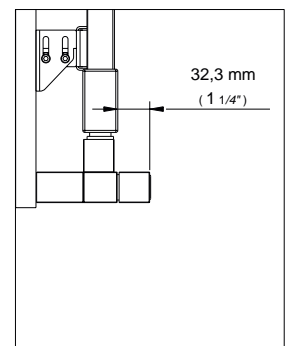

ALTEZZA height hauteur	mm. 560	mm. 650	mm. 1080	mm. 1334	mm. 1506	mm. 1850	VOLTAGGIO voltage
	inches 22 1/16	inches 25 5/8	inches 42 1/2	inches 52 1/2	inches 59 1/4	inches 72 7/8	
LARGHEZZA width largeur							115v
inches 17 5/16	inches 17 5/16	inches 17 5/16	inches 17 5/16	inches 17 5/16	inches 17 5/16	inches 17 5/16	
	RL141012 watt 130 btus 443 lucido / polished / poli	RL141014 watt 148 btus 505 lucido / polished / poli	RL141022 watt 250 btus 853 lucido / polished / poli	RL141026 watt 296 btus 1009 lucido / polished / poli	RL141032 watt 330 btus 1125 lucido / polished / poli	RL141038 watt 400 btus 1364 lucido / polished / poli	
	RS141012 watt 130 btus 443 satinato / brushed / satiné	RS141014 watt 148 btus 505 satinato / brushed / satiné	RS141022 watt 250 btus 853 satinato / brushed / satiné	RS141026 watt 296 btus 1009 satinato / brushed / satiné	RS141032 watt 330 btus 1125 satinato / brushed / satiné	RS141038 watt 400 btus 1364 satinato / brushed / satiné	

L LARGHEZZA
width / largeur

H ALTEZZA
height / hauteur

I INTERASSE TUBI PER LA VERSIONE IDRAULICA
pipes' connections for the hydraulic version
connexions des tuyaux pour la version hydraulique

VERSIONE ELETTRICA / Electric version / Version électrique

Ingombro placchetta
a muro
Wall-plate dimensions
Dimensions de la plaque

Ingombro regolatore
di potenza
Digital heat controller
dimensions
Dimensions du regulateur de
puissance

VERSIONE IDRAULICA / Hydraulic version / Version hydraulique

Ingombro valvola Cube
Valve Cube dimension
Dimension de la valve Cube

Ingombro frontale valvola
Cube
Valve Cube frontal dimension
Dimension frontale de la valve
Cube

Interasse opzionale
Optional connections
Connexion optionnelle