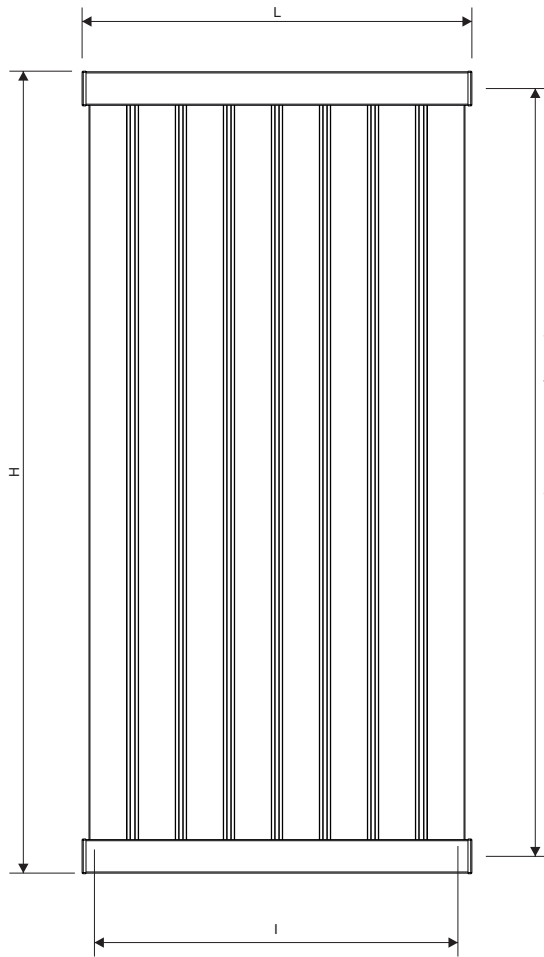

Interasse opzionale
Optional connections
Connexion optionnelle