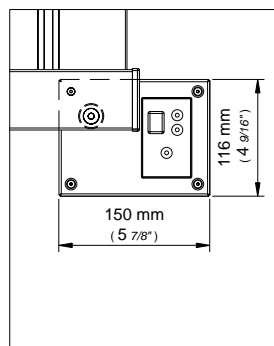

ALTEZZA
height
hauteur

mm. **1440**
inches **56 3/4**

mm. **1640**
inches **64 1/2**

mm. **1940**
inches **76 3/8**

LARGHEZZA
width
largeur

mm. **270**
inches **10 5/8**

RL143006
POSIZIONE ORIZZONTALE
horizontal position / position horizontale

ALTEZZA height hauteur	mm. 560	mm. 650	mm. 1080	mm. 1334	mm. 1506	mm. 1850	VOLTAGGIO voltage
	inches 22 1/16	inches 25 5/8	inches 42 1/2	inches 52 1/2	inches 59 1/4	inches 72 7/8	
LARGHEZZA width largeur							115v
inches 17 5/16	inches 17 5/16	inches 17 5/16	inches 17 5/16	inches 17 5/16	inches 17 5/16	inches 17 5/16	
	RL141012 watt 130 btus 443 lucido / polished / poli	RL141014 watt 148 btus 505 lucido / polished / poli	RL141022 watt 250 btus 853 lucido / polished / poli	RL141026 watt 296 btus 1009 lucido / polished / poli	RL141032 watt 330 btus 1125 lucido / polished / poli	RL141038 watt 400 btus 1364 lucido / polished / poli	
	RS141012 watt 130 btus 443 satinato / brushed / satiné	RS141014 watt 148 btus 505 satinato / brushed / satiné	RS141022 watt 250 btus 853 satinato / brushed / satiné	RS141026 watt 296 btus 1009 satinato / brushed / satiné	RS141032 watt 330 btus 1125 satinato / brushed / satiné	RS141038 watt 400 btus 1364 satinato / brushed / satiné	

L LARGHEZZA
width / largeur

H ALTEZZA
height / hauteur

I INTERASSE TUBI PER LA VERSIONE IDRAULICA
pipes' connections for the hydraulic version
connexions des tuyaux pour la version hydraulique

VERSIONE ELETTRICA / Electric version / Version électrique

Ingombro placchetta
a muro
Wall-plate dimensions
Dimensions de la plaque

Ingombro regolatore
di potenza
Digital heat controller
dimensions
Dimensions du regulateur de
puissance

VERSIONE IDRAULICA / Hydraulic version / Version hydraulique