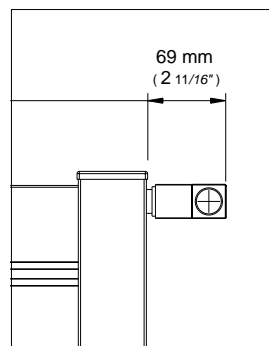

ALTEZZA height hauteur	mm. 560	mm. 650	mm. 1080	mm. 1334	mm. 1506	mm. 1850	VOLTAGGIO voltage
	inches 22 1/16	inches 25 5/8	inches 42 1/2	inches 52 1/2	inches 59 1/4	inches 72 7/8	
LARGHEZZA width largeur							115v
inches 17 5/16	inches 17 5/16	inches 17 5/16	inches 17 5/16	inches 17 5/16	inches 17 5/16	inches 17 5/16	
	RL141012 watt 130 btus 443 lucido / polished / poli	RL141014 watt 148 btus 505 lucido / polished / poli	RL141022 watt 250 btus 853 lucido / polished / poli	RL141026 watt 296 btus 1009 lucido / polished / poli	RL141032 watt 330 btus 1125 lucido / polished / poli	RL141038 watt 400 btus 1364 lucido / polished / poli	
	RS141012 watt 130 btus 443 satinato / brushed / satiné	RS141014 watt 148 btus 505 satinato / brushed / satiné	RS141022 watt 250 btus 853 satinato / brushed / satiné	RS141026 watt 296 btus 1009 satinato / brushed / satiné	RS141032 watt 330 btus 1125 satinato / brushed / satiné	RS141038 watt 400 btus 1364 satinato / brushed / satiné	

Ingombro con attacco corto
Measurements with short wall brackets
Mesurations avec attache court

Ingombro con attacco lungo
Measurements with long wall brackets
Mesurations avec attache long

L LARGHEZZA
width / largeur

H ALTEZZA
height / hauteur

I INTERASSE TUBI PER LA VERSIONE IDRAULICA
pipes'connections for the hydraulic version
connexions des tuyaux pour la version hydraulique

VERSIONE ELETTRICA / Electric version / Version électrique

Ingombro placchetta a muro
Wall-plate dimensions
Dimensions de la plaque

Ingombro regolatore di potenza
Digital heat controller dimensions
Dimensions du regulateur de puissance

VERSIONE IDRAULICA / Hydraulic version / Version hydraulique