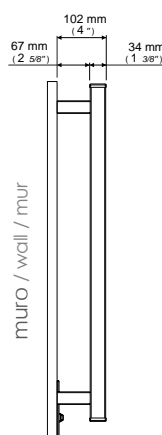

ALTEZZA height hauteur	mm. 560	mm. 650	mm. 1080	mm. 1334	mm. 1506	mm. 1850	VOLTAGGIO voltage
	inches 22 1/16	inches 25 5/8	inches 42 1/2	inches 52 1/2	inches 59 1/4	inches 72 7/8	
LARGHEZZA width largeur							115v
inches 17 5/16	inches 17 5/16	inches 17 5/16	inches 17 5/16	inches 17 5/16	inches 17 5/16	inches 17 5/16	
	RL141012 watt 130 btus 443 lucido / polished / poli	RL141014 watt 148 btus 505 lucido / polished / poli	RL141022 watt 250 btus 853 lucido / polished / poli	RL141026 watt 296 btus 1009 lucido / polished / poli	RL141032 watt 330 btus 1125 lucido / polished / poli	RL141038 watt 400 btus 1364 lucido / polished / poli	
	RS141012 watt 130 btus 443 satinato / brushed / satiné	RS141014 watt 148 btus 505 satinato / brushed / satiné	RS141022 watt 250 btus 853 satinato / brushed / satiné	RS141026 watt 296 btus 1009 satinato / brushed / satiné	RS141032 watt 330 btus 1125 satinato / brushed / satiné	RS141038 watt 400 btus 1364 satinato / brushed / satiné	

Ingombro placchetta
a muro
Wall-plate dimensions
Dimensions de la plaque

Ingombro regolatore
di potenza
Digital heat controller
dimensions
Dimensions du regulateur de
puissance

VERSIONE IDRAULICA / Hydraulic version / Version hydraulique

Ingombro valvola Cube
Valve Cube dimension
Dimension de la valve Cube

Ingombro frontale valvola
Cube
Valve Cube frontal dimension
Dimension frontale de la valve
Cube

Interasse opzionale
Optional connections
Connexion optionnelle

Ingombro con attacco corto
Measurements with short wall brackets
Mesurations avec attache court

Ingombro con attacco lungo
Measurements with long wall brackets
Mesurations avec attache long

L LARGHEZZA
width / largeur