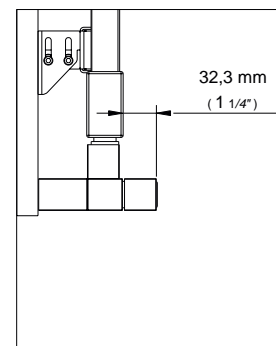

Ingombro frontale valvola Cube
Valve Cube frontal dimension
Dimension frontale de la valve Cube