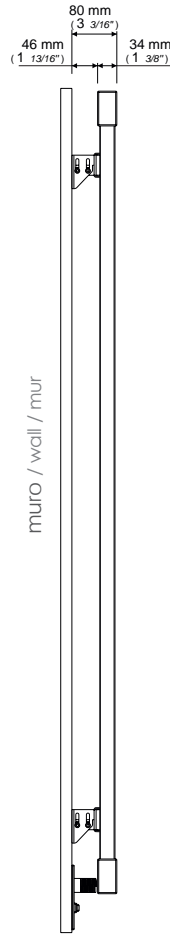

muro / wall / mur