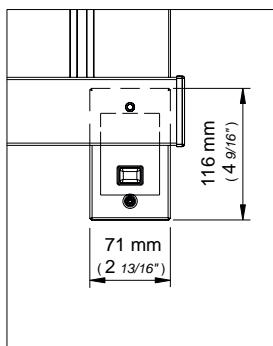

ALTEZZA height hauteur	mm. 560	mm. 650	mm. 1080	mm. 1334	mm. 1506	mm. 1850	VOLTAGGIO voltage
	inches 22 1/16	inches 25 5/8	inches 42 1/2	inches 52 1/2	inches 59 1/4	inches 72 7/8	
LARGHEZZA width largeur							115v
inches 17 5/16	inches 17 5/16	inches 17 5/16	inches 17 5/16	inches 17 5/16	inches 17 5/16	inches 17 5/16	
	RL141012 watt 130 btus 443 lucido / polished / poli	RL141014 watt 148 btus 505 lucido / polished / poli	RL141022 watt 250 btus 853 lucido / polished / poli	RL141026 watt 296 btus 1009 lucido / polished / poli	RL141032 watt 330 btus 1125 lucido / polished / poli	RL141038 watt 400 btus 1364 lucido / polished / poli	
	RS141012 watt 130 btus 443 satinato / brushed / satiné	RS141014 watt 148 btus 505 satinato / brushed / satiné	RS141022 watt 250 btus 853 satinato / brushed / satiné	RS141026 watt 296 btus 1009 satinato / brushed / satiné	RS141032 watt 330 btus 1125 satinato / brushed / satiné	RS141038 watt 400 btus 1364 satinato / brushed / satiné	

Interasse opzionale
Optional connections
Connexion optionnelle

muro / wall / mur

muro / wall / mur

Ingombro con attacco corto
Measurements with short wall brackets
Mesurations avec attache court

Ingombro con attacco lungo
Measurements with long wall brackets
Mesurations avec attache long

L LARGHEZZA
width / largeur

H ALTEZZA
height / hauteur

I INTERASSE TUBI PER LA VERSIONE IDRAULICA
pipes' connections for the hydraulic version
connexions des tuyaux pour la version hydraulique

VERSIONE ELETTRICA / Electric version / Version électrique

Ingombro placchetta
a muro
Wall-plate dimensions
Dimensions de la plaque

Ingombro regolatore
di potenza
Digital heat controller
dimensions
Dimensions du regulateur de
puissance

VERSIONE IDRAULICA / Hydraulic version / Version hydraulique