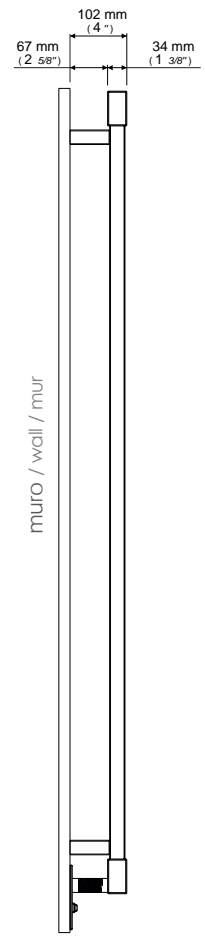

muro / wall / mur

Ingombro con attacco corto
Measurements with short wall brackets
Mesurations avec attache court

Ingombro con attacco lungo
Measurements with long wall brackets
Mesurations avec attache long

L LARGHEZZA
width / largeur

H ALTEZZA
height / hauteur

I INTERASSE TUBI PER LA VERSIONE IDRAULICA
pipes' connections for the hydraulic version
connexions des tuyaux pour la version hydraulique