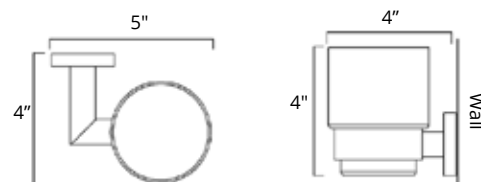

Chrome	Brushed Nickel	Matte Black
V63513 $67	V63514 $74	V63515 $79

Glass Tumbler
Gobelet en verre

Chrome	Brushed Nickel	Matte Black
V63553 $67	V63554 $73	V63555 $79