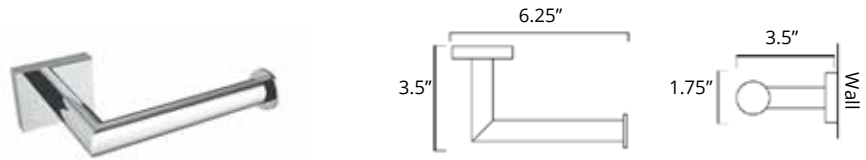

Crater

Toilet Paper Holder
Porte-papier hygiénique

Chrome	Brushed Nickel	Matte Black
V62013 $59	V62014 $64	V62015 $69