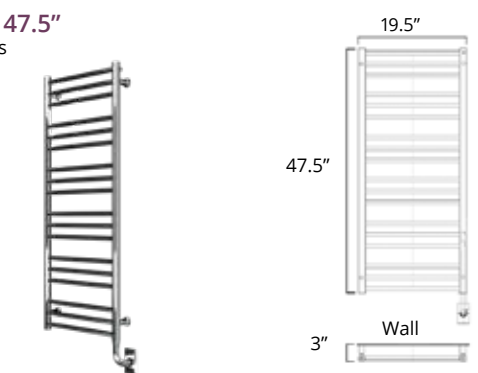

New

	Matte White	Chrome	Brushed Nickel	Matte Black	Polished Nickel
Hydronic Hydronique	H4302 $1839	H4303 $1549	H4304 $1819	H4305 $1839	H4306 $2049
Plug In Avec Prise de courant	E4302 $1989	E4303 $1699	E4304 $1969	E4305 $1989	E4306 $2199
Hardwired Filage encastré mural	W4302 $2089	W4303 $1799	W4304 $2069	W4305 $2089	W4306 $2299