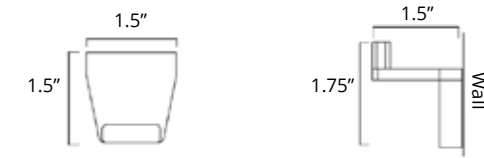

Ash

Chrome Brushed Nickel Matte Black

V61013 **$59** V61014 **$64** V61015 **$69**

Chrome Brushed Nickel Matte Black

V61023 **$59** V61024 **$64** V61025 **$69**

Chrome Brushed Nickel Matte Black

V61123 **$86** V61124 **$102** V61125 **$118**

Chrome Brushed Nickel Matte Black

V61133 **$96** V61134 **$112** V61135 **$129**

Chrome Brushed Nickel Matte Black

V61153 **$107** V61154 **$123** V61155 **$139**

Chrome Brushed Nickel Matte Black

V61163 **$129** V61164 **$145** V61165 **$161**

Ash

Chrome Brushed Nickel Matte Black

V61213 **$37** V61214 **$39** V61215 **$42**

Chrome Brushed Nickel Matte Black

V61223 **$48** V61224 **$51** V61225 **$54**

Chrome Brushed Nickel Matte Black

V61313 **$67** V61314 **$73** V61315 **$78**

Chrome Brushed Nickel Matte Black

V61763 **$107** V61764 **$123** V61765 **$139**