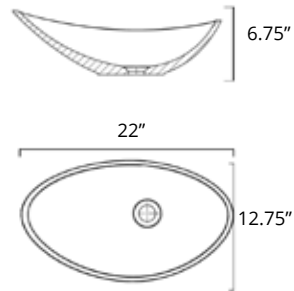

CALMA®

Cavalli

W x D x H
L x P x T
12.75" x 22.25" x 6.75"

Height from Countertop
Hauteur du comptoir
6.75"

Code

B8711

Price

$629