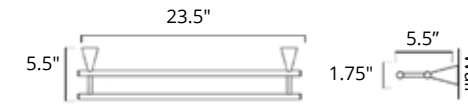

24" Double Towel Bar
Porte-serviettes double 24"