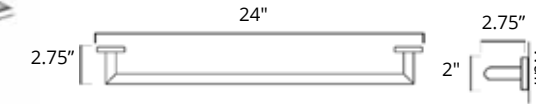

Summit

24" Towel Bar
Porte-serviettes 24"

Chrome Brushed Nickel Matte Black

V63153 **$96** V63154 **$116** V63155 **$137**