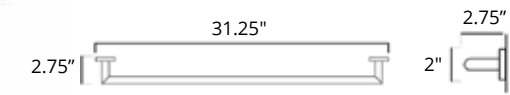

# Summit

**24" Towel Bar**  
Porte-serviettes 24"

Chrome Brushed Nickel Matte Black

V63153 **\$96** V63154 **\$116** V63155 **\$137**

**30" Double Towel Bar**  
Porte-serviettes double 30"

Chrome Brushed Nickel Matte Black