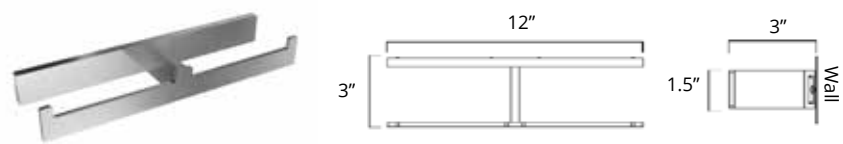

Chrome	Brushed Nickel	Matte Black	Gold
V1043 $139	V1044 $149	V1045 $169	V1040-BGD V1040-BGL $199