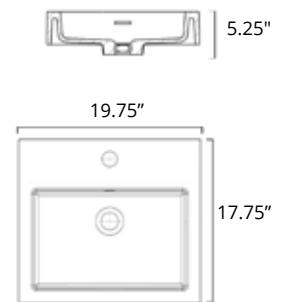

Vivaldi Plus

	Code	Price
W x D x H L x P x T 19.75" x 17.75" x 5.25"	B9921	$569
Height from Countertop Hauteur du comptoir 4.2"		

Back of sink is finished.