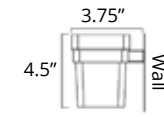

Wall-Mounted Toilet Brush Brosse de toilette murale