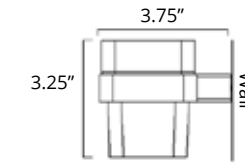

Cinder

Glass Tumbler Gobelet en verre