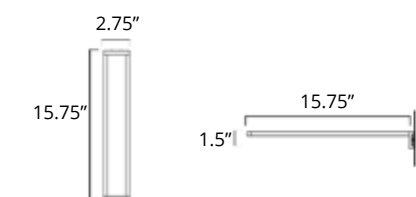

Chrome	Brushed Nickel	Matte Black	Golds
V5433 $85	V5434 $102	V5435 $107	-