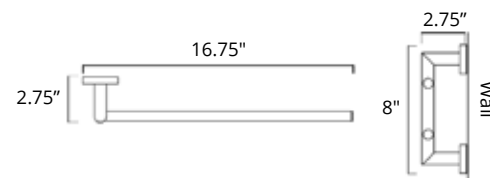

Crater

Swivelling Towel Bar Porte-serviettes pivotant