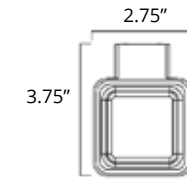

Cinder

Glass Tumbler Gobelet en verre