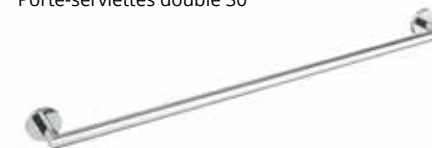

# Summit

**24" Towel Bar**  
Porte-serviettes 24"

Chrome Brushed Nickel Matte Black

V63153 **\$96** V63154 **\$116** V63155 **\$137**

**30" Double Towel Bar**  
Porte-serviettes double 30"

Chrome Brushed Nickel Matte Black