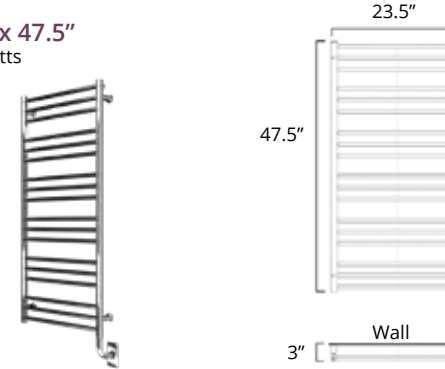

35.5" x 19"
150 Watts

23.5" x 47.5"
300 Watts

New

	Matte White	Chrome	Brushed Nickel	Matte Black	Polished Nickel
Hydronic Hydronique	H4402 $1919	H4403 $1649	H4404 $1929	H4405 $1919	H4406 $2159
Plug In Avec Prise de courant	E4402 $2069	E4403 $1799	E4404 $2079	E4405 $2069	E4406 $2309
Hardwired Filage encastré mural	W4402 $2169	W4403 $1899	W4404 $2179	W4405 $2169	W4406 $2409