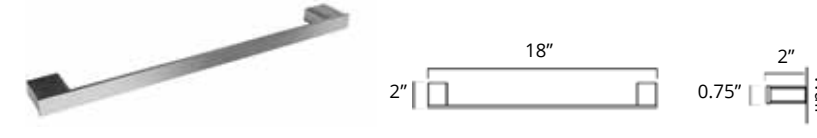

Cinder

18" Towel Bar
Porte-serviettes 18"

Chrome	Brushed Nickel	Matte Black	Golds
V3133 $79	V3134 $86	V3135 $97	V3130-BGD V3130-BDL $149