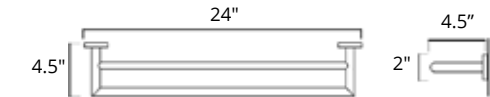

24" Double Towel Bar
Porte-serviettes double 24"

Chrome Brushed Nickel Matte Black

V63183 **$149** V63184 **$159** V63185 **$172**