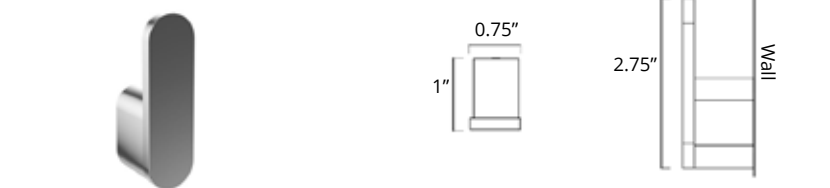

Towel Hook
Crochet à serviette

Chrome	Brushed Nickel	Matte Black	Golds
V4213 $29	V4214 $32	V4215 $35	V4210-BGD V4210-BGL $64