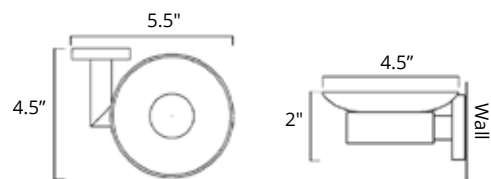

Summit

Chrome	Brushed Nickel	Matte Black
V63313 $69	V63314 $79	V63315 $86

Chrome	Brushed Nickel	Matte Black
V63323 $56	V63324 $62	V63325 $67

Chrome	Brushed Nickel	Matte Black
V63453 $139	V63454 $149	V63455 $161

Glass Soap Dish
Porte-savon en verre

Chrome	Brushed Nickel	Matte Black
V63513 $67	V63514 $74	V63515 $79

Chrome	Brushed Nickel	Matte Black
V63553 $67	V63554 $73	V63555 $79

Chrome	Brushed Nickel	Matte Black
V63563 $94	V63564 $101	V63565 $107

Summit

Chrome	Brushed Nickel	Matte Black
V63593 $85	V63594 $91	V63595 $96

Chrome	Brushed Nickel	Matte Black
V63613 $96	V63614 $102	V63615 $107

Chrome	Brushed Nickel	Matte Black
V63723 $237	V63724 $258	V63725 $279

Chrome	Brushed Nickel	Matte Black
V63763 $96	V63764 $106	V63765 $117

Replacement Toilet Brush
Brosse de toilette de remplacement

Code	Image	Dimensions
V1612B $32		3.5 inch diameter