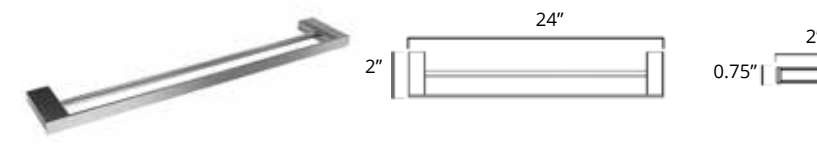

24" Double Towel Bar
Porte-serviettes double 24"

Chrome	Brushed Nickel	Matte Black	Golds
V3183 $145	V3184 $151	V3185 $161	-