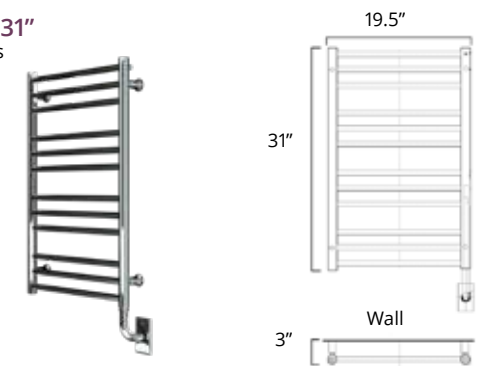

23.5" x 31"
150 Watts

New

	Matte White	Chrome	Brushed Nickel	Matte Black	Polished Nickel
Hydronic Hydronique	H4102 $1469	H4103 $1179	H4104 $1389	H4105 $1469	H4106 $1619
Plug In Avec Prise de courant	E4102 $1619	E4103 $1329	E4104 $1539	E4105 $1619	E4106 $1769
Hardwired Filage encastré mural	W4102 $1719	W4103 $1429	W4104 $1639	W4105 $1719	W4106 $1869