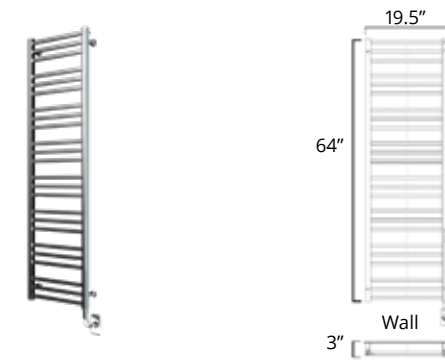

23.5" x 64"
300 Watts

19.5" x 64"
300 Watts

	Chrome	Brushed Nickel	Matte Black	Polished Nickel
Hydronic Hydronique	H3703 $2279	H3704 $2669	H3705 $2549	H3706 $3149
Plug In Avec Prise de courant	E3703 $2429	E3704 $2819	E3705 $2699	E3706 $3299
Hardwired Filage encastré mural	W3703 $2529	W3704 $2919	W3705 $2799	W3706 $3399