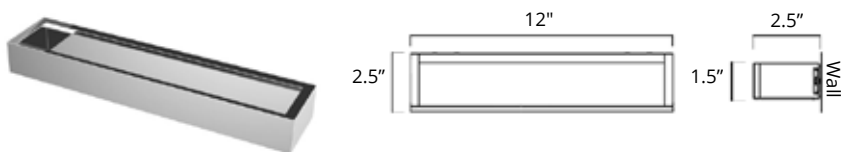

## 12" Towel Bar

Porte-serviettes 12"

Chrome	Brushed Nickel	Matte Black	Gold
V1123 \$139	V1124 \$149	V1125 \$169	V1120-BGD V1120-BGL \$239