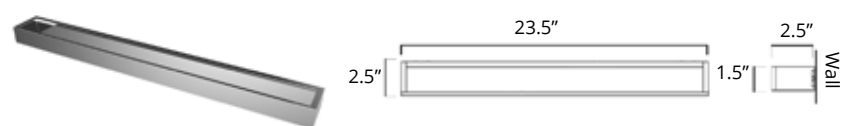

24" Towel Bar

Porte-serviettes 24"

Chrome	Brushed Nickel	Matte Black	Gold
V1153 $209	V1154 $219	V1155 $239	V1150-BGD V1150-BGL $329