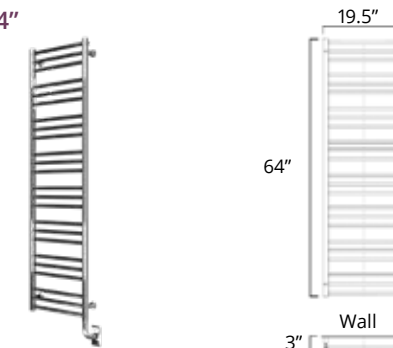

23.5" x 64"
300 Watts

New

	Matte White	Chrome	Brushed Nickel	Matte Black	Polished Nickel
Hydronic Hydronique	H4702 $2149	H4703 $1889	H4704 $2649	H4705 $2149	H4706 $2879
Plug In Avec Prise de courant	E4702 $2299	E4703 $2039	E4704 $2799	E4705 $2299	E4706 $3029
Hardwired Filage encastré mural	W4702 $2399	W4703 $2139	W4704 $2899	W4705 $2399	W4706 $3129