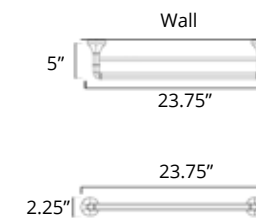

Magma

24" Double Towel Bar
Porte-serviettes double 24"

Chrome Brushed Nickel

V2183
$149

V2184
$159