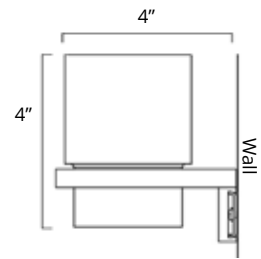

Erupt

Chrome	Brushed Nickel	Matte Black	Golds
V1513 $86	V1514 $96	V1515 $107	-

Chrome	Brushed Nickel	Matte Black	Golds
V1523 $75	V1524 $85	V1525 $96	-

Chrome	Brushed Nickel	Matte Black	Golds
V1553 $75	V1554 $85	V1555 $96	-

Chrome	Brushed Nickel	Matte Black	Golds
V1613 $129	V1614 $139	V1615 $149	-

Code
V161B $32

Erupt