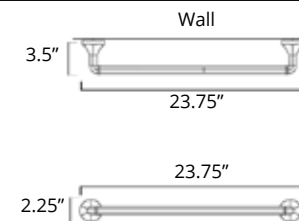

24" Towel Bar
Porte-serviettes 24"

Chrome Brushed Nickel

V2153
$95

V2154
$105