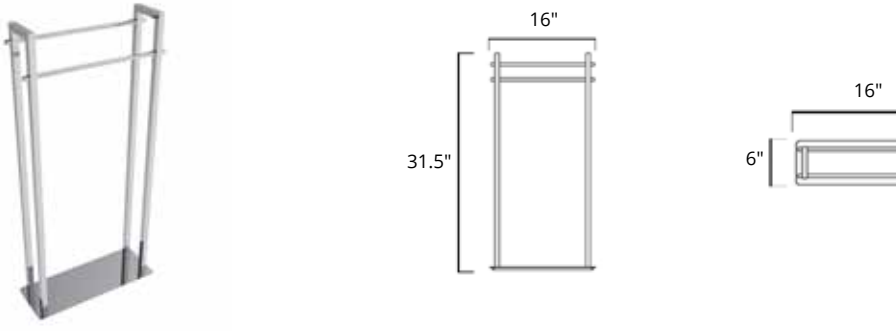

Square Freestanding Towel Stand
Porte-serviettes sur pied carré

Chrome	Matte Black
V91353 $599	V91355 $699