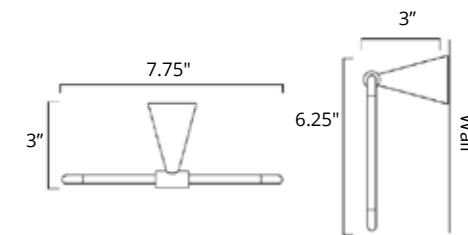

Cone

Chrome Matte Black

V65013
$75

V65015
$85

Chrome Matte Black

V65033
$86

V65035
$96

Chrome Matte Black

V65133
$97

V65135
$107

Chrome Matte Black

V65143
$108

V65145
$118

Chrome Matte Black

V65153
$119

V65155
$129

Chrome Matte Black

V65163
$129

V65165
$139

Chrome Matte Black

V65183
$173

V65185
$183

Chrome Matte Black

V65213
$38

V65215
$43

Chrome Matte Black

V65313
$86

V65315
$96

Chrome Matte Black

V65223
$43

V65225
$53