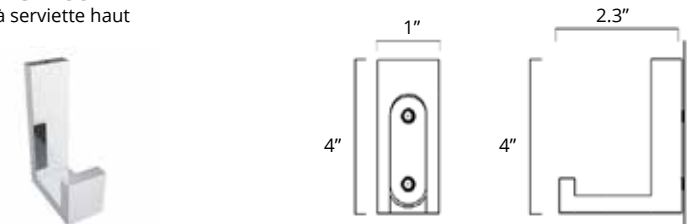

Tall Towel Hook

Crochet à serviette haut

Chrome	Brushed Nickel	Matte Black	Gold
V1263 $75	V1264 $79	V1265 $96	-