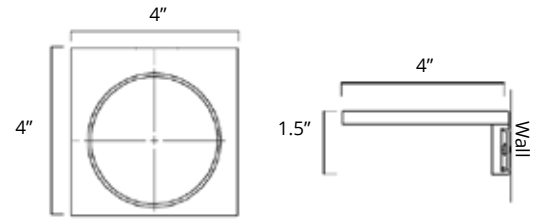

Erupt

Chrome	Brushed Nickel	Matte Black	Golds
V1513 $86	V1514 $96	V1515 $107	-