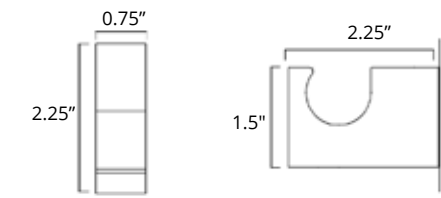

Towel Hook Crochet à serviette

Chrome	Brushed Nickel	Matte Black	Golds
V5233 $49	V5234 $53	V5235 $56	-