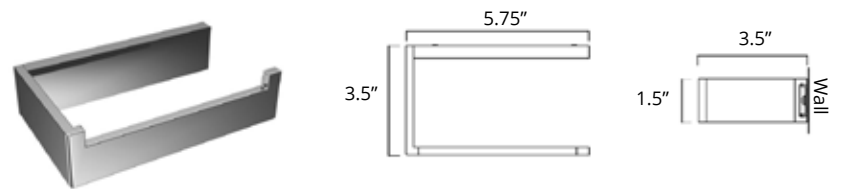

Erupt

Toilet Paper Holder

Porte-papier hygiénique

Chrome	Brushed Nickel	Matte Black	Gold
V1013 $109	V1014 $119	V1015 $139	V1010-BGD V1010-BGL $149

Double Toilet Paper Holder

Double porte papier toilette