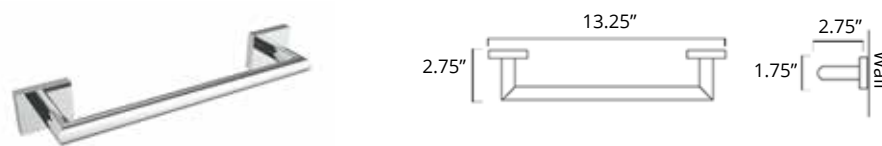

12" Towel Bar
Porte-serviettes 12"

Chrome	Brushed Nickel	Matte Black
V62133 $75	V62134 $94	V62135 $116