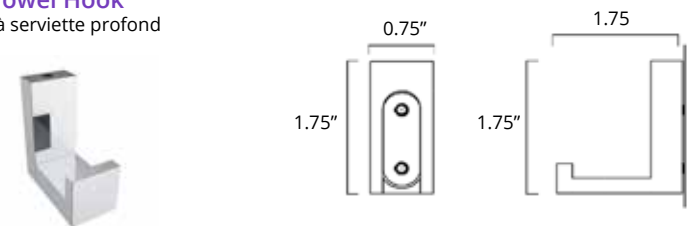

Deep Towel Hook

Crochet à serviette profond

Chrome	Brushed Nickel	Matte Black	Gold
V1243 $49	V1244 $53	V1245 $56	-