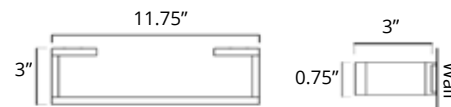

12" Towel Bar Porte-serviettes 12"

Chrome	Brushed Nickel	Matte Black	Golds
V5313 $107	V5314 $118	V5315 $129	V5310-BGD V5310-BGL $183