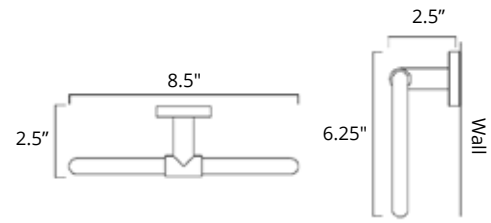

Summit

Chrome	Brushed Nickel	Matte Black
V63313 $69	V63314 $79	V63315 $86