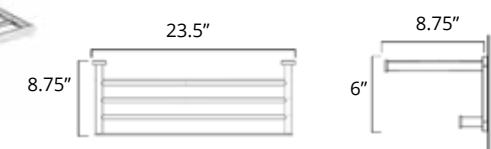

## Double Towel Shelf Porte-serviettes double 24"

Chrome	Brushed Nickel	Matte Black	Golds
V4733 \$269	V4734 \$289	V4735 \$313	-