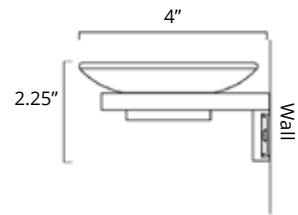

Glass Soap Dish
Porte-savon en verre