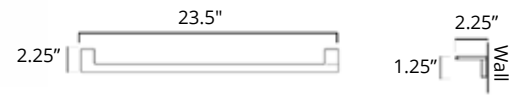

24" Towel Bar
Porte-serviettes 24"