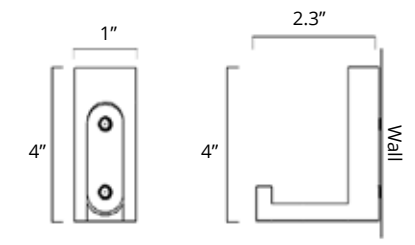

Tall Towel Hook Crochet à serviette haut

Chrome	Brushed Nickel	Matte Black	Golds
V5263 $75	V5264 $79	V5265 $96	-

Double Towel Hanger Porte-serviettes double