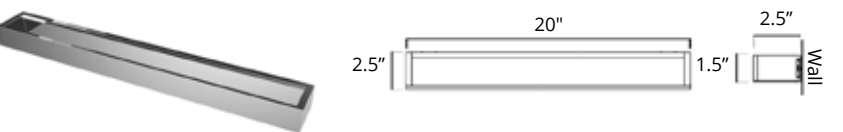

20" Towel Bar

Porte-serviettes 20"

Chrome	Brushed Nickel	Matte Black	Gold
V1143 $189	V1144 $199	V1145 $219	V1140-BGD V1140-BGL $299