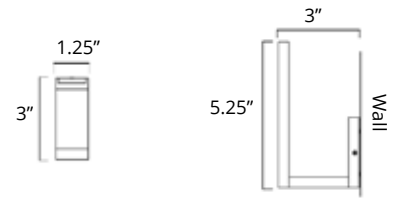

Spare Toilet Paper Holder Distributeur de papier toilette

Chrome	Brushed Nickel	Matte Black	Golds
V5083 $107	V5084 $118	V5085 $129	V5080-BGD V5080-BGL $149