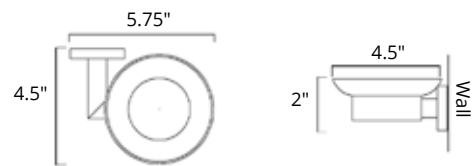

Glass Soap Dish Porte-savon en verre