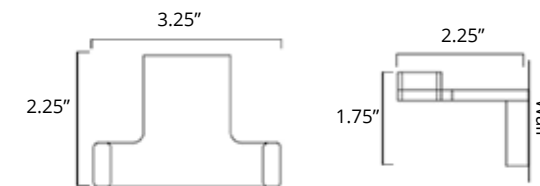

Ash

Chrome Brushed Nickel Matte Black

V61013 **$59** V61014 **$64** V61015 **$69**

Chrome Brushed Nickel Matte Black

V61023 **$59** V61024 **$64** V61025 **$69**

Chrome Brushed Nickel Matte Black

V61123 **$86** V61124 **$102** V61125 **$118**

Chrome Brushed Nickel Matte Black

V61133 **$96** V61134 **$112** V61135 **$129**

Chrome Brushed Nickel Matte Black

V61153 **$107** V61154 **$123** V61155 **$139**

Chrome Brushed Nickel Matte Black

V61163 **$129** V61164 **$145** V61165 **$161**

Ash

Chrome Brushed Nickel Matte Black

V61213 **$37** V61214 **$39** V61215 **$42**

Chrome Brushed Nickel Matte Black

V61223 **$48** V61224 **$51** V61225 **$54**

Chrome Brushed Nickel Matte Black

V61313 **$67** V61314 **$73** V61315 **$78**

Chrome Brushed Nickel Matte Black

V61763 **$107** V61764 **$123** V61765 **$139**