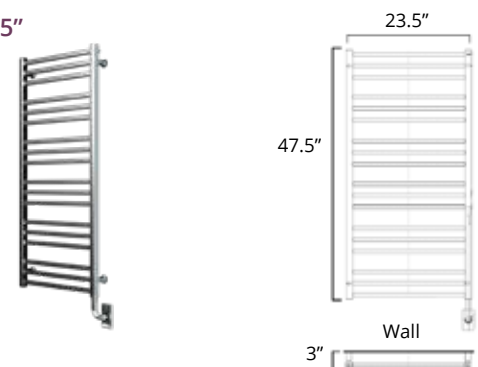

Chrome	Brushed Nickel	Matte Black	Polished Nickel
Hydronic Hydronique	H3403 $2019	H3404 $2409	H3405 $2249	H3406 $2769
Plug In Avec Prise de courant	E3403 $2169	E3404 $2559	E3405 $2399	E3406 $2919
Hardwired Filage encastré mural	W3403 $2269	W3404 $2659	W3405 $2499	W3406 $3019