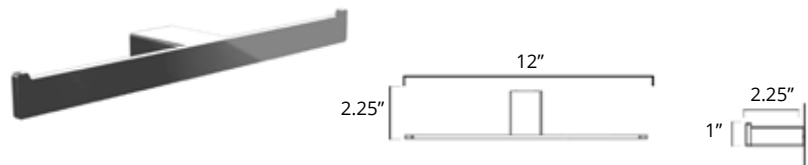

Double Toilet Paper Holder
Double porte papier toilette

Chrome	Brushed Nickel	Matte Black	Golds
V3043 $75	V3044 $85	V3045 $96	V3040-BGD V3040-BDL $129