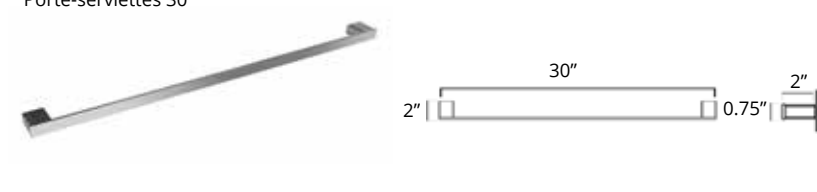

30" Towel Bar
Porte-serviettes 30"

Chrome	Brushed Nickel	Matte Black	Golds
V3163 $112	V3164 $118	V3165 $129	V3160-BGD V3160-BGL $214