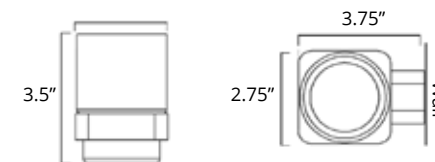

Flow

Glass Tumbler Gobelet en verre