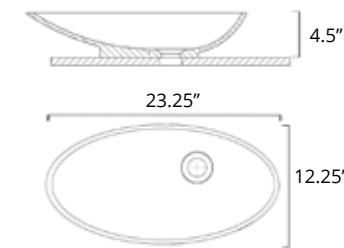

Caccini

W x D x H
L x P x T
23.25" x 12.25" x 4.5"

Height from Countertop
Hauteur du comptoir
4.5"

Code

B9011

Price

$629