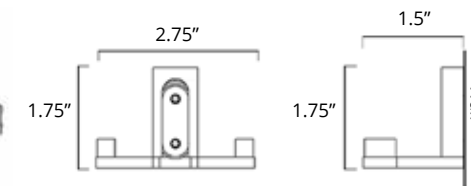

Double Towel Hook Double porte-serviettes

Chrome	Brushed Nickel	Matte Black	Golds
V5223 $55	V5224 $59	V5225 $65	V5220-BGD V5220-BGL $75