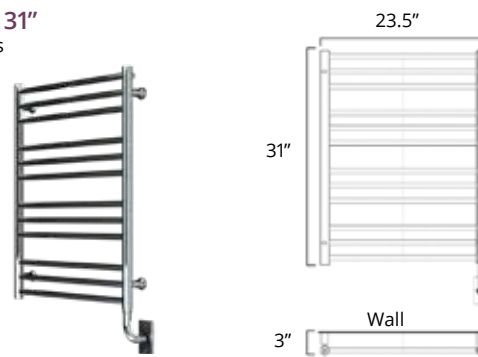

19.5" x 47.5"
150 Watts

New

	Matte White	Chrome	Brushed Nickel	Matte Black	Polished Nickel
Hydronic Hydronique	H4202 $1509	H4203 $1239	H4204 $1429	H4205 $1509	H4206 $1669
Plug In Avec Prise de courant	E4202 $1659	E4203 $1389	E4204 $1579	E4205 $1659	E4206 $1819
Hardwired Filage encastré mural	W4202 $1759	W4203 $1489	W4204 $1679	W4205 $1759	W4206 $1919