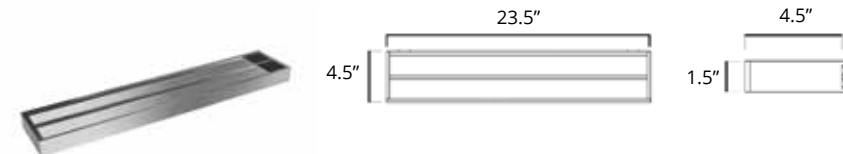

Erupt

24" Double Towel Bar

Porte-serviettes double 24"

Chrome	Brushed Nickel	Matte Black	Gold
V1183 $279	V1184 $289	V1185 $309	-