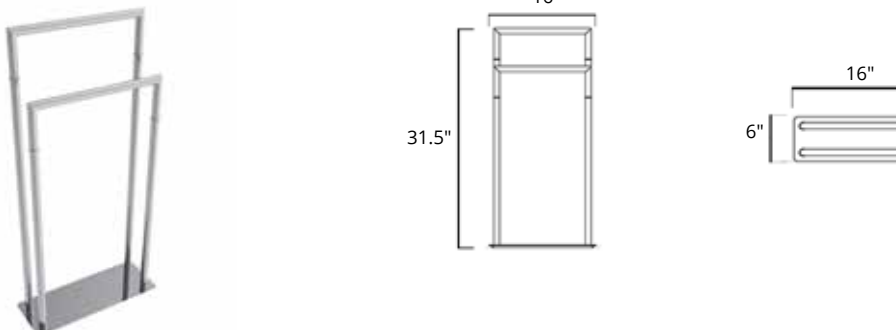

Round Freestanding Towel Stand
Porte-serviettes rond autoportant

Chrome	Matte Black
V91313 $549	V91315 $649