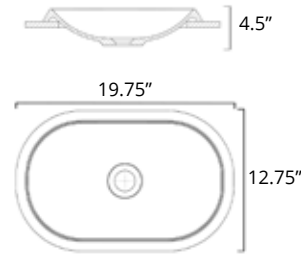

CALMA®

Accessories

Rossini Oval

	Code	Price
W x D x H L x P x T 19.75" x 12.75" x 4.5"	B9841	$389
Height from Countertop Hauteur du comptoir 1.5"