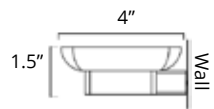

Soap Dish Holder Porte-savon