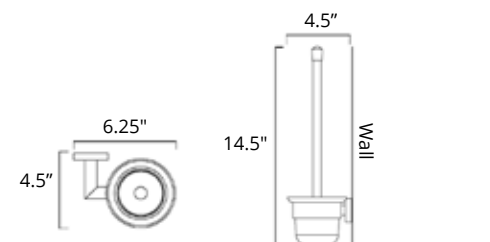

Wall-Mounted Toilet Brush Brosse de toilette murale