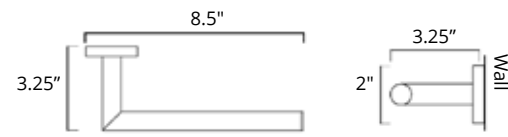

Summit

Chrome	Brushed Nickel	Matte Black
V63313 $69	V63314 $79	V63315 $86

8" Towel Bar
Porte-serviettes 8"

Chrome	Brushed Nickel	Matte Black
V63323 $56	V63324 $62	V63325 $67

Chrome	Brushed Nickel	Matte Black
V63453 $139	V63454 $149	V63455 $161

Chrome	Brushed Nickel	Matte Black
V63513 $67	V63514 $74	V63515 $79

Chrome	Brushed Nickel	Matte Black
V63553 $67	V63554 $73	V63555 $79

Chrome	Brushed Nickel	Matte Black
V63563 $94	V63564 $101	V63565 $107

Summit

Chrome	Brushed Nickel	Matte Black
V63593 $85	V63594 $91	V63595 $96

Chrome	Brushed Nickel	Matte Black
V63613 $96	V63614 $102	V63615 $107

Chrome	Brushed Nickel	Matte Black
V63723 $237	V63724 $258	V63725 $279

Chrome	Brushed Nickel	Matte Black
V63763 $96	V63764 $106	V63765 $117

Replacement Toilet Brush
Brosse de toilette de remplacement

Code	Image	Dimensions
V1612B $32		3.5 inch diameter