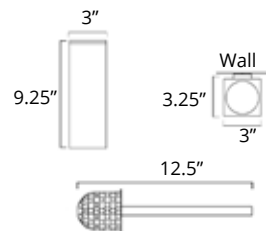

Chrome	Brushed Nickel	Matte Black	Golds
V5613 $89	V5614 $97	V5615 $104	-