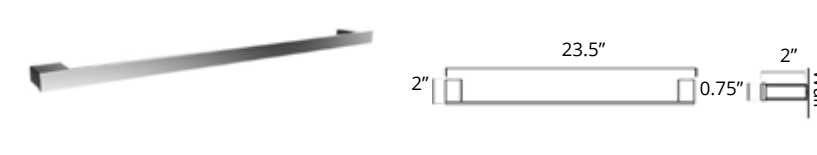

24" Towel Bar
Porte-serviettes 24"

Chrome	Brushed Nickel	Matte Black	Golds
V3153 $91	V3154 $96	V3155 $107	V3150-BGD V3150-BDL $183