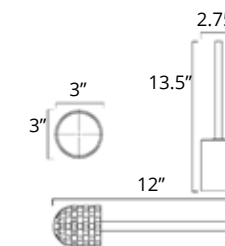

Free-Standing Toilet Brush Brosse de toilette autoportante