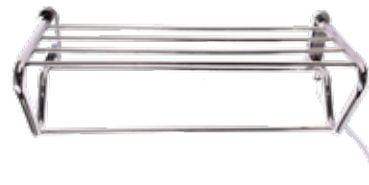

KONTOUR®

Chrome ● Brushed Nickel ●
Matte Black ●

Chrome ● Brushed Nickel ●
Matte Black ●

Chrome ● Brushed Nickel ●

Chrome ●

Chrome ●

Turn 59

Chrome ●

Kontour Finishes Finitions Kontour

Chrome / Chrome ●