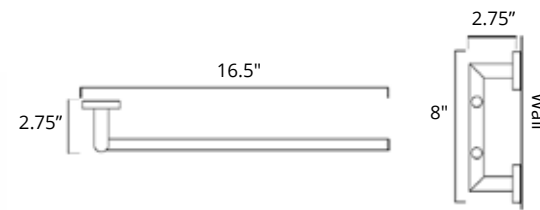

Chrome	Brushed Nickel	Matte Black
V63323 $56	V63324 $62	V63325 $67

Swivelling Towel Bar
Porte-serviettes pivotant

Chrome	Brushed Nickel	Matte Black
V63453 $139	V63454 $149	V63455 $161