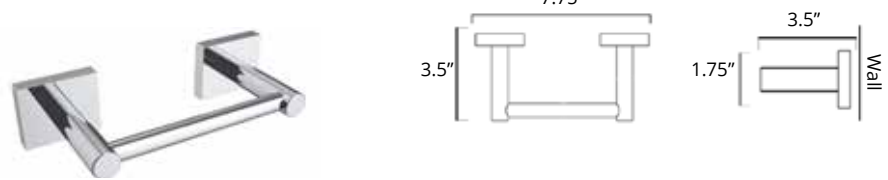

Pivot Toilet Paper Holder
Porte-papier hygiénique pivotant

Chrome	Brushed Nickel	Matte Black
V62073 $107	V62074 $118	V62075 $139