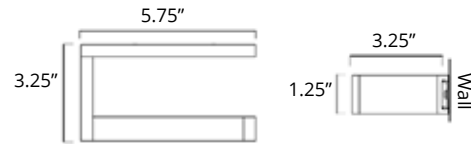

Fire

Toilet Paper Holder Porte-papier hygiénique

Chrome	Brushed Nickel	Matte Black	Golds
V5013 $96	V5014 $107	V5015 $118	V5010-BGD V5010-BGL $159