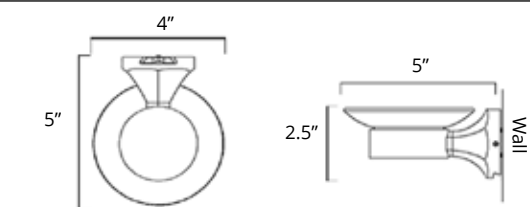

V2214  
\$35

**Towel Ring**  
Anneau porte-serviette

Chrome Brushed Nickel

V2313  
\$56

V2314  
\$62

**Soap Dish Holder**  
Porte-savon

Chrome Brushed Nickel

V2513  
\$41