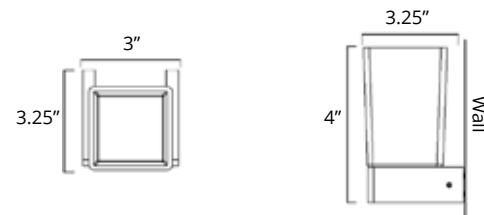

Tumbler Gobelet

Chrome	Brushed Nickel	Matte Black	Golds
V5553 $48	V5554 $52	V5555 $56	-

Wall-Mounted Toilet Brush Brosse de toilette murale