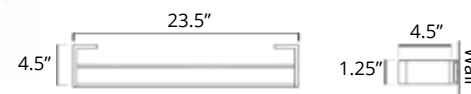

24" Double Towel Bar Porte-serviettes double 24"

Chrome	Brushed Nickel	Matte Black	Golds
V5183 $226	V5184 $237	V5185 $259	-