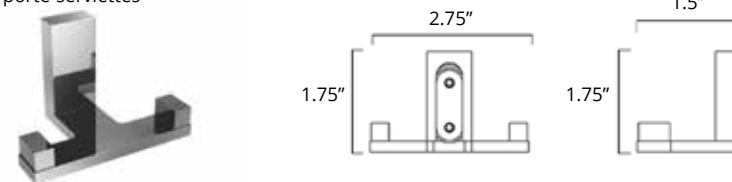

Double Towel Hook

Double porte-serviettes

Chrome	Brushed Nickel	Matte Black	Gold
V1223 $55	V1224 $59	V1225 $65	V1220-BGD V1220-BGL $75