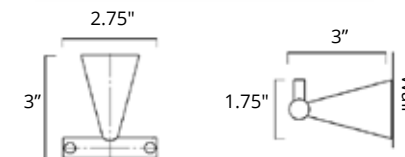

Double Towel Hook
Double porte-serviettes