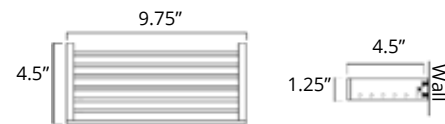

Shelf Étagère

Chrome	Brushed Nickel	Matte Black	Golds
V5713 $107	V5714 $118	V5715 $129	-

Replacement Toilet Brush Brosse de toilette de remplacement

Code
V161B $32

Please note, product specifications and dimensions are subject to change without notice.
Veuillez noter que les spécifications et les dimensions des produits sont sujettes à changement sans préavis.