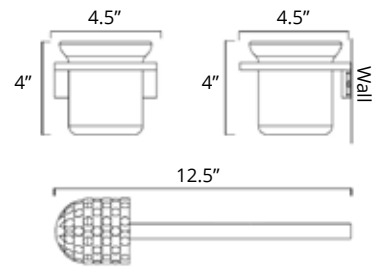

Erupt

Chrome	Brushed Nickel	Matte Black	Golds
V1513 $86	V1514 $96	V1515 $107	-

Chrome	Brushed Nickel	Matte Black	Golds
V1523 $75	V1524 $85	V1525 $96	-

Chrome	Brushed Nickel	Matte Black	Golds
V1553 $75	V1554 $85	V1555 $96	-

Chrome	Brushed Nickel	Matte Black	Golds
V1613 $129	V1614 $139	V1615 $149	-

Code
V161B $32

Erupt