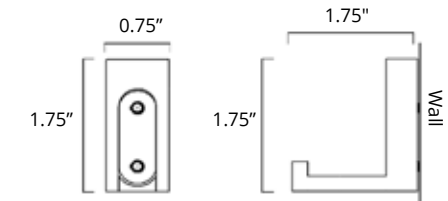

Deep Towel Hook Crochet à serviette profond

Chrome	Brushed Nickel	Matte Black	Golds
V5243 $49	V5244 $53	V5245 $56	-