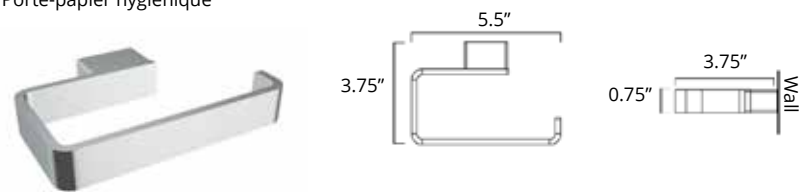

Toilet Paper Holder
Porte-papier hygiénique

Chrome	Brushed Nickel	Matte Black	Golds
V3033 $75	V3034 $79	V3035 $85	-