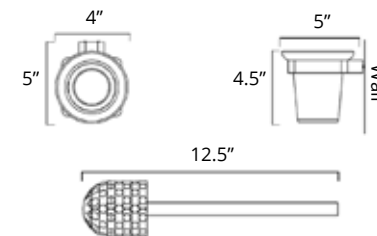

Wall-Mounted Toilet Brush Brosse de toilette murale