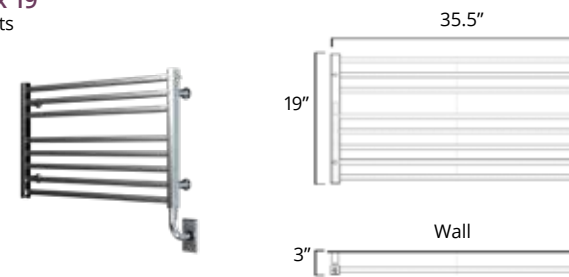

Avento

35.5" x 19"
150 Watts

	Chrome	Brushed Nickel	Matte Black	Polished Nickel
Hydronic Hydronique	H3603 $1699	H3604 $2079	H3605 $1939	H3606 $2599
Plug In Avec Prise de courant	E3603 $1849	E3604 $2229	E3605 $2089	E3606 $2749
Hardwired Filage encastré mural	W3603 $1949	W3604 $2329	W3605 $2189	W3606 $2849