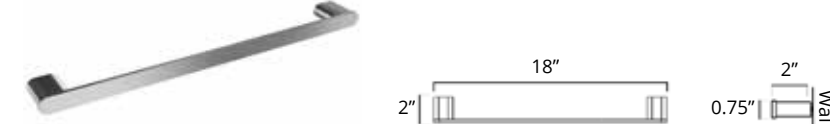

Flow

18" Towel Bar
Porte-serviettes 18"

Chrome	Brushed Nickel	Matte Black	Golds
V4133 $79	V4134 $86	V4135 $97	V4130-BGD V4130-BGL $149