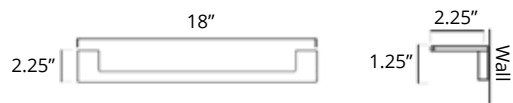

18" Towel Bar
Porte-serviettes 18"