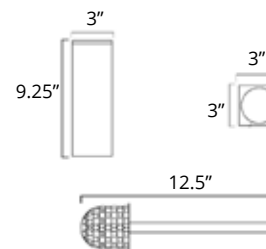

Free-Standing Toilet Brush Brosse de toilette autoportante

Chrome	Brushed Nickel	Matte Black	Golds
V5643 $123	V5644 $132	V5645 $139	-