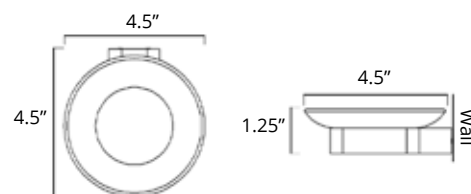

Soap Dish Holder Porte-savon