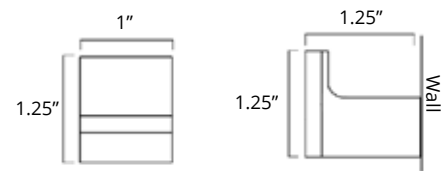

Flow

Towel Hook Crochet à serviette