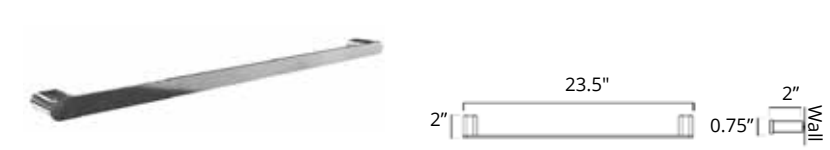

24" Towel Bar
Porte-serviettes 24"

Chrome	Brushed Nickel	Matte Black	Golds
V4153 $91	V4154 $96	V4155 $107	V4150-BGD V4150-BGL $183