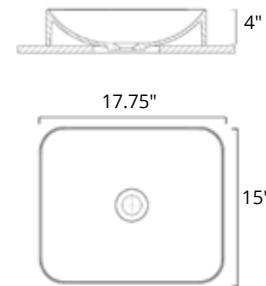

Martini

W x D x H L x P x T	Code	Price
17.75" x 15" x 4"	B9511	$469
Height from Countertop Hauteur du comptoir		4"