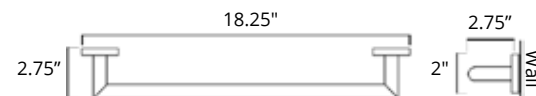

V63133 **\$75** V63134 **\$94** V63135 **\$116**

**18" Towel Bar**  
Porte-serviettes 18"

Chrome Brushed Nickel Matte Black

V63143 **\$85** V63144 **\$105** V63145 **\$126**