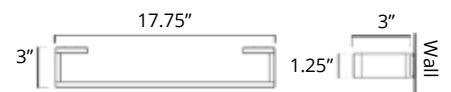

18" Towel Bar Porte-serviettes 18"

Chrome	Brushed Nickel	Matte Black	Golds
V5143 $129	V5144 $139	V5145 $159	V5140-BGD V5140-BGL $215