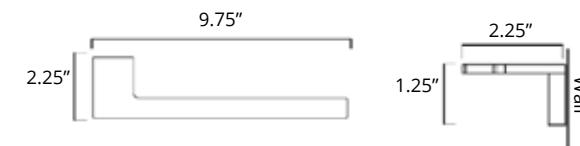

8" Towel Bar
Porte-serviettes 8"