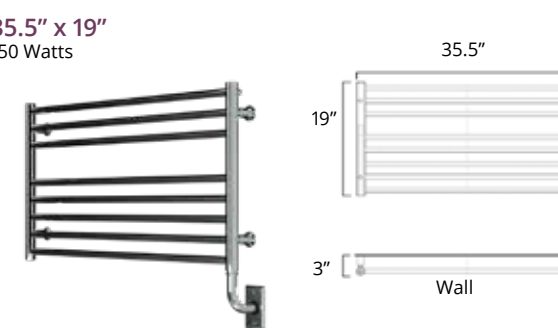

19.5" x 64"
300 Watts

New

	Matte White	Chrome	Brushed Nickel	Matte Black	Polished Nickel
Hydronic Hydronique	H4602 $1569	H4603 $1279	H4604 $1869	H4605 $1569	H4606 $2109
Plug In Avec Prise de courant	E4602 $1719	E4603 $1429	E4604 $2019	E4605 $1719	E4606 $2259
Hardwired Filage encastré mural	W4602 $1819	W4603 $1529	W4604 $2119	W4605 $1819	W4606 $2359