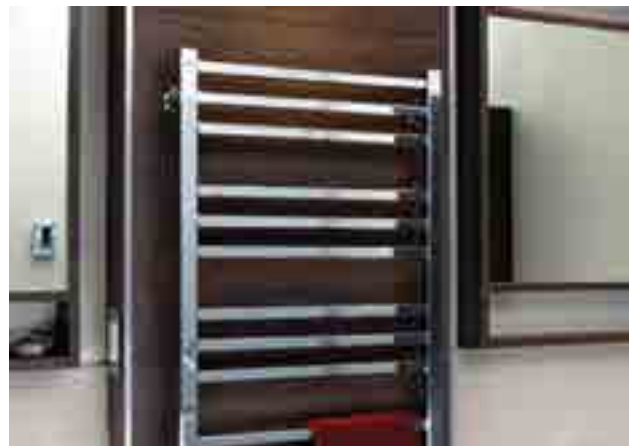

Vous recherchez l'originalité? L'Avento Chrome présente une forme carrée et une finition hautement polie qui accroche l'oeil. Choisissez l'option horizontale ou verticale.

Width x Height / Largeur x Hauteur		Output / Sortie	Element / Élément	Hydronic / À eau chaude	Electric / Électrique	
inches / pouces	mm	BTU	watt	exc. valves (see p. 43) sauf robinets (voir p. 43)	with plug av. prise	hardwired inc. timer câblé, av. minuterie
19.5x31	500x790	1058	150	H3103 $1146	E3103 $1386	W3103 $1496
23.5x31	600x790	1389	150	H3203 $1208	E3203 $1448	W3203 $1558
19.5x47.5	500x1210	1597	150	H3303 $1510	E3303 $1750	W3303 $1860
23.5x47.5	600x1210	2007	300	H3403 $1612	E3403 $1852	W3403 $1962
35.5x19	905x480	1440	150	H3603 $1323	E3603 $1563	W3603 $1673
19.5x64	500x1630	2123	300	H3703 $1854	E3703 $2094	W3703 $2204
23.5x64	600x1630	2672	300	H3803 $2051	E3803 $2291	W3803 $2401

Please see pages 46 - 51 for further information on ordering your Tuzio towel warmer.

Veillez consulter les pages 46 - 51 pour tout renseignement concernant la commande de votre porte-serviettes chauffant Tuzio.

If ordering a hydronic towel warmer please see page 45 for information on valves and installation packs. *Si vous commandez un porte-serviettes chauffant à l'eau chaude, reportez-vous à la page 43 pour les renseignements portant sur la robinetterie et les trousseaux d'installation.*