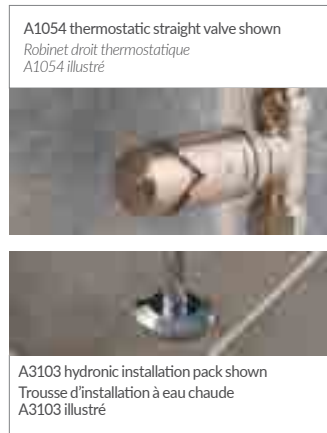

Please Note: Hydronic towel warmers should be used only on a closed system incorporating an anti-rust inhibitor.

Veillez noter que : les porte-serviettes chauffants à l'eau chaude ne doivent être utilisés que dans un système clos qui incorpore un inhibiteur anti rouille.