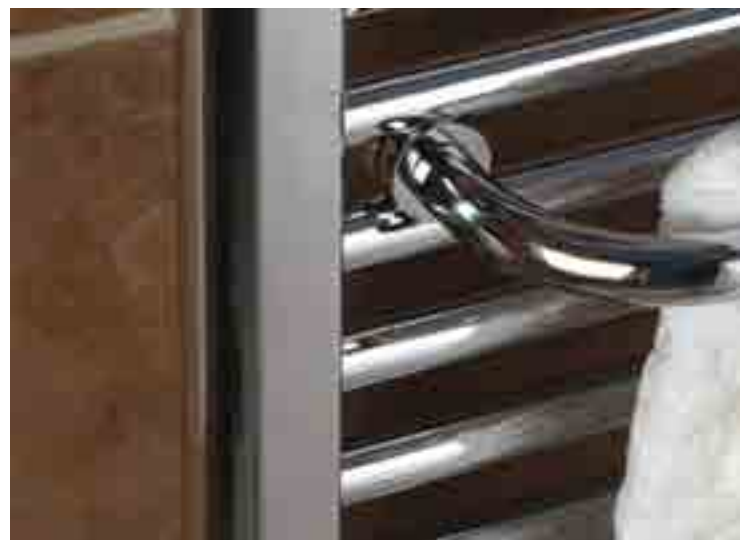

TOWEL WARMER ACCESSORIES AND VALVES

As your premium towel warmer manufacturer, ICO boasts a wide range of towel warmer accessories as well as hydronic valves and installation kits to complete your hydronic towel warmer installation. Our line of high quality accessories enables you to

create a product which is uniquely yours. On page 43, you will find an extensive selection of stylish hydronic valve options that will provide a solution for every type of heating system.

ACCESSOIRES ET ROBINETS POUR PORTE-SERVIETTES CHAUFFANT

En qualité de fabricant de porte-serviettes chauffants de luxe, ICO se vante de vous proposer une large gamme d'accessoires de porte-serviettes chauffants ainsi que des robinets pour le chauffage à l'eau chaude et des trousse d'installation pour terminer la pose de votre porte-serviettes chauffant

à l'eau chaude. Notre ligne d'accessoires de haute qualité vous permet de créer un produit qui est unique. À la page 43, vous trouverez une vaste sélection d'options pour la robinetterie de chauffage à l'eau chaude qui assure une solution pour tous les types de systèmes de chauffage.