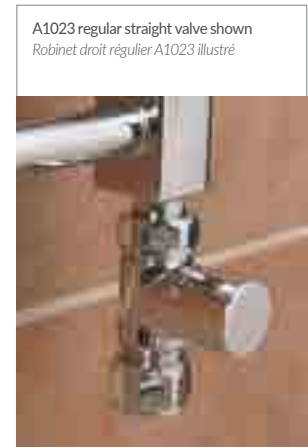

Please Note: Hydronic towel warmers should be used only on a closed system incorporating an anti-rust inhibitor.

Veillez noter que : les porte-serviettes chauffants à l'eau chaude ne doivent être utilisés que dans un système clos qui incorpore un inhibiteur anti rouille.