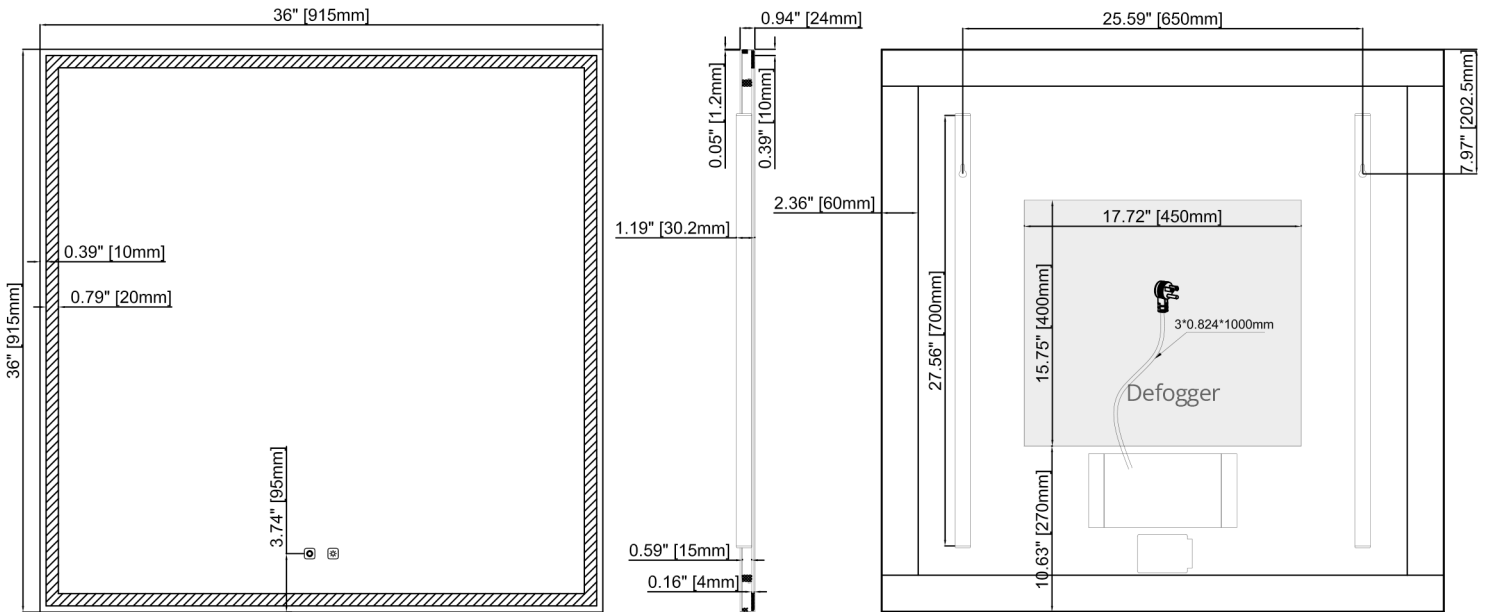

Size (WxHxD):

36" x 36" x 1 1/8"
 (915mm x 915mm x 30mm)

Model #	Description	Color Temperature	Lumens	Watts	Volts	Weight (lb)
IE1136.BB	Eden 36" x 36" LED Mirror - Brushed Bronze	2700K - 6500K	3850	27W	110V	28.6
IE1136.BG	Eden 36" x 36" LED Mirror - Brushed Gold	2700K - 6500K	3850	27W	110V	28.6
IE1136.MB	Eden 36" x 36" LED Mirror - Matte Black	2700K - 6500K	3850	27W	110V	28.6

Diagram and measurements:

Touch button details: