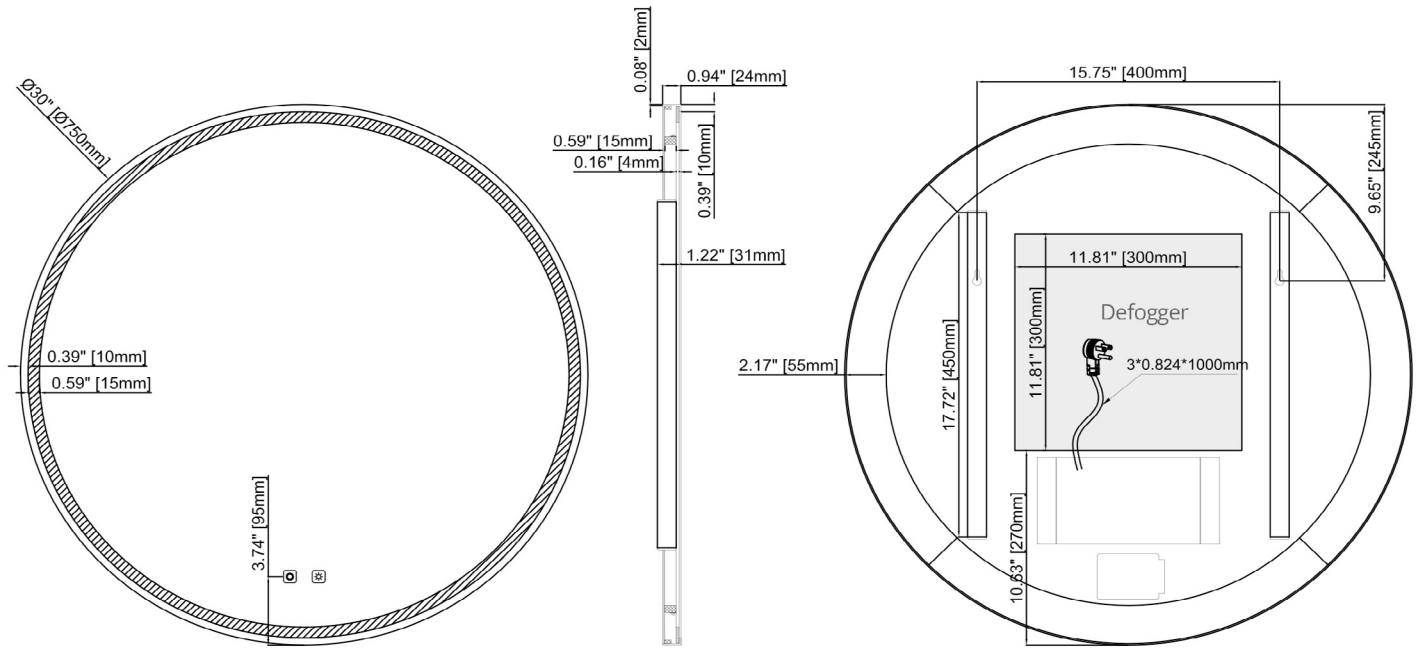

**Features:**

- Acrylic diffused LED lighting
- Anodized aluminum frame in matte black, brushed gold, or brushed bronze
- CRI 90+ R9>50
- 2700K-6500K color temperature adjustment
- 10%-100% light dimmer
- Brightness and color temperature memory settings
- Heated mirror defogger
- Touch on/off
- Safety film backing
- Copper free
- IP44 rated for safe use in bathrooms
- ETL certified for North American use
- 110V plug in installation, can be hardwired
- Can be controlled with a light switch
- Lamp life : 50,000 hours

**Size (WxHxD):**

29 1/2" x 29 1/2" x 1 1/4"  
(750mm x 750 mm x 31 mm)

Model #	Description	Color Temperature	Lumens	Watts	Volts	Weight (lb)
ID1030.BB	Denver 30" LED Mirror - Brushed Bronze	2700K - 6500K	2400	17W	110V	13.4
ID1030.BG	Denver 30" LED Mirror - Brushed Gold	2700K - 6500K	2400	17W	110V	13.4
ID1030.MB	Denver 30" LED Mirror - Matte Black	2700K - 6500K	2400	17W	110V	13.4

**Diagram and measurements:**

**Touch button details:**