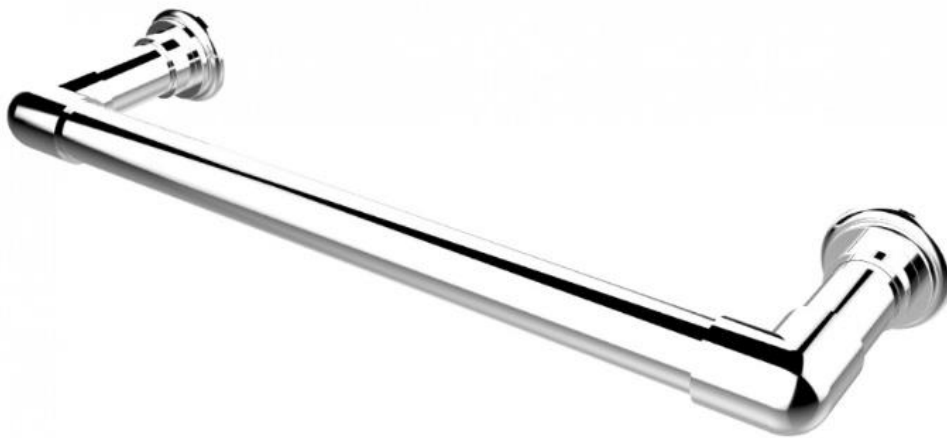

Handmade
in the heart of
BRITAIN

THE STERLINGHAM CO.
LTD.

Introducing...

The Cascade Collection

Heated Single Rails

"Beautiful design matched with simple installation"

The Perfect Solution...

Here for the first time we bring you our unique single rail models available in all the styles found within our existing collections. Here are some of the benefits specific to our single rails...

- The same dry-line, flexible heating cable as our multi-rail models guaranteeing no leaks.
- Hidden power supply with the electrical connection through the back of the wall mount.
- No need for a bulky, expensive frame installed behind the wall.
- Install one rail, or multiple rails with no limitations.
- Our heated single rails are available from 500mm to 1000mm wide.
- All models are available with and without escutcheons, concealed or non-concealed.
- Unheated versions also available.

GM - Gun Metal

GROUP 5

PG - Polished Gold

AG(IB) - Antique Gold / Inca Brass

MW - Matt White

MB - Matt Black

ITEM#	DESCRIPTION	GROUP 1	GROUP 2	GROUP 3	GROUP 4	GROUP 5
CHUR-1-E-750-82 	Churchill Single Rail Towel Warmer 1 1/2" Tube - 30" Long	\$1715.00	\$1885.00	\$1975.00	\$2400.00	POA
CRAF-1-E-750-91 	Craftmaster Single Rail Towel Warmer 1 1/4" Tube - 30" Long	\$1560.00	\$1715.00	\$1795.00	\$2185.00	POA
PARK-1-E-750-60 	Parklane Single Rail Towel Warmer 1 1/4" Tube - 30" Long	\$1715.00	\$1885.00	\$1975.00	\$2400.00	POA
STOU-1-E-750-82 	Stourton Single Rail Towel Warmer 1 1/4" Tube - 30" Long	\$1715.00	\$1885.00	\$1975.00	\$2400.00	POA
TURA-1-E-750-82 	Tura Single Rail Towel Warmer 1 1/4" Tube - 30" Long	\$1425.00	\$1565.00	\$1640.00	\$1995.00	POA
WOLL-1-E-750-82 	Wollaston Single Rail Towel Warmer 1 1/4" Tube - 30" Long	\$1715.00	\$1885.00	\$1975.00	\$2400.00	POA
WOLV-1-E-750-64 	Wolverley Single Rail Towel Warmer 1 1/4" Tube - 30" Long	\$1560.00	\$1715.00	\$1795.00	\$2185.00	POA