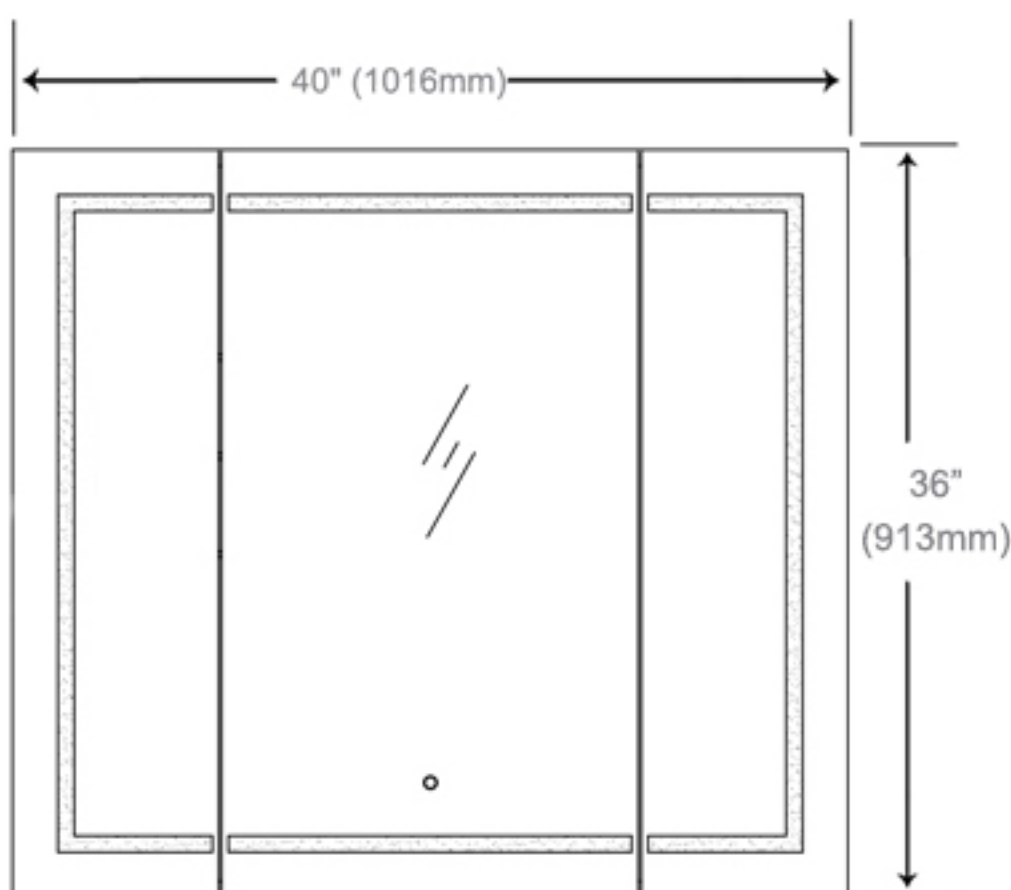

Kelvin	6500
CRI	80+
Lumens*†	1620
R9 Value*	50+
Watts (AC)	60
Lumens per Watt	90

Construction

- Grey aluminum body and door frame
- 3 mirror design – rear of cabinet and both sides of door
- Concealed finger pull-door edge
- Three pieces DTC 155° self-closing hinges for each door
- Adjustable shelving at 3-1/7" (80 mm) increments
- Single field wire into electrical shelf - Front access serviceability

Codes/Standards Applicable

Electric Option Models are ETL certified to:

- UL 962
- CSA Standard C22.2 No. 68

Dimensions

Height: 36" (913 mm)

Width: 40" (1016 mm)

Depth: 5" (127 mm) When surface mounted

1" (25 mm) When recessed

Installation Options

- Recessed Mount - Rough Opening - 35-1/2" H x 39-1/2" W x 4" D (901.7mm H x 1003 mm W x 102mm D)
- Surface Mount - Surface Mount Kit is included

Electrical System

- 60Watts LED Driver
- INPUT : 120 VAC 60HZ 1.2A
- OUTPUT : 12 VAC 5.0A
- Field wire location as shown in drawing
- 1/2" conduit (Ø 7/8" actual) electrical knockout location shown below
- Included field wire cable clamp
- Circuit Diagram

Circuit Diagram

Recessed Mount

Surface Mount

Cabinet Dimensions

Rough-in Dimensions

Back of Cabinet - Wire Access Location