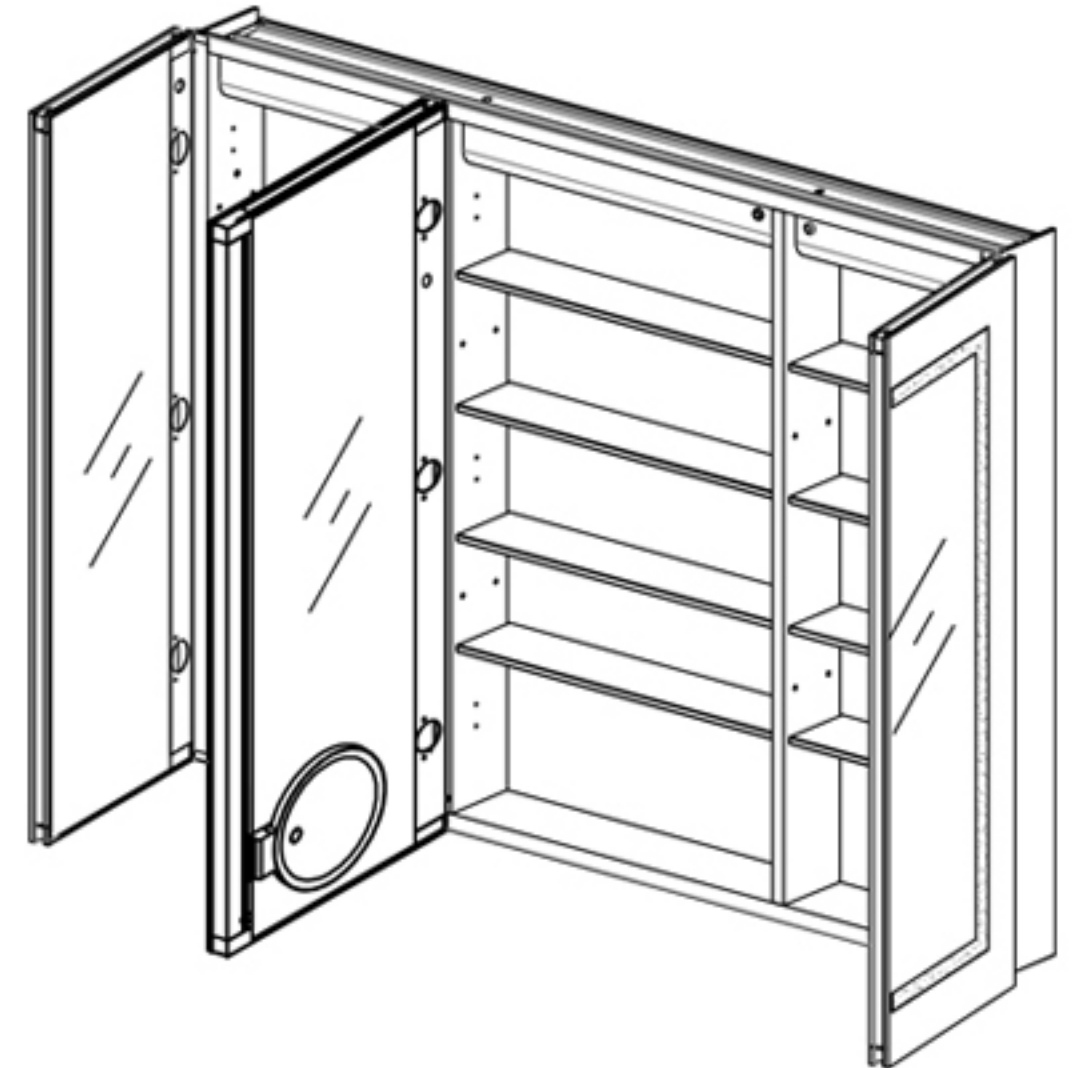

Features

- Cool white LED Light with Dimmable touch control
- Mirrored interior with 4 layer adjustable glass shelves
- Includes Defogger with push button
- Includes one outlet without USB port
- Includes an adjustable makeup mirror
- Includes installation hardware for recess mounting
- Can be recessed or surface mounted
(surface mounting is included)
- Energy efficient LED lighting:

Kelvin	6500
CRI	80+
Lumens*†	1620
R9 Value*	50+
Watts (AC)	60
Lumens per Watt	90

Construction

- Grey aluminum body and door frame
- 3 mirror design – rear of cabinet and both sides of door
- Concealed finger pull-door edge
- Three pieces DTC 155° self-closing hinges for each door
- Adjustable shelving at 3-1/7" (80 mm) increments
- Single field wire into electrical shelf - Front access serviceability

Codes/Standards Applicable

Electric Option Models are ETL certified to:

- UL 962
- CSA Standard C22.2 No. 68

Dimensions

Height: 36" (913 mm)

Width: 40" (1016 mm)

Depth: 5" (127 mm) When surface mounted

1" (25 mm) When recessed

Installation Options

- Recessed Mount - Rough Opening - 35-1/2" H x 39-1/2" W x 4" D (901.7mm H x 1003 mm W x 102mm D)
- Surface Mount - Surface Mount Kit is included

Electrical System

- 60Watts LED Driver
- INPUT : 120 VAC 60HZ 1.2A
- OUTPUT : 12 VAC 5.0A
- Field wire location as shown in drawing
- 1/2" conduit (Ø 7/8" actual) electrical knockout location shown below
- Included field wire cable clamp
- Circuit Diagram