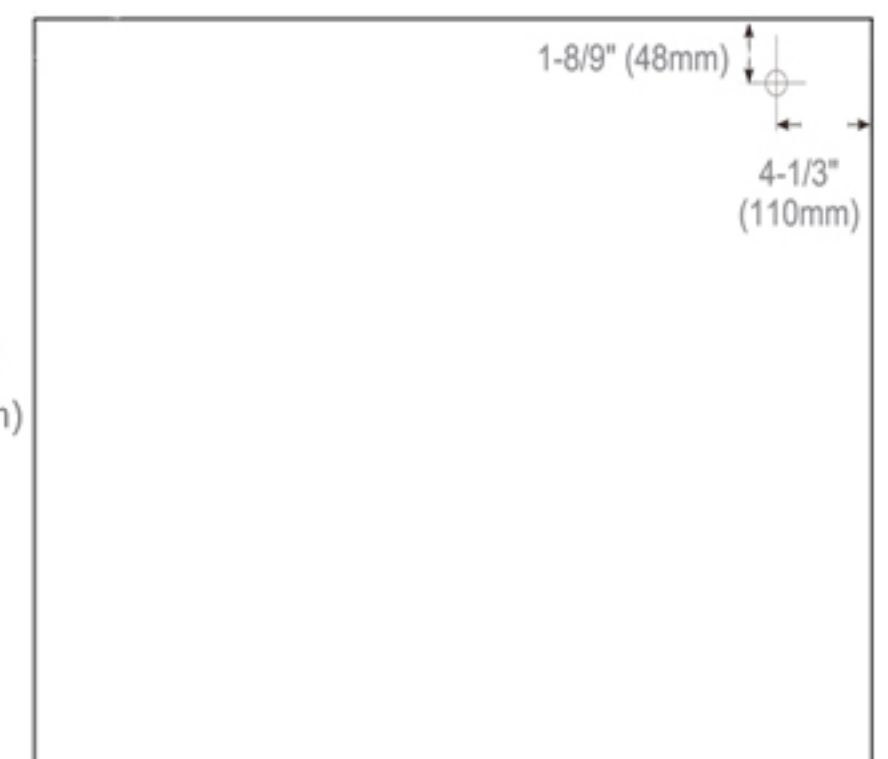

Codes/Standards Applicable

Electric Option Models are ETL certified to:

- UL 962
- CSA Standard C22.2 No. 68

Dimensions

Height: 36" (913 mm)

Width: 40" (1016 mm)

Depth: 5" (127 mm) When surface mounted

1" (25 mm) When recessed

Installation Options

- Recessed Mount - Rough Opening - 35-1/2" H x 39-1/2" W x 4" D (901.7mm H x 1003 mm W x 102mm D)
- Surface Mount - Surface Mount Kit is included

Electrical System

- 60Watts LED Driver
- INPUT : 120 VAC 60HZ 1.2A
- OUTPUT : 12 VAC 5.0A
- Field wire location as shown in drawing
- 1/2" conduit (Ø 7/8" actual) electrical knockout location shown below
- Included field wire cable clamp
- Circuit Diagram

Circuit Diagram

Recessed Mount

Surface Mount

Cabinet Dimensions

Rough-in Dimensions

Back of Cabinet - Wire Access Location