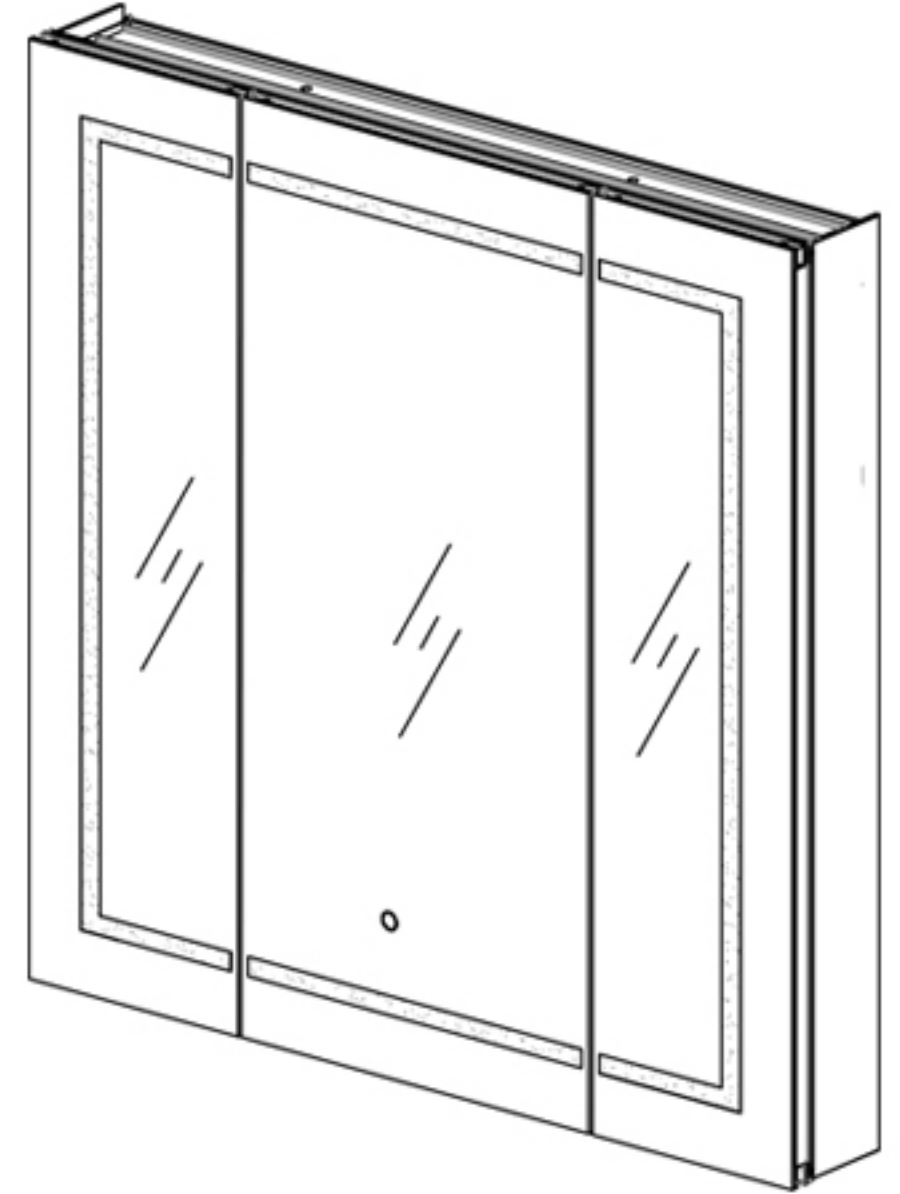

Features

- Cool white LED Light with Dimmable touch control
- Mirrored interior with 4 layer adjustable glass shelves
- Includes Defogger with push button
- Includes one outlet without USB port
- Includes an adjustable makeup mirror
- Includes installation hardware for recess mounting
- Can be recessed or surface mounted
(surface mounting is included)
- Energy efficient LED lighting:

Kelvin	6500
CRI	80+
Lumens*†	1620
R9 Value*	50+
Watts (AC)	60
Lumens per Watt	90

Construction

- Grey aluminum body and door frame
- 3 mirror design – rear of cabinet and both sides of door
- Concealed finger pull-door edge
- Three pieces DTC 155° self-closing hinges for each door
- Adjustable shelving at 3-1/7" (80 mm) increments
- Single field wire into electrical shelf - Front access serviceability

Codes/Standards Applicable

Electric Option Models are ETL certified to:

- UL 962
- CSA Standard C22.2 No. 68

Dimensions

Height: 36" (913 mm)

Width: 40" (1016 mm)

Depth: 5" (127 mm) When surface mounted

1" (25 mm) When recessed

Installation Options

- Recessed Mount - Rough Opening - 35-1/2" H x 39-1/2" W x 4" D (901.7mm H x 1003 mm W x 102mm D)
- Surface Mount - Surface Mount Kit is included

Electrical System

- 60Watts LED Driver
- INPUT : 120 VAC 60HZ 1.2A
- OUTPUT : 12 VAC 5.0A
- Field wire location as shown in drawing
- 1/2" conduit (Ø 7/8" actual) electrical knockout location shown below
- Included field wire cable clamp
- Circuit Diagram