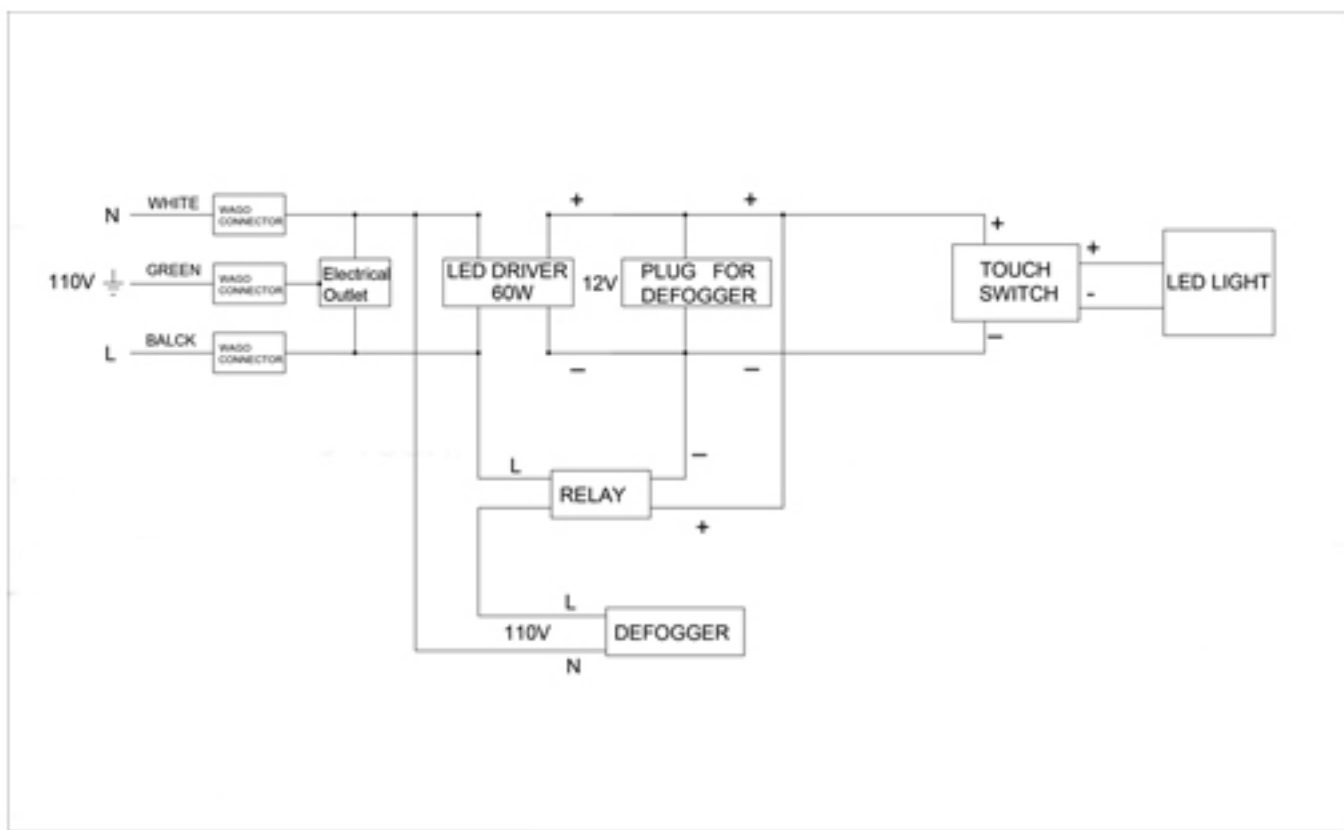

Codes/Standards Applicable

Electric Option Models are ETL certified to:

- UL 962
- CSA Standard C22.2 No. 68

Dimensions

Height: 36" (913 mm)

Width: 40" (1016 mm)

Depth: 5" (127 mm) When surface mounted

1" (25 mm) When recessed

Installation Options

- Recessed Mount - Rough Opening - 35-1/2" H x 39-1/2" W x 4" D (901.7mm H x 1003 mm W x 102mm D)
- Surface Mount - Surface Mount Kit is included

Electrical System

- 60Watts LED Driver
- INPUT : 120 VAC 60HZ 1.2A
- OUTPUT : 12 VAC 5.0A
- Field wire location as shown in drawing
- 1/2" conduit (Ø 7/8" actual) electrical knockout location shown below
- Included field wire cable clamp
- Circuit Diagram