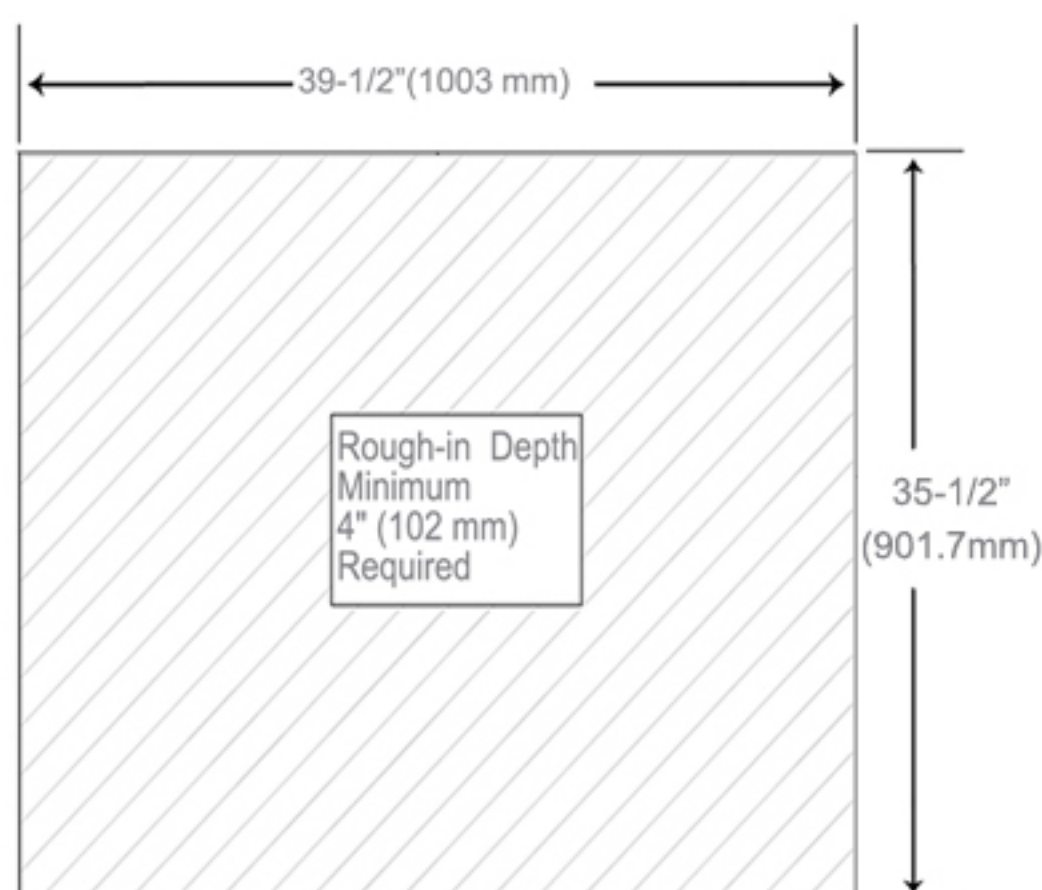

Kelvin	6500
CRI	80+
Lumens*†	1620
R9 Value*	50+
Watts (AC)	60
Lumens per Watt	90

Construction

- Grey aluminum body and door frame
- 3 mirror design – rear of cabinet and both sides of door
- Concealed finger pull-door edge
- Three pieces DTC 155° self-closing hinges for each door
- Adjustable shelving at 3-1/7" (80 mm) increments
- Single field wire into electrical shelf - Front access serviceability

Codes/Standards Applicable

Electric Option Models are ETL certified to:

- UL 962
- CSA Standard C22.2 No. 68

Dimensions

Height: 36" (913 mm)

Width: 40" (1016 mm)

Depth: 5" (127 mm) When surface mounted

1" (25 mm) When recessed

Installation Options

- Recessed Mount - Rough Opening - 35-1/2" H x 39-1/2" W x 4" D (901.7mm H x 1003 mm W x 102mm D)
- Surface Mount - Surface Mount Kit is included

Electrical System

- 60Watts LED Driver
- INPUT : 120 VAC 60HZ 1.2A
- OUTPUT : 12 VAC 5.0A
- Field wire location as shown in drawing
- 1/2" conduit (Ø 7/8" actual) electrical knockout location shown below
- Included field wire cable clamp
- Circuit Diagram

Circuit Diagram

Recessed Mount

Surface Mount

Cabinet Dimensions

Rough-in Dimensions

Back of Cabinet - Wire Access Location