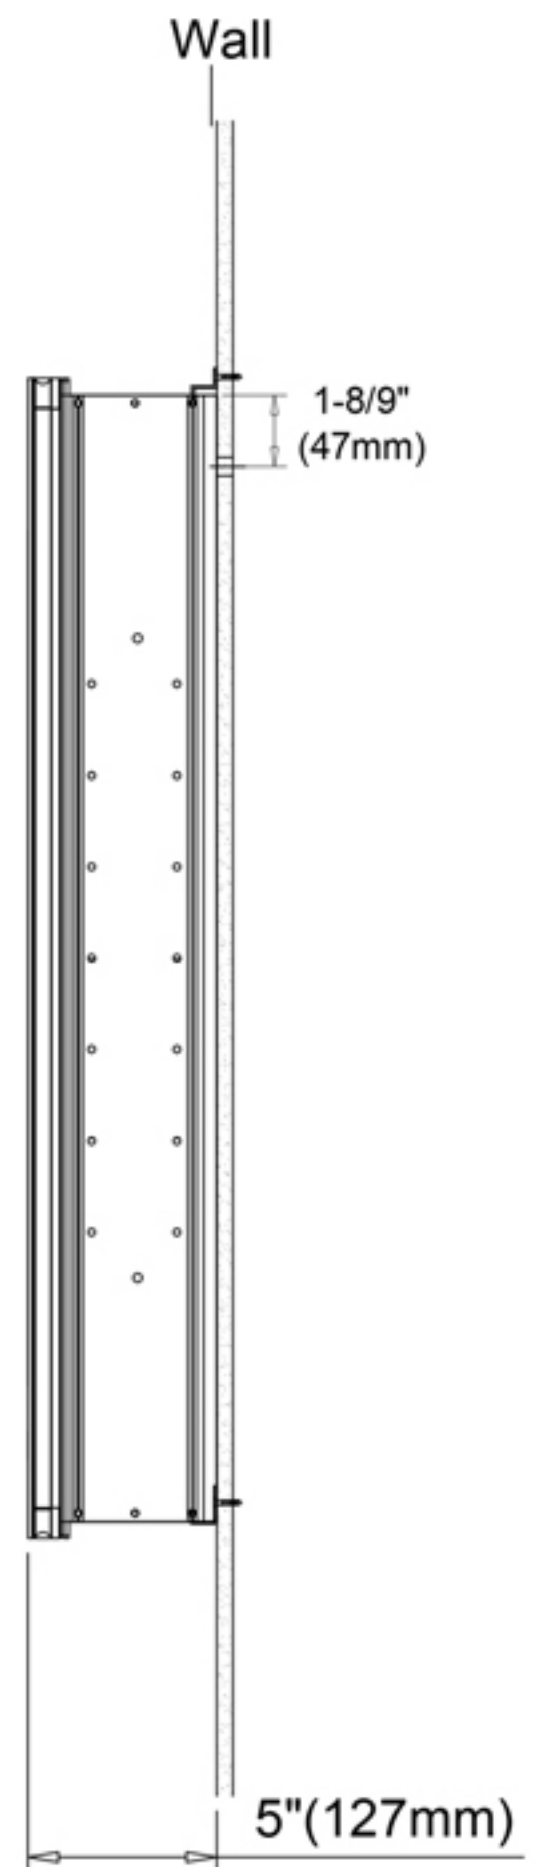

Kelvin	6500
CRI	80+
Lumens*†	1620
R9 Value*	50+
Watts (AC)	60
Lumens per Watt	90

Construction

- Grey aluminum body and door frame
- 3 mirror design – rear of cabinet and both sides of door
- Concealed finger pull-door edge
- Two pieces DTC 155° self-closing hinges for each door
both side door open 155°, middle door open 90°
- Adjustable shelving at 2-1/3" (60 mm) increments
- Single field wire into electrical shelf - Front access serviceability

Codes/Standards Applicable

Electric Option Models are ETL certified to:

- UL 962
- CSA Standard C22.2 No. 68

Dimensions

Height: 30" (762 mm)

Width: 36" (913 mm)

Depth: 5" (127 mm) When surface mounted

1" (25 mm) When recessed

Installation Options

- Recessed Mount - Rough Opening - 29-1/2" H x 35-1/2" W x 4" D (749mm H x 901mm W x 102mm D)
- Surface Mount - Surface Mount Kit is included

Electrical System

- 60 Watts LED Driver
- INPUT : 120VAC 60HZ 1.2A
- OUTPUT : 12VAC 5.0A
- Field wire location as shown in drawing
- 1/2" conduit (Ø 7/8" actual) electrical knockout location shown below
- Included field wire cable clamp
- Circuit Diagram

Circuit Diagram

Recessed Mount

Surface Mount

Cabinet Dimensions

Rough-in Dimensions

Back of Cabinet - Wire Access Location