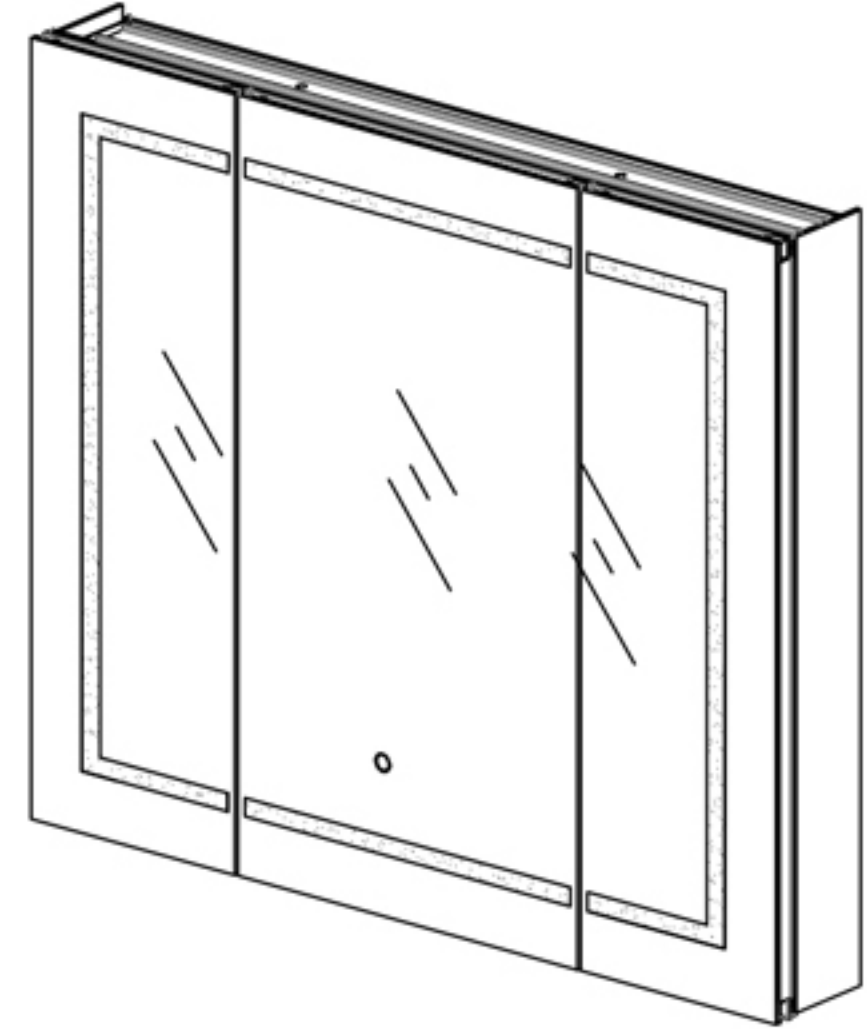

Features

- Cool white LED Light with Dimmable touch control
- Mirrored interior with 3 adjustable glass shelves
- Includes Defogger with push button
- Includes one outlet without USB port
- Includes an adjustable makeup mirror
- Includes installation hardware for recess mounting
- Can be recessed or surface mounted
(surface mounting is included)
- Energy efficient LED lighting:

Kelvin	6500
CRI	80+
Lumens*†	1620
R9 Value*	50+
Watts (AC)	60
Lumens per Watt	90

Construction

- Grey aluminum body and door frame
- 3 mirror design – rear of cabinet and both sides of door
- Concealed finger pull-door edge
- Two pieces DTC 155° self-closing hinges for each door
both side door open 155°, middle door open 90°
- Adjustable shelving at 2-1/3" (60 mm) increments
- Single field wire into electrical shelf - Front access serviceability

Codes/Standards Applicable

Electric Option Models are ETL certified to:

- UL 962
- CSA Standard C22.2 No. 68

Dimensions

Height: 30" (762 mm)

Width: 36" (913 mm)

Depth: 5" (127 mm) When surface mounted

1" (25 mm) When recessed

Installation Options

- Recessed Mount - Rough Opening - 29-1/2" H x 35-1/2" W x 4" D (749mm H x 901mm W x 102mm D)
- Surface Mount - Surface Mount Kit is included

Electrical System

- 60 Watts LED Driver
- INPUT : 120VAC 60HZ 1.2A
- OUTPUT : 12VAC 5.0A
- Field wire location as shown in drawing
- 1/2" conduit (Ø 7/8" actual) electrical knockout location shown below
- Included field wire cable clamp
- Circuit Diagram