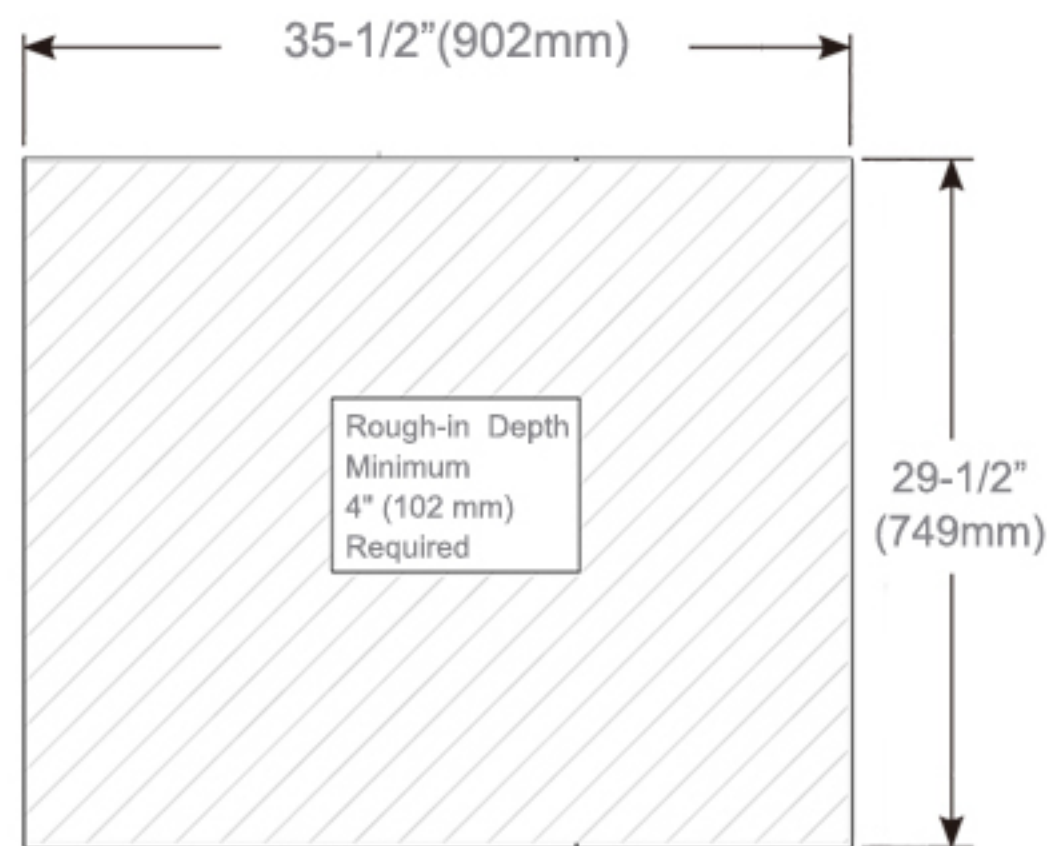

Kelvin	6500
CRI	80+
Lumens*†	1620
R9 Value*	50+
Watts (AC)	60
Lumens per Watt	90

Construction

- Grey aluminum body and door frame
- 3 mirror design – rear of cabinet and both sides of door
- Concealed finger pull-door edge
- Two pieces DTC 155° self-closing hinges for each door
both side door open 155°, middle door open 90°
- Adjustable shelving at 2-1/3" (60 mm) increments
- Single field wire into electrical shelf - Front access serviceability

Codes/Standards Applicable

Electric Option Models are ETL certified to:

- UL 962
- CSA Standard C22.2 No. 68

Dimensions

Height: 30" (762 mm)

Width: 36" (913 mm)

Depth: 5" (127 mm) When surface mounted

1" (25 mm) When recessed

Installation Options

- Recessed Mount - Rough Opening - 29-1/2" H x 35-1/2" W x 4" D (749mm H x 901mm W x 102mm D)
- Surface Mount - Surface Mount Kit is included

Electrical System

- 60 Watts LED Driver
- INPUT : 120VAC 60HZ 1.2A
- OUTPUT : 12VAC 5.0A
- Field wire location as shown in drawing
- 1/2" conduit (Ø 7/8" actual) electrical knockout location shown below
- Included field wire cable clamp
- Circuit Diagram

Circuit Diagram

Recessed Mount

Surface Mount

Cabinet Dimensions

Rough-in Dimensions

Back of Cabinet - Wire Access Location