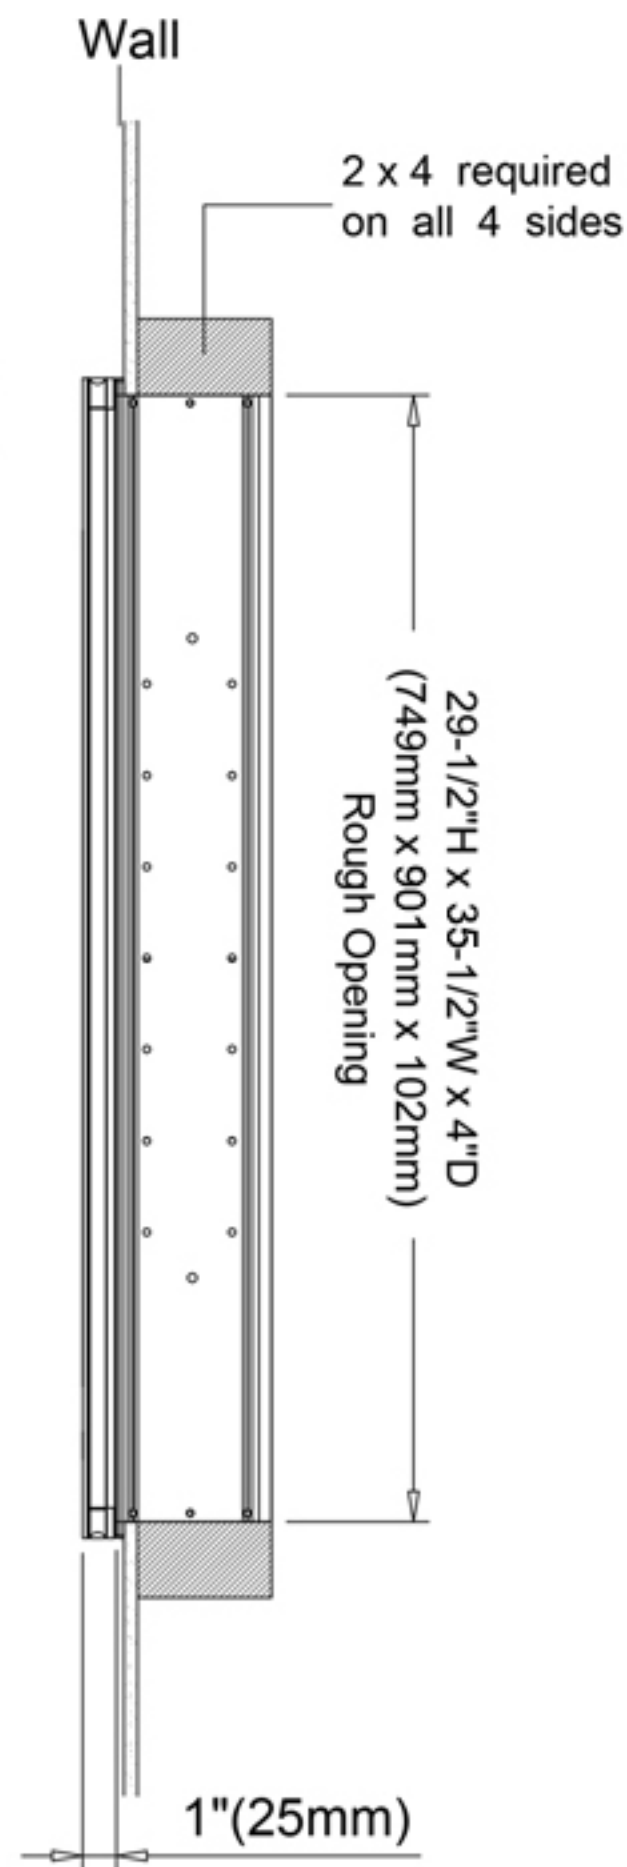

Kelvin	6500
CRI	80+
Lumens*†	1620
R9 Value*	50+
Watts (AC)	60
Lumens per Watt	90

Construction

- Grey aluminum body and door frame
- 3 mirror design – rear of cabinet and both sides of door
- Concealed finger pull-door edge
- Two pieces DTC 155° self-closing hinges for each door
both side door open 155°, middle door open 90°
- Adjustable shelving at 2-1/3" (60 mm) increments
- Single field wire into electrical shelf - Front access serviceability

Codes/Standards Applicable

Electric Option Models are ETL certified to:

- UL 962
- CSA Standard C22.2 No. 68

Dimensions

Height: 30" (762 mm)

Width: 36" (913 mm)

Depth: 5" (127 mm) When surface mounted

1" (25 mm) When recessed

Installation Options

- Recessed Mount - Rough Opening - 29-1/2" H x 35-1/2" W x 4" D (749mm H x 901mm W x 102mm D)
- Surface Mount - Surface Mount Kit is included

Electrical System

- 60 Watts LED Driver
- INPUT : 120VAC 60HZ 1.2A
- OUTPUT : 12VAC 5.0A
- Field wire location as shown in drawing
- 1/2" conduit (Ø 7/8" actual) electrical knockout location shown below
- Included field wire cable clamp
- Circuit Diagram

Circuit Diagram

Recessed Mount

Surface Mount

Cabinet Dimensions

Rough-in Dimensions

Back of Cabinet - Wire Access Location