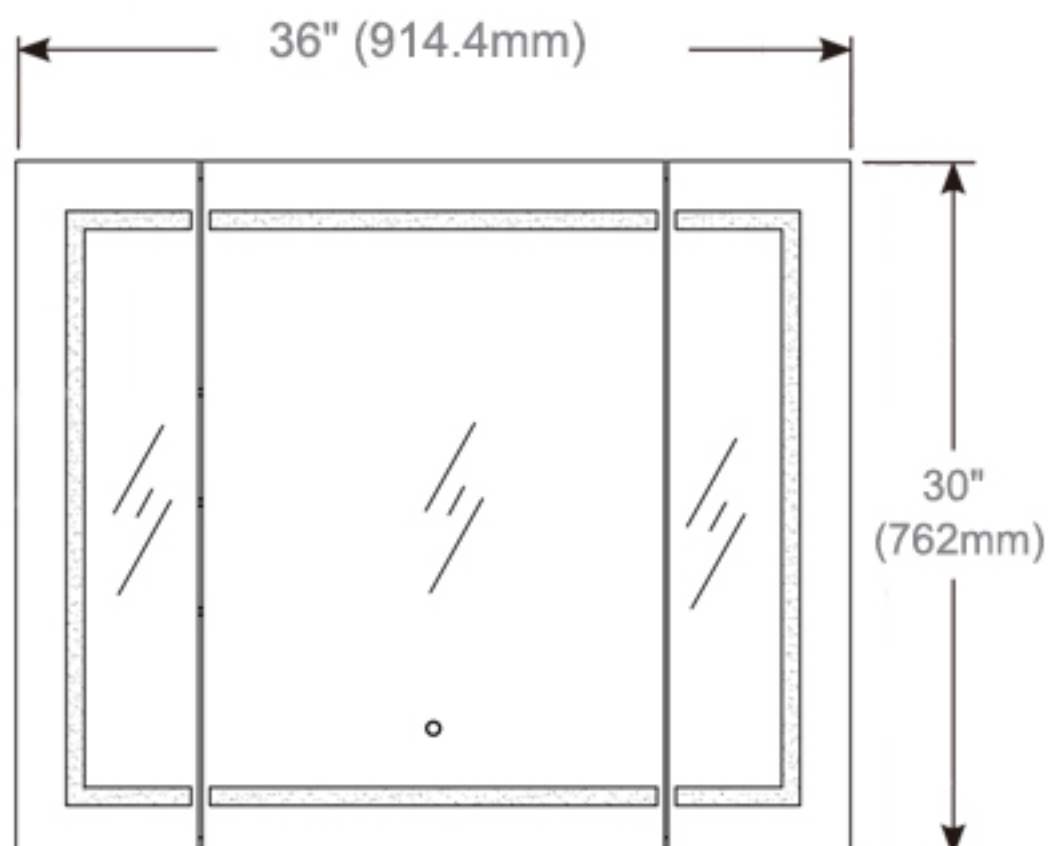

Kelvin	6500
CRI	80+
Lumens*†	1620
R9 Value*	50+
Watts (AC)	60
Lumens per Watt	90

Construction

- Grey aluminum body and door frame
- 3 mirror design – rear of cabinet and both sides of door
- Concealed finger pull-door edge
- Two pieces DTC 155° self-closing hinges for each door
both side door open 155°, middle door open 90°
- Adjustable shelving at 2-1/3" (60 mm) increments
- Single field wire into electrical shelf - Front access serviceability

Codes/Standards Applicable

Electric Option Models are ETL certified to:

- UL 962
- CSA Standard C22.2 No. 68

Dimensions

Height: 30" (762 mm)

Width: 36" (913 mm)

Depth: 5" (127 mm) When surface mounted

1" (25 mm) When recessed

Installation Options

- Recessed Mount - Rough Opening - 29-1/2" H x 35-1/2" W x 4" D (749mm H x 901mm W x 102mm D)
- Surface Mount - Surface Mount Kit is included

Electrical System

- 60 Watts LED Driver
- INPUT : 120VAC 60HZ 1.2A
- OUTPUT : 12VAC 5.0A
- Field wire location as shown in drawing
- 1/2" conduit (Ø 7/8" actual) electrical knockout location shown below
- Included field wire cable clamp
- Circuit Diagram

Circuit Diagram

Recessed Mount

Surface Mount

Cabinet Dimensions

Rough-in Dimensions

Back of Cabinet - Wire Access Location