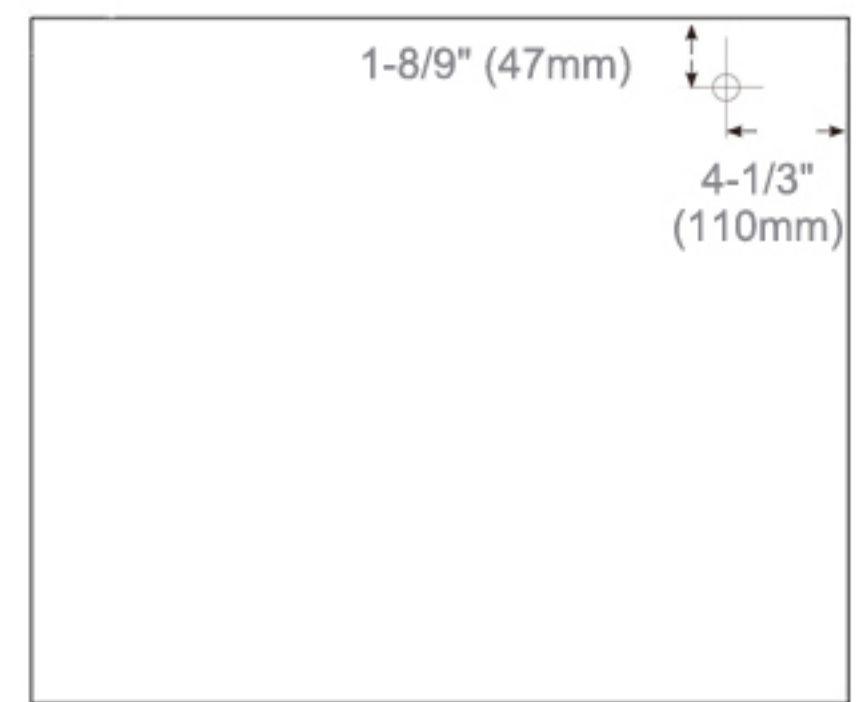

Kelvin	6500
CRI	80+
Lumens*†	1620
R9 Value*	50+
Watts (AC)	60
Lumens per Watt	90

Construction

- Grey aluminum body and door frame
- 3 mirror design – rear of cabinet and both sides of door
- Concealed finger pull-door edge
- Two pieces DTC 155° self-closing hinges for each door
both side door open 155°, middle door open 90°
- Adjustable shelving at 2-1/3" (60 mm) increments
- Single field wire into electrical shelf - Front access serviceability

Codes/Standards Applicable

Electric Option Models are ETL certified to:

- UL 962
- CSA Standard C22.2 No. 68

Dimensions

Height: 30" (762 mm)

Width: 36" (913 mm)

Depth: 5" (127 mm) When surface mounted

1" (25 mm) When recessed

Installation Options

- Recessed Mount - Rough Opening - 29-1/2" H x 35-1/2" W x 4" D (749mm H x 901mm W x 102mm D)
- Surface Mount - Surface Mount Kit is included

Electrical System

- 60 Watts LED Driver
- INPUT : 120VAC 60HZ 1.2A
- OUTPUT : 12VAC 5.0A
- Field wire location as shown in drawing
- 1/2" conduit (Ø 7/8" actual) electrical knockout location shown below
- Included field wire cable clamp
- Circuit Diagram

Circuit Diagram

Recessed Mount

Surface Mount

Cabinet Dimensions

Rough-in Dimensions

Back of Cabinet - Wire Access Location