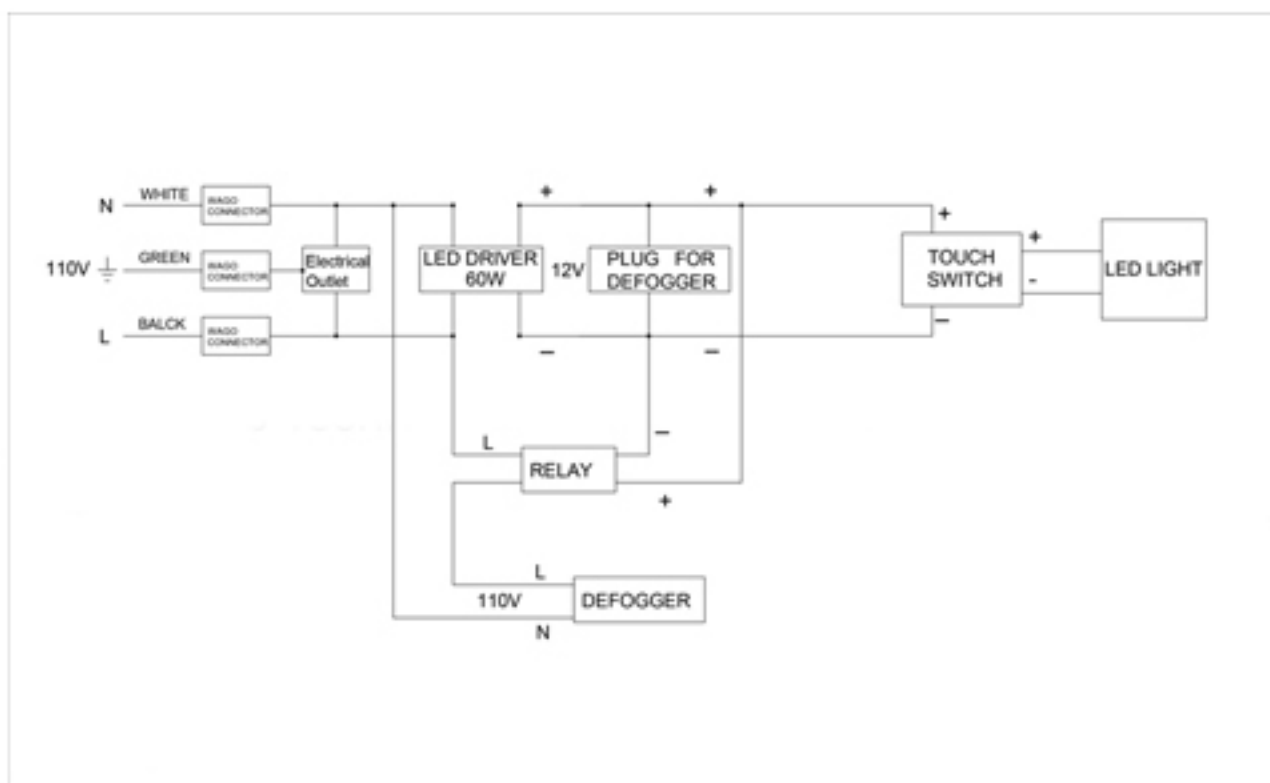

Codes/Standards Applicable

Electric Option Models are ETL certified to:

- UL 962
- CSA Standard C22.2 No. 68

Dimensions

Height: 30" (762 mm)

Width: 36" (913 mm)

Depth: 5" (127 mm) When surface mounted

1" (25 mm) When recessed

Installation Options

- Recessed Mount - Rough Opening - 29-1/2" H x 35-1/2" W x 4" D (749mm H x 901mm W x 102mm D)
- Surface Mount - Surface Mount Kit is included

Electrical System

- 60 Watts LED Driver
- INPUT : 120VAC 60HZ 1.2A
- OUTPUT : 12VAC 5.0A
- Field wire location as shown in drawing
- 1/2" conduit (Ø 7/8" actual) electrical knockout location shown below
- Included field wire cable clamp
- Circuit Diagram