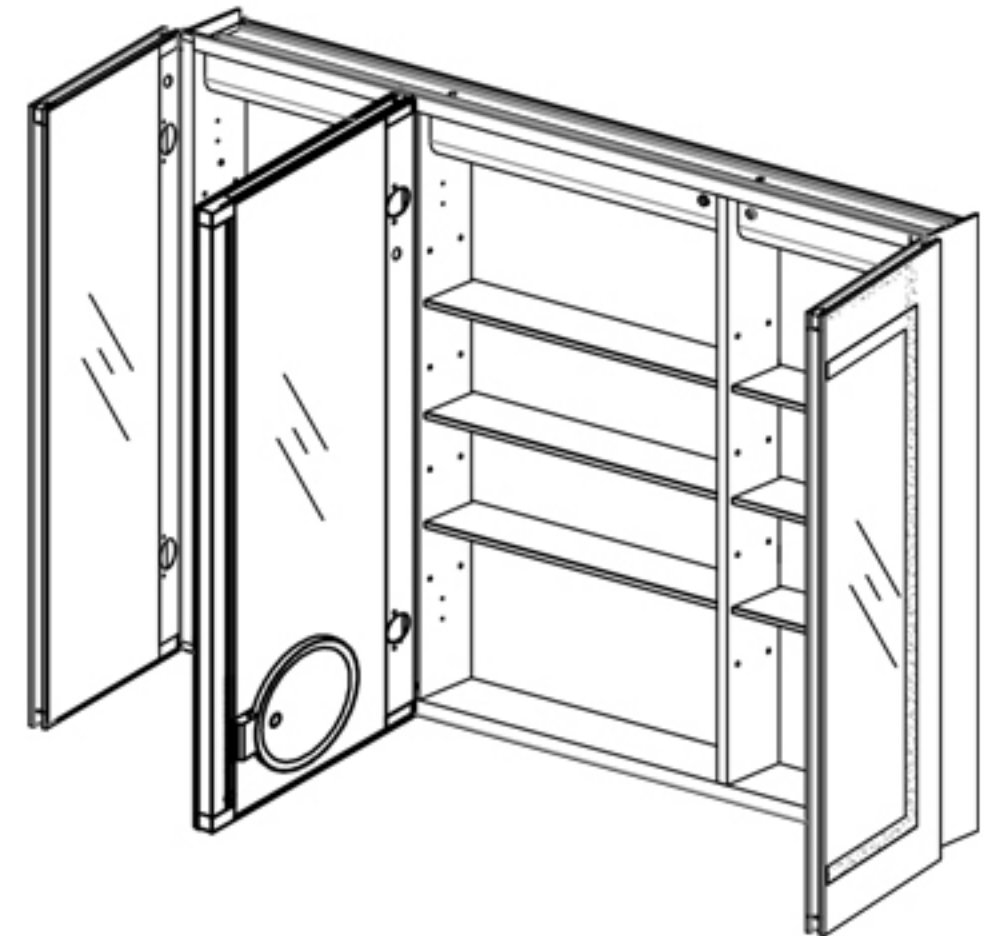

Features

- Cool white LED Light with Dimmable touch control
- Mirrored interior with 3 adjustable glass shelves
- Includes Defogger with push button
- Includes one outlet without USB port
- Includes an adjustable makeup mirror
- Includes installation hardware for recess mounting
- Can be recessed or surface mounted
(surface mounting is included)
- Energy efficient LED lighting:

Kelvin	6500
CRI	80+
Lumens*†	1620
R9 Value*	50+
Watts (AC)	60
Lumens per Watt	90

Construction

- Grey aluminum body and door frame
- 3 mirror design – rear of cabinet and both sides of door
- Concealed finger pull-door edge
- Two pieces DTC 155° self-closing hinges for each door
both side door open 155°, middle door open 90°
- Adjustable shelving at 2-1/3" (60 mm) increments
- Single field wire into electrical shelf - Front access serviceability

Codes/Standards Applicable

Electric Option Models are ETL certified to:

- UL 962
- CSA Standard C22.2 No. 68

Dimensions

Height: 30" (762 mm)

Width: 36" (913 mm)

Depth: 5" (127 mm) When surface mounted

1" (25 mm) When recessed

Installation Options

- Recessed Mount - Rough Opening - 29-1/2" H x 35-1/2" W x 4" D (749mm H x 901mm W x 102mm D)
- Surface Mount - Surface Mount Kit is included

Electrical System

- 60 Watts LED Driver
- INPUT : 120VAC 60HZ 1.2A
- OUTPUT : 12VAC 5.0A
- Field wire location as shown in drawing
- 1/2" conduit (Ø 7/8" actual) electrical knockout location shown below
- Included field wire cable clamp
- Circuit Diagram