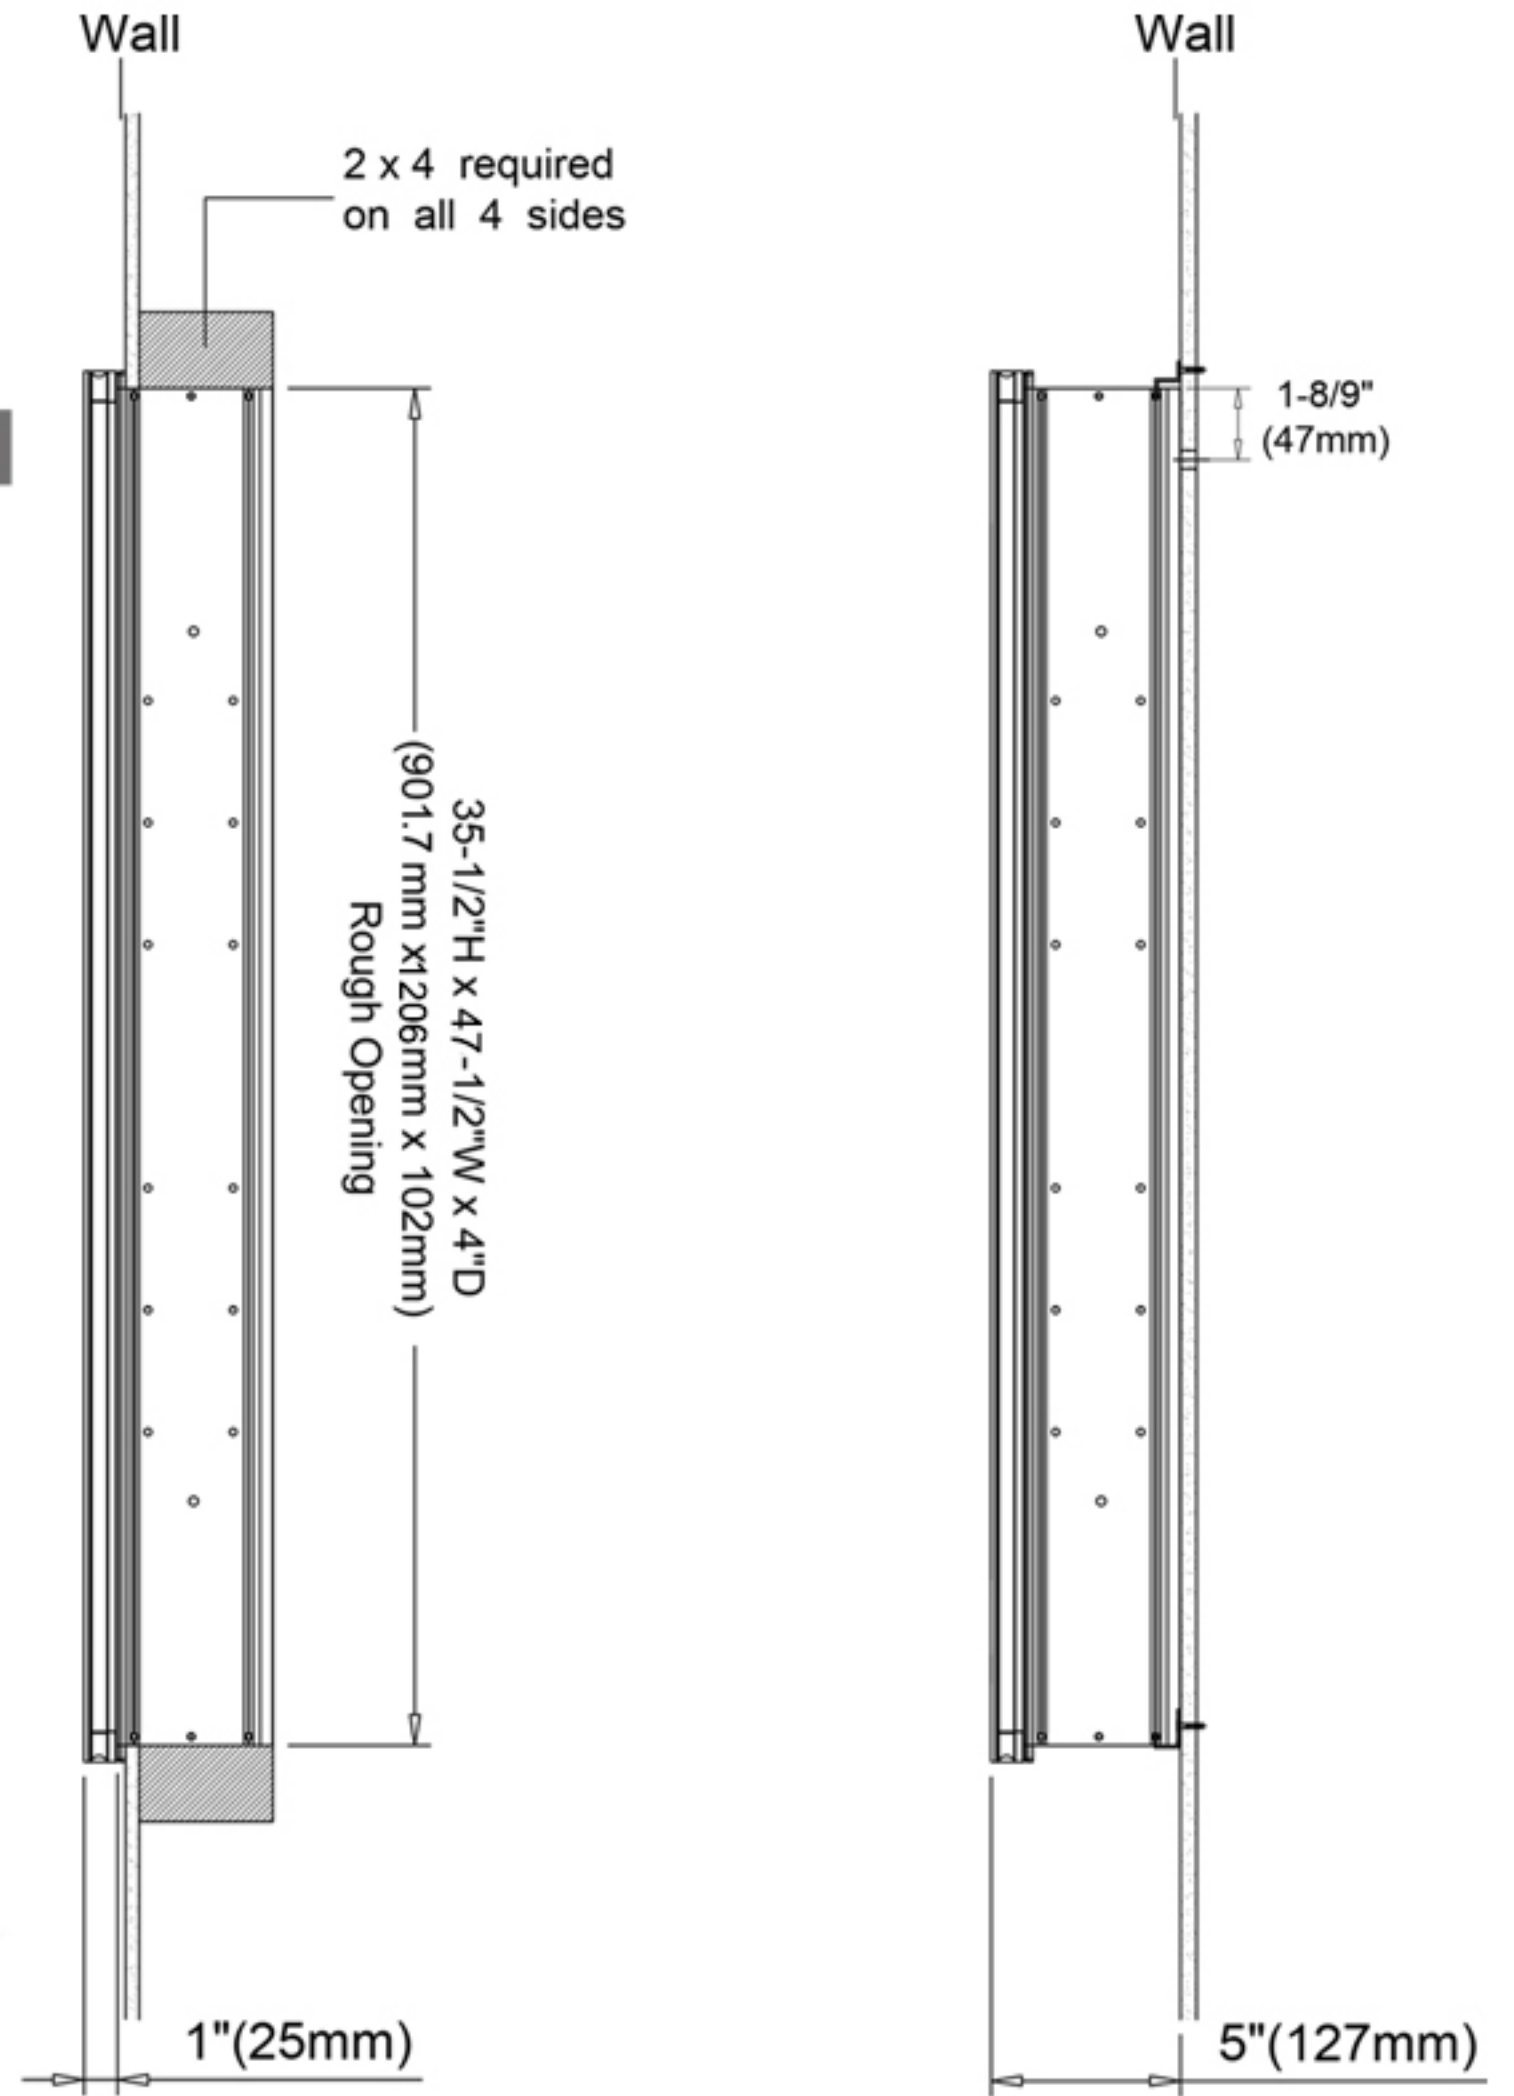

## Dimensions

Height: 36" ( 913 mm)

Width: 48" ( 1219 mm)

Depth: 5" (127 mm) When surface mounted

1" (25 mm) When recessed

Circuit Diagram

## Installation Options

- Recessed Mount - Rough Opening - 35-1/2" H x 47-1/2" W x 4" D (901.7mm H x 1210mm W x 102mm D)
- Surface Mount - Surface Mount Kit is included

Back of Cabinet - Wire Access Location

Recessed Mount

Surface Mount

Cabinet Dimensions

Rough-in Dimensions