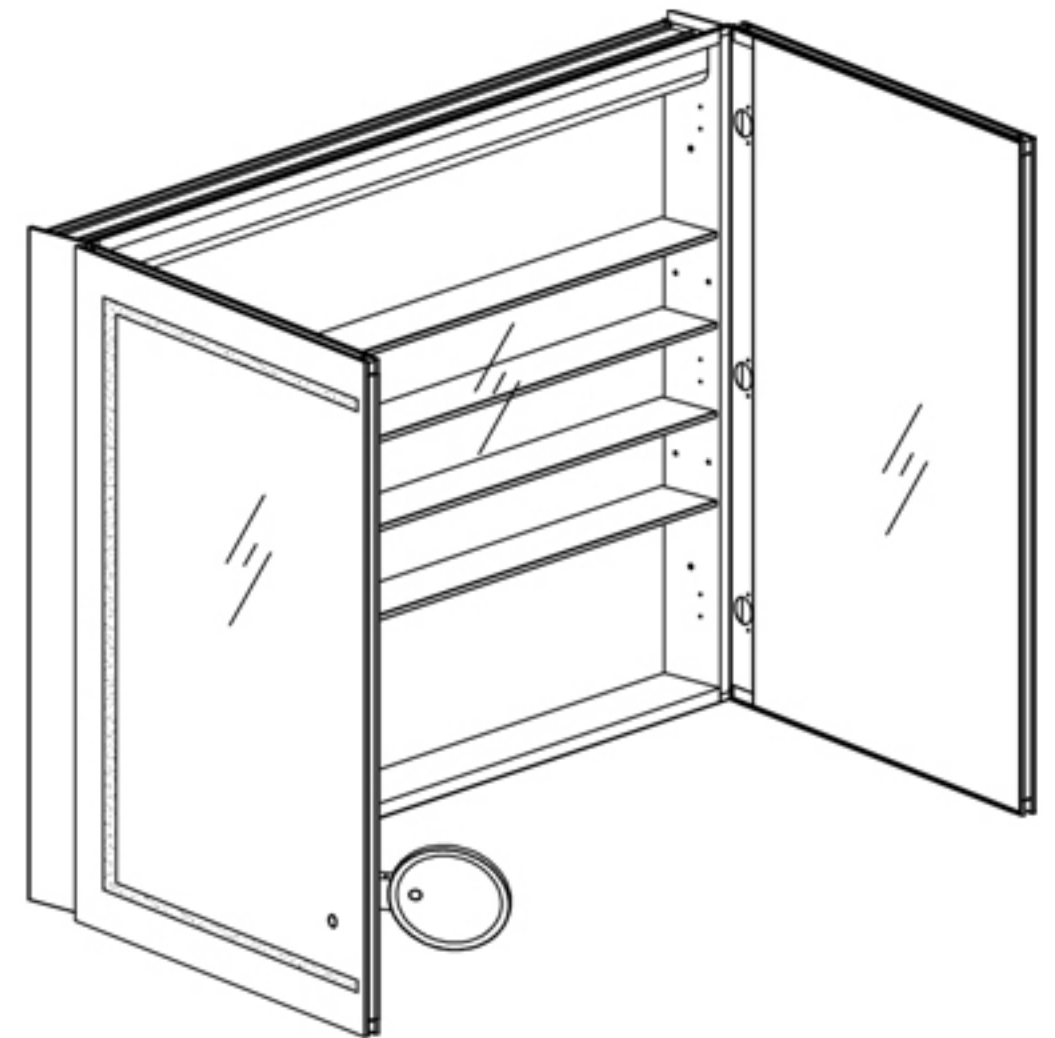

## Features

- Cool white LED Light with Dimmable touch control
- Mirrored interior with 4 adjustable glass shelves
- Includes Defogger with push button
- Includes one outlet without USB port
- Includes an adjustable makeup mirror
- Includes installation hardware for recess mounting
- Can be recessed or surface mounted  
(surface mounting is included )
- Energy efficient LED lighting:

## Construction

- Grey aluminum body and door frame
- 3 mirror design – rear of cabinet and both sides of door
- Concealed finger pull-door edge
- Three pieces DTC 155° self-closing hinges for each door
- Adjustable shelving at 3-1/7" (80 mm) increments
- Single field wire into electrical shelf - Front access serviceability

## Dimensions

Height: 36" ( 913 mm)

Width: 48" ( 1219 mm)

Depth: 5" (127 mm) When surface mounted

1" (25 mm) When recessed

Circuit Diagram

## Installation Options

- Recessed Mount - Rough Opening - 35-1/2" H x 47-1/2" W x 4" D (901.7mm H x 1210mm W x 102mm D)
- Surface Mount - Surface Mount Kit is included