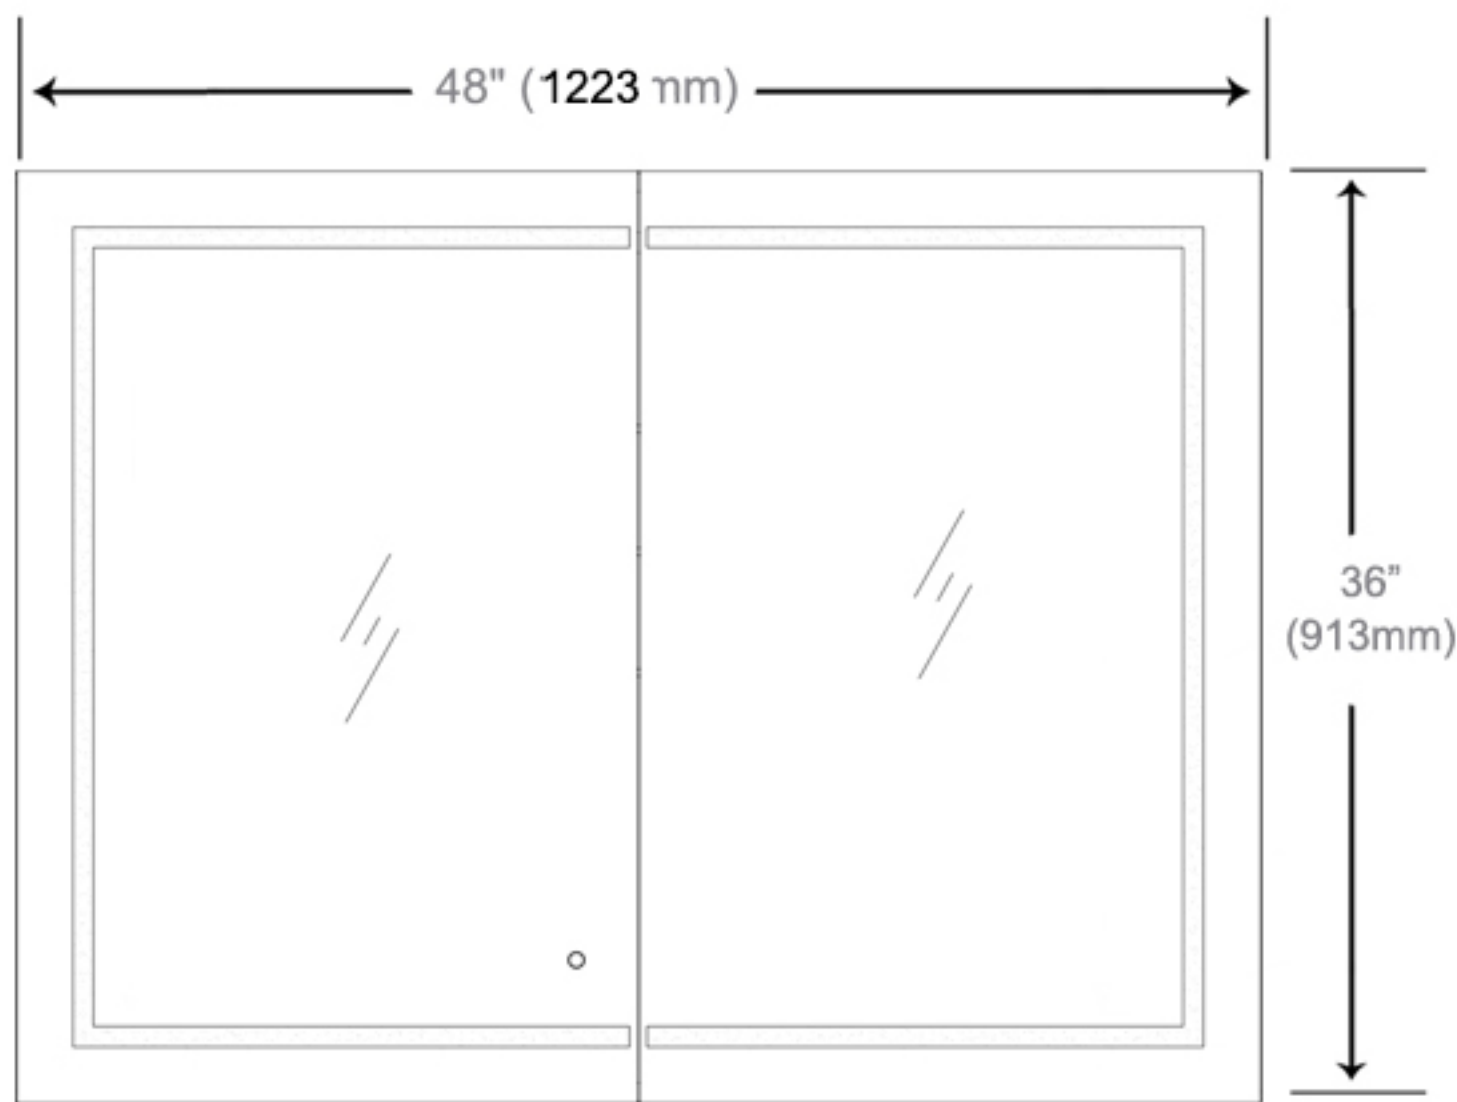

## Dimensions

Height: 36" ( 913 mm)

Width: 48" ( 1219 mm)

Depth: 5" (127 mm) When surface mounted

1" (25 mm) When recessed

Circuit Diagram

## Installation Options

- Recessed Mount - Rough Opening - 35-1/2" H x 47-1/2" W x 4" D (901.7mm H x 1210mm W x 102mm D)
- Surface Mount - Surface Mount Kit is included

Back of Cabinet - Wire Access Location

Recessed Mount

Surface Mount

Cabinet Dimensions

Rough-in Dimensions