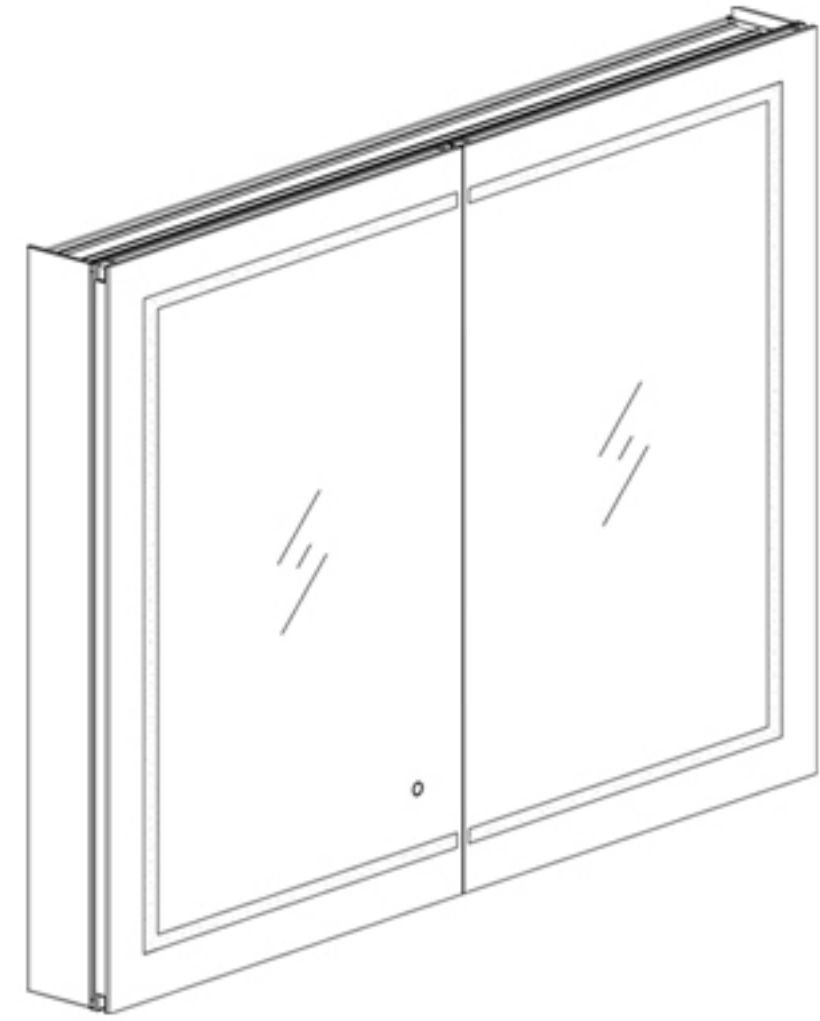

## Features

- Cool white LED Light with Dimmable touch control
- Mirrored interior with 4 adjustable glass shelves
- Includes Defogger with push button
- Includes one outlet without USB port
- Includes an adjustable makeup mirror
- Includes installation hardware for recess mounting
- Can be recessed or surface mounted  
(surface mounting is included )
- Energy efficient LED lighting:

## Construction

- Grey aluminum body and door frame
- 3 mirror design – rear of cabinet and both sides of door
- Concealed finger pull-door edge
- Three pieces DTC 155° self-closing hinges for each door
- Adjustable shelving at 3-1/7" (80 mm) increments
- Single field wire into electrical shelf - Front access serviceability

## Dimensions

Height: 36" ( 913 mm)

Width: 48" ( 1219 mm)

Depth: 5" (127 mm) When surface mounted

1" (25 mm) When recessed

Circuit Diagram

## Installation Options

- Recessed Mount - Rough Opening - 35-1/2" H x 47-1/2" W x 4" D (901.7mm H x 1210mm W x 102mm D)
- Surface Mount - Surface Mount Kit is included