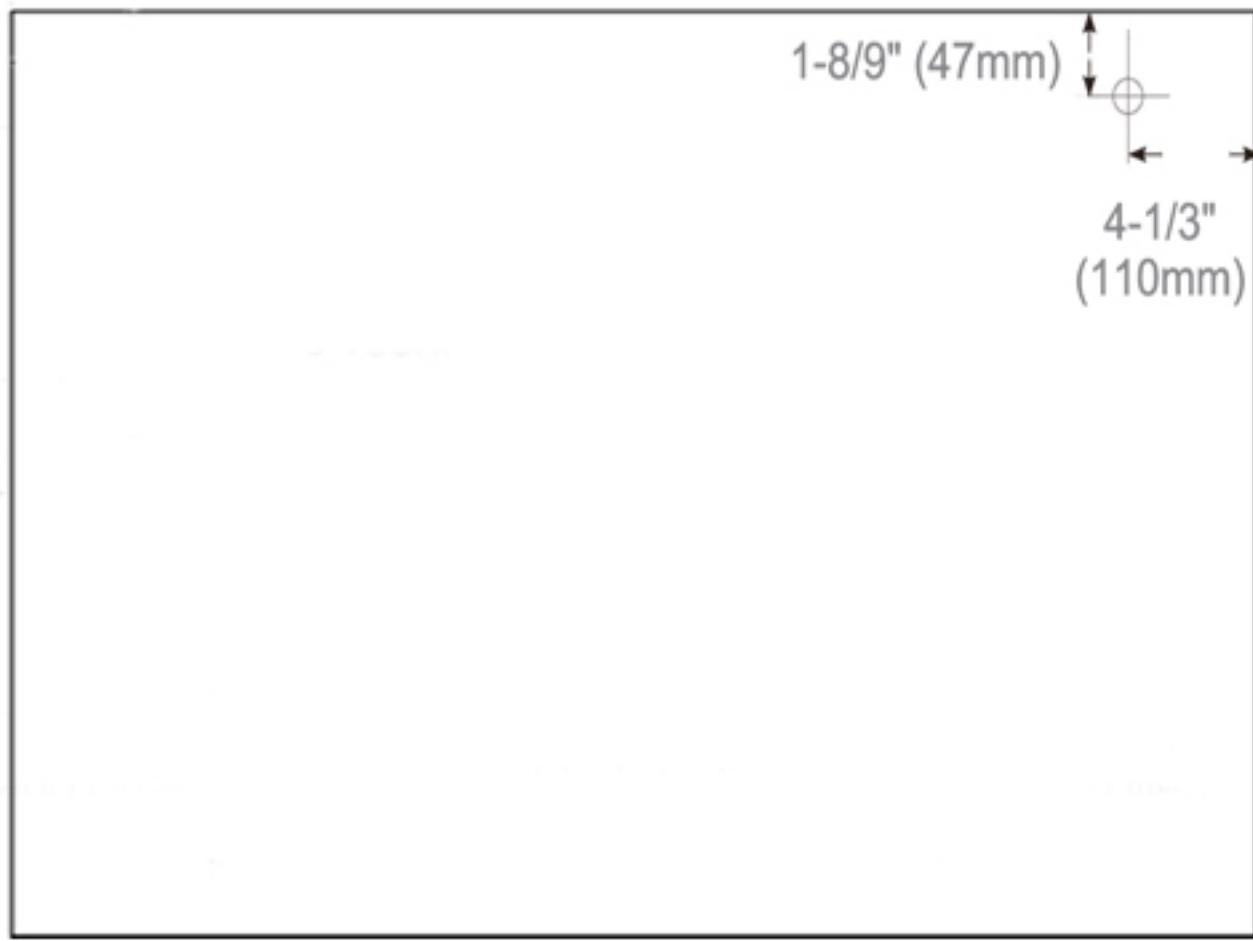

Installation Options

- Recessed Mount - Rough Opening - 35-1/2" H x 47-1/2" W x 4" D (901.7mm H x 1210mm W x 102mm D)
- Surface Mount - Surface Mount Kit is included

Electrical System

- 60Watts LED Driver
- INPUT : 120 VAC 60HZ 1.2A
- OUTPUT : 12 VAC 5.0A
- Field wire location as shown in drawing
- 1/2" conduit (Ø 7/8" actual) electrical knockout location shown below
- Included field wire cable clamp
- Circuit Diagram (On page 1)

Back of Cabinet - Wire Access Location