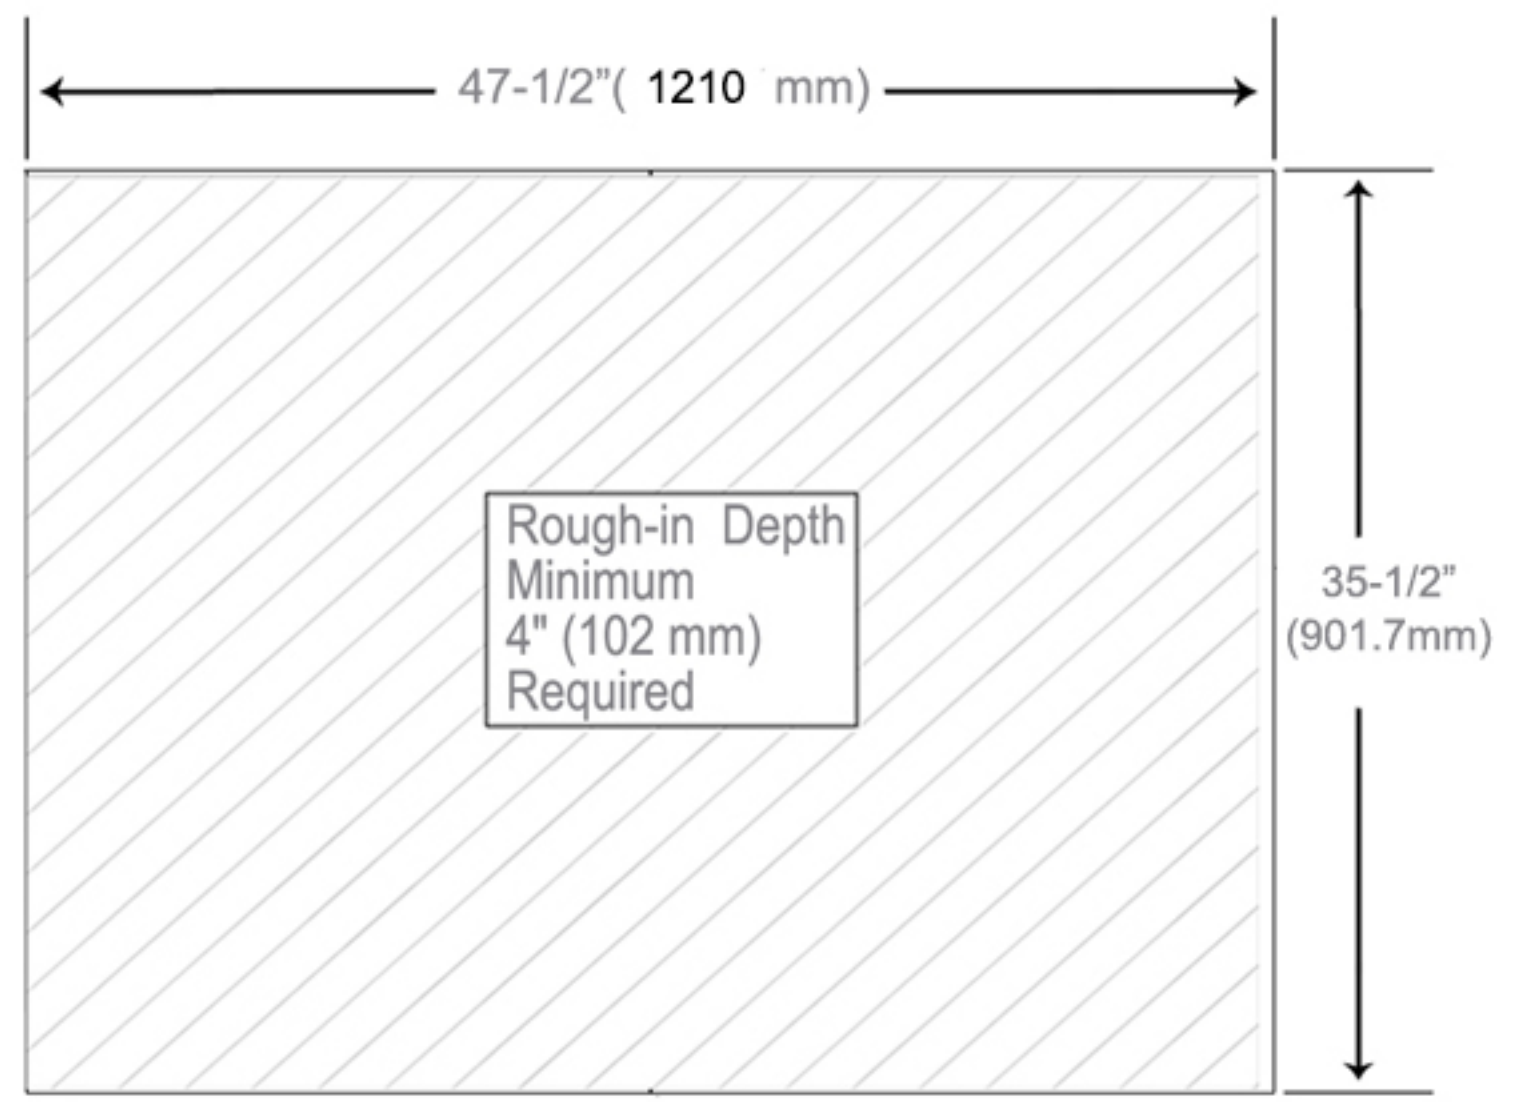

## Dimensions

Height: 36" ( 913 mm)

Width: 48" ( 1219 mm)

Depth: 5" (127 mm) When surface mounted

1" (25 mm) When recessed

Circuit Diagram

## Installation Options

- Recessed Mount - Rough Opening - 35-1/2" H x 47-1/2" W x 4" D (901.7mm H x 1210mm W x 102mm D)
- Surface Mount - Surface Mount Kit is included

Back of Cabinet - Wire Access Location

Recessed Mount

Surface Mount

Cabinet Dimensions

Rough-in Dimensions