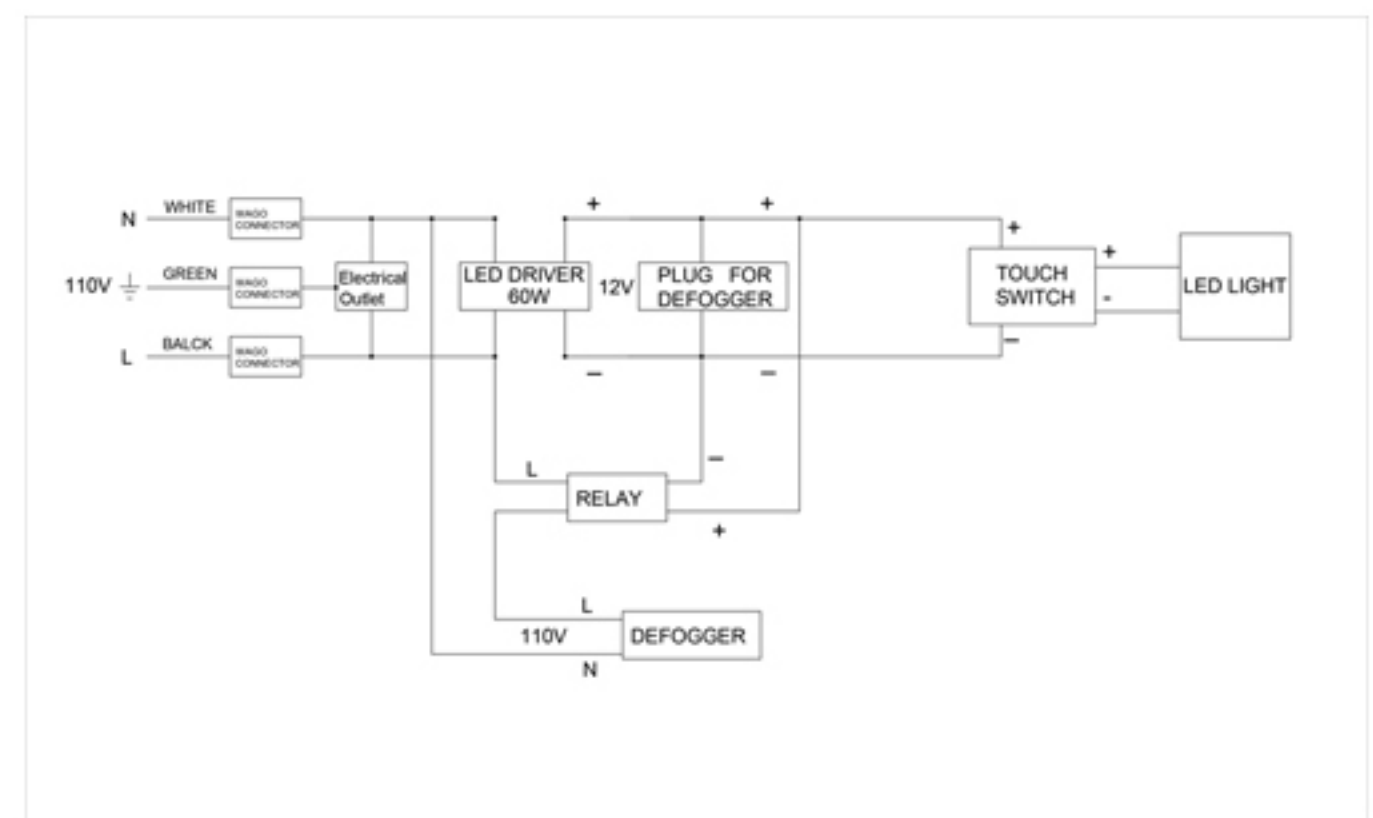

## Codes/Standards Applicable

Electric Option Models are ETL certified to:

- UL 962
- CSA Standard C22.2 No. 68

## Dimensions

Height: 36" ( 913 mm)

Width: 48" ( 1219 mm)

Depth: 5" (127 mm) When surface mounted

1" (25 mm) When recessed

Circuit Diagram