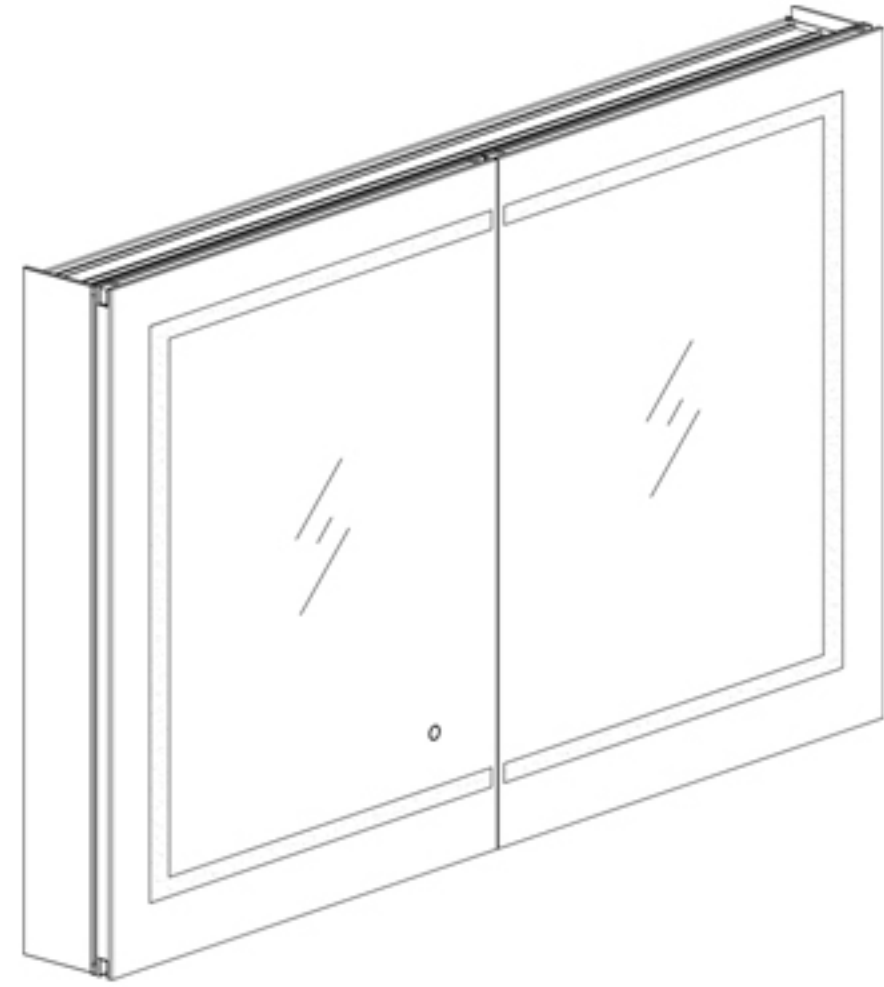

Features

- Cool white LED Light with Dimmable touch control
- Mirrored interior with 3 adjustable glass shelves
- Includes Defogger with push button
- Includes one outlet without USB port
- Includes an adjustable makeup mirror
- Includes installation hardware for recess mounting
- Can be recessed or surface mounted
(surface mounting is included)
- Energy efficient LED lighting:

Kelvin	6500
CRI	80+
Lumens*†	1620
R9 Value*	50+
Watts (AC)	60
Lumens per Watt	90

Construction

- Grey aluminum body and door frame
- 3 mirror design – rear of cabinet and both sides of door
- Concealed finger pull-door edge
- Two pieces DTC 155° self-closing hinges for each door
- Adjustable shelving at 2-1/3" (60 mm) increments
- Single field wire into electrical shelf - Front access serviceability

Codes/Standards Applicable

Electric Option Models are ETL certified to:

- UL 962
- CSA Standard C22.2 No. 68

Dimensions

Height: 30" (762 mm)

Width: 48" (1223 mm)

Depth: 5" (127 mm) When surface mounted

1" (25 mm) When recessed

Circuit Diagram

Installation Options

- Recessed Mount - Rough Opening - 29-1/2" H x 47-1/2" W x 4" D (749mm H x 1210mm W x 102mm D)
- Surface Mount - Surface Mount Kit is included

Electrical System

- 60Watts LED Driver
- INPUT : 120 VAC 60HZ 1.2A
- OUTPUT : 12 VAC 5.0A
- Field wire location as shown in drawing
- 1/2" conduit (Ø 7/8" actual) electrical knockout location shown below
- Included field wire cable clamp
- Circuit Diagram (On page 1)