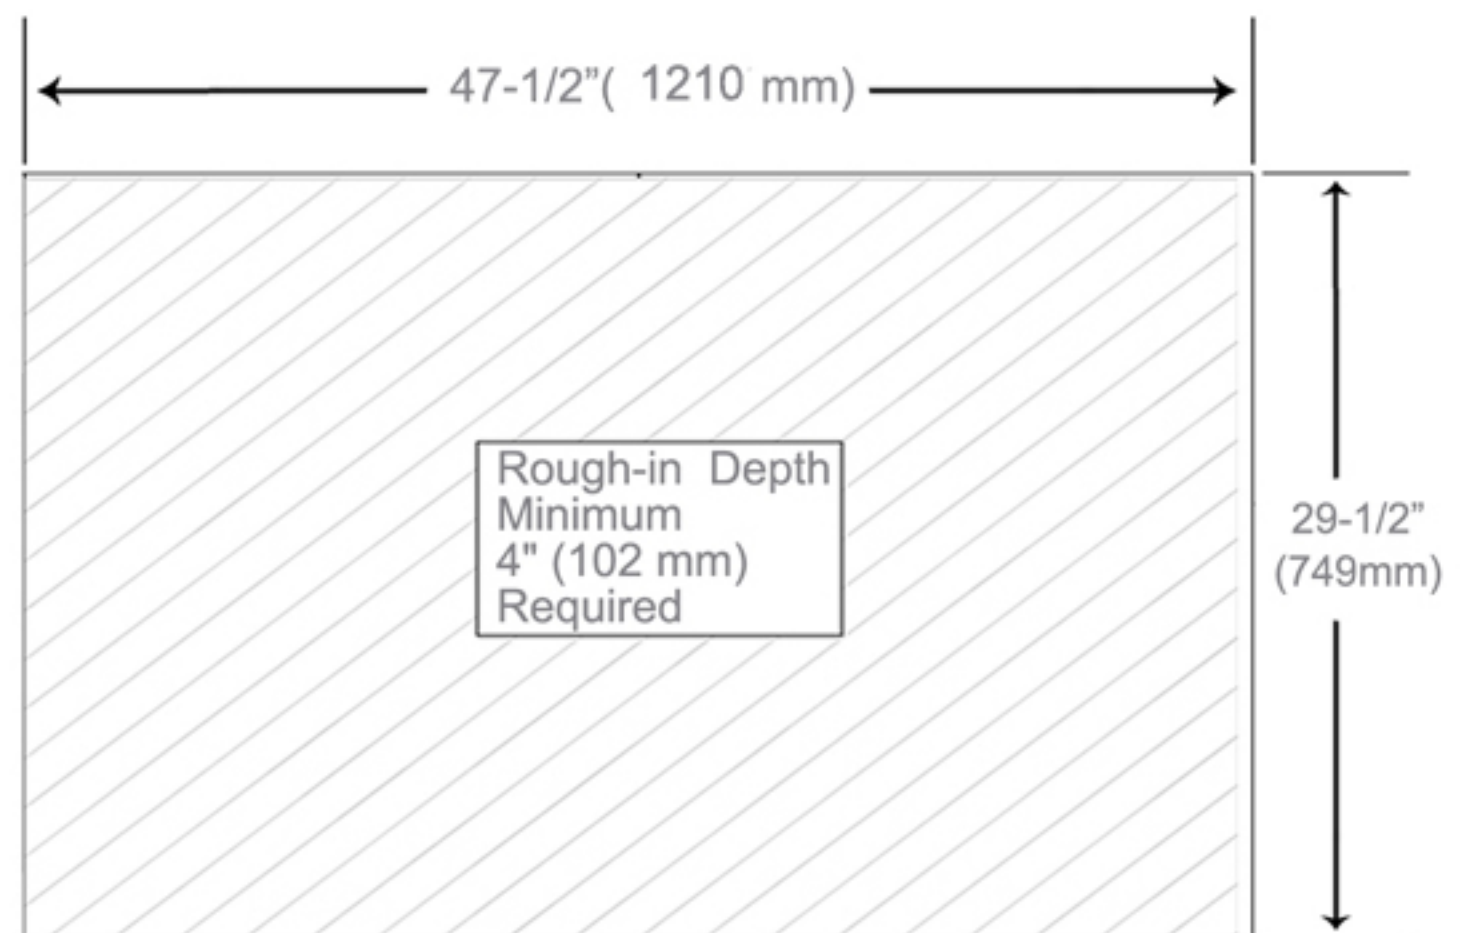

Kelvin	6500
CRI	80+
Lumens*†	1620
R9 Value*	50+
Watts (AC)	60
Lumens per Watt	90

Construction

- Grey aluminum body and door frame
- 3 mirror design – rear of cabinet and both sides of door
- Concealed finger pull-door edge
- Two pieces DTC 155° self-closing hinges for each door
- Adjustable shelving at 2-1/3" (60 mm) increments
- Single field wire into electrical shelf - Front access serviceability

Codes/Standards Applicable

Electric Option Models are ETL certified to:

- UL 962
- CSA Standard C22.2 No. 68

Dimensions

Height: 30" (762 mm)

Width: 48" (1223 mm)

Depth: 5" (127 mm) When surface mounted

1" (25 mm) When recessed

Circuit Diagram

Installation Options

- Recessed Mount - Rough Opening - 29-1/2" H x 47-1/2" W x 4" D (749mm H x 1210mm W x 102mm D)
- Surface Mount - Surface Mount Kit is included

Electrical System

- 60Watts LED Driver
- INPUT : 120 VAC 60HZ 1.2A
- OUTPUT : 12 VAC 5.0A
- Field wire location as shown in drawing
- 1/2" conduit (Ø 7/8" actual) electrical knockout location shown below
- Included field wire cable clamp
- Circuit Diagram (On page 1)

Back of Cabinet - Wire Access Location

Recessed Mount

Surface Mount

Cabinet Dimensions

Rough-in Dimensions