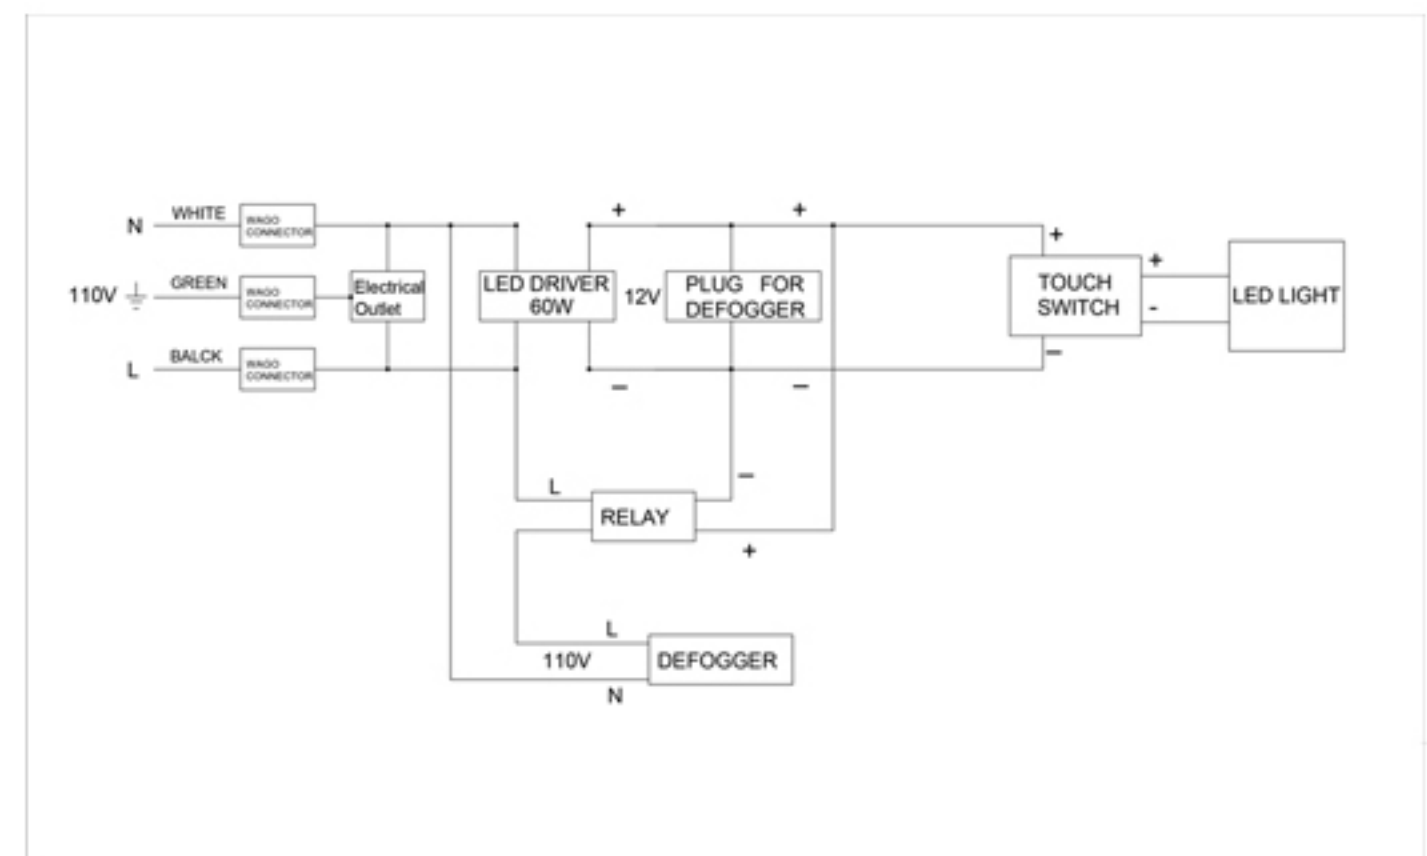

Codes/Standards Applicable

Electric Option Models are ETL certified to:

- UL 962
- CSA Standard C22.2 No. 68

Dimensions

Height: 30" (762 mm)

Width: 48" (1223 mm)

Depth: 5" (127 mm) When surface mounted

1" (25 mm) When recessed

Circuit Diagram

Installation Options

- Recessed Mount - Rough Opening - 29-1/2" H x 47-1/2" W x 4" D (749mm H x 1210mm W x 102mm D)
- Surface Mount - Surface Mount Kit is included

Electrical System

- 60Watts LED Driver
- INPUT : 120 VAC 60HZ 1.2A
- OUTPUT : 12 VAC 5.0A
- Field wire location as shown in drawing
- 1/2" conduit (Ø 7/8" actual) electrical knockout location shown below
- Included field wire cable clamp
- Circuit Diagram (On page 1)