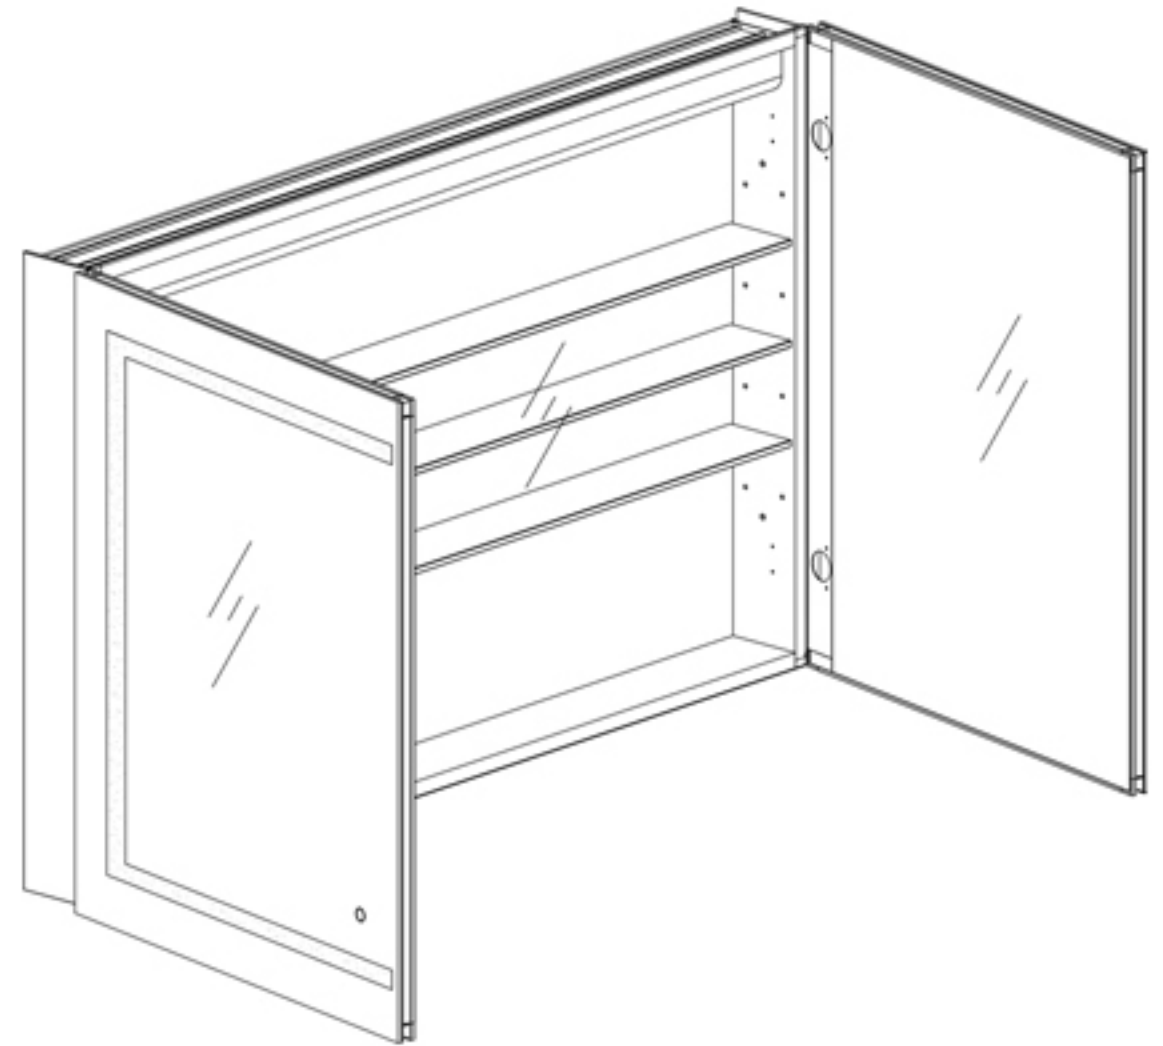

Features

- Cool white LED Light with Dimmable touch control
- Mirrored interior with 3 adjustable glass shelves
- Includes Defogger with push button
- Includes one outlet without USB port
- Includes an adjustable makeup mirror
- Includes installation hardware for recess mounting
- Can be recessed or surface mounted
(surface mounting is included)
- Energy efficient LED lighting:

Kelvin	6500
CRI	80+
Lumens*†	1620
R9 Value*	50+
Watts (AC)	60
Lumens per Watt	90

Construction

- Grey aluminum body and door frame
- 3 mirror design – rear of cabinet and both sides of door
- Concealed finger pull-door edge
- Two pieces DTC 155° self-closing hinges for each door
- Adjustable shelving at 2-1/3" (60 mm) increments
- Single field wire into electrical shelf - Front access serviceability

Codes/Standards Applicable

Electric Option Models are ETL certified to:

- UL 962
- CSA Standard C22.2 No. 68

Dimensions

Height: 30" (762 mm)

Width: 48" (1223 mm)

Depth: 5" (127 mm) When surface mounted

1" (25 mm) When recessed

Circuit Diagram

Installation Options

- Recessed Mount - Rough Opening - 29-1/2" H x 47-1/2" W x 4" D (749mm H x 1210mm W x 102mm D)
- Surface Mount - Surface Mount Kit is included

Electrical System

- 60Watts LED Driver
- INPUT : 120 VAC 60HZ 1.2A
- OUTPUT : 12 VAC 5.0A
- Field wire location as shown in drawing
- 1/2" conduit (Ø 7/8" actual) electrical knockout location shown below
- Included field wire cable clamp
- Circuit Diagram (On page 1)