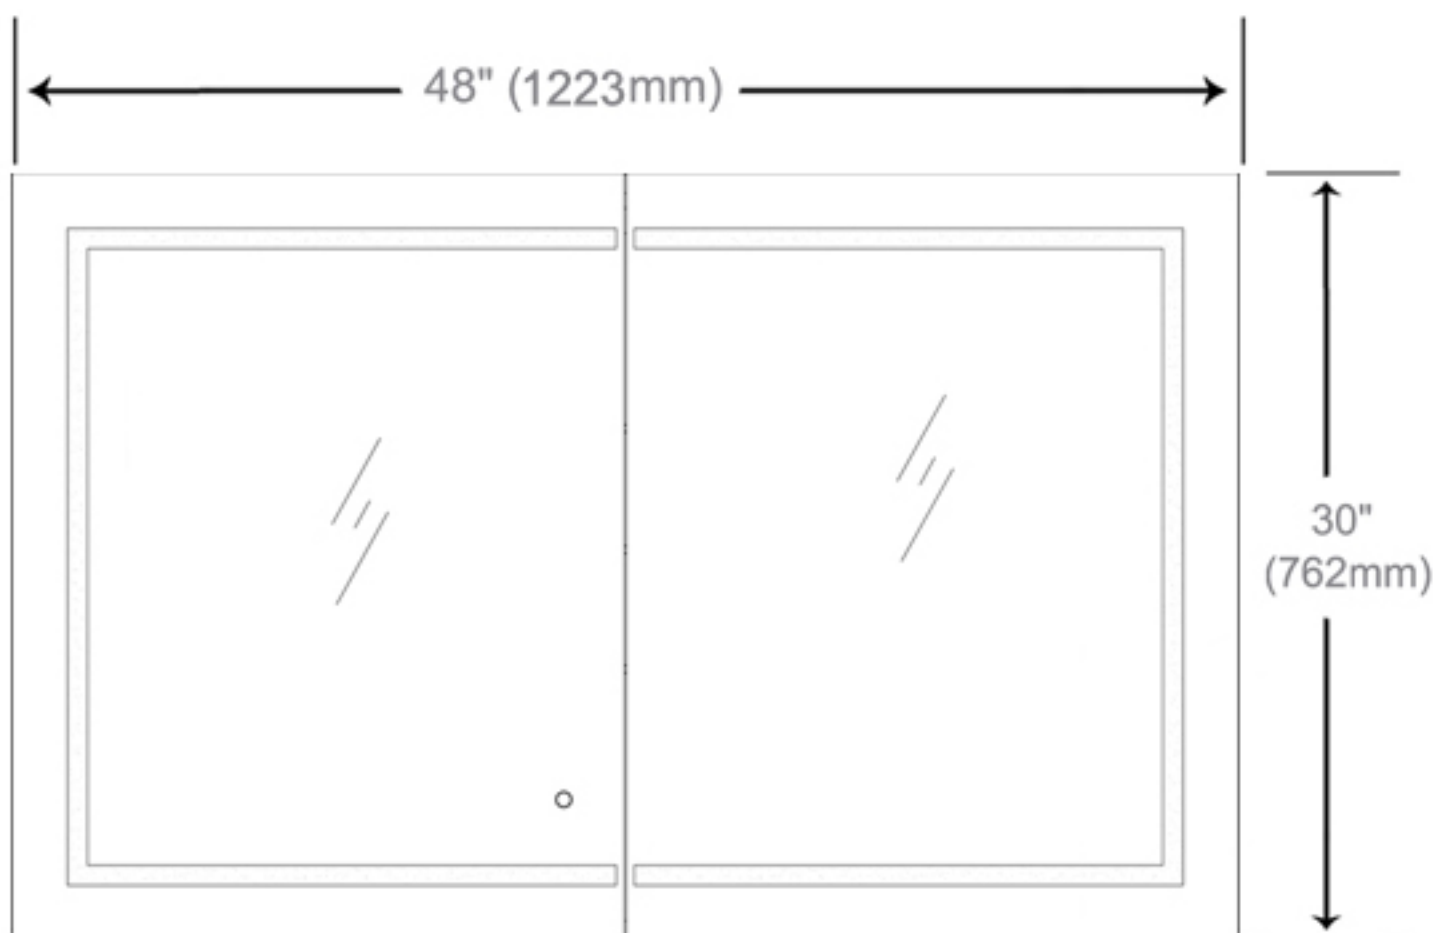

Kelvin	6500
CRI	80+
Lumens*†	1620
R9 Value*	50+
Watts (AC)	60
Lumens per Watt	90

Construction

- Grey aluminum body and door frame
- 3 mirror design – rear of cabinet and both sides of door
- Concealed finger pull-door edge
- Two pieces DTC 155° self-closing hinges for each door
- Adjustable shelving at 2-1/3" (60 mm) increments
- Single field wire into electrical shelf - Front access serviceability

Codes/Standards Applicable

Electric Option Models are ETL certified to:

- UL 962
- CSA Standard C22.2 No. 68

Dimensions

Height: 30" (762 mm)

Width: 48" (1223 mm)

Depth: 5" (127 mm) When surface mounted

1" (25 mm) When recessed

Circuit Diagram

Installation Options

- Recessed Mount - Rough Opening - 29-1/2" H x 47-1/2" W x 4" D (749mm H x 1210mm W x 102mm D)
- Surface Mount - Surface Mount Kit is included

Electrical System

- 60Watts LED Driver
- INPUT : 120 VAC 60HZ 1.2A
- OUTPUT : 12 VAC 5.0A
- Field wire location as shown in drawing
- 1/2" conduit (Ø 7/8" actual) electrical knockout location shown below
- Included field wire cable clamp
- Circuit Diagram (On page 1)

Back of Cabinet - Wire Access Location

Recessed Mount

Surface Mount

Cabinet Dimensions

Rough-in Dimensions