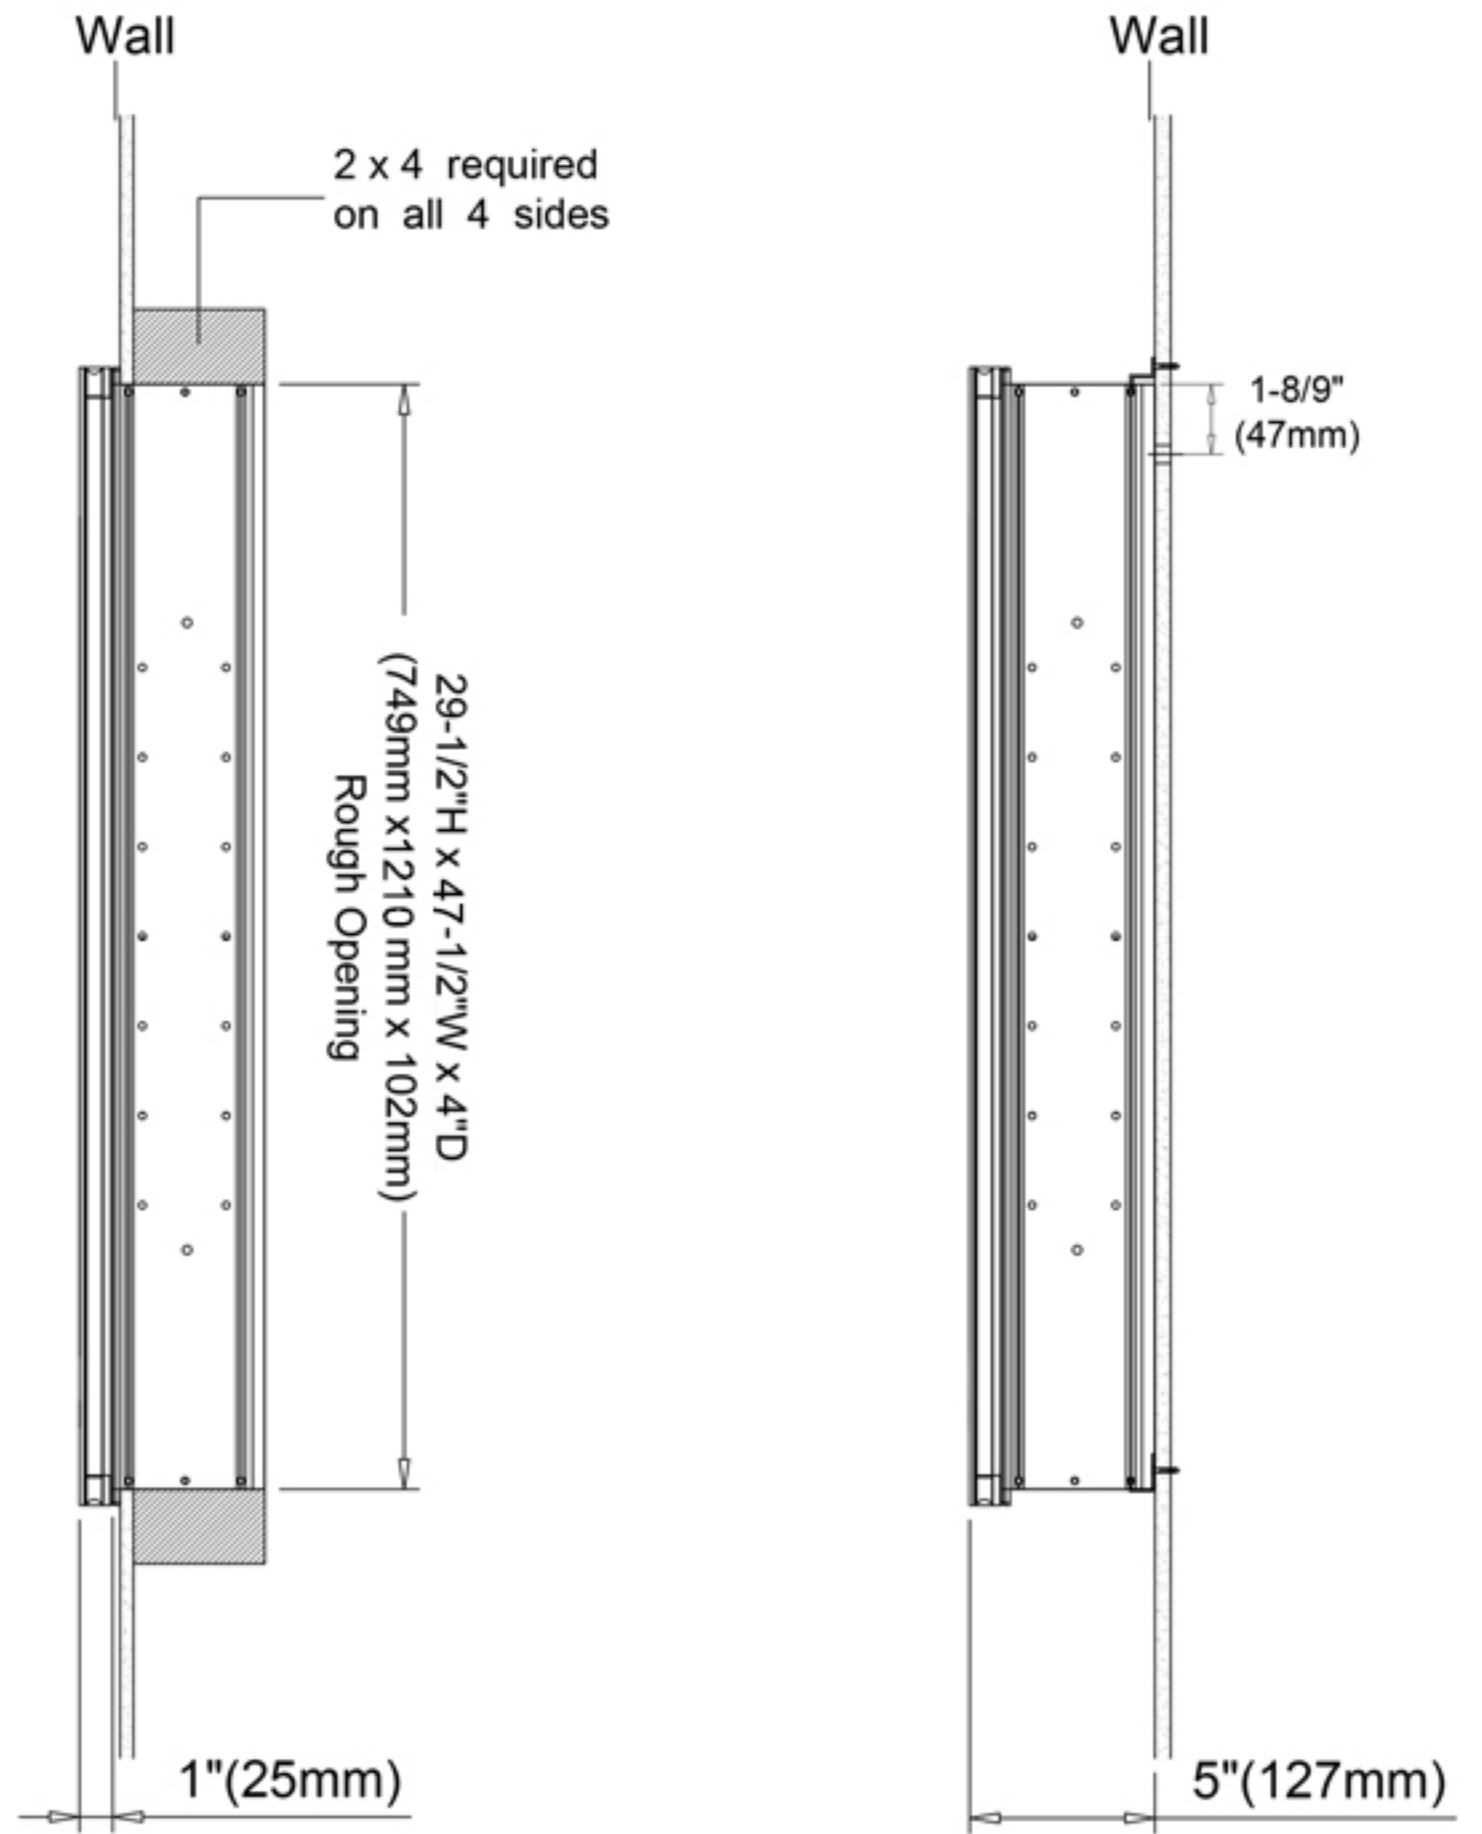

Kelvin	6500
CRI	80+
Lumens*†	1620
R9 Value*	50+
Watts (AC)	60
Lumens per Watt	90

Construction

- Grey aluminum body and door frame
- 3 mirror design – rear of cabinet and both sides of door
- Concealed finger pull-door edge
- Two pieces DTC 155° self-closing hinges for each door
- Adjustable shelving at 2-1/3" (60 mm) increments
- Single field wire into electrical shelf - Front access serviceability

Codes/Standards Applicable

Electric Option Models are ETL certified to:

- UL 962
- CSA Standard C22.2 No. 68

Dimensions

Height: 30" (762 mm)

Width: 48" (1223 mm)

Depth: 5" (127 mm) When surface mounted

1" (25 mm) When recessed

Circuit Diagram

Installation Options

- Recessed Mount - Rough Opening - 29-1/2" H x 47-1/2" W x 4" D (749mm H x 1210mm W x 102mm D)
- Surface Mount - Surface Mount Kit is included

Electrical System

- 60Watts LED Driver
- INPUT : 120 VAC 60HZ 1.2A
- OUTPUT : 12 VAC 5.0A
- Field wire location as shown in drawing
- 1/2" conduit (Ø 7/8" actual) electrical knockout location shown below
- Included field wire cable clamp
- Circuit Diagram (On page 1)

Back of Cabinet - Wire Access Location

Recessed Mount

Surface Mount

Cabinet Dimensions

Rough-in Dimensions