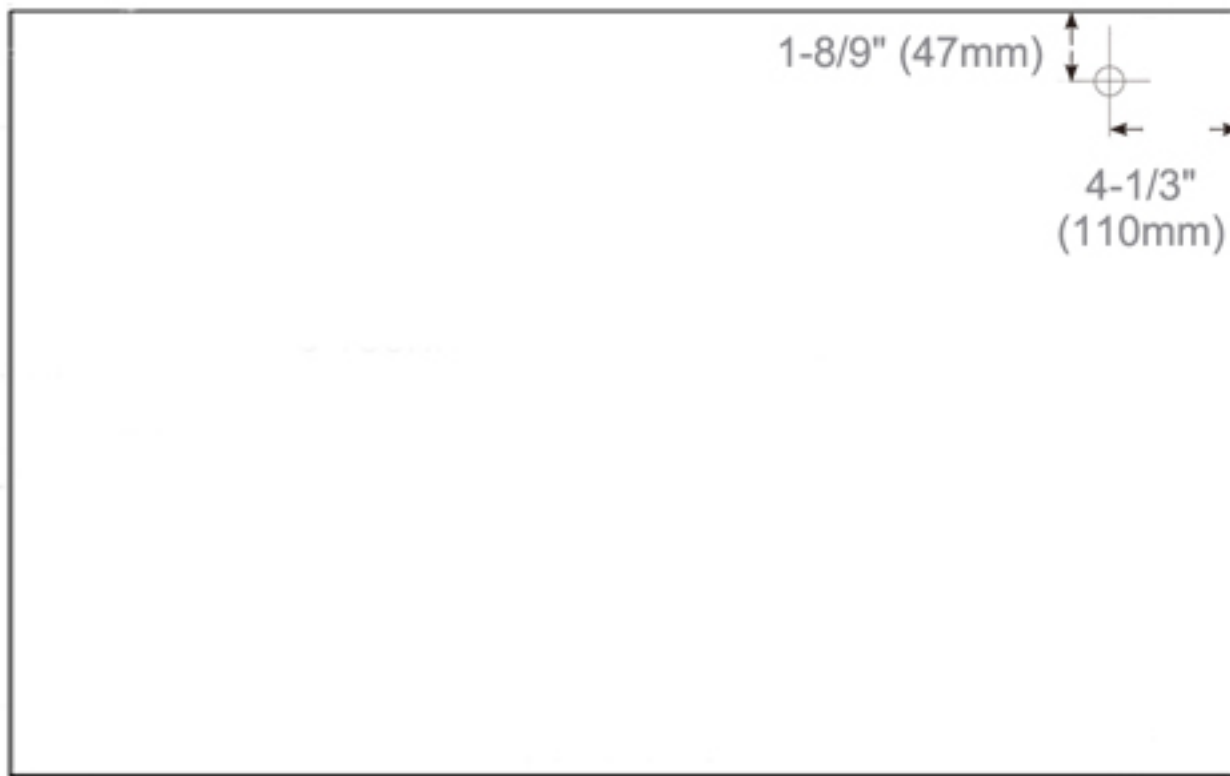

Kelvin	6500
CRI	80+
Lumens*†	1620
R9 Value*	50+
Watts (AC)	60
Lumens per Watt	90

Construction

- Grey aluminum body and door frame
- 3 mirror design – rear of cabinet and both sides of door
- Concealed finger pull-door edge
- Two pieces DTC 155° self-closing hinges for each door
- Adjustable shelving at 2-1/3" (60 mm) increments
- Single field wire into electrical shelf - Front access serviceability

Codes/Standards Applicable

Electric Option Models are ETL certified to:

- UL 962
- CSA Standard C22.2 No. 68

Dimensions

Height: 30" (762 mm)

Width: 48" (1223 mm)

Depth: 5" (127 mm) When surface mounted

1" (25 mm) When recessed

Circuit Diagram

Installation Options

- Recessed Mount - Rough Opening - 29-1/2" H x 47-1/2" W x 4" D (749mm H x 1210mm W x 102mm D)
- Surface Mount - Surface Mount Kit is included

Electrical System

- 60Watts LED Driver
- INPUT : 120 VAC 60HZ 1.2A
- OUTPUT : 12 VAC 5.0A
- Field wire location as shown in drawing
- 1/2" conduit (Ø 7/8" actual) electrical knockout location shown below
- Included field wire cable clamp
- Circuit Diagram (On page 1)