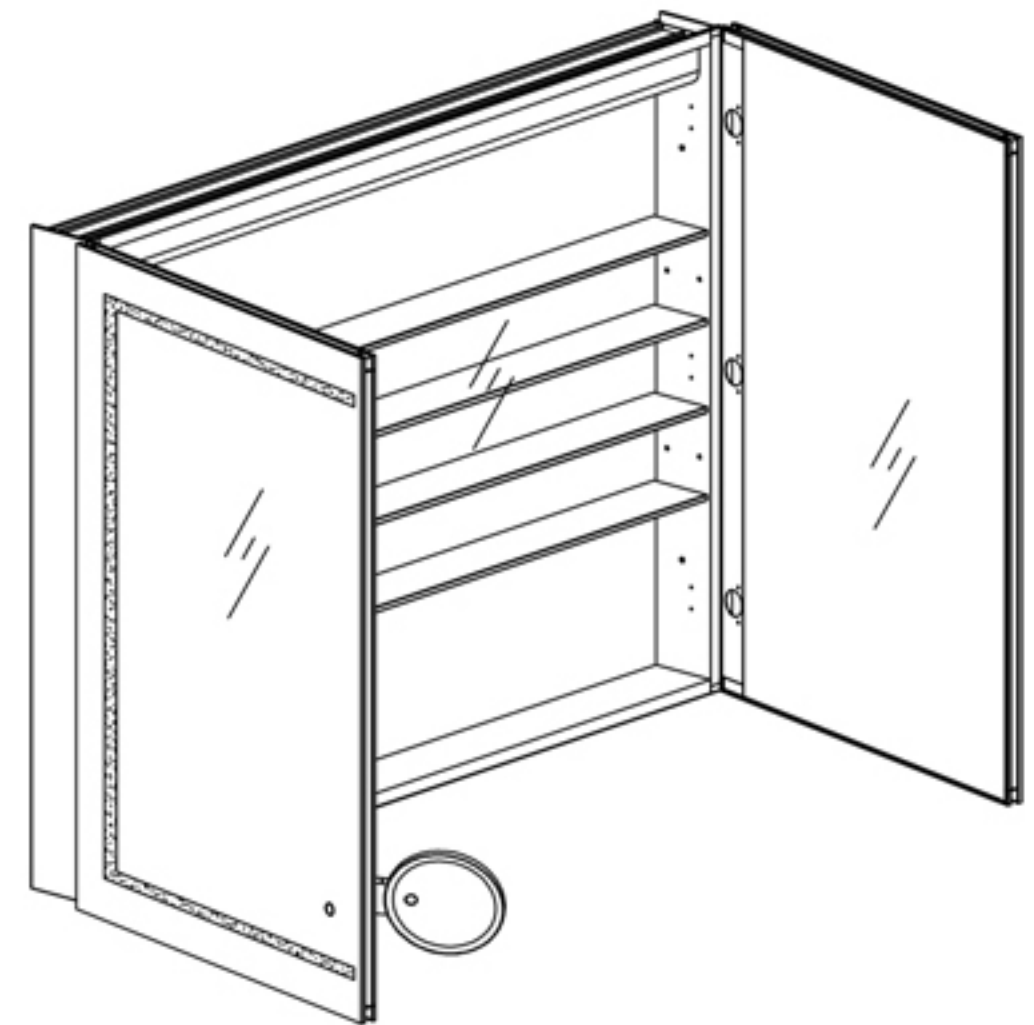

Features

- Cool white LED Light with Dimmable touch control
- Mirrored interior with 4 adjustable glass shelves
- Includes Defogger with push button
- Includes one outlet without USB port
- Includes an adjustable makeup mirror
- Includes installation hardware for recess mounting
- Can be recessed or surface mounted
(surface mounting is included)
- Energy efficient LED lighting:

Kelvin	6500
CRI	80+
Lumens*†	1620
R9 Value*	50+
Watts (AC)	60
Lumens per Watt	90

Construction

- Grey aluminum body and door frame
- 3 mirror design – rear of cabinet and both sides of door
- Concealed finger pull-door edge
- Three pieces DTC 155° self-closing hinges for each door
- Adjustable shelving at 3-1/7" (80 mm) increments
- Single field wire into electrical shelf - Front access serviceability

Codes/Standards Applicable

Electric Option Models are ETL certified to:

- UL 962
- CSA Standard C22.2 No. 68

Dimensions

Height: 36" (913 mm)

Width: 40" (1016 mm)

Depth: 5" (127 mm) When surface mounted

1" (25 mm) When recessed

Installation Options

- Recessed Mount - Rough Opening - 35-1/2" H x 39-1/2" W x 4" D (901.7mm H x 1003 mm W x 102mm D)
- Surface Mount - Surface Mount Kit is included

Electrical System

- 60Watts LED Driver
- INPUT : 120 VAC 60HZ 1.2A
- OUTPUT : 12 VAC 5.0A
- Field wire location as shown in drawing
- 1/2" conduit (Ø 7/8" actual) electrical knockout location shown below
- Included field wire cable clamp
- Circuit Diagram