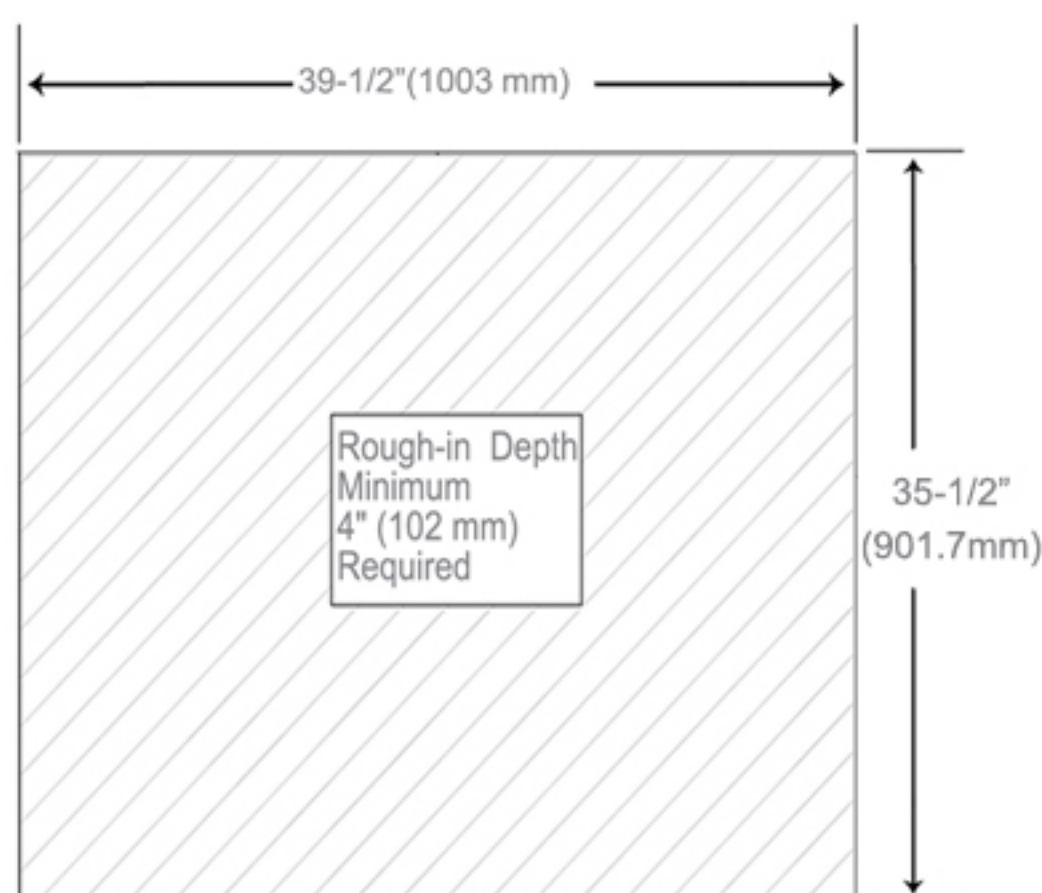

Kelvin	6500
CRI	80+
Lumens*†	1620
R9 Value*	50+
Watts (AC)	60
Lumens per Watt	90

Construction

- Grey aluminum body and door frame
- 3 mirror design – rear of cabinet and both sides of door
- Concealed finger pull-door edge
- Three pieces DTC 155° self-closing hinges for each door
- Adjustable shelving at 3-1/7" (80 mm) increments
- Single field wire into electrical shelf - Front access serviceability

Codes/Standards Applicable

Electric Option Models are ETL certified to:

- UL 962
- CSA Standard C22.2 No. 68

Dimensions

Height: 36" (913 mm)

Width: 40" (1016 mm)

Depth: 5" (127 mm) When surface mounted

1" (25 mm) When recessed

Installation Options

- Recessed Mount - Rough Opening - 35-1/2" H x 39-1/2" W x 4" D (901.7mm H x 1003 mm W x 102mm D)
- Surface Mount - Surface Mount Kit is included

Electrical System

- 60Watts LED Driver
- INPUT : 120 VAC 60HZ 1.2A
- OUTPUT : 12 VAC 5.0A
- Field wire location as shown in drawing
- 1/2" conduit (Ø 7/8" actual) electrical knockout location shown below
- Included field wire cable clamp
- Circuit Diagram

Circuit Diagram

Recessed Mount

Surface Mount

Cabinet Dimensions

Rough-in Dimensions

Back of Cabinet - Wire Access Location