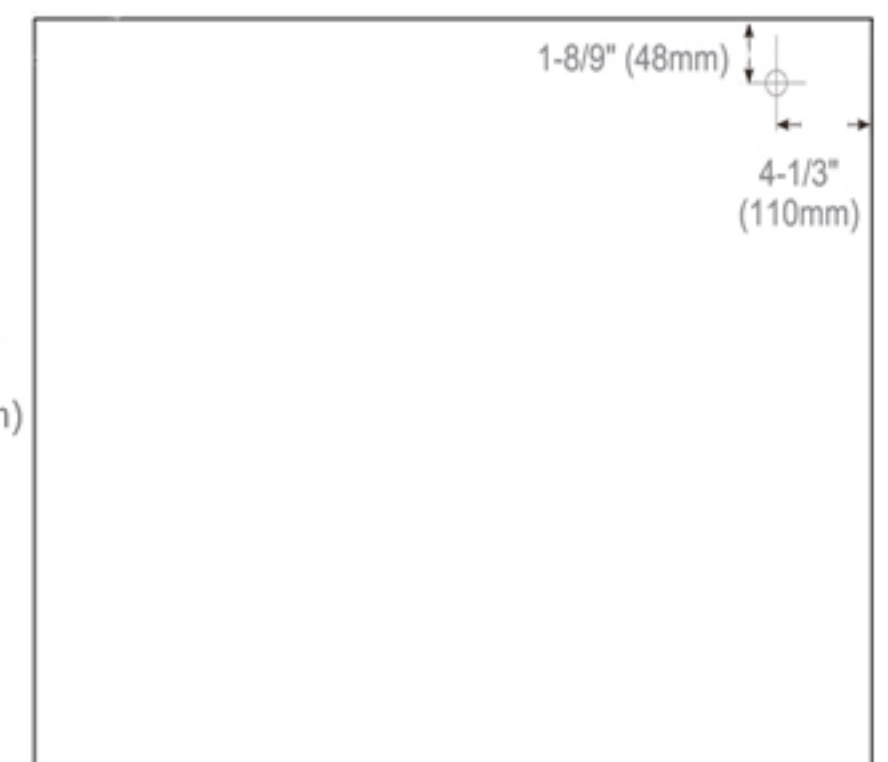

Codes/Standards Applicable

Electric Option Models are ETL certified to:

- UL 962
- CSA Standard C22.2 No. 68

Dimensions

Height: 36" (913 mm)

Width: 40" (1016 mm)

Depth: 5" (127 mm) When surface mounted

1" (25 mm) When recessed

Installation Options

- Recessed Mount - Rough Opening - 35-1/2" H x 39-1/2" W x 4" D (901.7mm H x 1003 mm W x 102mm D)
- Surface Mount - Surface Mount Kit is included

Electrical System

- 60Watts LED Driver
- INPUT : 120 VAC 60HZ 1.2A
- OUTPUT : 12 VAC 5.0A
- Field wire location as shown in drawing
- 1/2" conduit (Ø 7/8" actual) electrical knockout location shown below
- Included field wire cable clamp
- Circuit Diagram

Circuit Diagram

Recessed Mount

Surface Mount

Cabinet Dimensions

Rough-in Dimensions

Back of Cabinet - Wire Access Location