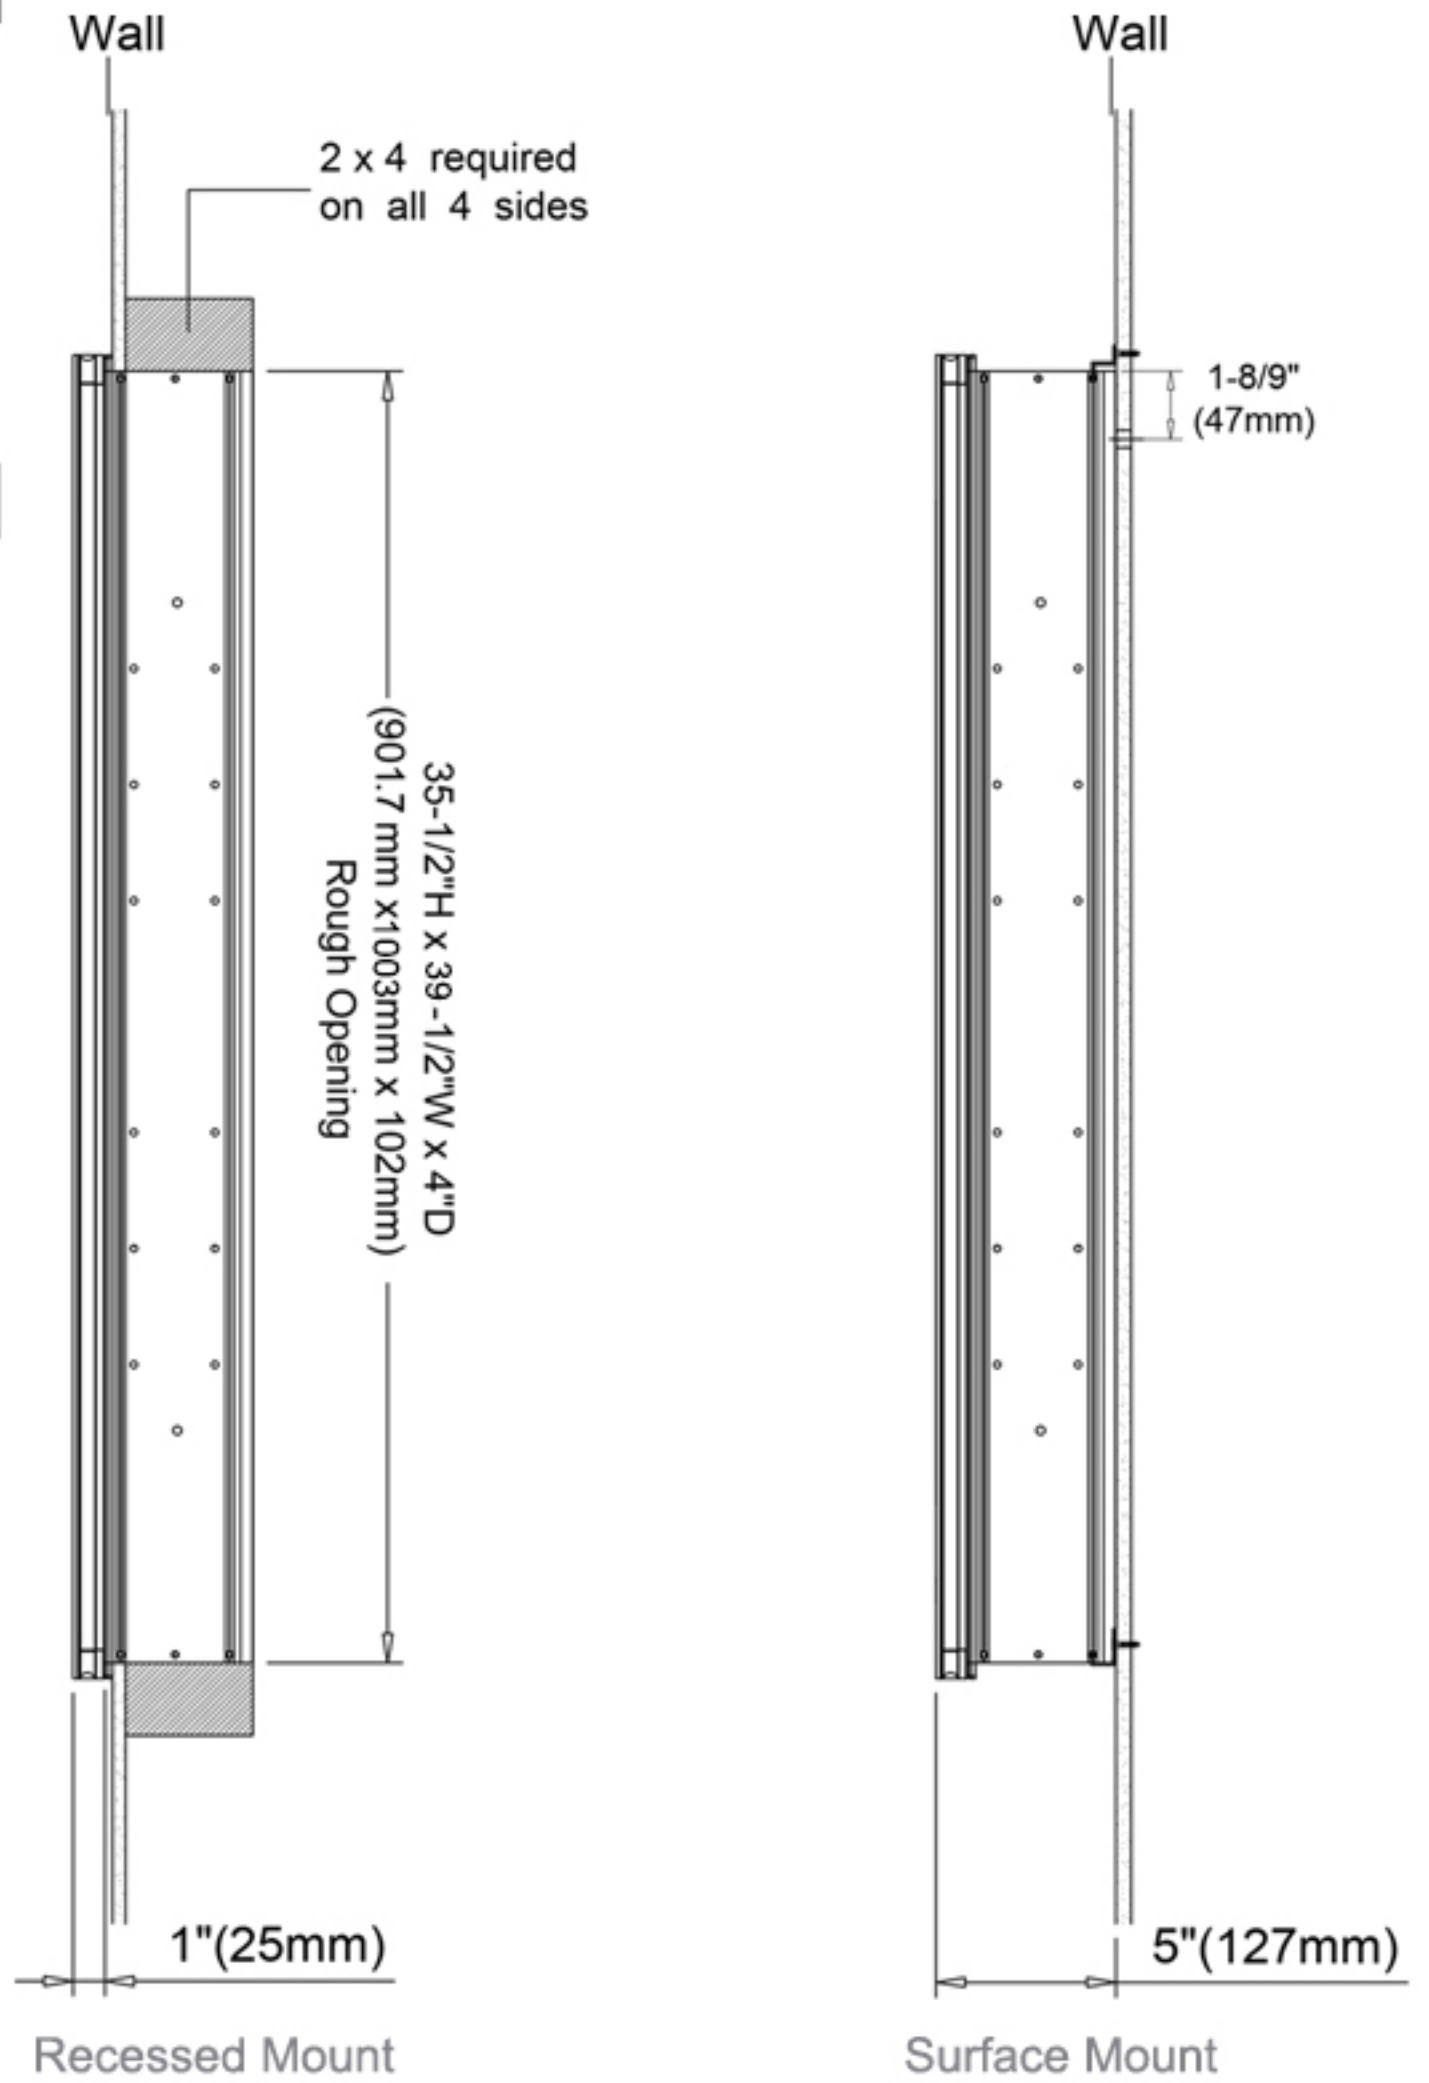

Kelvin	6500
CRI	80+
Lumens*†	1620
R9 Value*	50+
Watts (AC)	60
Lumens per Watt	90

Construction

- Grey aluminum body and door frame
- 3 mirror design – rear of cabinet and both sides of door
- Concealed finger pull-door edge
- Three pieces DTC 155° self-closing hinges for each door
- Adjustable shelving at 3-1/7" (80 mm) increments
- Single field wire into electrical shelf - Front access serviceability

Codes/Standards Applicable

Electric Option Models are ETL certified to:

- UL 962
- CSA Standard C22.2 No. 68

Dimensions

Height: 36" (913 mm)

Width: 40" (1016 mm)

Depth: 5" (127 mm) When surface mounted

1" (25 mm) When recessed

Installation Options

- Recessed Mount - Rough Opening - 35-1/2" H x 39-1/2" W x 4" D (901.7mm H x 1003 mm W x 102mm D)
- Surface Mount - Surface Mount Kit is included

Electrical System

- 60Watts LED Driver
- INPUT : 120 VAC 60HZ 1.2A
- OUTPUT : 12 VAC 5.0A
- Field wire location as shown in drawing
- 1/2" conduit (Ø 7/8" actual) electrical knockout location shown below
- Included field wire cable clamp
- Circuit Diagram

Circuit Diagram

Recessed Mount

Surface Mount

Cabinet Dimensions

Rough-in Dimensions

Back of Cabinet - Wire Access Location