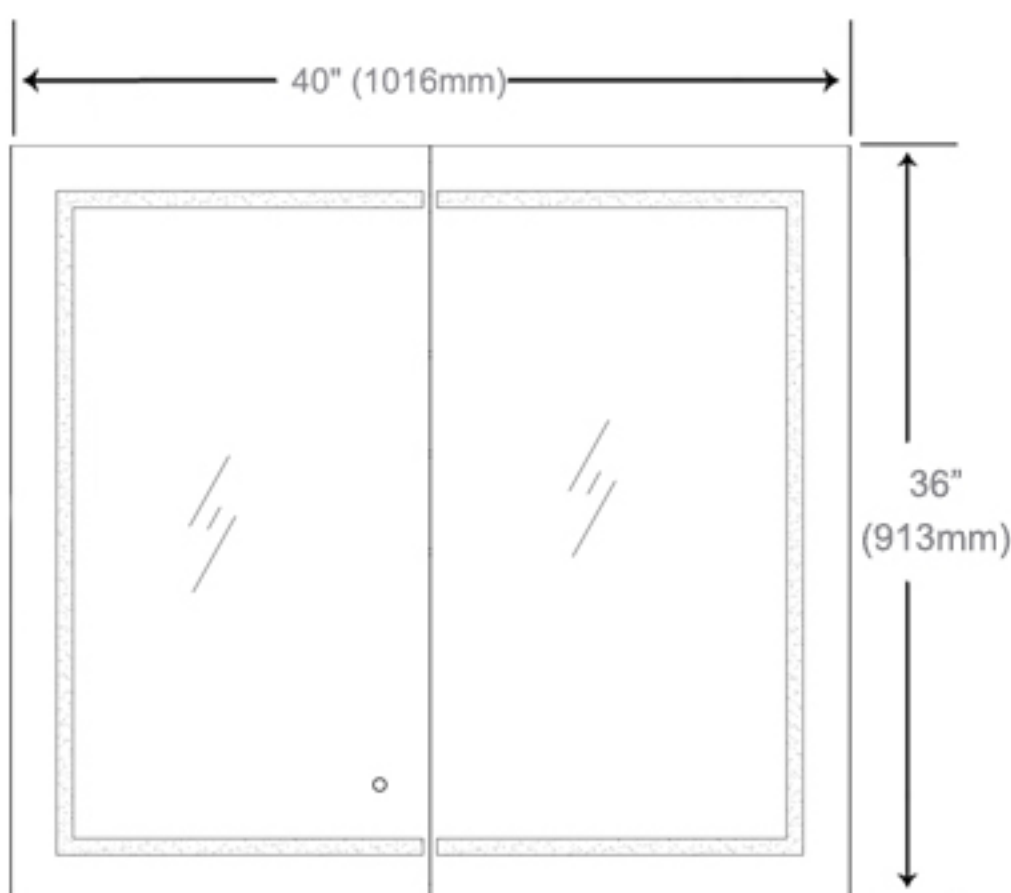

Kelvin	6500
CRI	80+
Lumens*†	1620
R9 Value*	50+
Watts (AC)	60
Lumens per Watt	90

Construction

- Grey aluminum body and door frame
- 3 mirror design – rear of cabinet and both sides of door
- Concealed finger pull-door edge
- Three pieces DTC 155° self-closing hinges for each door
- Adjustable shelving at 3-1/7" (80 mm) increments
- Single field wire into electrical shelf - Front access serviceability

Codes/Standards Applicable

Electric Option Models are ETL certified to:

- UL 962
- CSA Standard C22.2 No. 68

Dimensions

Height: 36" (913 mm)

Width: 40" (1016 mm)

Depth: 5" (127 mm) When surface mounted

1" (25 mm) When recessed

Installation Options

- Recessed Mount - Rough Opening - 35-1/2" H x 39-1/2" W x 4" D (901.7mm H x 1003 mm W x 102mm D)
- Surface Mount - Surface Mount Kit is included

Electrical System

- 60Watts LED Driver
- INPUT : 120 VAC 60HZ 1.2A
- OUTPUT : 12 VAC 5.0A
- Field wire location as shown in drawing
- 1/2" conduit (Ø 7/8" actual) electrical knockout location shown below
- Included field wire cable clamp
- Circuit Diagram

Circuit Diagram

Recessed Mount

Surface Mount

Cabinet Dimensions

Rough-in Dimensions

Back of Cabinet - Wire Access Location