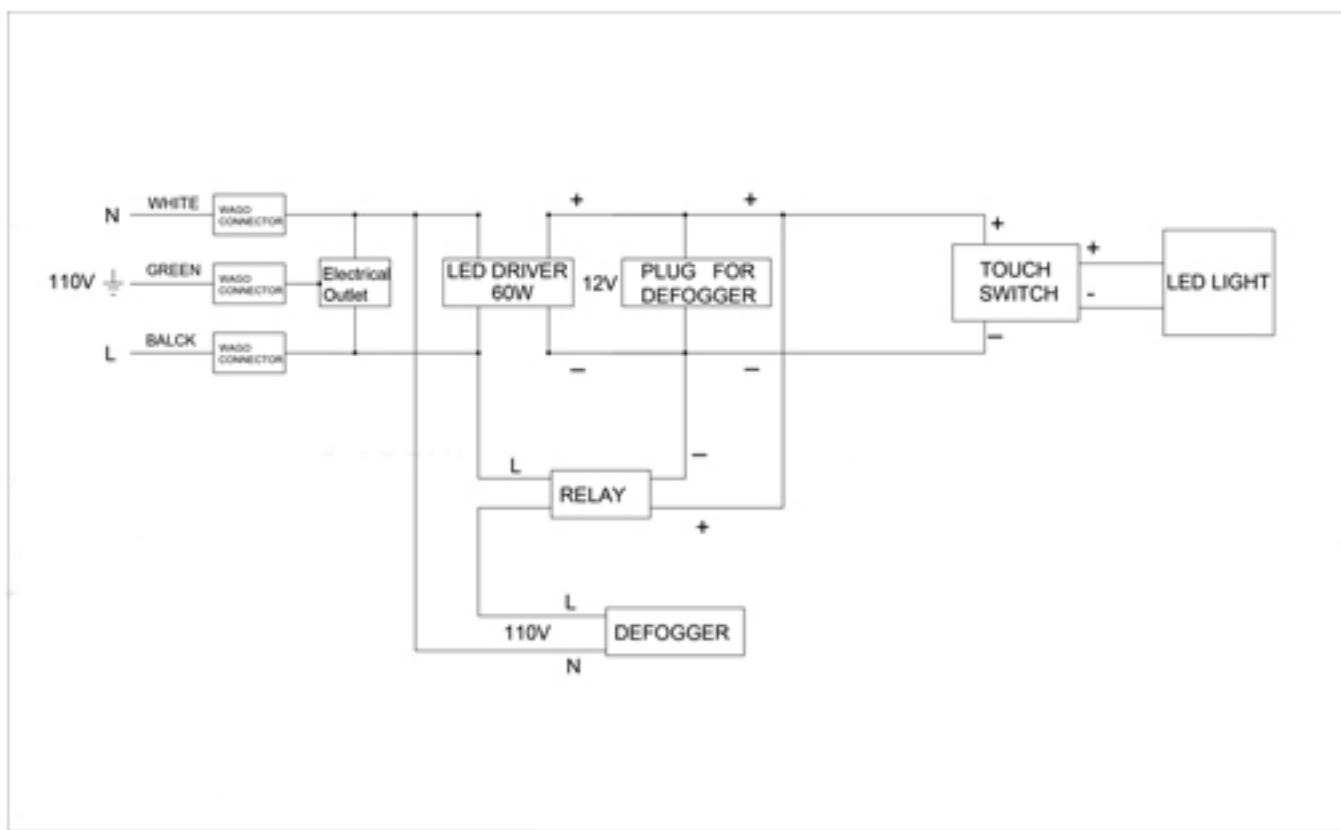

Codes/Standards Applicable

Electric Option Models are ETL certified to:

- UL 962
- CSA Standard C22.2 No. 68

Dimensions

Height: 36" (913 mm)

Width: 40" (1016 mm)

Depth: 5" (127 mm) When surface mounted

1" (25 mm) When recessed

Installation Options

- Recessed Mount - Rough Opening - 35-1/2" H x 39-1/2" W x 4" D (901.7mm H x 1003 mm W x 102mm D)
- Surface Mount - Surface Mount Kit is included

Electrical System

- 60Watts LED Driver
- INPUT : 120 VAC 60HZ 1.2A
- OUTPUT : 12 VAC 5.0A
- Field wire location as shown in drawing
- 1/2" conduit (Ø 7/8" actual) electrical knockout location shown below
- Included field wire cable clamp
- Circuit Diagram