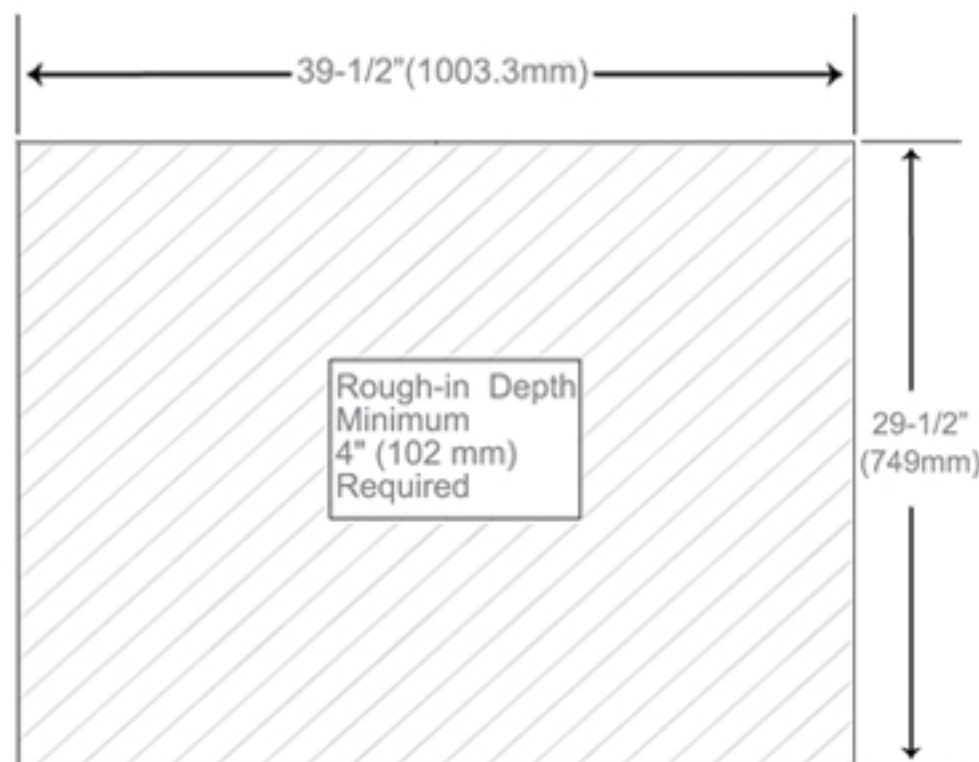

Kelvin	6500
CRI	80+
Lumens*†	1620
R9 Value*	50+
Watts (AC)	60
Lumens per Watt	90

Construction

- Grey aluminum body and door frame
- 3 mirror design – rear of cabinet and both sides of door
- Concealed finger pull-door edge
- Two pieces DTC 155° self-closing hinges for each door
- Adjustable shelving at 2-1/3" (60 mm) increments
- Single field wire into electrical shelf - Front access serviceability

Codes/Standards Applicable

Electric Option Models are ETL certified to:

- UL 962
- CSA Standard C22.2 No. 68

Dimensions

Height: 30" (762 mm)

Width: 40" (1016 mm)

Depth: 5" (127 mm) When surface mounted

1" (25 mm) When recessed

Installation Options

- Recessed Mount - Rough Opening - 29-1/2" H x 39-1/2" W x 4" D (749mm H x 1003 mm W x 102mm D)
- Surface Mount - Surface Mount Kit is included

Electrical System

- 60Watts LED Driver
- INPUT : 120 VAC 60HZ 1.2A
- OUTPUT : 12 VAC 5.0A
- Field wire location as shown in drawing
- 1/2" conduit (Ø 7/8" actual) electrical knockout location shown below
- Included field wire cable clamp
- Circuit Diagram

Circuit Diagram

Recessed Mount

Surface Mount

Cabinet Dimensions

Rough-in Dimensions

Back of Cabinet - Wire Access Location