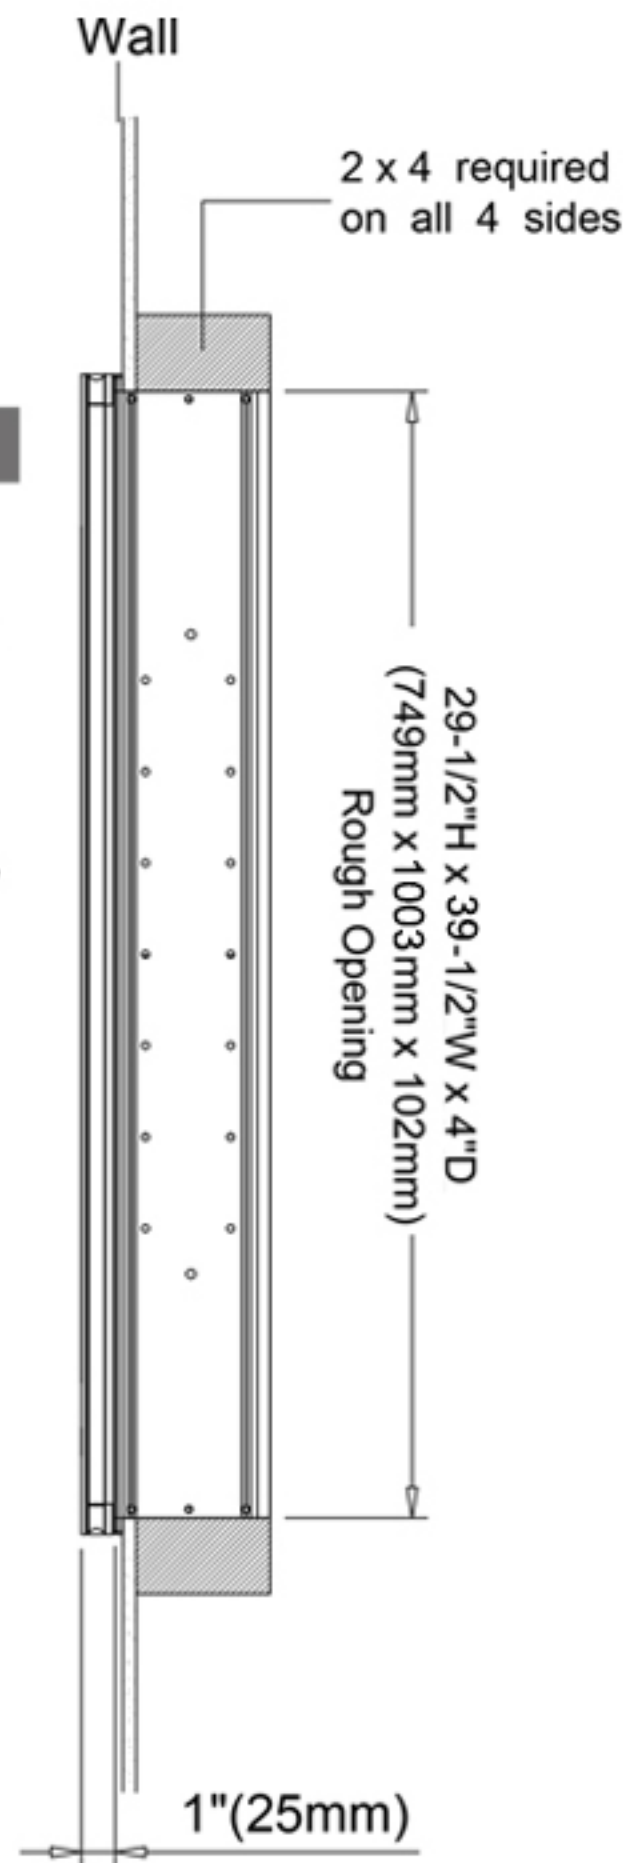

Kelvin	6500
CRI	80+
Lumens*†	1620
R9 Value*	50+
Watts (AC)	60
Lumens per Watt	90

Construction

- Grey aluminum body and door frame
- 3 mirror design – rear of cabinet and both sides of door
- Concealed finger pull-door edge
- Two pieces DTC 155° self-closing hinges for each door
- Adjustable shelving at 2-1/3" (60 mm) increments
- Single field wire into electrical shelf - Front access serviceability

Codes/Standards Applicable

Electric Option Models are ETL certified to:

- UL 962
- CSA Standard C22.2 No. 68

Dimensions

Height: 30" (762 mm)

Width: 40" (1016 mm)

Depth: 5" (127 mm) When surface mounted

1" (25 mm) When recessed

Installation Options

- Recessed Mount - Rough Opening - 29-1/2" H x 39-1/2" W x 4" D (749mm H x 1003 mm W x 102mm D)
- Surface Mount - Surface Mount Kit is included

Electrical System

- 60Watts LED Driver
- INPUT : 120 VAC 60HZ 1.2A
- OUTPUT : 12 VAC 5.0A
- Field wire location as shown in drawing
- 1/2" conduit (Ø 7/8" actual) electrical knockout location shown below
- Included field wire cable clamp
- Circuit Diagram

Circuit Diagram

Recessed Mount

Surface Mount

Cabinet Dimensions

Rough-in Dimensions

Back of Cabinet - Wire Access Location