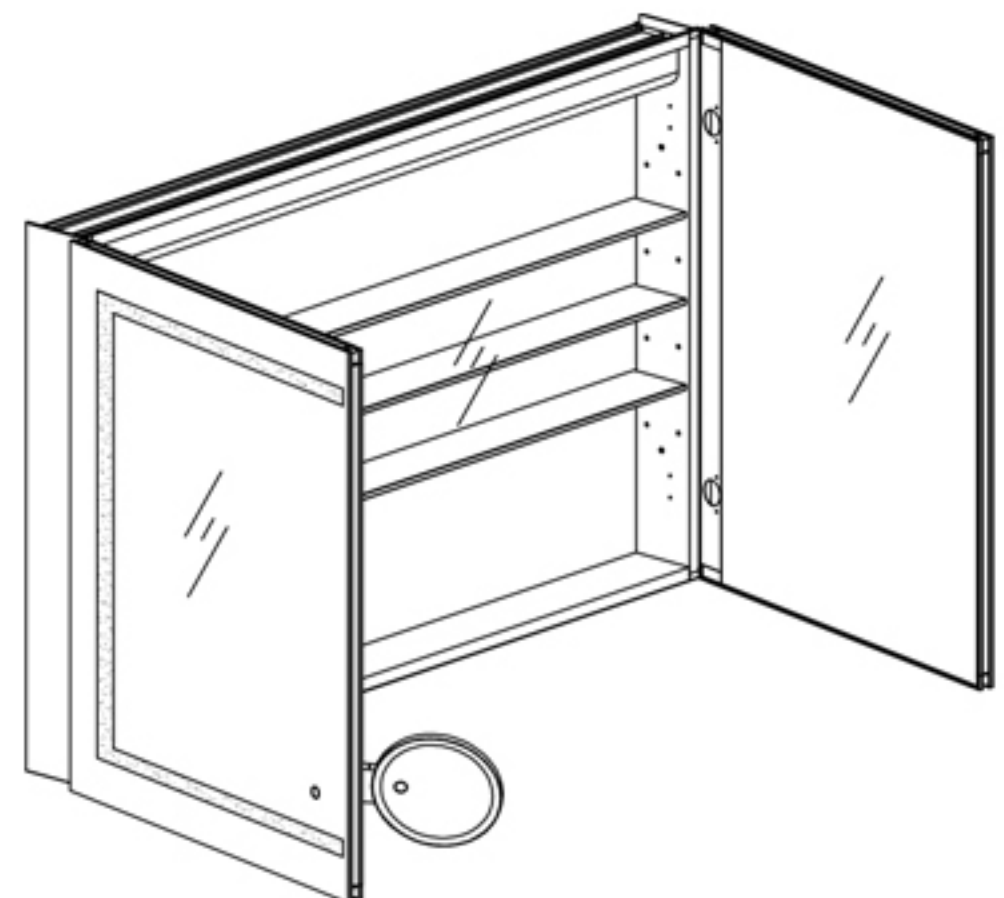

Features

- Cool white LED Light with Dimmable touch control
- Mirrored interior with 3 adjustable glass shelves
- Includes Defogger with push button
- Includes one outlet without USB port
- Includes an adjustable makeup mirror
- Includes installation hardware for recess mounting
- Can be recessed or surface mounted
(surface mounting is included)
- Energy efficient LED lighting:

Kelvin	6500
CRI	80+
Lumens*†	1620
R9 Value*	50+
Watts (AC)	60
Lumens per Watt	90

Construction

- Grey aluminum body and door frame
- 3 mirror design – rear of cabinet and both sides of door
- Concealed finger pull-door edge
- Two pieces DTC 155° self-closing hinges for each door
- Adjustable shelving at 2-1/3" (60 mm) increments
- Single field wire into electrical shelf - Front access serviceability

Codes/Standards Applicable

Electric Option Models are ETL certified to:

- UL 962
- CSA Standard C22.2 No. 68

Dimensions

Height: 30" (762 mm)

Width: 40" (1016 mm)

Depth: 5" (127 mm) When surface mounted

1" (25 mm) When recessed

Installation Options

- Recessed Mount - Rough Opening - 29-1/2" H x 39-1/2" W x 4" D (749mm H x 1003 mm W x 102mm D)
- Surface Mount - Surface Mount Kit is included

Electrical System

- 60Watts LED Driver
- INPUT : 120 VAC 60HZ 1.2A
- OUTPUT : 12 VAC 5.0A
- Field wire location as shown in drawing
- 1/2" conduit (Ø 7/8" actual) electrical knockout location shown below
- Included field wire cable clamp
- Circuit Diagram