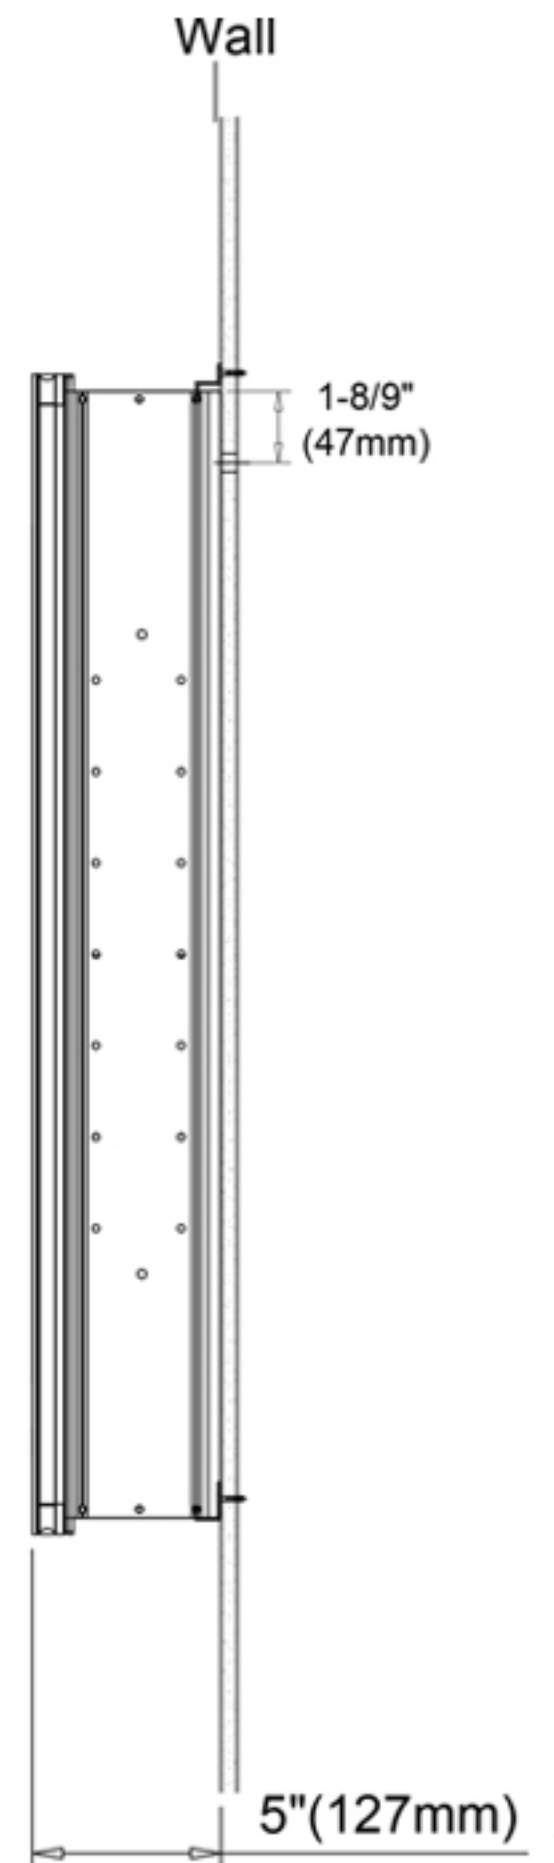

Kelvin	6500
CRI	80+
Lumens*†	1620
R9 Value*	50+
Watts (AC)	60
Lumens per Watt	90

Construction

- Grey aluminum body and door frame
- 3 mirror design – rear of cabinet and both sides of door
- Concealed finger pull-door edge
- Two pieces DTC 155° self-closing hinges for each door
- Adjustable shelving at 2-1/3" (60 mm) increments
- Single field wire into electrical shelf - Front access serviceability

Codes/Standards Applicable

Electric Option Models are ETL certified to:

- UL 962
- CSA Standard C22.2 No. 68

Dimensions

Height: 30" (762 mm)

Width: 40" (1016 mm)

Depth: 5" (127 mm) When surface mounted

1" (25 mm) When recessed

Installation Options

- Recessed Mount - Rough Opening - 29-1/2" H x 39-1/2" W x 4" D (749mm H x 1003 mm W x 102mm D)
- Surface Mount - Surface Mount Kit is included

Electrical System

- 60Watts LED Driver
- INPUT : 120 VAC 60HZ 1.2A
- OUTPUT : 12 VAC 5.0A
- Field wire location as shown in drawing
- 1/2" conduit (Ø 7/8" actual) electrical knockout location shown below
- Included field wire cable clamp
- Circuit Diagram

Circuit Diagram

Recessed Mount

Surface Mount

Cabinet Dimensions

Rough-in Dimensions

Back of Cabinet - Wire Access Location