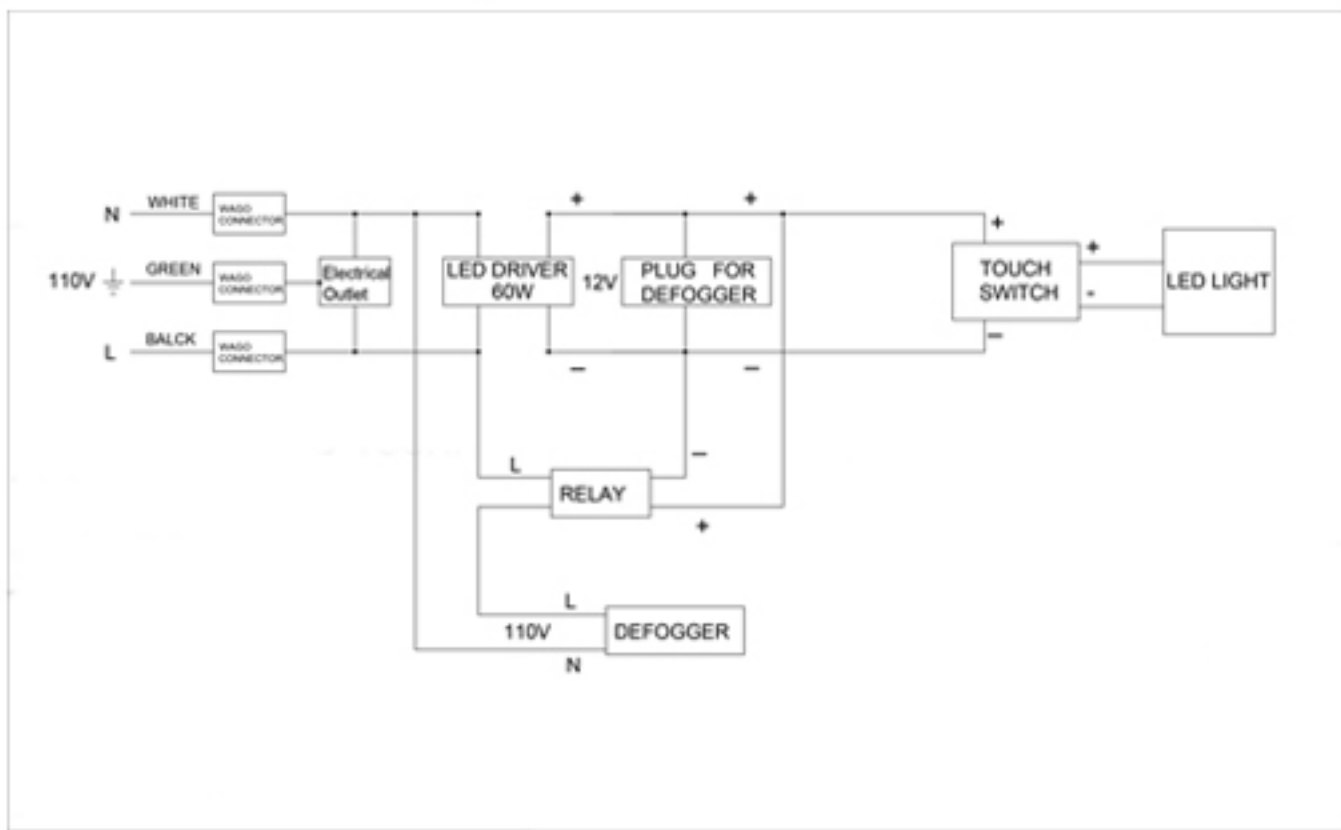

Codes/Standards Applicable

Electric Option Models are ETL certified to:

- UL 962
- CSA Standard C22.2 No. 68

Dimensions

Height: 30" (762 mm)

Width: 40" (1016 mm)

Depth: 5" (127 mm) When surface mounted

1" (25 mm) When recessed

Installation Options

- Recessed Mount - Rough Opening - 29-1/2" H x 39-1/2" W x 4" D (749mm H x 1003 mm W x 102mm D)
- Surface Mount - Surface Mount Kit is included

Electrical System

- 60Watts LED Driver
- INPUT : 120 VAC 60HZ 1.2A
- OUTPUT : 12 VAC 5.0A
- Field wire location as shown in drawing
- 1/2" conduit (Ø 7/8" actual) electrical knockout location shown below
- Included field wire cable clamp
- Circuit Diagram