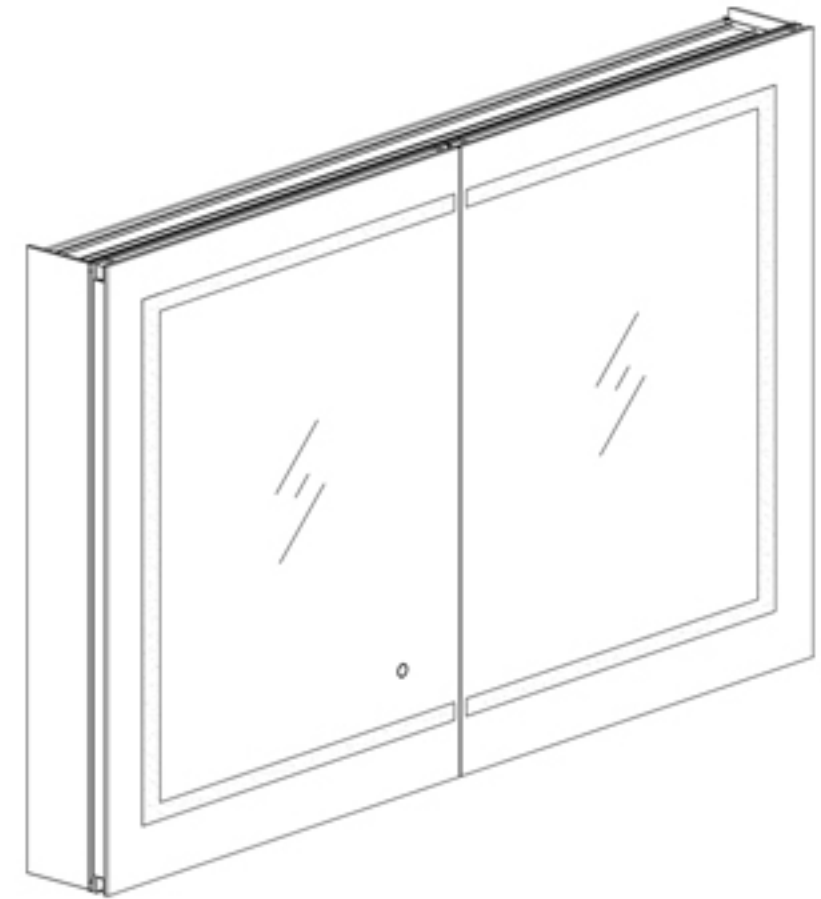

Features

- Cool white LED Light with Dimmable touch control
- Mirrored interior with 3 adjustable glass shelves
- Includes Defogger with push button
- Includes one outlet without USB port
- Includes an adjustable makeup mirror
- Includes installation hardware for recess mounting
- Can be recessed or surface mounted
(surface mounting is included)
- Energy efficient LED lighting:

Kelvin	6500
CRI	80+
Lumens*†	1620
R9 Value*	50+
Watts (AC)	60
Lumens per Watt	90

Construction

- Grey aluminum body and door frame
- 3 mirror design – rear of cabinet and both sides of door
- Concealed finger pull-door edge
- Two pieces DTC 155° self-closing hinges for each door
- Adjustable shelving at 2-1/3" (60 mm) increments
- Single field wire into electrical shelf - Front access serviceability

Codes/Standards Applicable

Electric Option Models are ETL certified to:

- UL 962
- CSA Standard C22.2 No. 68

Dimensions

Height: 30" (762 mm)

Width: 40" (1016 mm)

Depth: 5" (127 mm) When surface mounted

1" (25 mm) When recessed

Installation Options

- Recessed Mount - Rough Opening - 29-1/2" H x 39-1/2" W x 4" D (749mm H x 1003 mm W x 102mm D)
- Surface Mount - Surface Mount Kit is included

Electrical System

- 60Watts LED Driver
- INPUT : 120 VAC 60HZ 1.2A
- OUTPUT : 12 VAC 5.0A
- Field wire location as shown in drawing
- 1/2" conduit (Ø 7/8" actual) electrical knockout location shown below
- Included field wire cable clamp
- Circuit Diagram