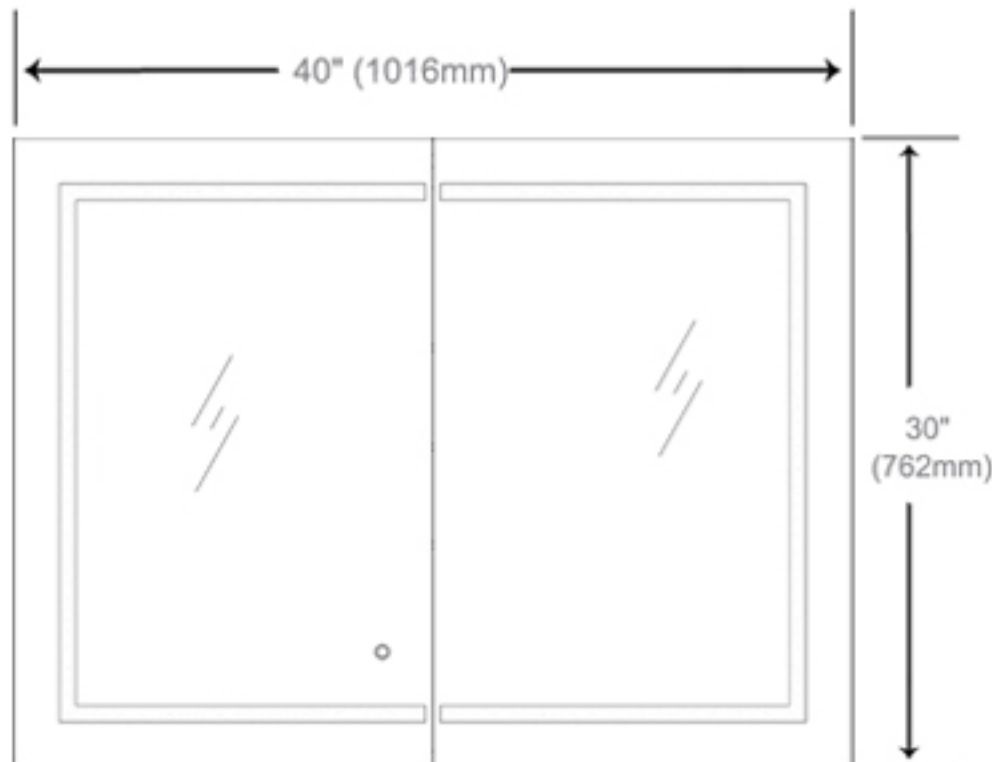

Kelvin	6500
CRI	80+
Lumens*†	1620
R9 Value*	50+
Watts (AC)	60
Lumens per Watt	90

Construction

- Grey aluminum body and door frame
- 3 mirror design – rear of cabinet and both sides of door
- Concealed finger pull-door edge
- Two pieces DTC 155° self-closing hinges for each door
- Adjustable shelving at 2-1/3" (60 mm) increments
- Single field wire into electrical shelf - Front access serviceability

Codes/Standards Applicable

Electric Option Models are ETL certified to:

- UL 962
- CSA Standard C22.2 No. 68

Dimensions

Height: 30" (762 mm)

Width: 40" (1016 mm)

Depth: 5" (127 mm) When surface mounted

1" (25 mm) When recessed

Installation Options

- Recessed Mount - Rough Opening - 29-1/2" H x 39-1/2" W x 4" D (749mm H x 1003 mm W x 102mm D)
- Surface Mount - Surface Mount Kit is included

Electrical System

- 60Watts LED Driver
- INPUT : 120 VAC 60HZ 1.2A
- OUTPUT : 12 VAC 5.0A
- Field wire location as shown in drawing
- 1/2" conduit (Ø 7/8" actual) electrical knockout location shown below
- Included field wire cable clamp
- Circuit Diagram

Circuit Diagram

Recessed Mount

Surface Mount

Cabinet Dimensions

Rough-in Dimensions

Back of Cabinet - Wire Access Location