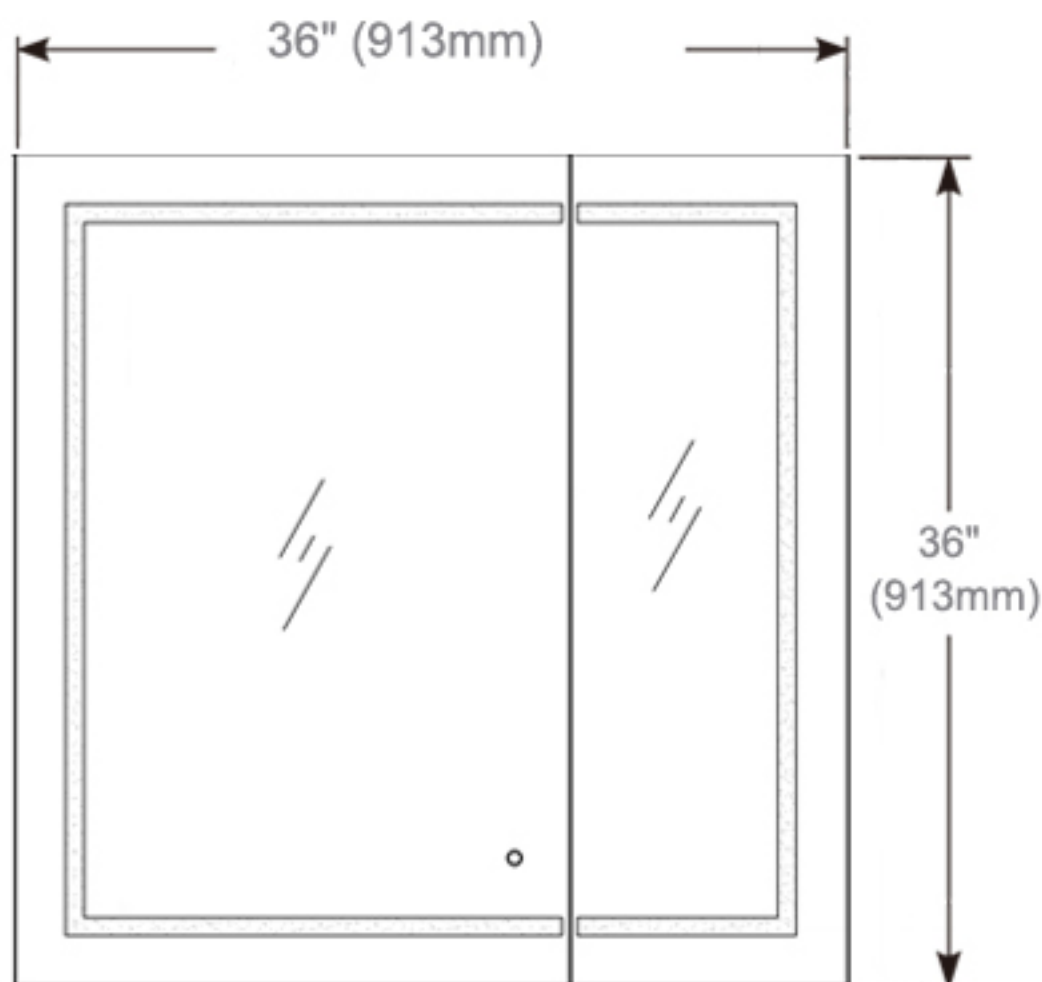

Kelvin	6500
CRI	80+
Lumens*†	1620
R9 Value*	50+
Watts (AC)	60
Lumens per Watt	90

Construction

- Grey aluminum body and door frame
- 3 mirror design – rear of cabinet and both sides of door
- Concealed finger pull-door edge
- Three pieces DTC 155° self-closing hinges for each door
- Adjustable shelving at 3-1/7" (80 mm) increments
- Single field wire into electrical shelf - Front access serviceability

Codes/Standards Applicable

Electric Option Models are ETL certified to:

- UL 962
- CSA Standard C22.2 No. 68

Dimensions

Height: 36" (913 mm)

Width: 36" (913 mm)

Depth: 5" (127 mm) When surface mounted

1" (25 mm) When recessed

Installation Options

- Recessed Mount - Rough Opening - 35-1/2" H x 35-1/2" W x 4" D (902mm H x 902mm W x 102mm D)
- Surface Mount - Surface Mount Kit is included

Electrical System

- 60 Watts LED Driver
- INPUT : 120VAC 60HZ 1.2A
- OUTPUT : 12VAC 5.0A
- Field wire location as shown in drawing
- 1/2" conduit (Ø 7/8" actual) electrical knockout location shown below
- Included field wire cable clamp
- Circuit Diagram

Circuit Diagram

Recessed Mount

Surface Mount

Cabinet Dimensions

Rough-in Dimensions

Back of Cabinet - Wire Access Location