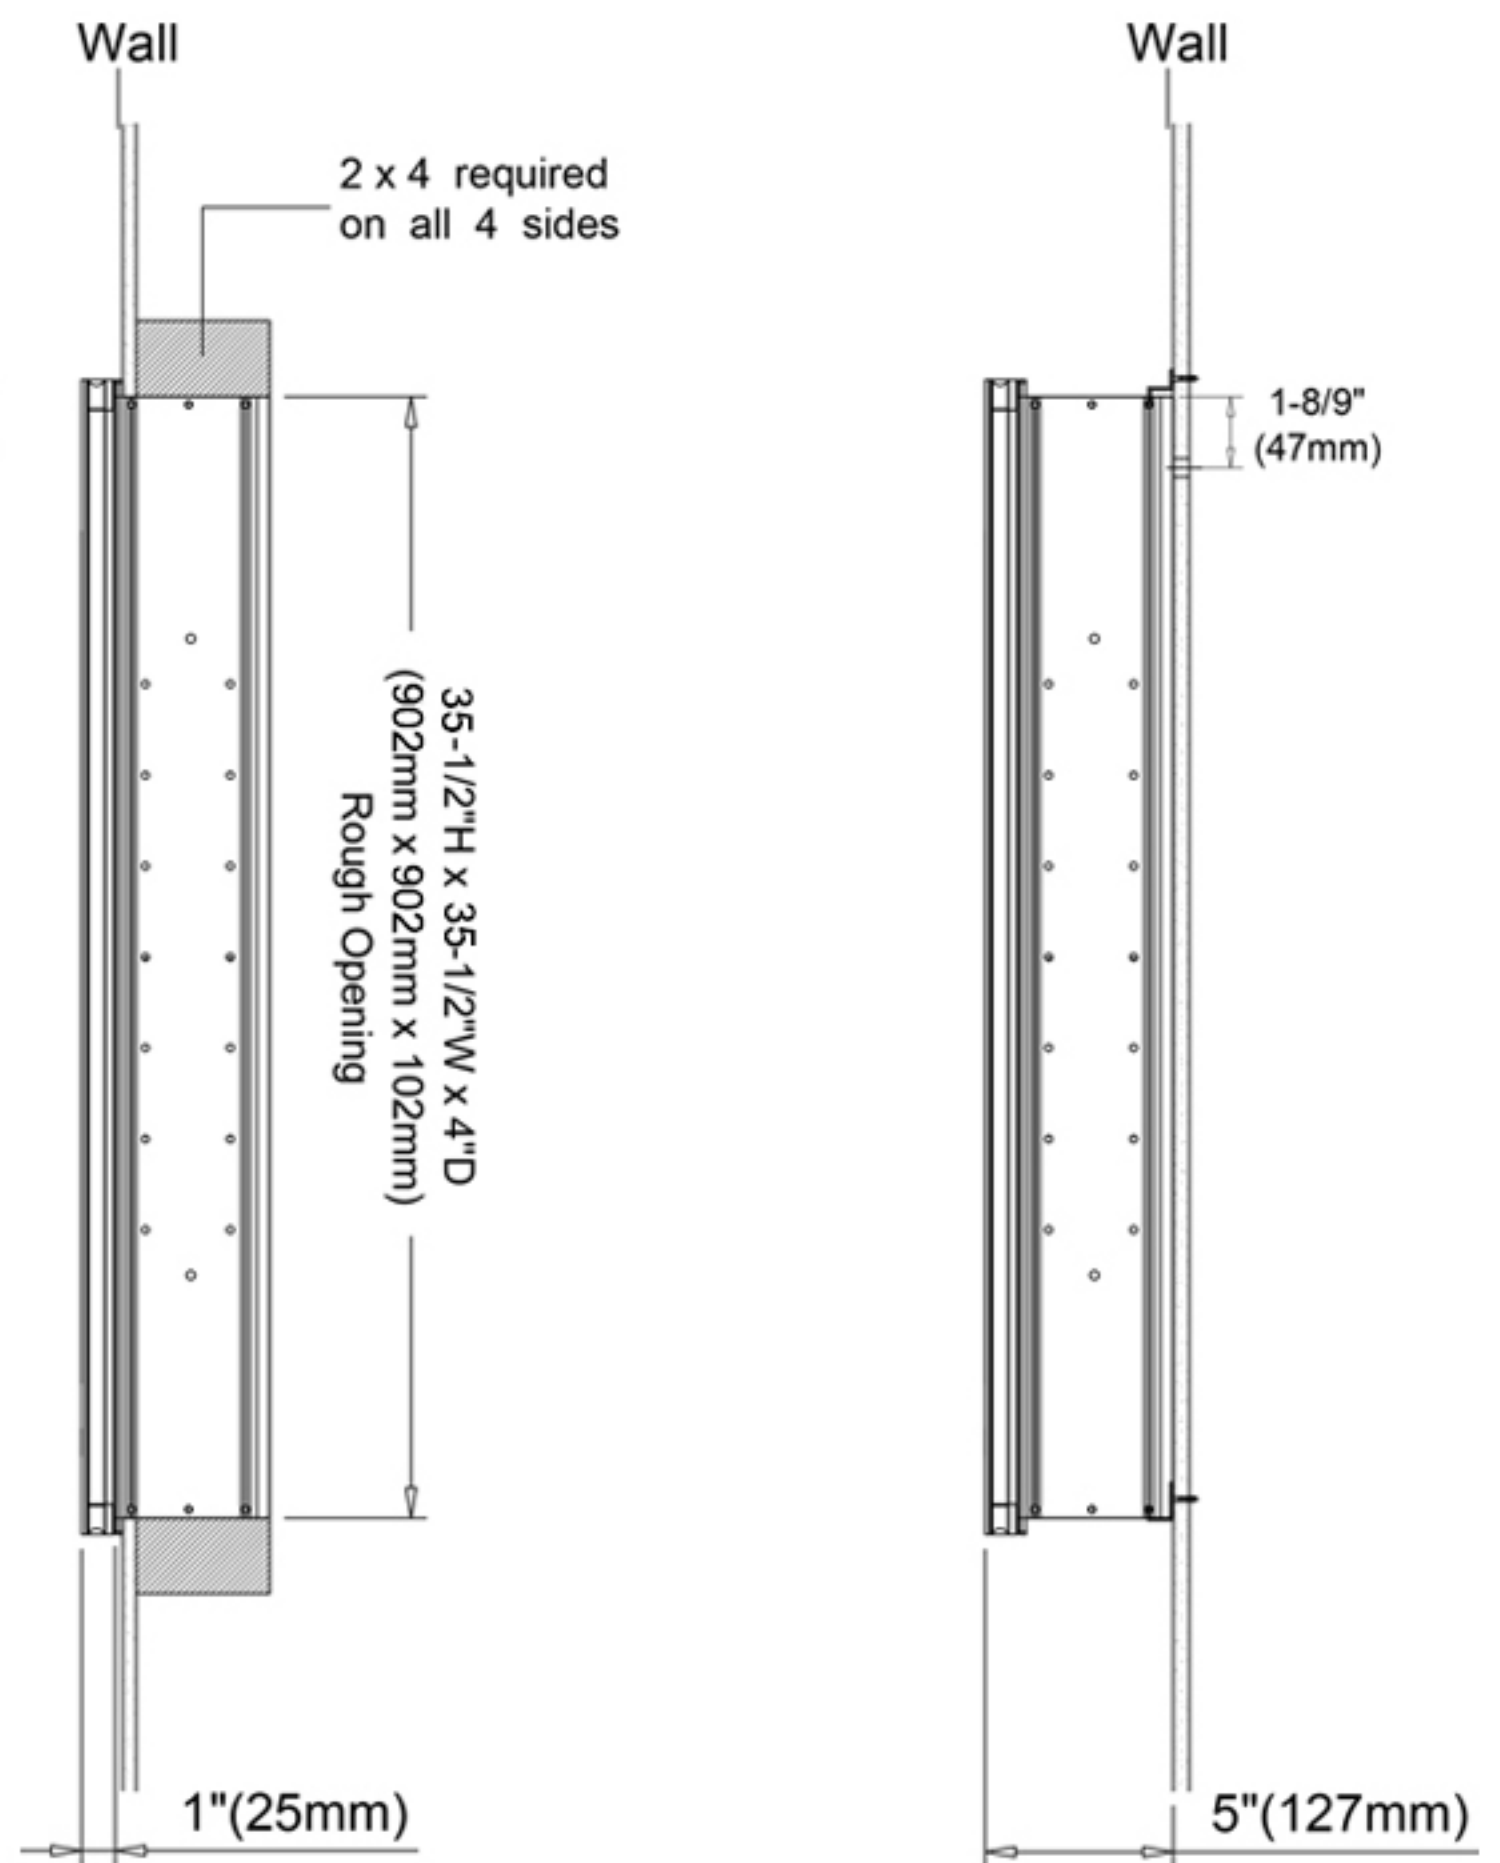

Kelvin	6500
CRI	80+
Lumens*†	1620
R9 Value*	50+
Watts (AC)	60
Lumens per Watt	90

Construction

- Grey aluminum body and door frame
- 3 mirror design – rear of cabinet and both sides of door
- Concealed finger pull-door edge
- Three pieces DTC 155° self-closing hinges for each door
- Adjustable shelving at 3-1/7" (80 mm) increments
- Single field wire into electrical shelf - Front access serviceability

Codes/Standards Applicable

Electric Option Models are ETL certified to:

- UL 962
- CSA Standard C22.2 No. 68

Dimensions

Height: 36" (913 mm)

Width: 36" (913 mm)

Depth: 5" (127 mm) When surface mounted

1" (25 mm) When recessed

Installation Options

- Recessed Mount - Rough Opening - 35-1/2" H x 35-1/2" W x 4" D (902mm H x 902mm W x 102mm D)
- Surface Mount - Surface Mount Kit is included

Electrical System

- 60 Watts LED Driver
- INPUT : 120VAC 60HZ 1.2A
- OUTPUT : 12VAC 5.0A
- Field wire location as shown in drawing
- 1/2" conduit (Ø 7/8" actual) electrical knockout location shown below
- Included field wire cable clamp
- Circuit Diagram

Circuit Diagram

Recessed Mount

Surface Mount

Cabinet Dimensions

Rough-in Dimensions

Back of Cabinet - Wire Access Location