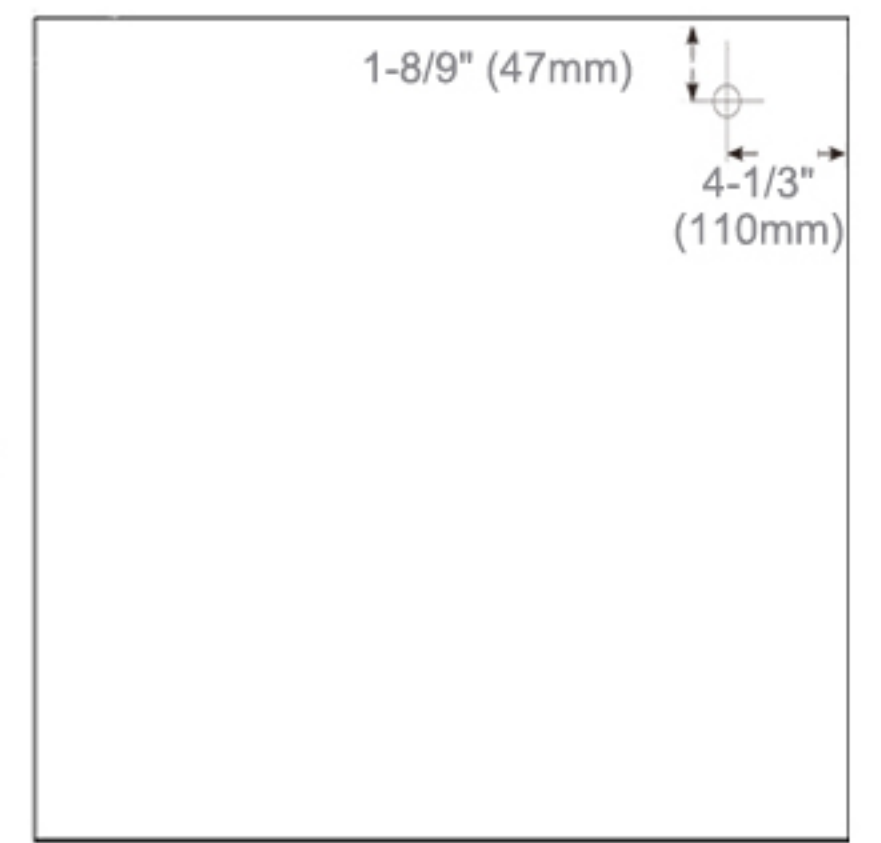

Kelvin	6500
CRI	80+
Lumens*†	1620
R9 Value*	50+
Watts (AC)	60
Lumens per Watt	90

Construction

- Grey aluminum body and door frame
- 3 mirror design – rear of cabinet and both sides of door
- Concealed finger pull-door edge
- Three pieces DTC 155° self-closing hinges for each door
- Adjustable shelving at 3-1/7" (80 mm) increments
- Single field wire into electrical shelf - Front access serviceability

Codes/Standards Applicable

Electric Option Models are ETL certified to:

- UL 962
- CSA Standard C22.2 No. 68

Dimensions

Height: 36" (913 mm)

Width: 36" (913 mm)

Depth: 5" (127 mm) When surface mounted

1" (25 mm) When recessed

Installation Options

- Recessed Mount - Rough Opening - 35-1/2" H x 35-1/2" W x 4" D (902mm H x 902mm W x 102mm D)
- Surface Mount - Surface Mount Kit is included

Electrical System

- 60 Watts LED Driver
- INPUT : 120VAC 60HZ 1.2A
- OUTPUT : 12VAC 5.0A
- Field wire location as shown in drawing
- 1/2" conduit (Ø 7/8" actual) electrical knockout location shown below
- Included field wire cable clamp
- Circuit Diagram

Circuit Diagram

Recessed Mount

Surface Mount

Cabinet Dimensions

Rough-in Dimensions

Back of Cabinet - Wire Access Location