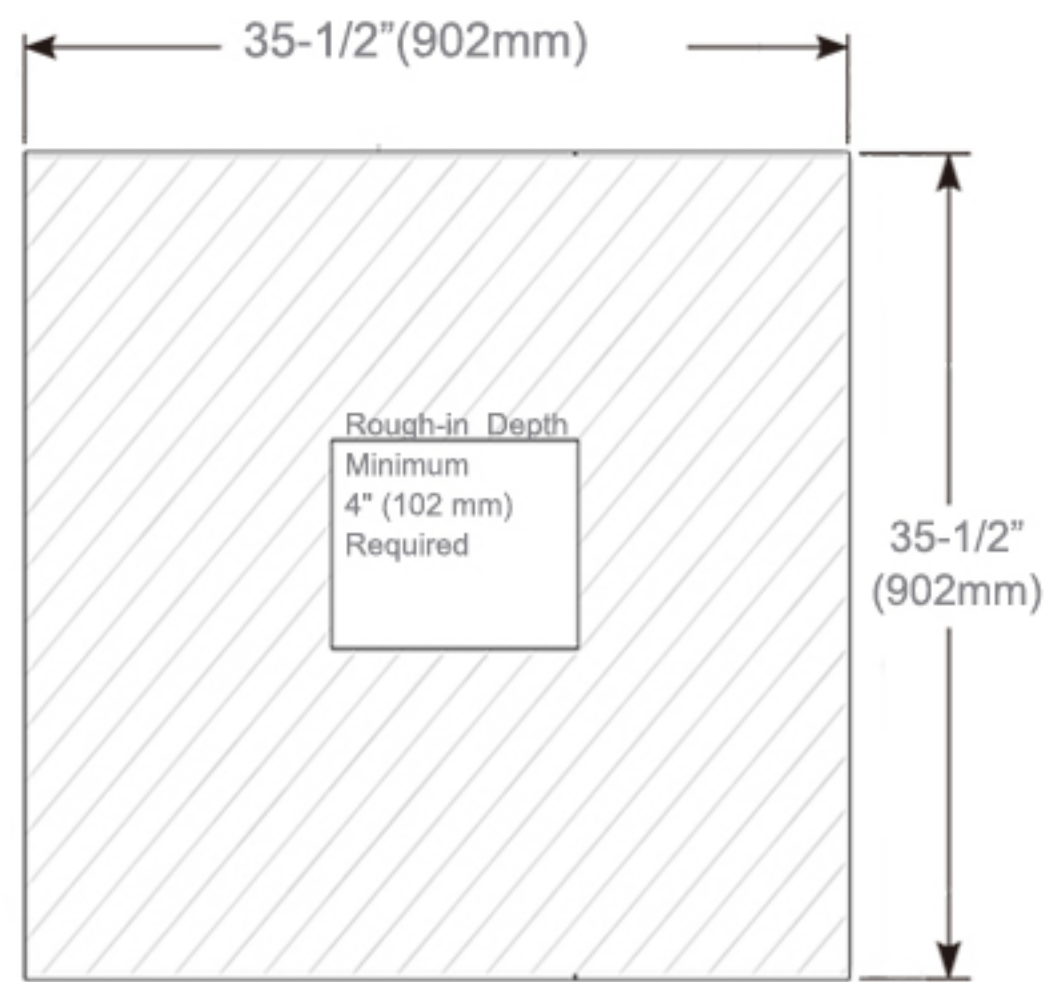

Kelvin	6500
CRI	80+
Lumens*†	1620
R9 Value*	50+
Watts (AC)	60
Lumens per Watt	90

Construction

- Grey aluminum body and door frame
- 3 mirror design – rear of cabinet and both sides of door
- Concealed finger pull-door edge
- Three pieces DTC 155° self-closing hinges for each door
- Adjustable shelving at 3-1/7" (80 mm) increments
- Single field wire into electrical shelf - Front access serviceability

Codes/Standards Applicable

Electric Option Models are ETL certified to:

- UL 962
- CSA Standard C22.2 No. 68

Dimensions

Height: 36" (913 mm)

Width: 36" (913 mm)

Depth: 5" (127 mm) When surface mounted

1" (25 mm) When recessed

Installation Options

- Recessed Mount - Rough Opening - 35-1/2" H x 35-1/2" W x 4" D (902mm H x 902mm W x 102mm D)
- Surface Mount - Surface Mount Kit is included

Electrical System

- 60 Watts LED Driver
- INPUT : 120VAC 60HZ 1.2A
- OUTPUT : 12VAC 5.0A
- Field wire location as shown in drawing
- 1/2" conduit (Ø 7/8" actual) electrical knockout location shown below
- Included field wire cable clamp
- Circuit Diagram

Circuit Diagram

Recessed Mount

Surface Mount

Cabinet Dimensions

Rough-in Dimensions

Back of Cabinet - Wire Access Location