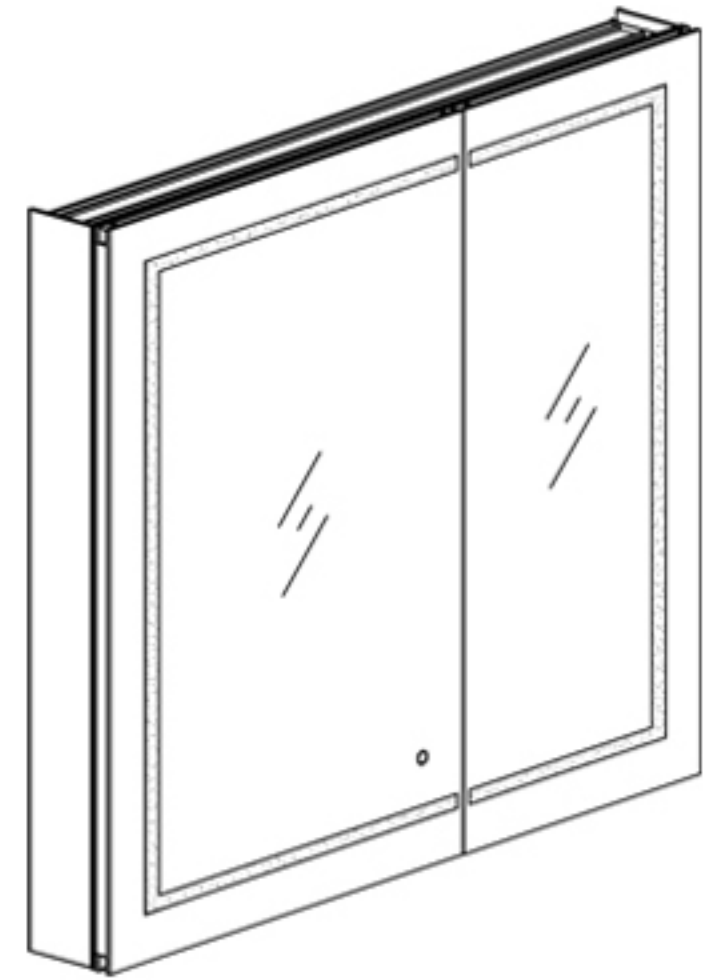

Features

- Cool white LED Light with Dimmable touch control
- Mirrored interior with 4 adjustable glass shelves
- Includes Defogger with push button
- Includes one outlet without USB port
- Includes an adjustable makeup mirror
- Includes installation hardware for recess mounting
- Can be recessed or surface mounted
(surface mounting is included)
- Energy efficient LED lighting:

Kelvin	6500
CRI	80+
Lumens*†	1620
R9 Value*	50+
Watts (AC)	60
Lumens per Watt	90

Construction

- Grey aluminum body and door frame
- 3 mirror design – rear of cabinet and both sides of door
- Concealed finger pull-door edge
- Three pieces DTC 155° self-closing hinges for each door
- Adjustable shelving at 3-1/7" (80 mm) increments
- Single field wire into electrical shelf - Front access serviceability

Codes/Standards Applicable

Electric Option Models are ETL certified to:

- UL 962
- CSA Standard C22.2 No. 68

Dimensions

Height: 36" (913 mm)

Width: 36" (913 mm)

Depth: 5" (127 mm) When surface mounted

1" (25 mm) When recessed

Installation Options

- Recessed Mount - Rough Opening - 35-1/2" H x 35-1/2" W x 4" D (902mm H x 902mm W x 102mm D)
- Surface Mount - Surface Mount Kit is included

Electrical System

- 60 Watts LED Driver
- INPUT : 120VAC 60HZ 1.2A
- OUTPUT : 12VAC 5.0A
- Field wire location as shown in drawing
- 1/2" conduit (Ø 7/8" actual) electrical knockout location shown below
- Included field wire cable clamp
- Circuit Diagram