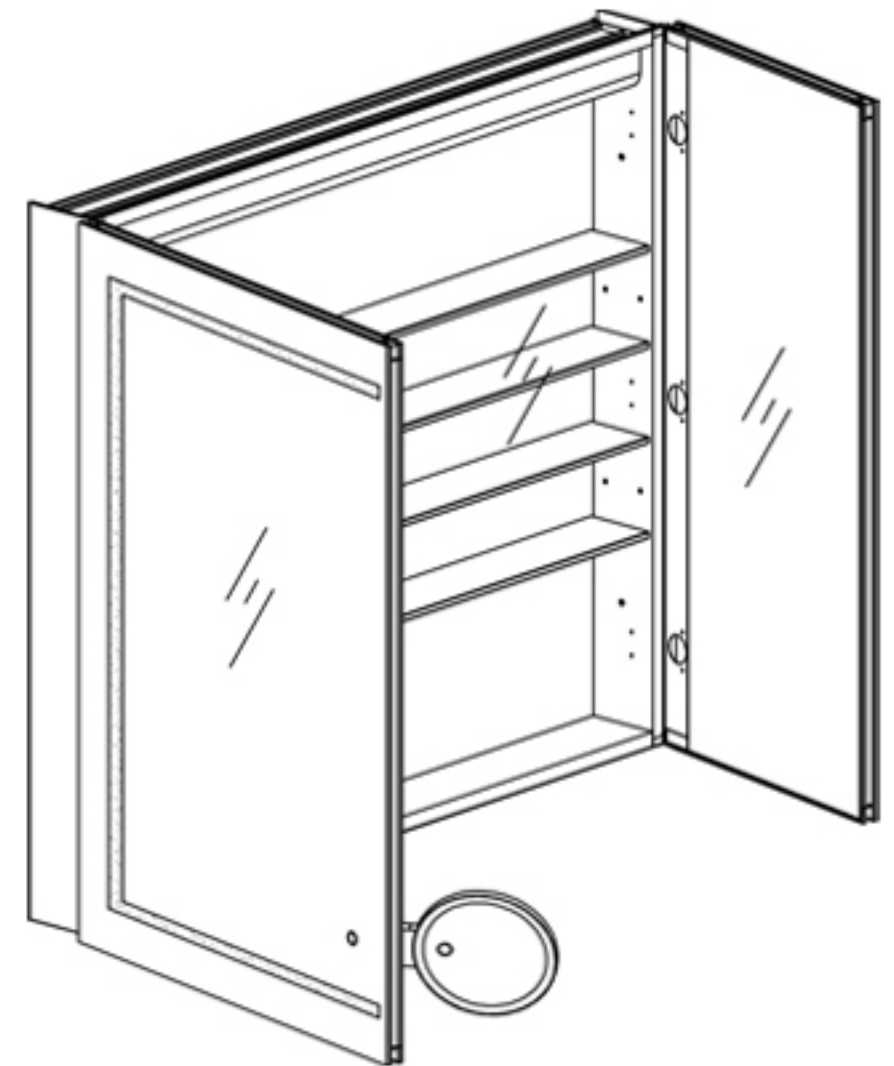

Features

- Cool white LED Light with Dimmable touch control
- Mirrored interior with 4 adjustable glass shelves
- Includes Defogger with push button
- Includes one outlet without USB port
- Includes an adjustable makeup mirror
- Includes installation hardware for recess mounting
- Can be recessed or surface mounted
(surface mounting is included)
- Energy efficient LED lighting:

Kelvin	6500
CRI	80+
Lumens*†	1620
R9 Value*	50+
Watts (AC)	60
Lumens per Watt	90

Construction

- Grey aluminum body and door frame
- 3 mirror design – rear of cabinet and both sides of door
- Concealed finger pull-door edge
- Three pieces DTC 155° self-closing hinges for each door
- Adjustable shelving at 3-1/7" (80 mm) increments
- Single field wire into electrical shelf - Front access serviceability

Codes/Standards Applicable

Electric Option Models are ETL certified to:

- UL 962
- CSA Standard C22.2 No. 68

Dimensions

Height: 36" (913 mm)

Width: 36" (913 mm)

Depth: 5" (127 mm) When surface mounted

1" (25 mm) When recessed

Installation Options

- Recessed Mount - Rough Opening - 35-1/2" H x 35-1/2" W x 4" D (902mm H x 902mm W x 102mm D)
- Surface Mount - Surface Mount Kit is included

Electrical System

- 60 Watts LED Driver
- INPUT : 120VAC 60HZ 1.2A
- OUTPUT : 12VAC 5.0A
- Field wire location as shown in drawing
- 1/2" conduit (Ø 7/8" actual) electrical knockout location shown below
- Included field wire cable clamp
- Circuit Diagram