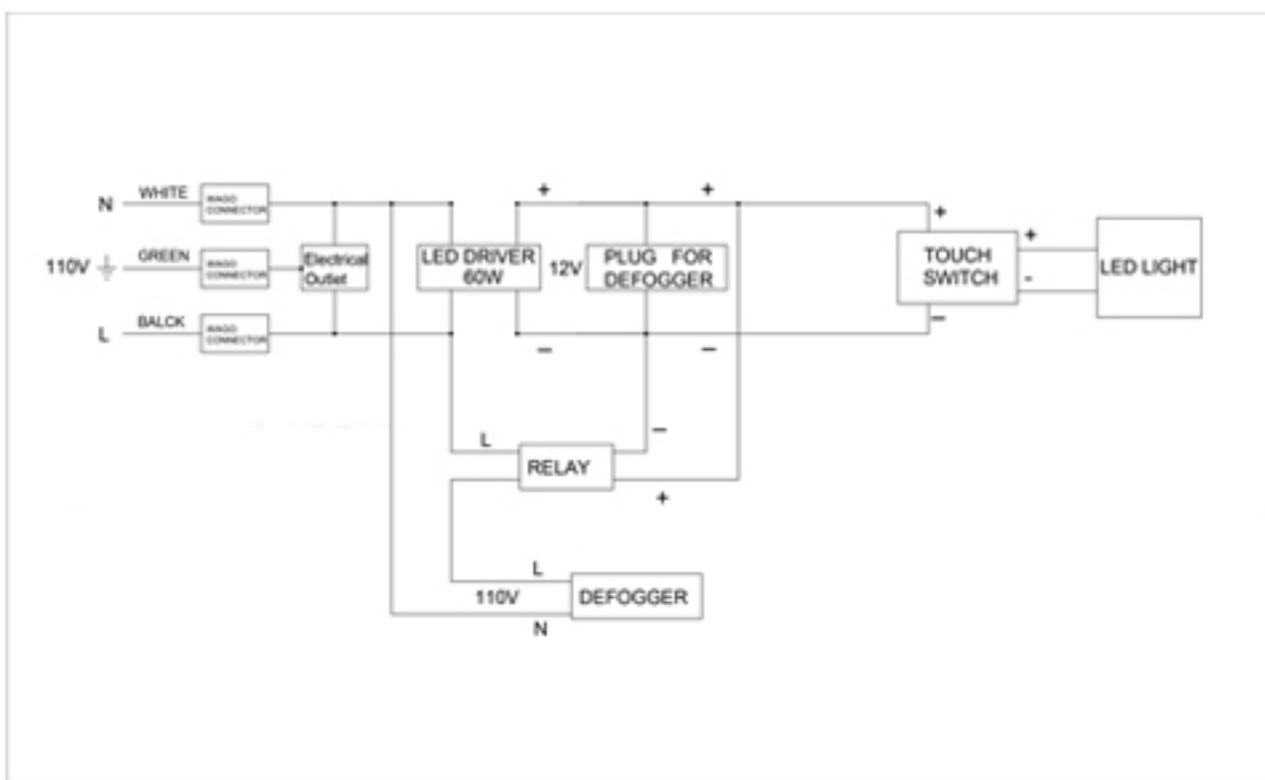

Codes/Standards Applicable

Electric Option Models are ETL certified to:

- UL 962
- CSA Standard C22.2 No. 68

Dimensions

Height: 36" (913 mm)

Width: 36" (913 mm)

Depth: 5" (127 mm) When surface mounted

1" (25 mm) When recessed

Installation Options

- Recessed Mount - Rough Opening - 35-1/2" H x 35-1/2" W x 4" D (902mm H x 902mm W x 102mm D)
- Surface Mount - Surface Mount Kit is included

Electrical System

- 60 Watts LED Driver
- INPUT : 120VAC 60HZ 1.2A
- OUTPUT : 12VAC 5.0A
- Field wire location as shown in drawing
- 1/2" conduit (Ø 7/8" actual) electrical knockout location shown below
- Included field wire cable clamp
- Circuit Diagram