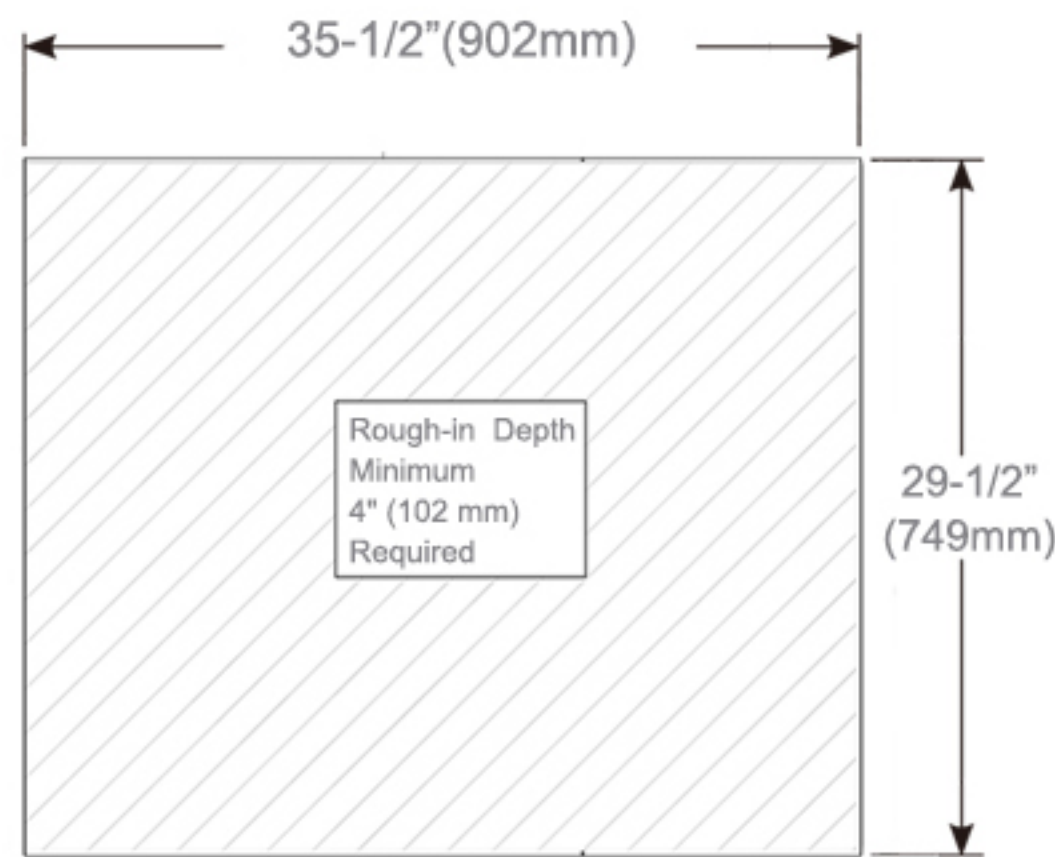

## Dimensions

Height: 30" ( 762 mm)

Width: 36" ( 913 mm)

Depth: 5" (127 mm) When surface mounted

1" (25 mm) When recessed

## Installation Options

- Recessed Mount - Rough Opening - 29-1/2" H x 35-1/2" W x 4" D (749mm H x 902mm W x 102mm D)
- Surface Mount - Surface Mount Kit is included

Circuit Diagram

Recessed Mount

Surface Mount

Cabinet Dimensions

Rough-in Dimensions

Back of Cabinet - Wire Access Location