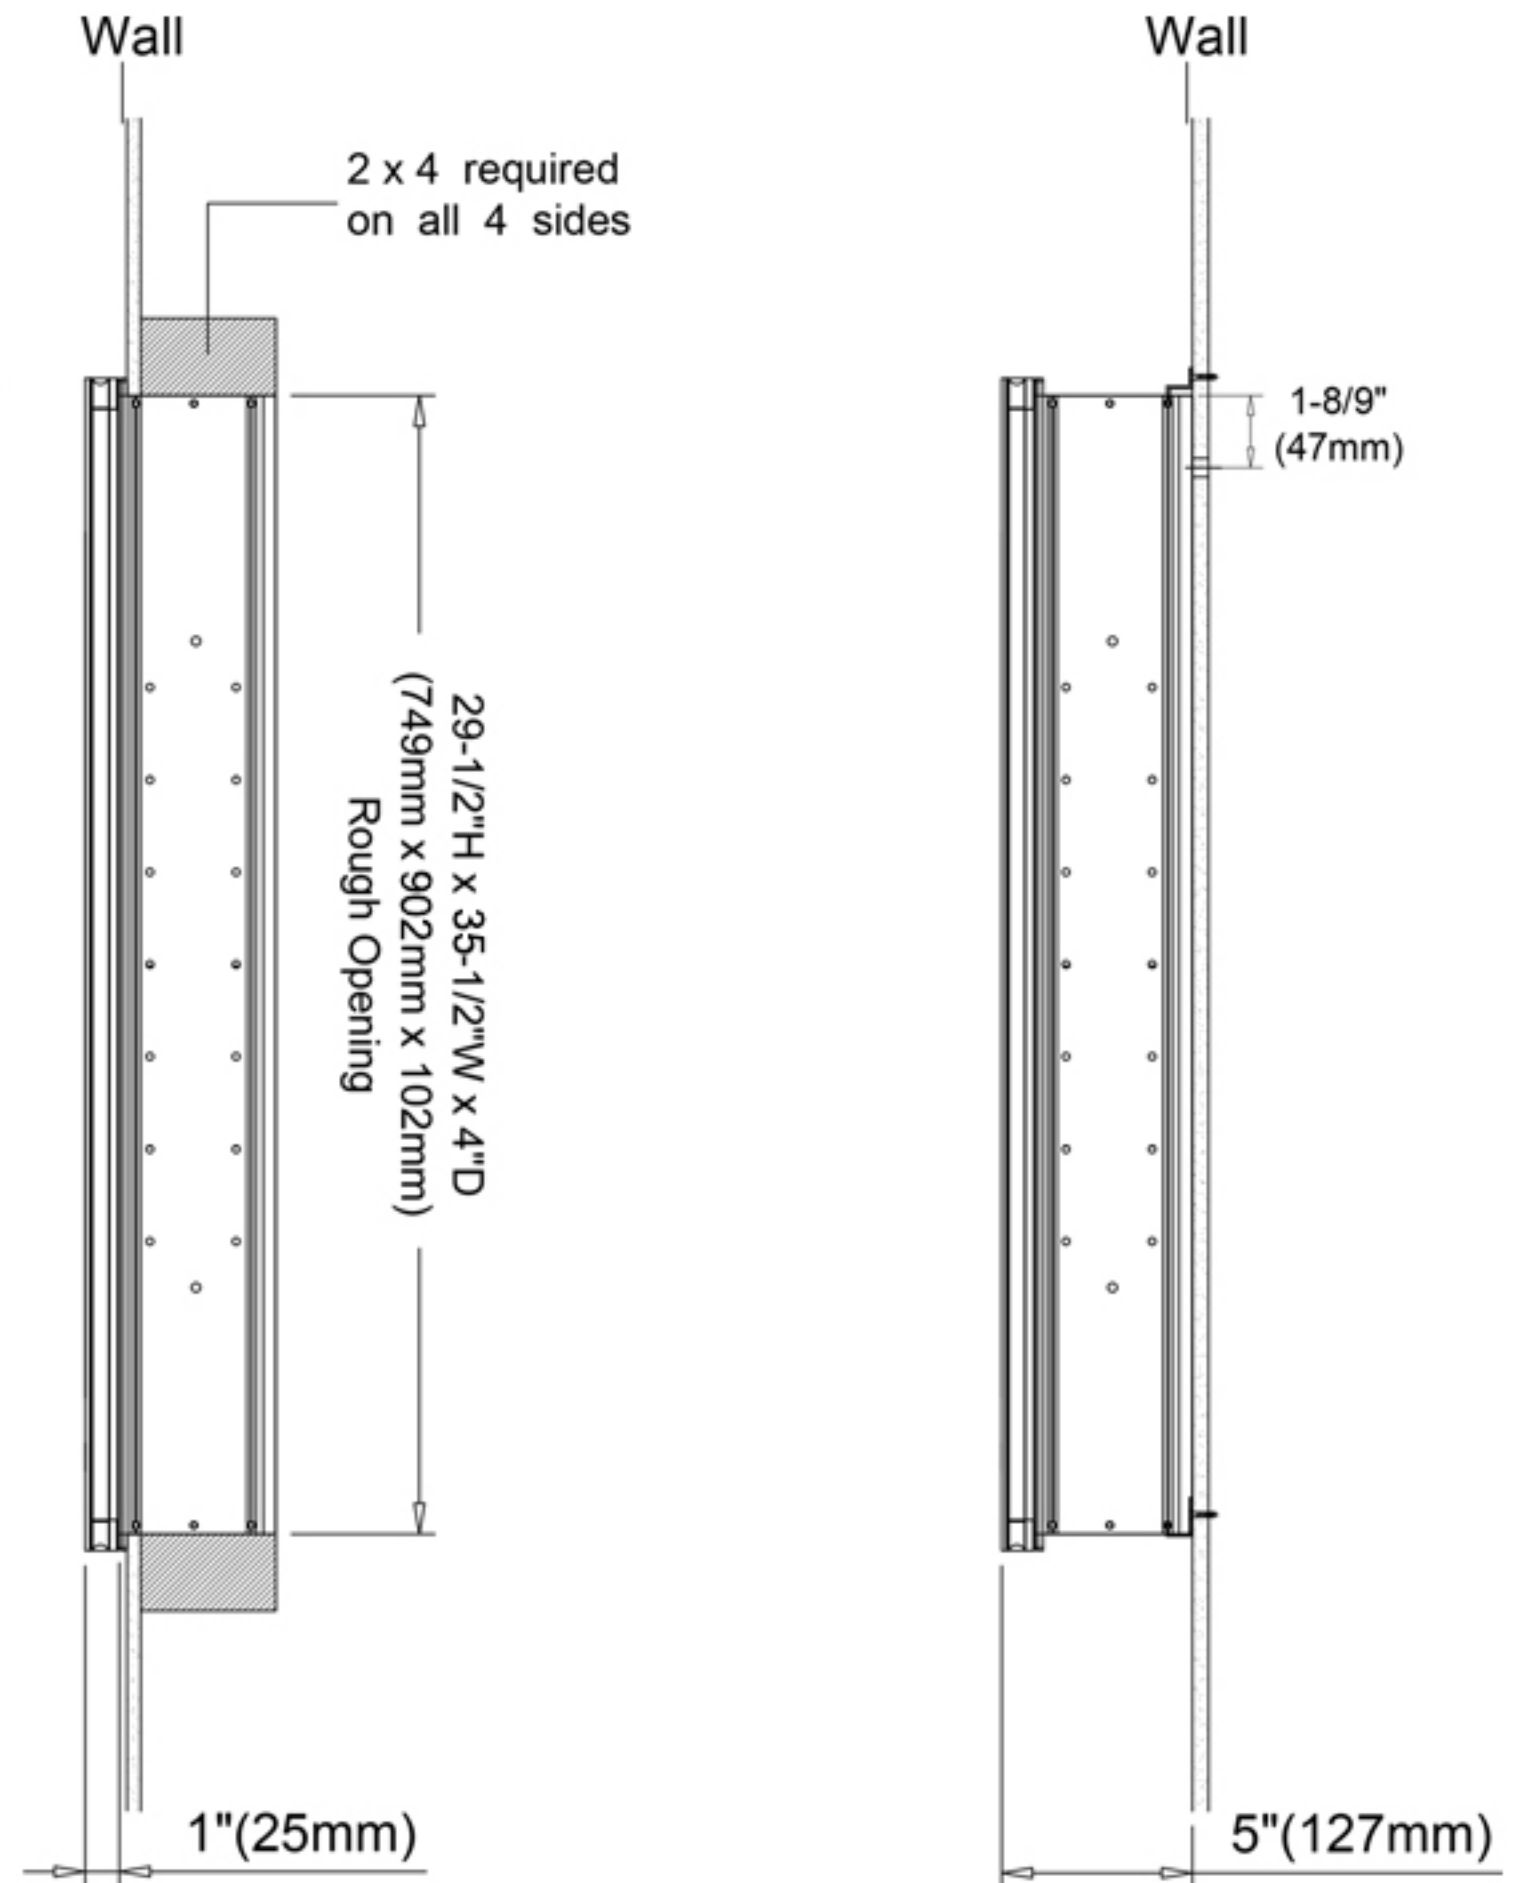

## Construction

- Grey aluminum body and door frame
- 3 mirror design – rear of cabinet and both sides of door
- Concealed finger pull-door edge
- Two pieces DTC 155° self-closing hinges for each door
- Adjustable shelving at 2-1/3" (60 mm) increments
- Single field wire into electrical shelf - Front access serviceability

## Dimensions

Height: 30" ( 762 mm)

Width: 36" ( 913 mm)

Depth: 5" (127 mm) When surface mounted

1" (25 mm) When recessed

## Installation Options

- Recessed Mount - Rough Opening - 29-1/2" H x 35-1/2" W x 4" D (749mm H x 902mm W x 102mm D)
- Surface Mount - Surface Mount Kit is included

Circuit Diagram

Recessed Mount

Surface Mount

Cabinet Dimensions

Rough-in Dimensions

Back of Cabinet - Wire Access Location