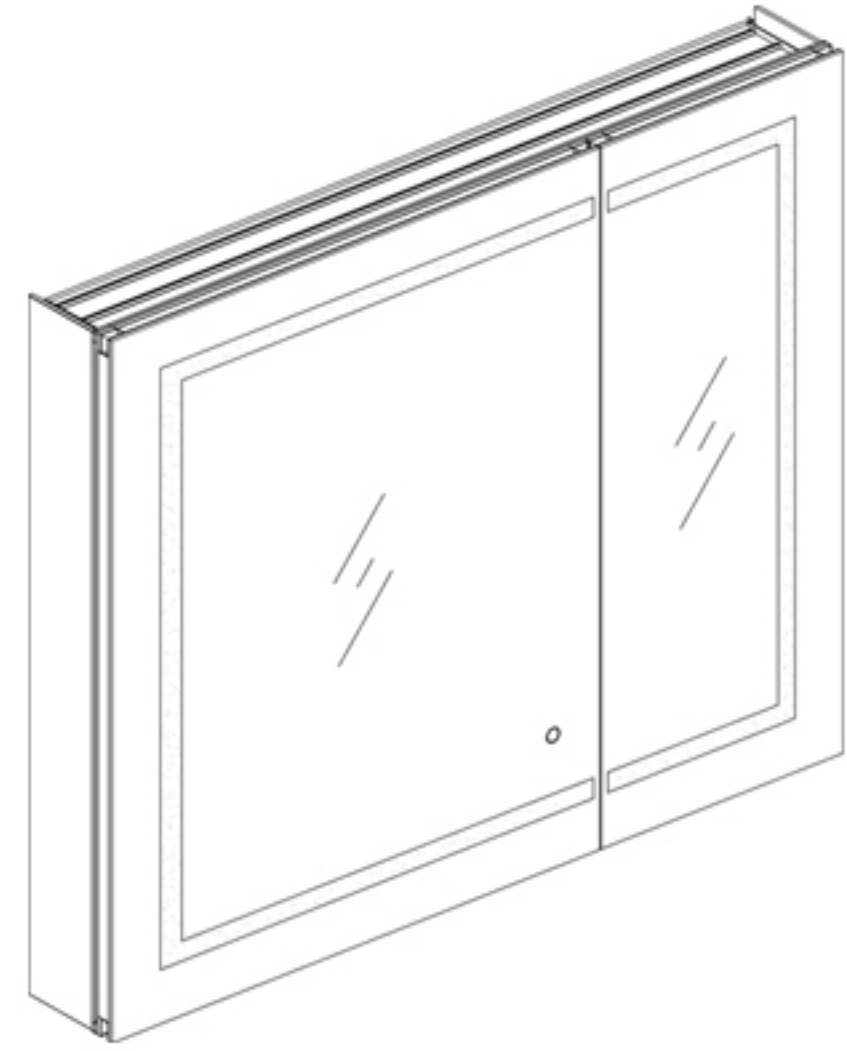

## Features

- Cool white LED Light with Dimmable touch control
- Mirrored interior with 3 adjustable glass shelves
- Includes Defogger with push button
- Includes one outlet without USB port
- Includes an adjustable makeup mirror
- Includes installation hardware for recess mounting
- Can be recessed or surface mounted  
(surface mounting is included )
- Energy efficient LED lighting:

## Construction

- Grey aluminum body and door frame
- 3 mirror design – rear of cabinet and both sides of door
- Concealed finger pull-door edge
- Two pieces DTC 155° self-closing hinges for each door
- Adjustable shelving at 2-1/3" (60 mm) increments
- Single field wire into electrical shelf - Front access serviceability

## Dimensions

Height: 30" ( 762 mm)

Width: 36" ( 913 mm)

Depth: 5" (127 mm) When surface mounted

1" (25 mm) When recessed

## Installation Options

- Recessed Mount - Rough Opening - 29-1/2" H x 35-1/2" W x 4" D (749mm H x 902mm W x 102mm D)
- Surface Mount - Surface Mount Kit is included