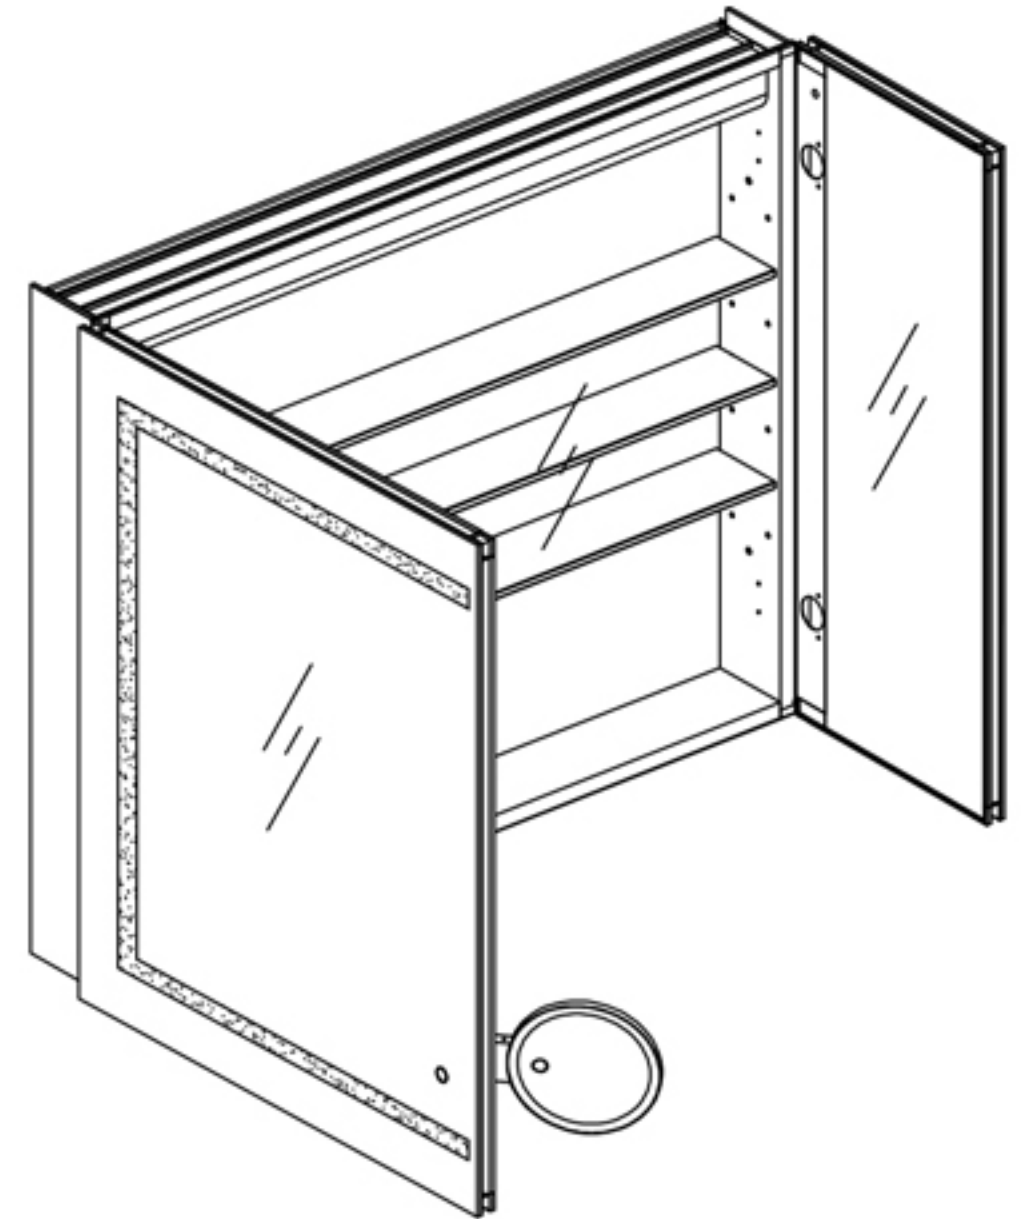

## Features

- Cool white LED Light with Dimmable touch control
- Mirrored interior with 3 adjustable glass shelves
- Includes Defogger with push button
- Includes one outlet without USB port
- Includes an adjustable makeup mirror
- Includes installation hardware for recess mounting
- Can be recessed or surface mounted  
(surface mounting is included )
- Energy efficient LED lighting:

## Construction

- Grey aluminum body and door frame
- 3 mirror design – rear of cabinet and both sides of door
- Concealed finger pull-door edge
- Two pieces DTC 155° self-closing hinges for each door
- Adjustable shelving at 2-1/3" (60 mm) increments
- Single field wire into electrical shelf - Front access serviceability

## Dimensions

Height: 30" ( 762 mm)

Width: 36" ( 913 mm)

Depth: 5" (127 mm) When surface mounted

1" (25 mm) When recessed

## Installation Options

- Recessed Mount - Rough Opening - 29-1/2" H x 35-1/2" W x 4" D (749mm H x 902mm W x 102mm D)
- Surface Mount - Surface Mount Kit is included