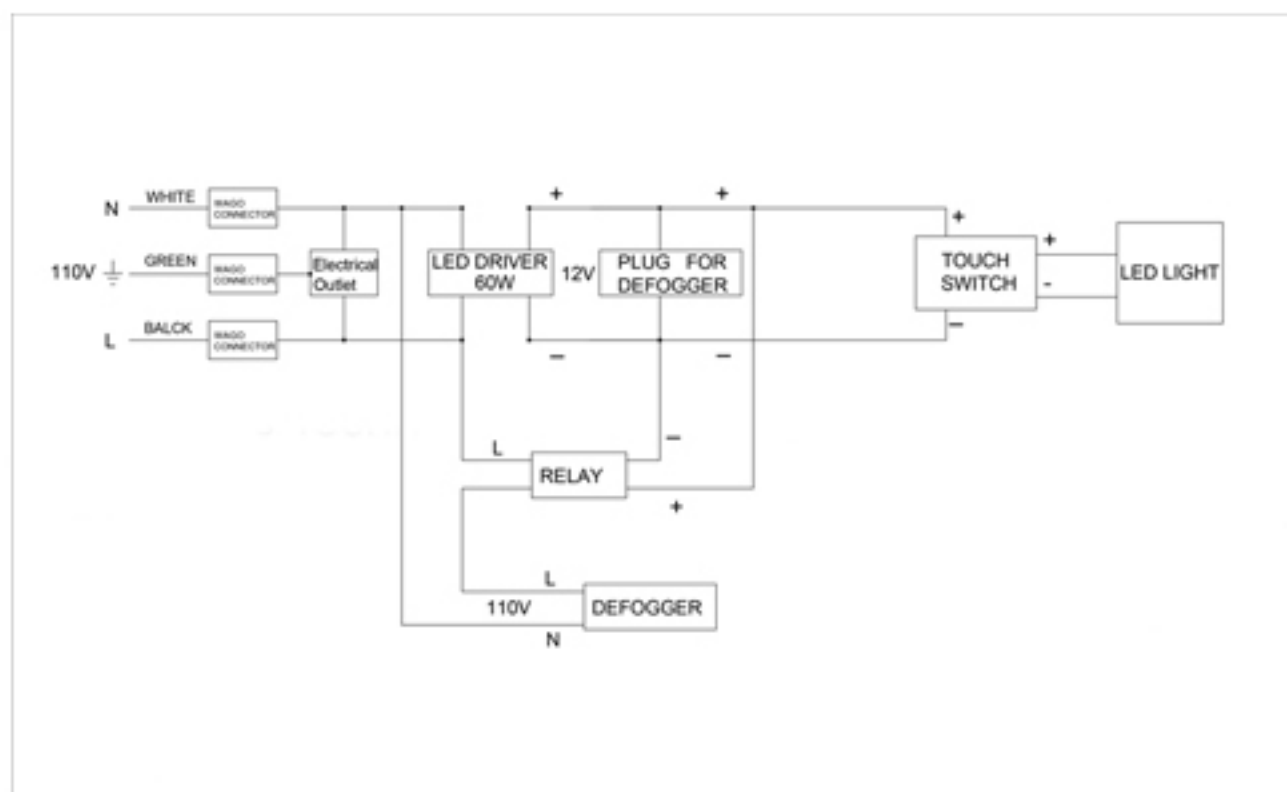

## Dimensions

Height: 30" ( 762 mm)

Width: 36" ( 913 mm)

Depth: 5" (127 mm) When surface mounted

1" (25 mm) When recessed

## Installation Options

- Recessed Mount - Rough Opening - 29-1/2" H x 35-1/2" W x 4" D (749mm H x 902mm W x 102mm D)
- Surface Mount - Surface Mount Kit is included

## Electrical System

- 60 Watts LED Driver
- INPUT : 120VAC 60HZ 1.2A
- OUTPUT : 12VAC 5.0A
- Field wire location as shown in drawing
- 1/2" conduit (Ø 7/8" actual) electrical knockout location shown below
- Included field wire cable clamp
- Circuit Diagram