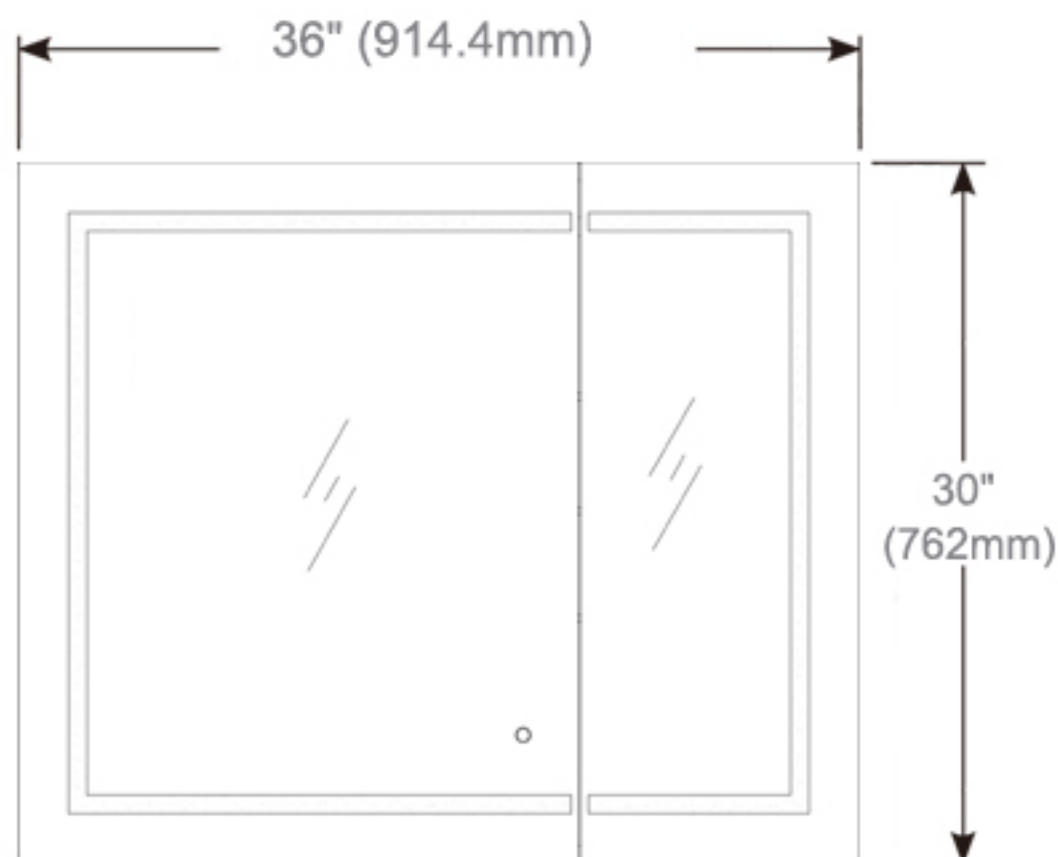

## Dimensions

Height: 30" ( 762 mm)

Width: 36" ( 913 mm)

Depth: 5" (127 mm) When surface mounted

1" (25 mm) When recessed

## Installation Options

- Recessed Mount - Rough Opening - 29-1/2" H x 35-1/2" W x 4" D (749mm H x 902mm W x 102mm D)
- Surface Mount - Surface Mount Kit is included

Circuit Diagram

Recessed Mount

Surface Mount

Cabinet Dimensions

Rough-in Dimensions

Back of Cabinet - Wire Access Location