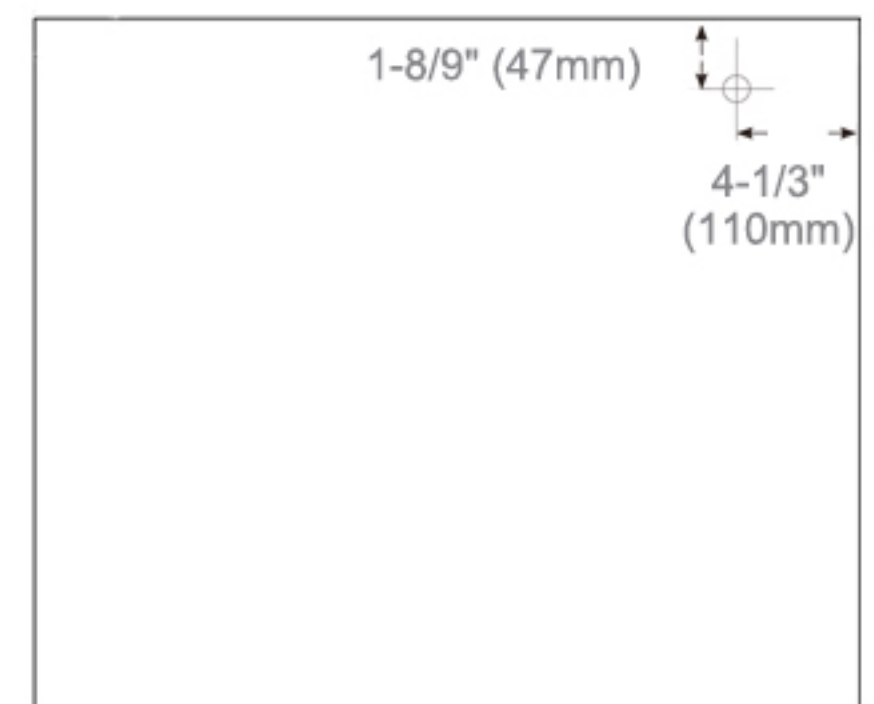

## Dimensions

Height: 30" ( 762 mm)

Width: 36" ( 913 mm)

Depth: 5" (127 mm) When surface mounted

1" (25 mm) When recessed

## Installation Options

- Recessed Mount - Rough Opening - 29-1/2" H x 35-1/2" W x 4" D (749mm H x 902mm W x 102mm D)
- Surface Mount - Surface Mount Kit is included

Circuit Diagram

Recessed Mount

Surface Mount

Cabinet Dimensions

Rough-in Dimensions

Back of Cabinet - Wire Access Location