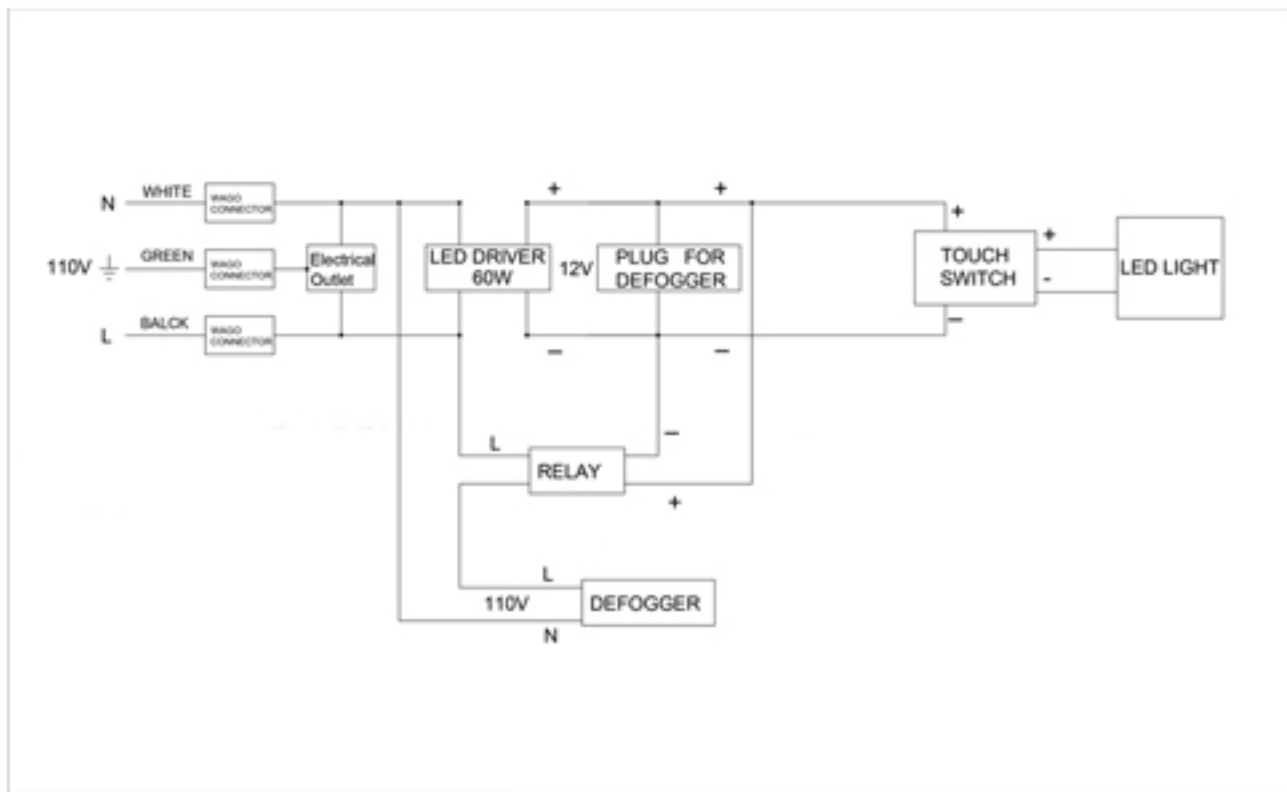

Codes/Standards Applicable

Electric Option Models are ETL certified to:

- UL 962
- CSA Standard C22.2 No. 68

Dimensions

Height: 36" (913 mm)

Width: 30" (762 mm)

Depth: 5" (127 mm) When surface mounted

1" (25 mm) When recessed

Installation Options

- Recessed Mount - Rough Opening - 35-1/2" H x 29-1/2" W x 4" D (901.7mm H x 749mm W x 102mm D)
- Surface Mount - Surface Mount Kit is included

Electrical System

- 60 Watts LED Driver
- INPUT : 120VAC 60HZ 1.2A
- OUTPUT : 12VAC 5.0A
- Field wire location as shown in drawing
- 1/2" conduit (Ø 7/8" actual) electrical knockout location shown below
- Included field wire cable clamp
- Circuit Diagram