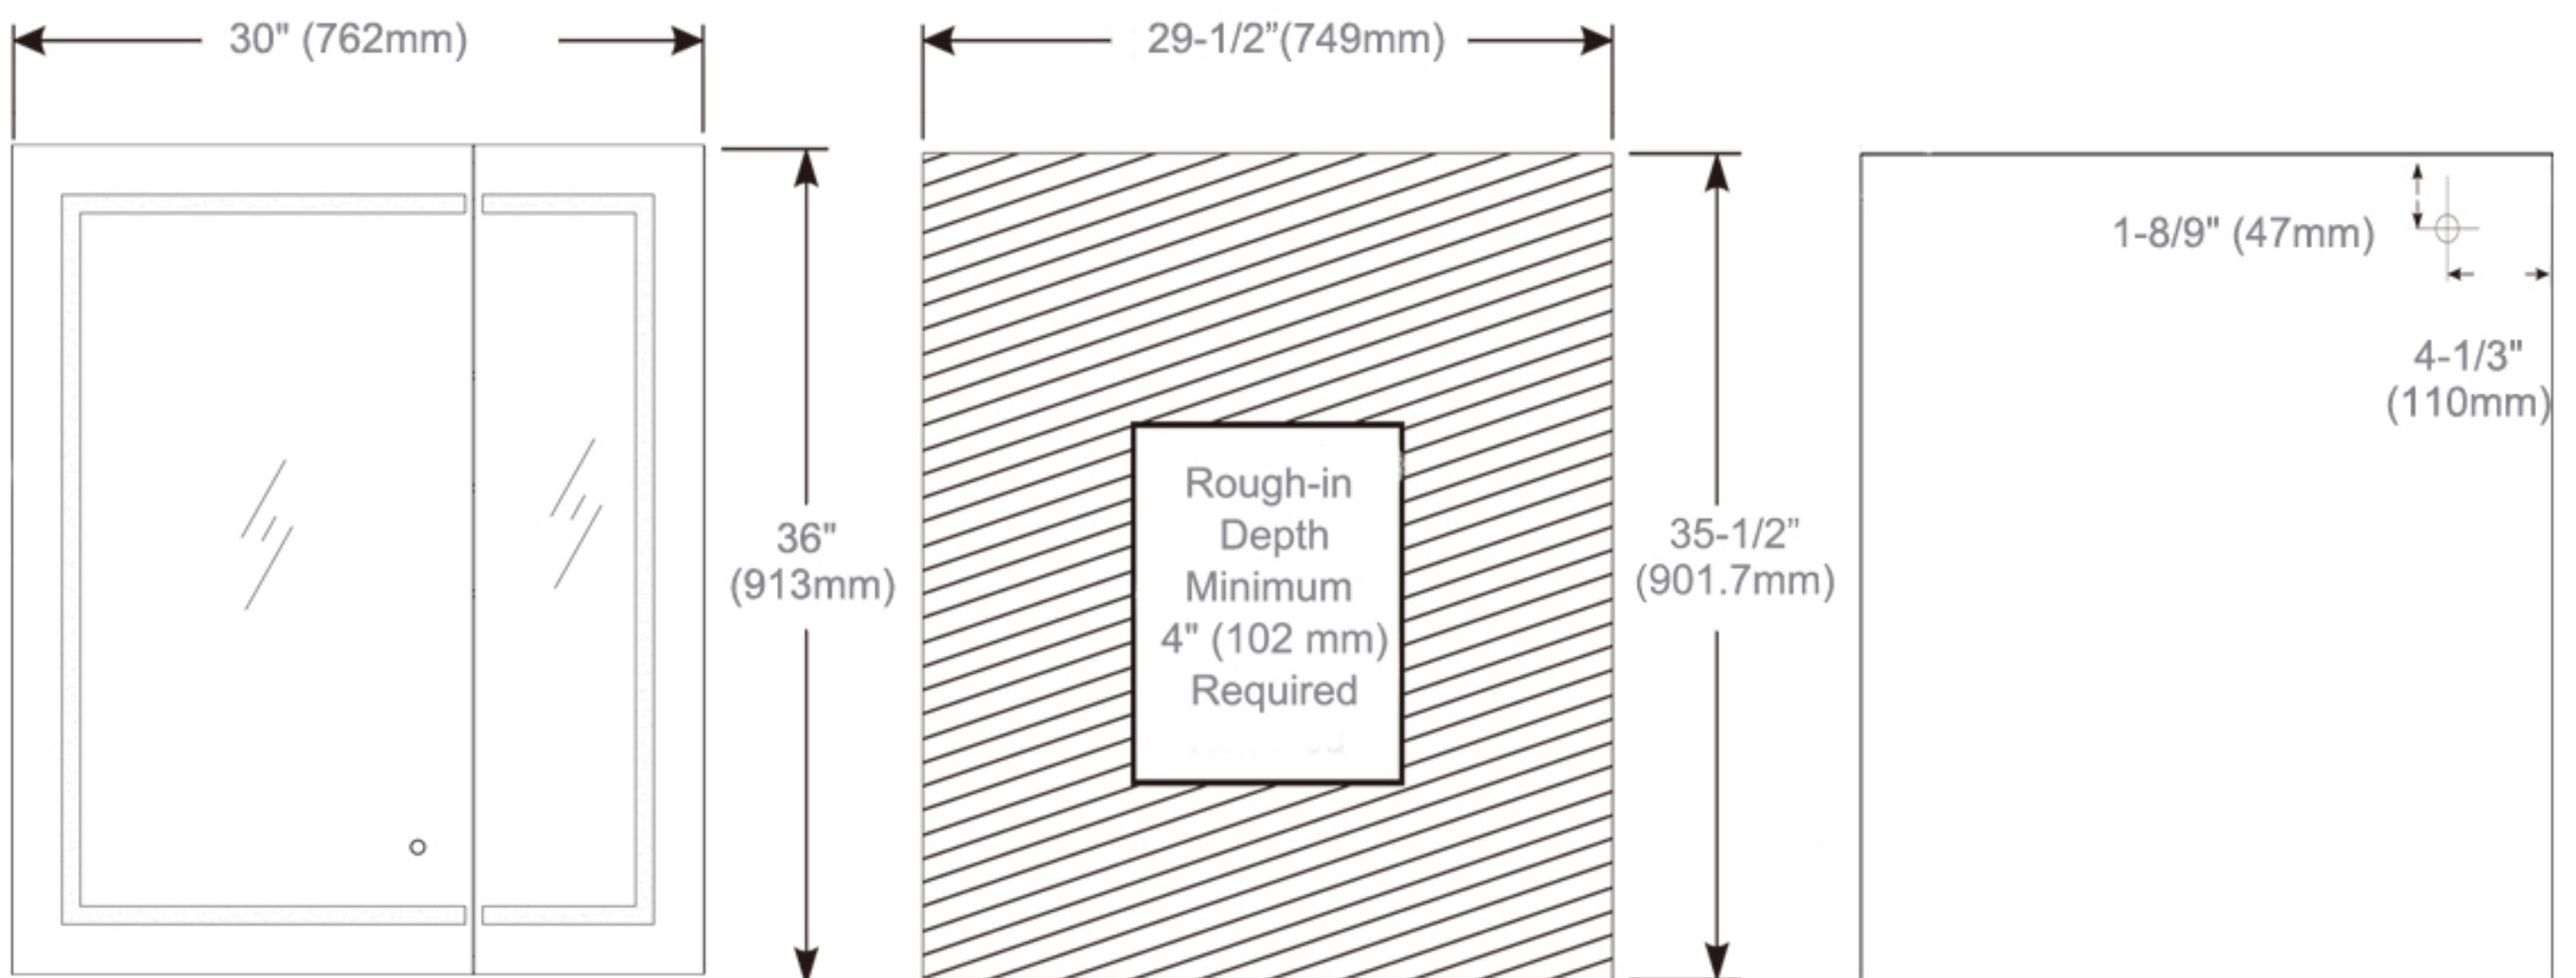

Kelvin	6500
CRI	80+
Lumens*†	1620
R9 Value*	50+
Watts (AC)	60
Lumens per Watt	90

Construction

- Grey aluminum body and door frame
- 3 mirror design – rear of cabinet and both sides of door
- Concealed finger pull-door edge
- Three pieces DTC 155° self-closing hinges for each door
- Adjustable shelving at 3-1/7" (80 mm) increments
- Single field wire into electrical shelf - Front access serviceability

Codes/Standards Applicable

Electric Option Models are ETL certified to:

- UL 962
- CSA Standard C22.2 No. 68

Dimensions

Height: 36" (913 mm)

Width: 30" (762 mm)

Depth: 5" (127 mm) When surface mounted

1" (25 mm) When recessed

Installation Options

- Recessed Mount - Rough Opening - 35-1/2" H x 29-1/2" W x 4" D (901.7mm H x 749mm W x 102mm D)
- Surface Mount - Surface Mount Kit is included

Electrical System

- 60 Watts LED Driver
- INPUT : 120VAC 60HZ 1.2A
- OUTPUT : 12VAC 5.0A
- Field wire location as shown in drawing
- 1/2" conduit (Ø 7/8" actual) electrical knockout location shown below
- Included field wire cable clamp
- Circuit Diagram

Circuit Diagram

Recessed Mount

Surface Mount

Cabinet Dimensions

Rough-in Dimensions

Back of Cabinet - Wire Access Location