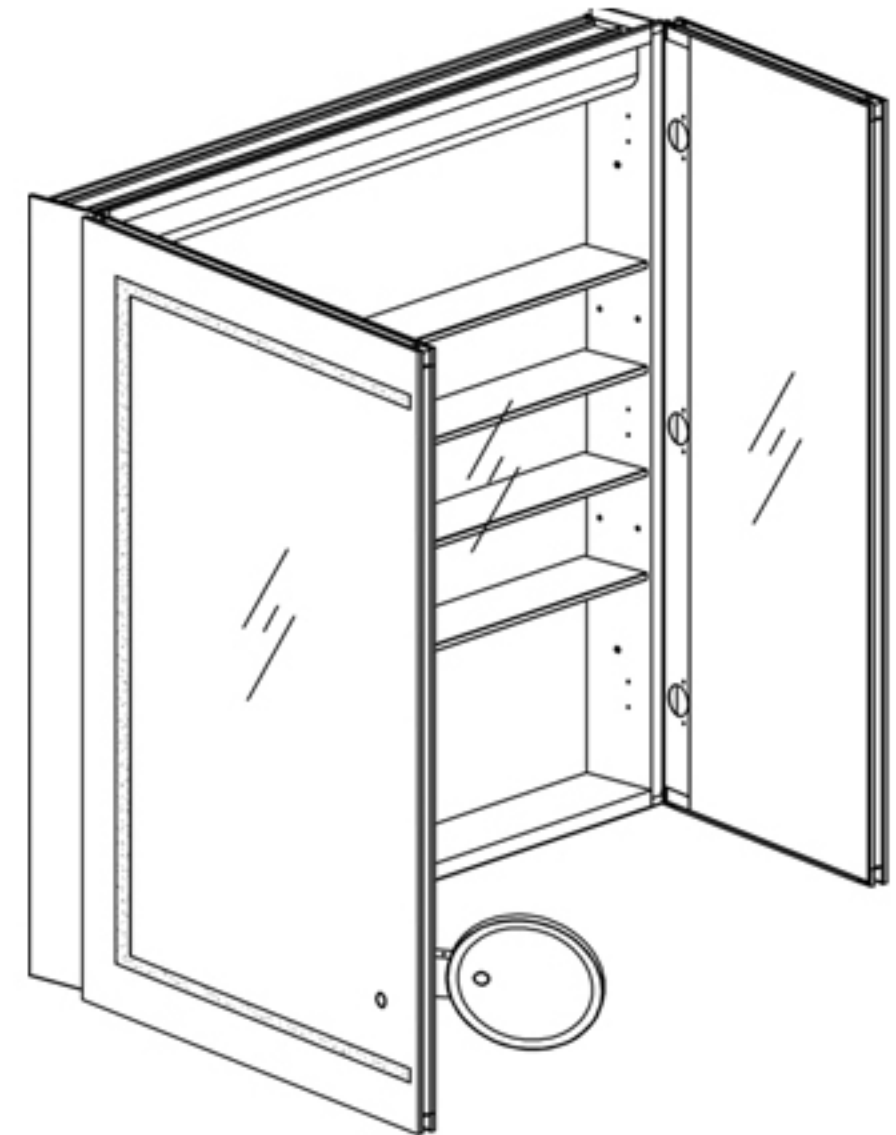

Features

- Cool white LED Light with Dimmable touch control
- Mirrored interior with 4 adjustable glass shelves
- Includes Defogger with push button
- Includes one outlet without USB port
- Includes an adjustable makeup mirror
- Includes installation hardware for recess mounting
- Can be recessed or surface mounted
(surface mounting is included)
- Energy efficient LED lighting:

Kelvin	6500
CRI	80+
Lumens*†	1620
R9 Value*	50+
Watts (AC)	60
Lumens per Watt	90

Construction

- Grey aluminum body and door frame
- 3 mirror design – rear of cabinet and both sides of door
- Concealed finger pull-door edge
- Three pieces DTC 155° self-closing hinges for each door
- Adjustable shelving at 3-1/7" (80 mm) increments
- Single field wire into electrical shelf - Front access serviceability

Codes/Standards Applicable

Electric Option Models are ETL certified to:

- UL 962
- CSA Standard C22.2 No. 68

Dimensions

Height: 36" (913 mm)

Width: 30" (762 mm)

Depth: 5" (127 mm) When surface mounted

1" (25 mm) When recessed

Installation Options

- Recessed Mount - Rough Opening - 35-1/2" H x 29-1/2" W x 4" D (901.7mm H x 749mm W x 102mm D)
- Surface Mount - Surface Mount Kit is included

Electrical System

- 60 Watts LED Driver
- INPUT : 120VAC 60HZ 1.2A
- OUTPUT : 12VAC 5.0A
- Field wire location as shown in drawing
- 1/2" conduit (Ø 7/8" actual) electrical knockout location shown below
- Included field wire cable clamp
- Circuit Diagram