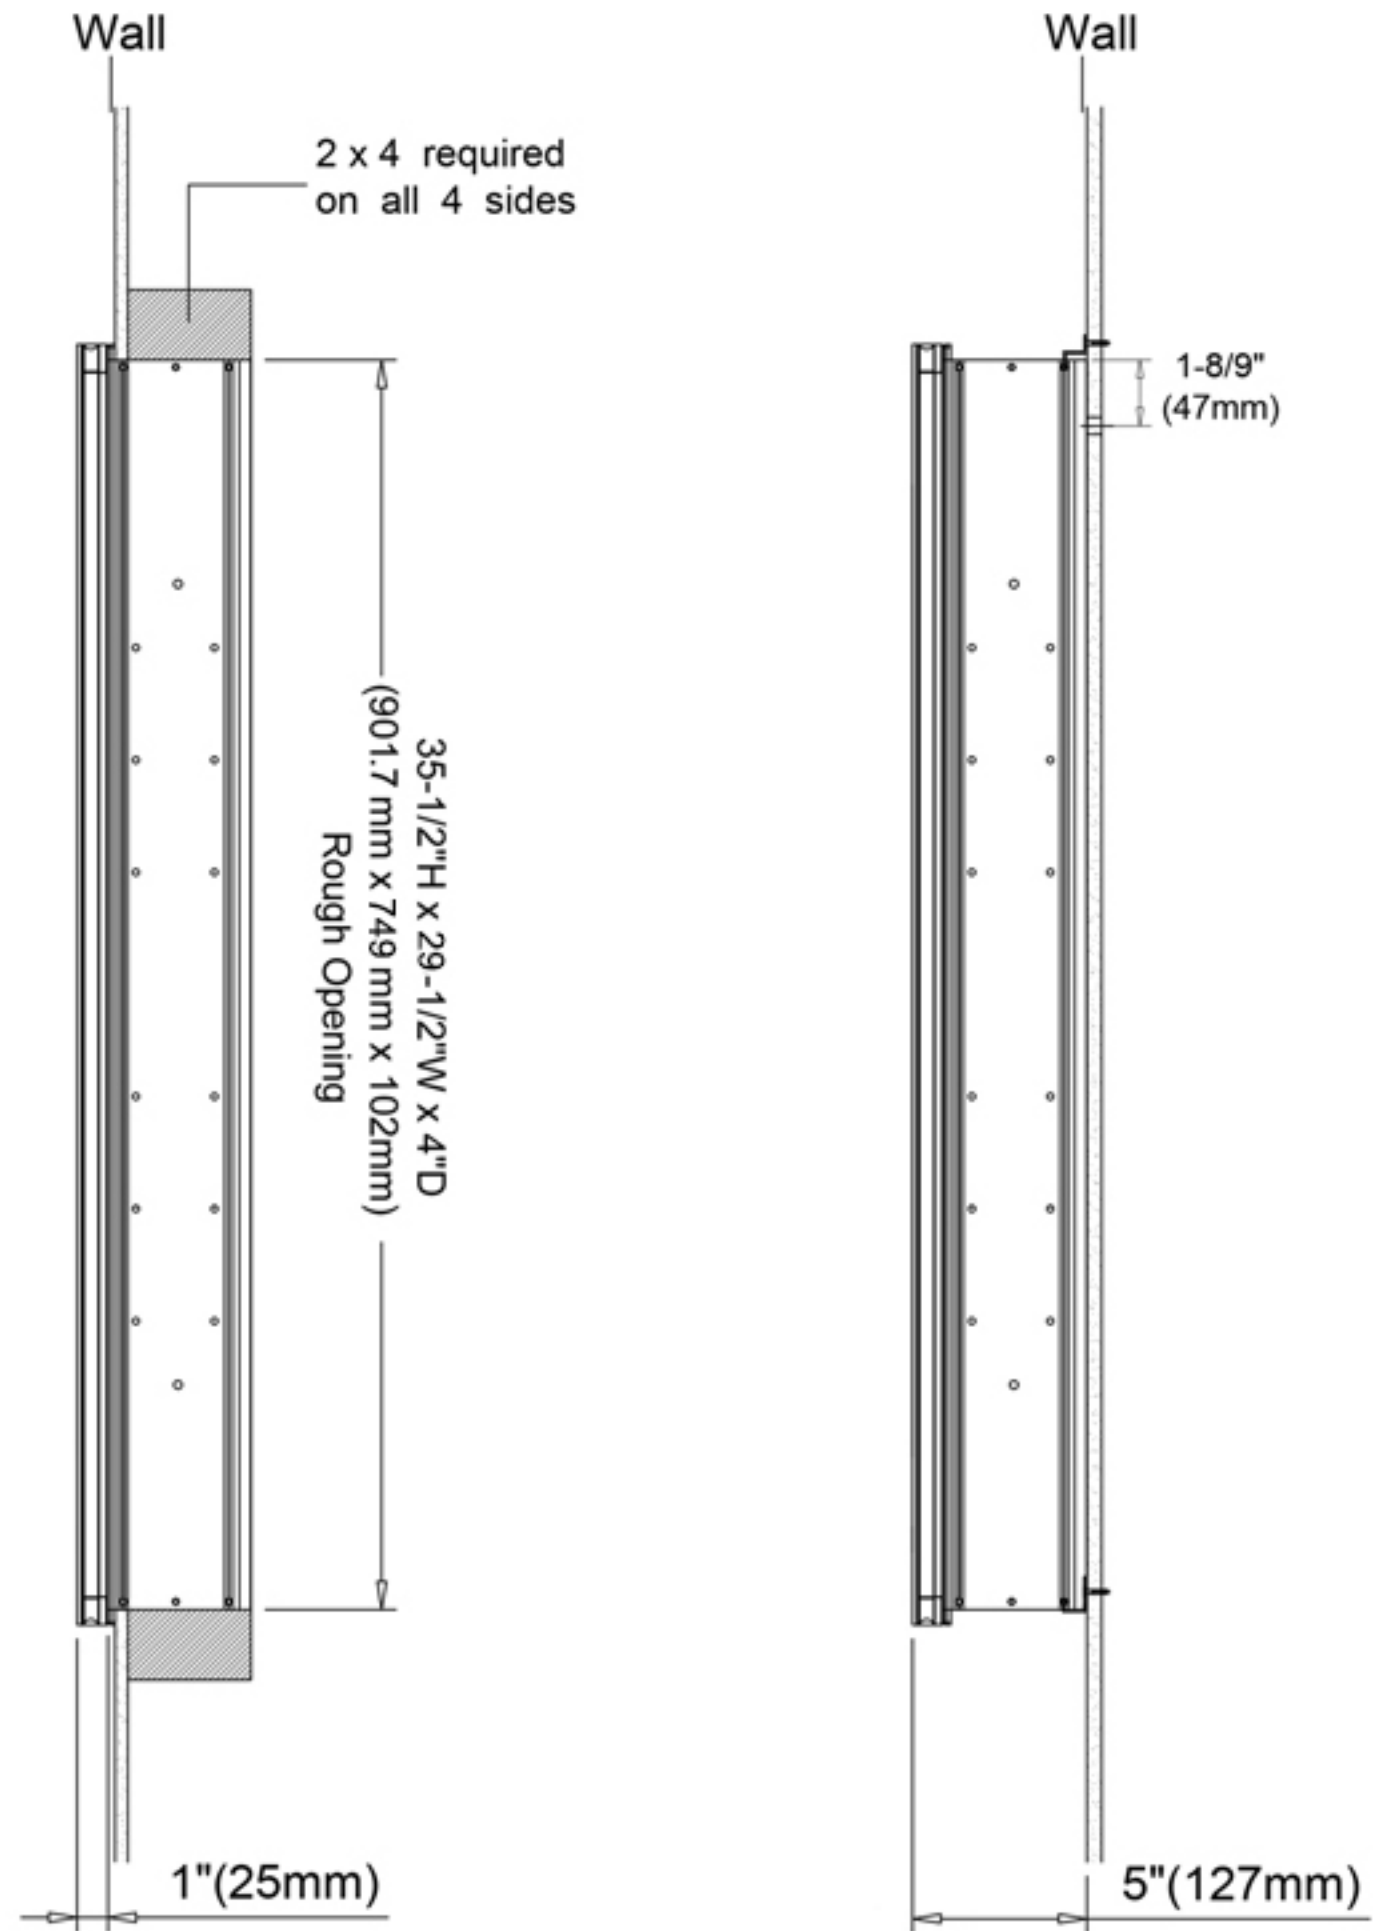

Kelvin	6500
CRI	80+
Lumens*†	1620
R9 Value*	50+
Watts (AC)	60
Lumens per Watt	90

Construction

- Grey aluminum body and door frame
- 3 mirror design – rear of cabinet and both sides of door
- Concealed finger pull-door edge
- Three pieces DTC 155° self-closing hinges for each door
- Adjustable shelving at 3-1/7" (80 mm) increments
- Single field wire into electrical shelf - Front access serviceability

Codes/Standards Applicable

Electric Option Models are ETL certified to:

- UL 962
- CSA Standard C22.2 No. 68

Dimensions

Height: 36" (913 mm)

Width: 30" (762 mm)

Depth: 5" (127 mm) When surface mounted

1" (25 mm) When recessed

Installation Options

- Recessed Mount - Rough Opening - 35-1/2" H x 29-1/2" W x 4" D (901.7mm H x 749mm W x 102mm D)
- Surface Mount - Surface Mount Kit is included

Electrical System

- 60 Watts LED Driver
- INPUT : 120VAC 60HZ 1.2A
- OUTPUT : 12VAC 5.0A
- Field wire location as shown in drawing
- 1/2" conduit (Ø 7/8" actual) electrical knockout location shown below
- Included field wire cable clamp
- Circuit Diagram

Circuit Diagram

Recessed Mount

Surface Mount

Cabinet Dimensions

Rough-in Dimensions

Back of Cabinet - Wire Access Location